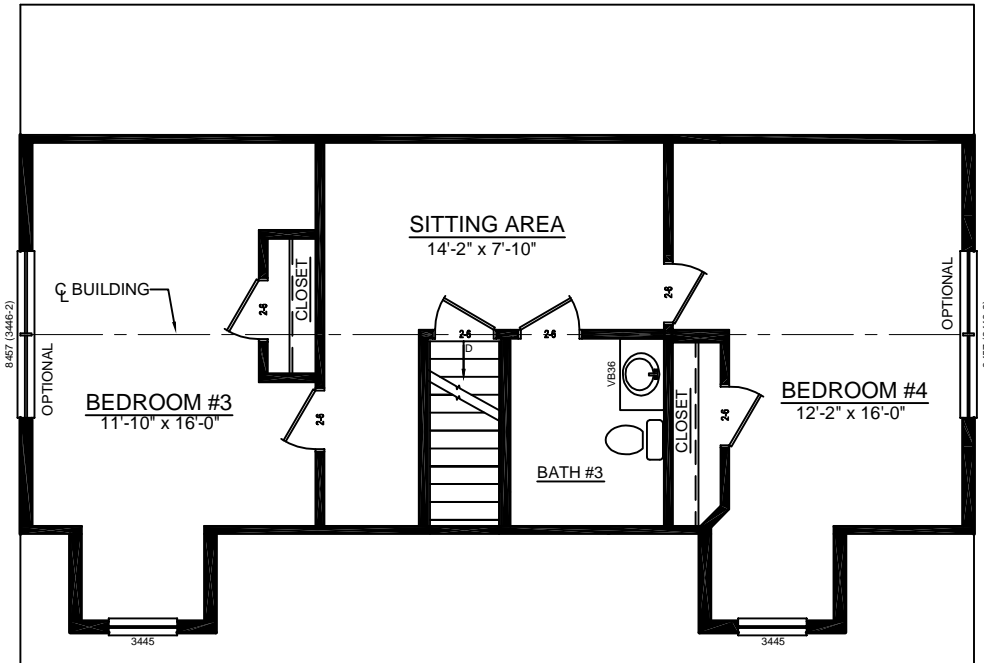

FRONT ELEVATION

FIRST FLOOR PLAN

REAR ELEVATION

LEFT ELEVATION

RIGHT ELEVATION

ELWOOD CAPE - 28 x 40

SOME ITEMS DEPICTED IN THESE DRAWINGS MAY BE OPTIONAL. PLEASE SEE SALES ORDER FOR EXTENT OF MATERIAL PROVIDED.

BILL LAKE MODULAR HOMES
 188 FLANDERS ROAD
 SPRAKERS, NY 12166
 (518) 673 - 2424

OPTIONAL SECOND FLOOR - SITE BUILT

SECOND FLOOR

ELWOOD CAPE - 28 x 40

SOME ITEMS DEPICTED IN THESE DRAWINGS
MAY BE OPTIONAL. PLEASE SEE SALES ORDER
FOR EXTENT OF MATERIAL PROVIDED.