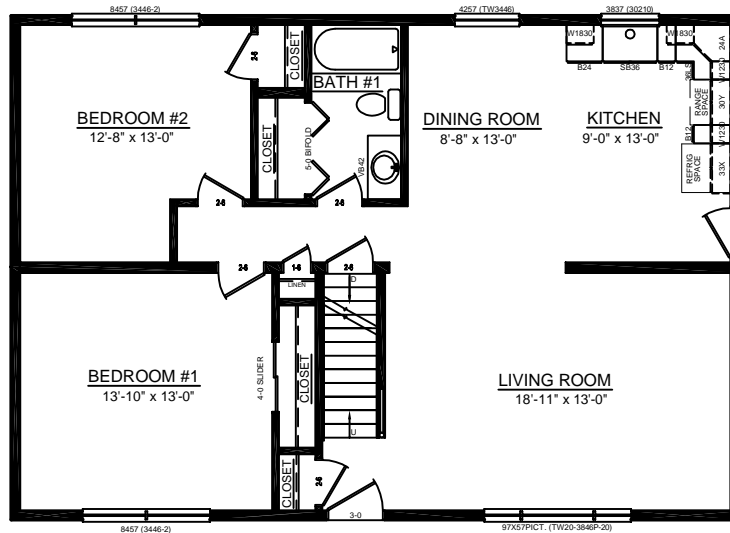

FRONT ELEVATION

FIRST FLOOR PLAN

REAR ELEVATION

LEFT ELEVATION

RIGHT ELEVATION

ELWOOD CAPE - 28 x 40

SOME ITEMS DEPICTED IN THESE DRAWINGS MAY BE OPTIONAL. PLEASE SEE SALES ORDER FOR EXTENT OF MATERIAL PROVIDED.

BILL LAKE MODULAR HOMES
 188 FLANDERS ROAD
 SPRAKERS, NY 12166
 (518) 673 - 2424

OPTIONAL SECOND FLOOR - SITE BUILT

SECOND FLOOR

ELWOOD CAPE - 28 x 40

SOME ITEMS DEPICTED IN THESE DRAWINGS
MAY BE OPTIONAL. PLEASE SEE SALES ORDER
FOR EXTENT OF MATERIAL PROVIDED.