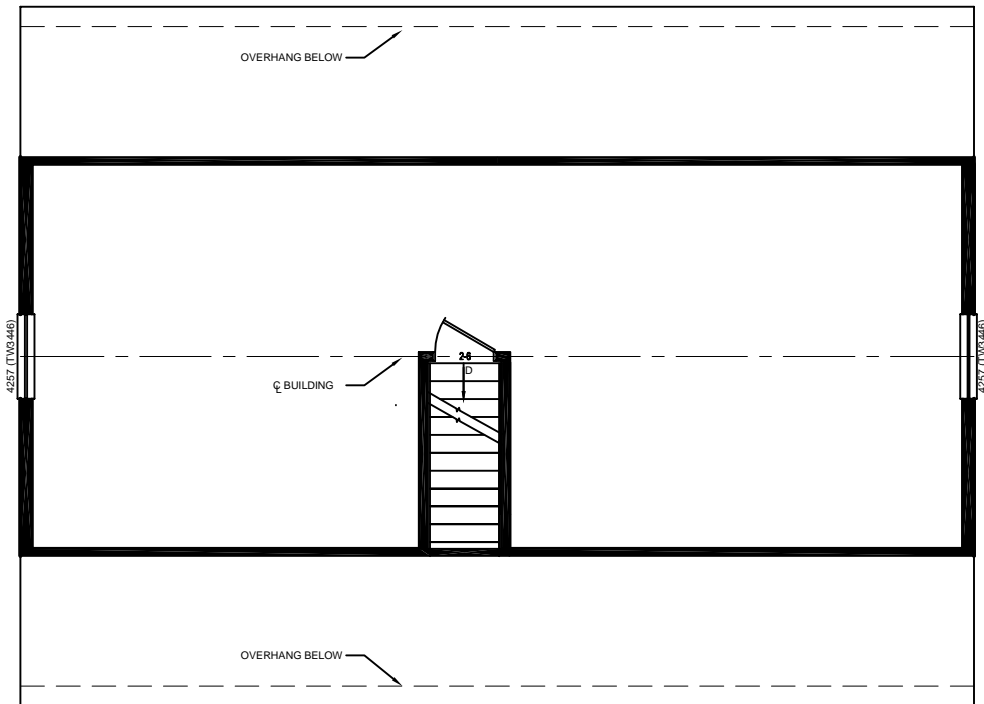

FRONT ELEVATION

FIRST FLOOR PLAN

REAR ELEVATION

LEFT ELEVATION

RIGHT ELEVATION

ELWOOD CAPE - 28 x 40

SOME ITEMS DEPICTED IN THESE DRAWINGS MAY BE OPTIONAL. PLEASE SEE SALES ORDER FOR EXTENT OF MATERIAL PROVIDED.

BILL LAKE MODULAR HOMES
 188 FLANDERS ROAD
 SPRAKERS, NY 12166
 (518) 673 - 2424

OPTIONAL SECOND FLOOR - SITE BUILT

SECOND FLOOR

ELWOOD CAPE - 28 x 40

SOME ITEMS DEPICTED IN THESE DRAWINGS
MAY BE OPTIONAL. PLEASE SEE SALES ORDER
FOR EXTENT OF MATERIAL PROVIDED.