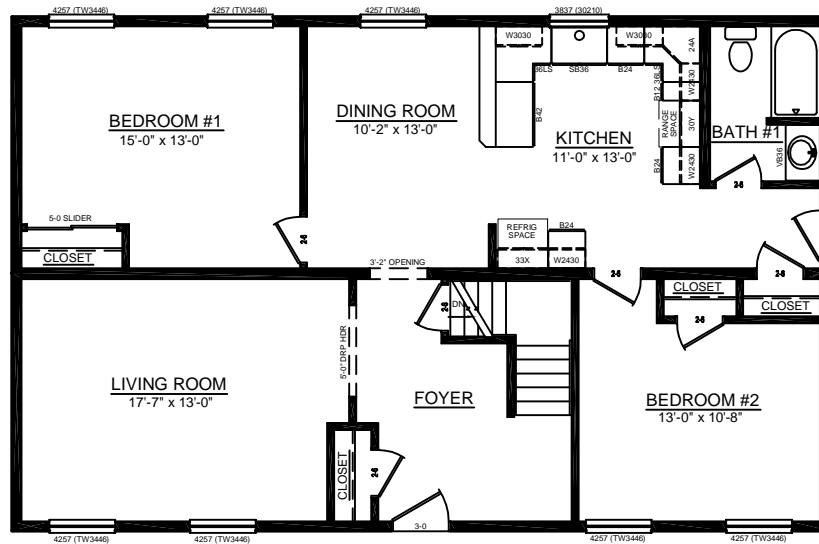

FRONT ELEVATION

REAR ELEVATION

LEFT ELEVATION

RIGHT ELEVATION

WINDSOR CAPE - 28 x 44

SOME ITEMS DEPICTED IN THESE DRAWINGS MAY BE OPTIONAL. PLEASE SEE SALES ORDER FOR EXTENT OF MATERIAL PROVIDED.

BILL LAKE MODULAR HOMES
 188 FLANDERS ROAD
 SPRAKERS, NY 12166
 (518) 673 - 2424

OPTIONAL SECOND FLOOR - SITE BUILT

SECOND FLOOR

WINDSOR CAPE - 28 x 44

SOME ITEMS DEPICTED IN THESE DRAWINGS MAY BE OPTIONAL. PLEASE SEE SALES ORDER FOR EXTENT OF MATERIAL PROVIDED.

BILL LAKE MODULAR HOMES
 188 FLANDERS ROAD
 SPRAKERS, NY 12166
 (518) 673 - 2424