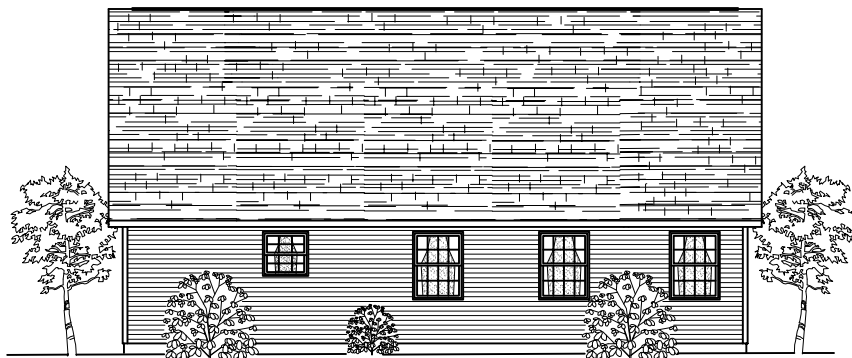

FRONT ELEVATION

REAR ELEVATION

LEFT ELEVATION

RIGHT ELEVATION

WINDSOR CAPE - 28 x 44

SOME ITEMS DEPICTED IN THESE DRAWINGS MAY BE OPTIONAL. PLEASE SEE SALES ORDER FOR EXTENT OF MATERIAL PROVIDED.

BILL LAKE MODULAR HOMES
 188 FLANDERS ROAD
 SPRAKERS, NY 12166
 (518) 673 - 2424

OPTIONAL SECOND FLOOR - SITE BUILT

SECOND FLOOR

WINDSOR CAPE - 28 x 44

SOME ITEMS DEPICTED IN THESE DRAWINGS MAY BE OPTIONAL. PLEASE SEE SALES ORDER FOR EXTENT OF MATERIAL PROVIDED.

BILL LAKE MODULAR HOMES
 188 FLANDERS ROAD
 SPRAKERS, NY 12166
 (518) 673 - 2424