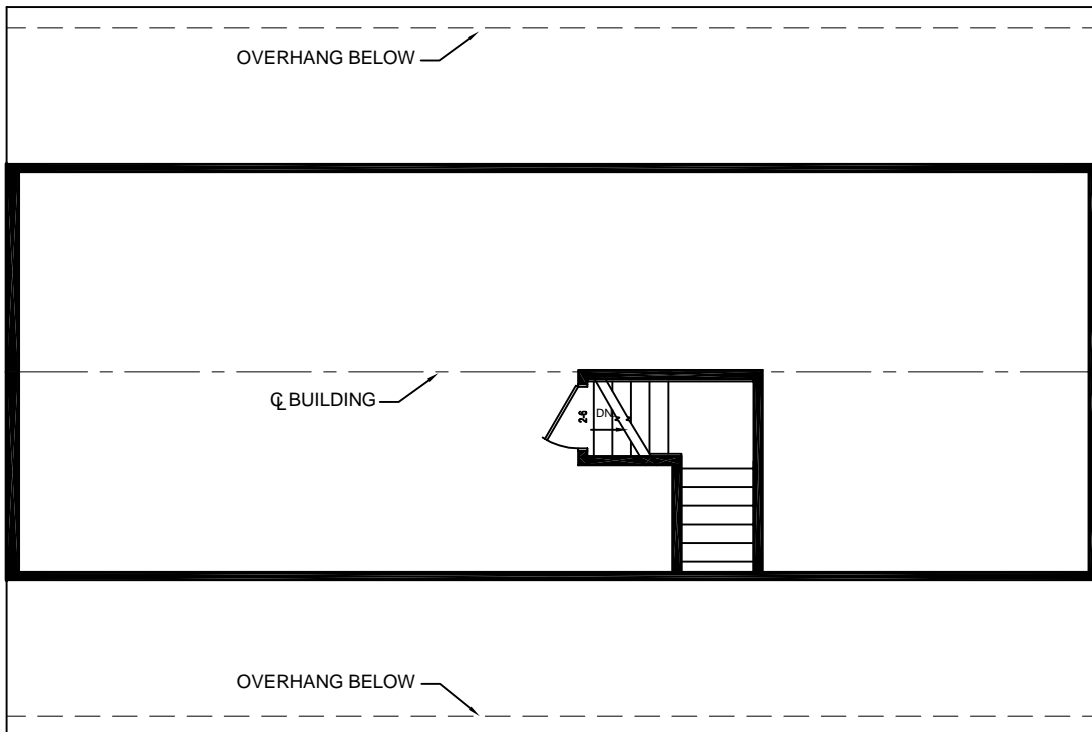

FRONT ELEVATION

REAR ELEVATION

LEFT ELEVATION

RIGHT ELEVATION

WINDSOR CAPE - 28 x 44

SOME ITEMS DEPICTED IN THESE DRAWINGS MAY BE OPTIONAL. PLEASE SEE SALES ORDER FOR EXTENT OF MATERIAL PROVIDED.

BILL LAKE MODULAR HOMES
 188 FLANDERS ROAD
 SPRAKERS, NY 12166
 (518) 673 - 2424

OPTIONAL SECOND FLOOR - SITE BUILT

SECOND FLOOR

WINDSOR CAPE - 28 x 44

SOME ITEMS DEPICTED IN THESE DRAWINGS MAY BE OPTIONAL. PLEASE SEE SALES ORDER FOR EXTENT OF MATERIAL PROVIDED.

BILL LAKE MODULAR HOMES
 188 FLANDERS ROAD
 SPRAKERS, NY 12166
 (518) 673 - 2424