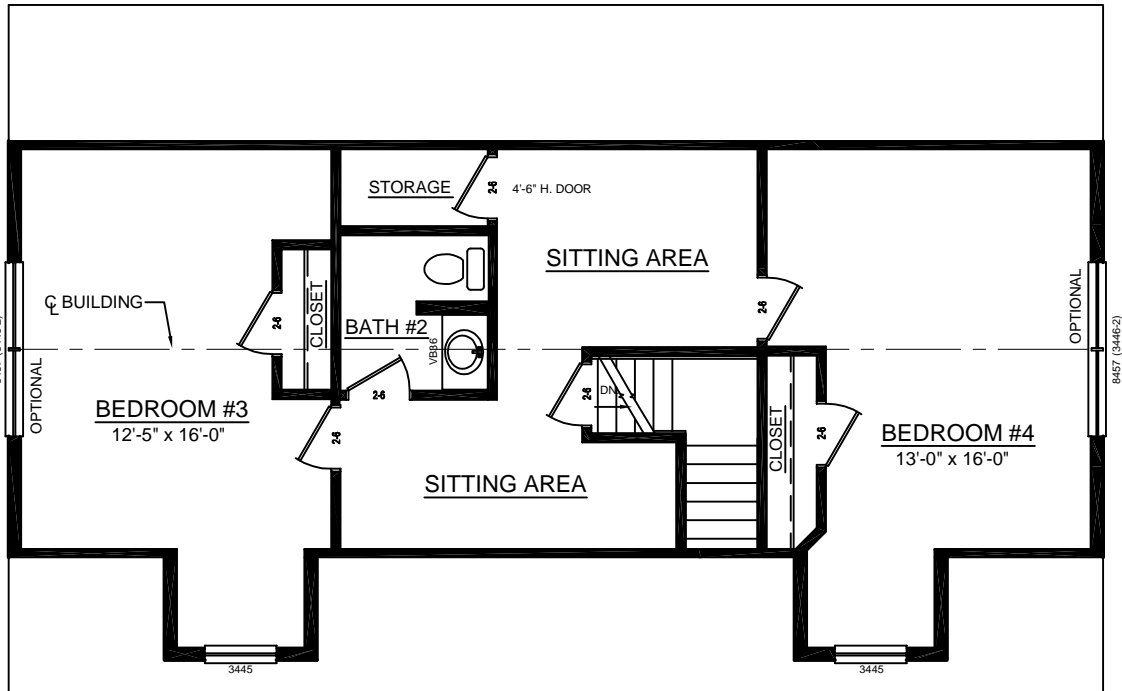

FRONT ELEVATION

REAR ELEVATION

LEFT ELEVATION

RIGHT ELEVATION

WINDSOR CAPE - 28 x 44

SOME ITEMS DEPICTED IN THESE DRAWINGS MAY BE OPTIONAL. PLEASE SEE SALES ORDER FOR EXTENT OF MATERIAL PROVIDED.

BILL LAKE MODULAR HOMES
 188 FLANDERS ROAD
 SPRAKERS, NY 12166
 (518) 673 - 2424

OPTIONAL SECOND FLOOR - SITE BUILT

SECOND FLOOR

WINDSOR CAPE - 28 x 44

SOME ITEMS DEPICTED IN THESE DRAWINGS MAY BE OPTIONAL. PLEASE SEE SALES ORDER FOR EXTENT OF MATERIAL PROVIDED.

BILL LAKE MODULAR HOMES
 188 FLANDERS ROAD
 SPRAKERS, NY 12166
 (518) 673 - 2424