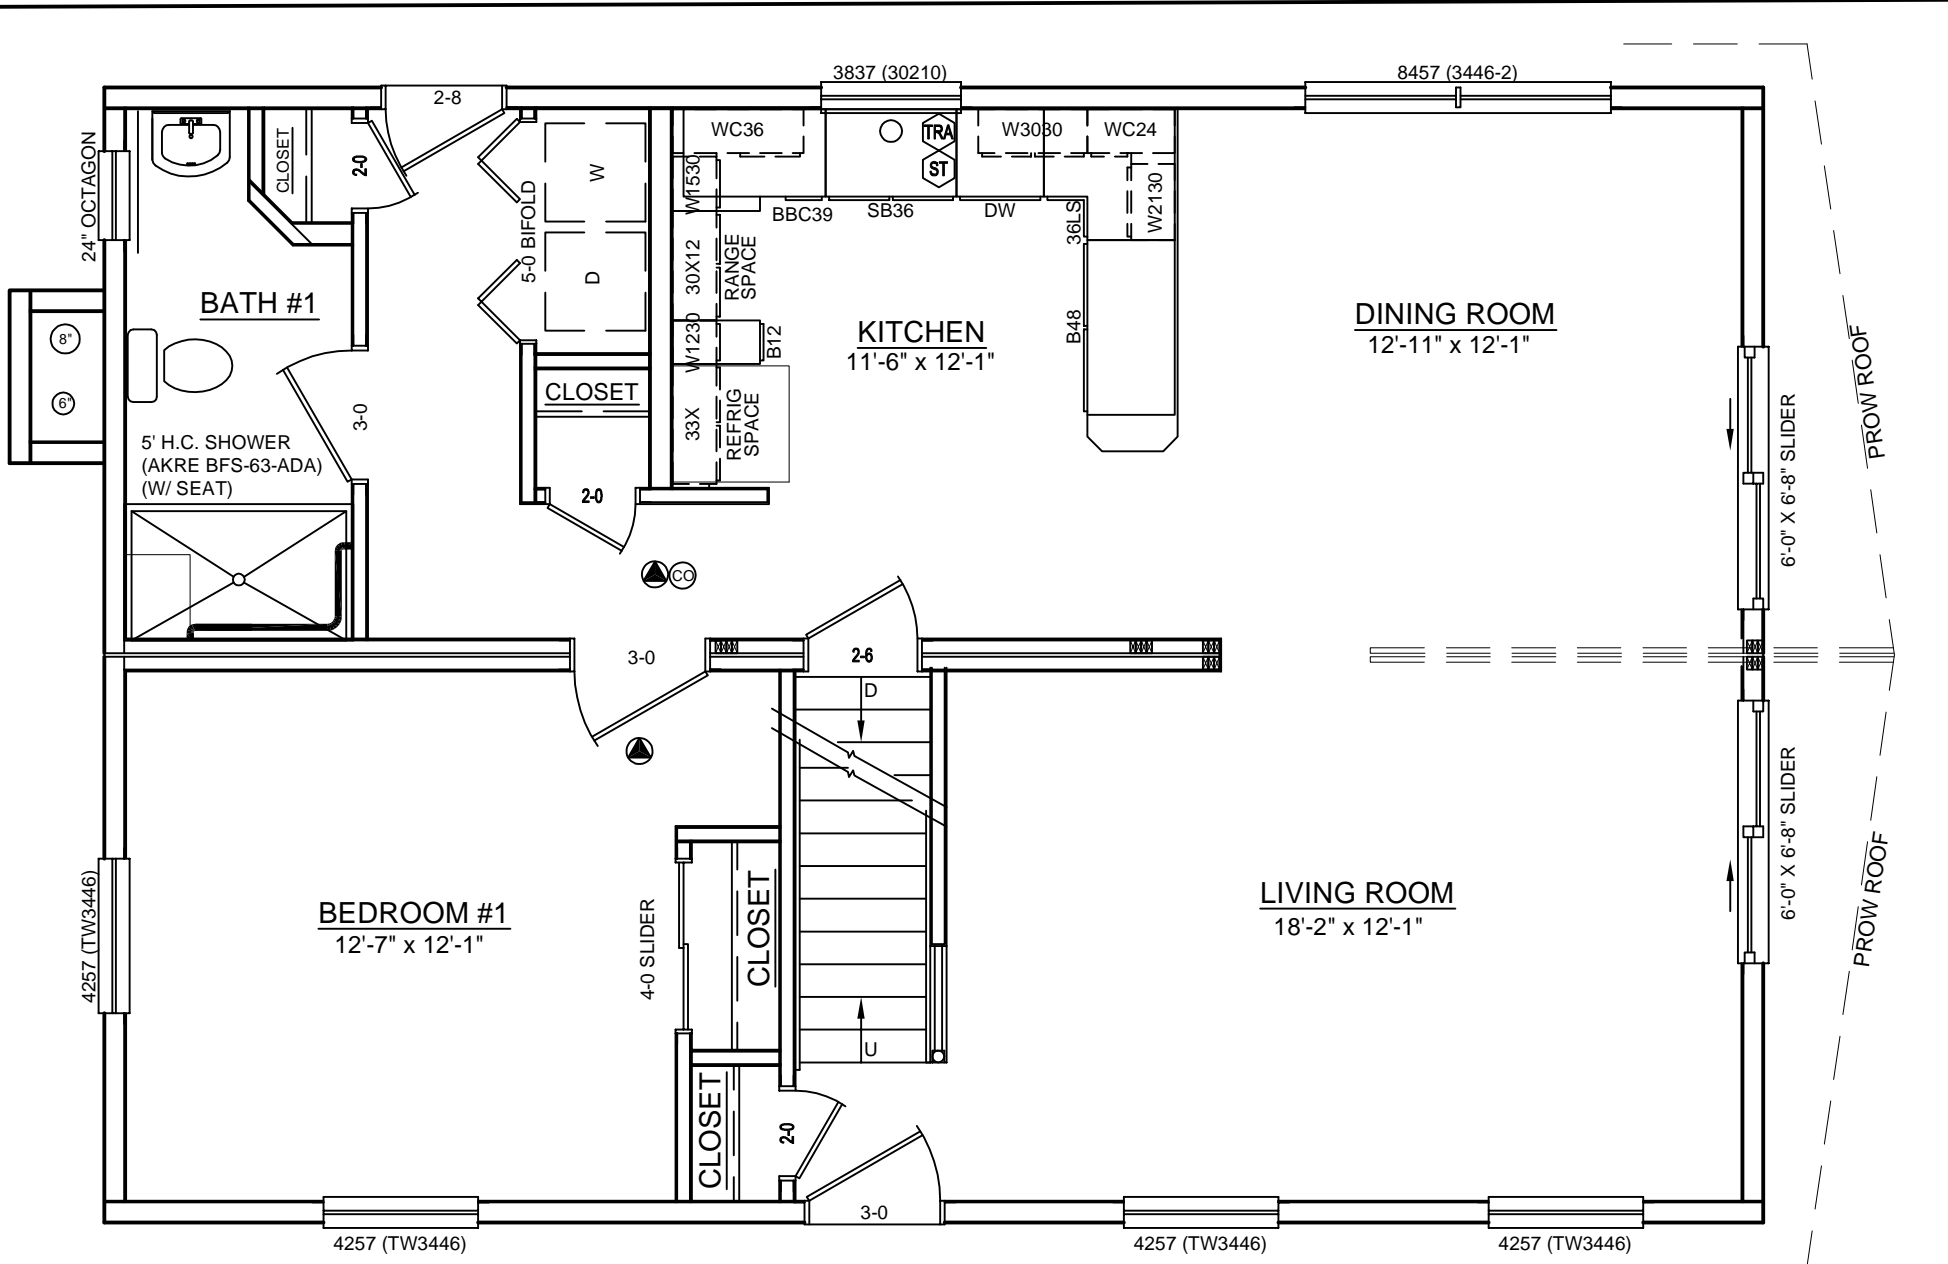

LEFT SIDE ELEVATION

SCALE: 1/8"= 1'-0"

REAR ELEVATION

SCALE: 1/8"= 1'-0"

SOME ITEMS DEPICTED IN THESE DRAWINGS
MAY BE OPTIONAL. PLEASE SEE SALES ORDER
FOR EXTENT OF MATERIAL PROVIDED.

RIGHT SIDE ELEVATION

SCALE: 1/8"= 1'-0"

FRONT ELEVATION

SCALE: 3/16"= 1'-0"

CUSTOM CAPE - 26 x 38

SOME ITEMS DEPICTED IN THESE DRAWINGS MAY BE OPTIONAL. PLEASE SEE SALES ORDER FOR EXTENT OF MATERIAL PROVIDED.

BILL LAKE MODULAR HOMES
 188 FLANDERS ROAD
 SPRAKERS, NY 12166
 (518) 673 - 2424