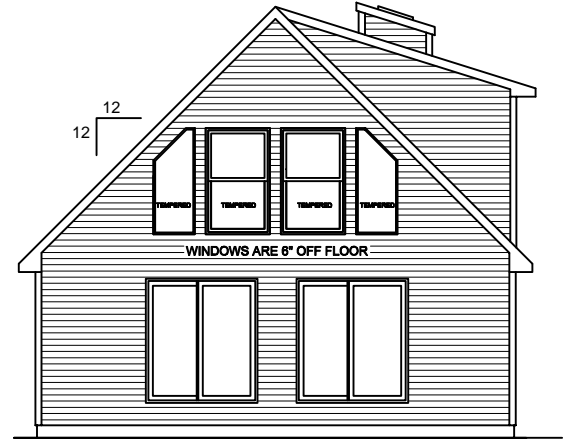

LEFT SIDE ELEVATION

SCALE: 1/8"= 1'-0"

REAR ELEVATION

SCALE: 1/8"= 1'-0"

SOME ITEMS DEPICTED IN THESE DRAWINGS
MAY BE OPTIONAL. PLEASE SEE SALES ORDER
FOR EXTENT OF MATERIAL PROVIDED.

RIGHT SIDE ELEVATION

SCALE: 1/8"= 1'-0"

FRONT ELEVATION

SCALE: 3/16"= 1'-0"

CUSTOM CAPE - 26 x 38

SOME ITEMS DEPICTED IN THESE DRAWINGS MAY BE OPTIONAL. PLEASE SEE SALES ORDER FOR EXTENT OF MATERIAL PROVIDED.

BILL LAKE MODULAR HOMES
 188 FLANDERS ROAD
 SPRAKERS, NY 12166
 (518) 673 - 2424