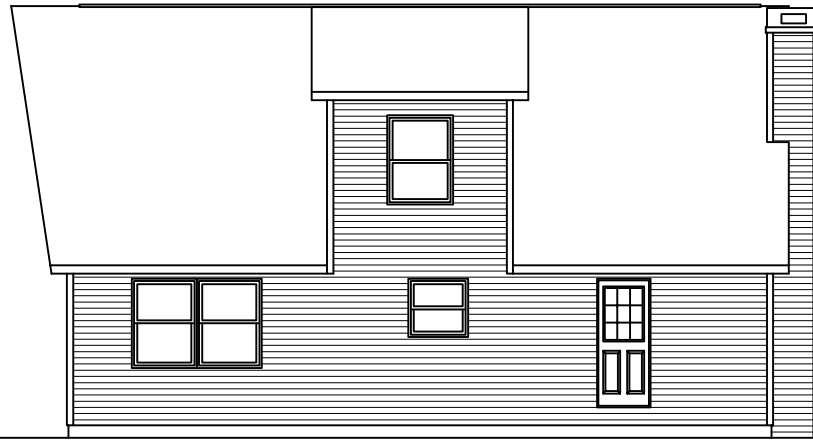

LEFT SIDE ELEVATION

SCALE: 1/8"= 1'-0"

REAR ELEVATION

SCALE: 1/8"= 1'-0"

SOME ITEMS DEPICTED IN THESE DRAWINGS
MAY BE OPTIONAL. PLEASE SEE SALES ORDER
FOR EXTENT OF MATERIAL PROVIDED.

RIGHT SIDE ELEVATION

SCALE: 1/8"= 1'-0"

FRONT ELEVATION

SCALE: 3/16"= 1'-0"

CUSTOM CAPE - 26 x 38

SOME ITEMS DEPICTED IN THESE DRAWINGS MAY BE OPTIONAL. PLEASE SEE SALES ORDER FOR EXTENT OF MATERIAL PROVIDED.

BILL LAKE MODULAR HOMES
 188 FLANDERS ROAD
 SPRAKERS, NY 12166
 (518) 673 - 2424