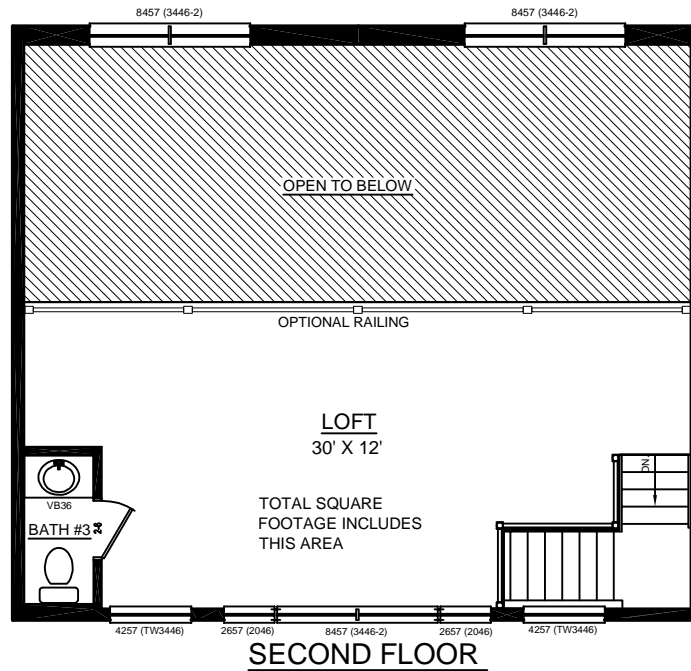

FRONT ELEVATION

REAR ELEVATION

LEFT ELEVATION

RIGHT ELEVATION

CUSTOM CAPE 26 x 62

SOME ITEMS DEPICTED IN THESE DRAWINGS MAY BE OPTIONAL. PLEASE SEE SALES ORDER FOR EXTENT OF MATERIAL PROVIDED.

BILL LAKE MODULAR HOMES
 188 FLANDERS ROAD
 SPRAKERS, NY 12166
 (518) 673 - 2424

CUSTOM CAPE 26 x 62

SOME ITEMS DEPICTED IN THESE DRAWINGS MAY BE OPTIONAL. PLEASE SEE SALES ORDER FOR EXTENT OF MATERIAL PROVIDED.

BILL LAKE MODULAR HOMES
 188 FLANDERS ROAD
 SPRAKERS, NY 12166
 (518) 673 - 2424