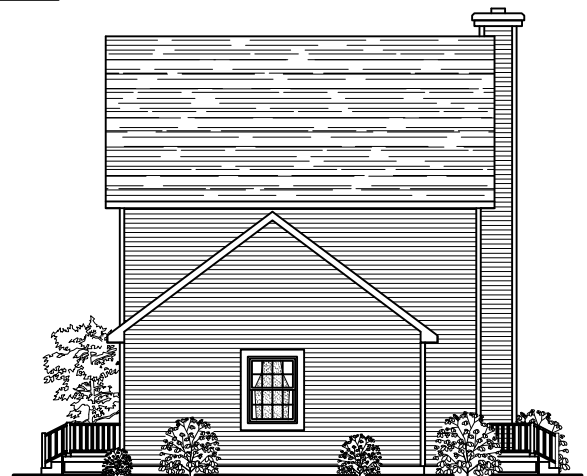

FRONT ELEVATION

REAR ELEVATION

LEFT ELEVATION

RIGHT ELEVATION

CUSTOM CAPE 26 x 62

SOME ITEMS DEPICTED IN THESE DRAWINGS MAY BE OPTIONAL. PLEASE SEE SALES ORDER FOR EXTENT OF MATERIAL PROVIDED.

BILL LAKE MODULAR HOMES
 188 FLANDERS ROAD
 SPRAKERS, NY 12166
 (518) 673 - 2424