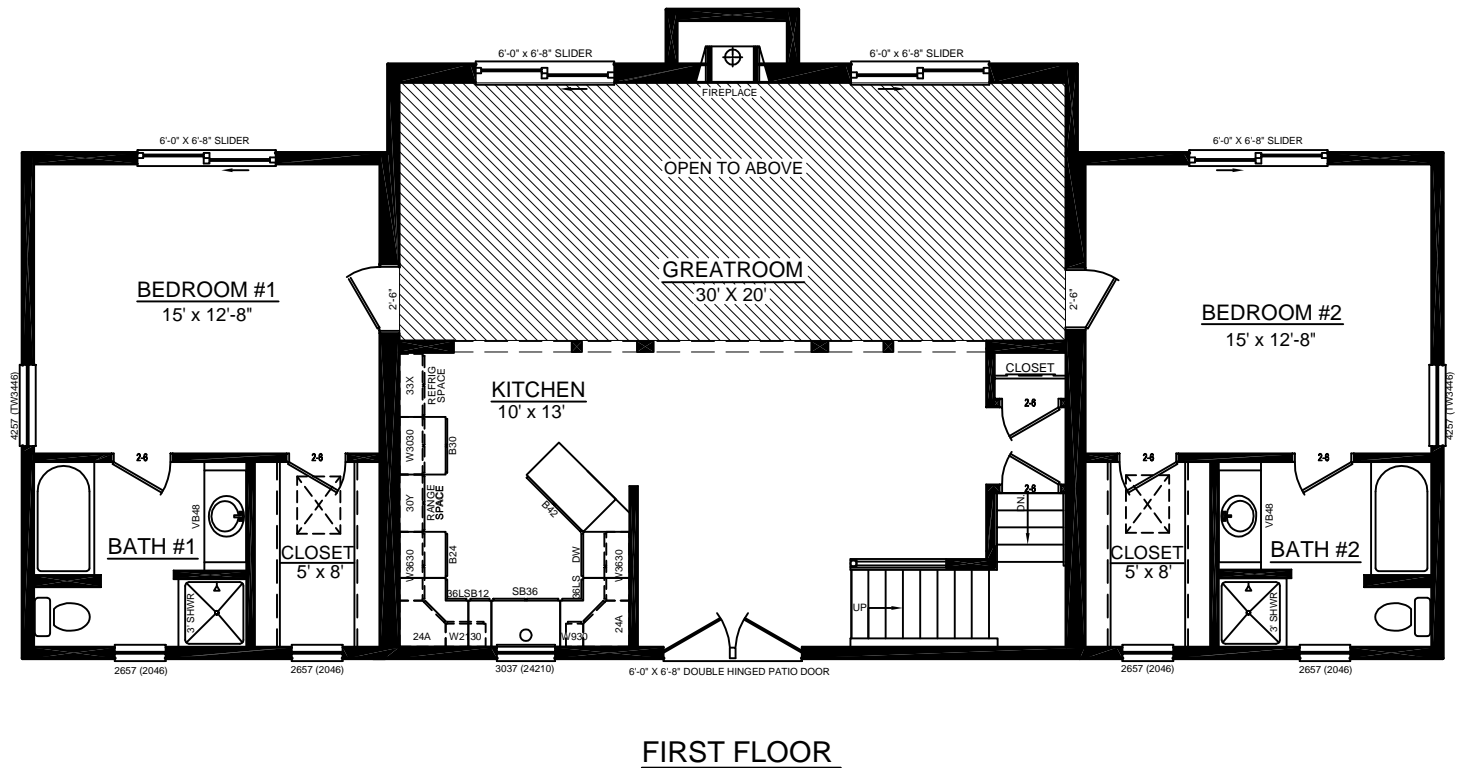

FRONT ELEVATION

REAR ELEVATION

LEFT ELEVATION

RIGHT ELEVATION

CUSTOM CAPE 26 x 62

SOME ITEMS DEPICTED IN THESE DRAWINGS MAY BE OPTIONAL. PLEASE SEE SALES ORDER FOR EXTENT OF MATERIAL PROVIDED.

BILL LAKE MODULAR HOMES
 188 FLANDERS ROAD
 SPRAKERS, NY 12166
 (518) 673 - 2424

CUSTOM CAPE 26 x 62

SOME ITEMS DEPICTED IN THESE DRAWINGS MAY BE OPTIONAL. PLEASE SEE SALES ORDER FOR EXTENT OF MATERIAL PROVIDED.

BILL LAKE MODULAR HOMES
 188 FLANDERS ROAD
 SPRAKERS, NY 12166
 (518) 673 - 2424