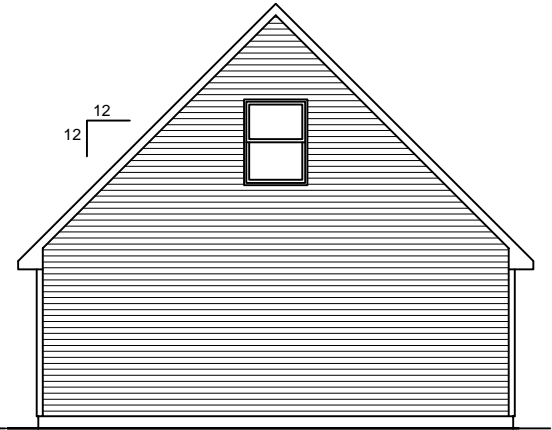

LEFT SIDE ELEVATION

SCALE: 1/8" = 1'-0"

REAR ELEVATION

SCALE: 1/8" = 1'-0"

RIGHT SIDE ELEVATION

SCALE: 1/8" = 1'-0"

SOME ITEMS DEPICTED IN THESE DRAWINGS
MAY BE OPTIONAL. PLEASE SEE SALES ORDER
FOR EXTENT OF MATERIAL PROVIDED.

FRONT ELEVATION

SCALE: 3/16" = 1'-0"

CUSTOM CAPE - 27 x 44

SOME ITEMS DEPICTED IN THESE DRAWINGS MAY BE OPTIONAL. PLEASE SEE SALES ORDER FOR EXTENT OF MATERIAL PROVIDED.

BILL LAKE MODULAR HOMES
 188 FLANDERS ROAD
 SPRAKERS, NY 12166
 (518) 673 - 2424