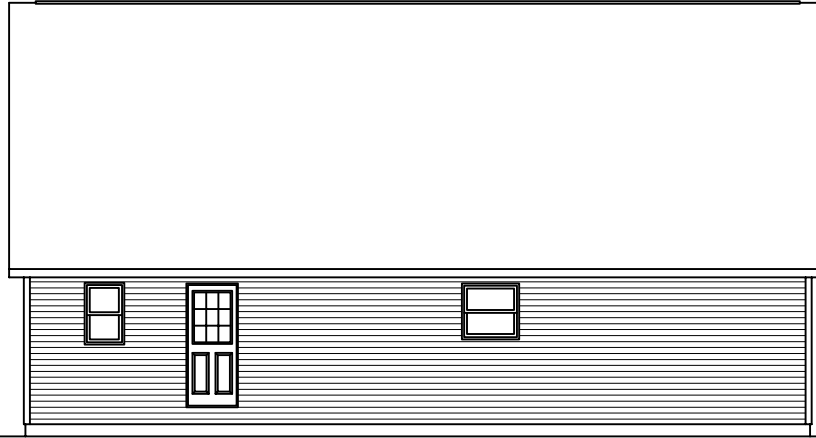

LEFT SIDE ELEVATION

SCALE: 1/8" = 1'-0"

REAR ELEVATION

SCALE: 1/8" = 1'-0"

RIGHT SIDE ELEVATION

SCALE: 1/8" = 1'-0"

SOME ITEMS DEPICTED IN THESE DRAWINGS
MAY BE OPTIONAL. PLEASE SEE SALES ORDER
FOR EXTENT OF MATERIAL PROVIDED.

FRONT ELEVATION

SCALE: 3/16" = 1'-0"

CUSTOM CAPE - 27 x 44

SOME ITEMS DEPICTED IN THESE DRAWINGS MAY BE OPTIONAL. PLEASE SEE SALES ORDER FOR EXTENT OF MATERIAL PROVIDED.

BILL LAKE MODULAR HOMES
 188 FLANDERS ROAD
 SPRAKERS, NY 12166
 (518) 673 - 2424