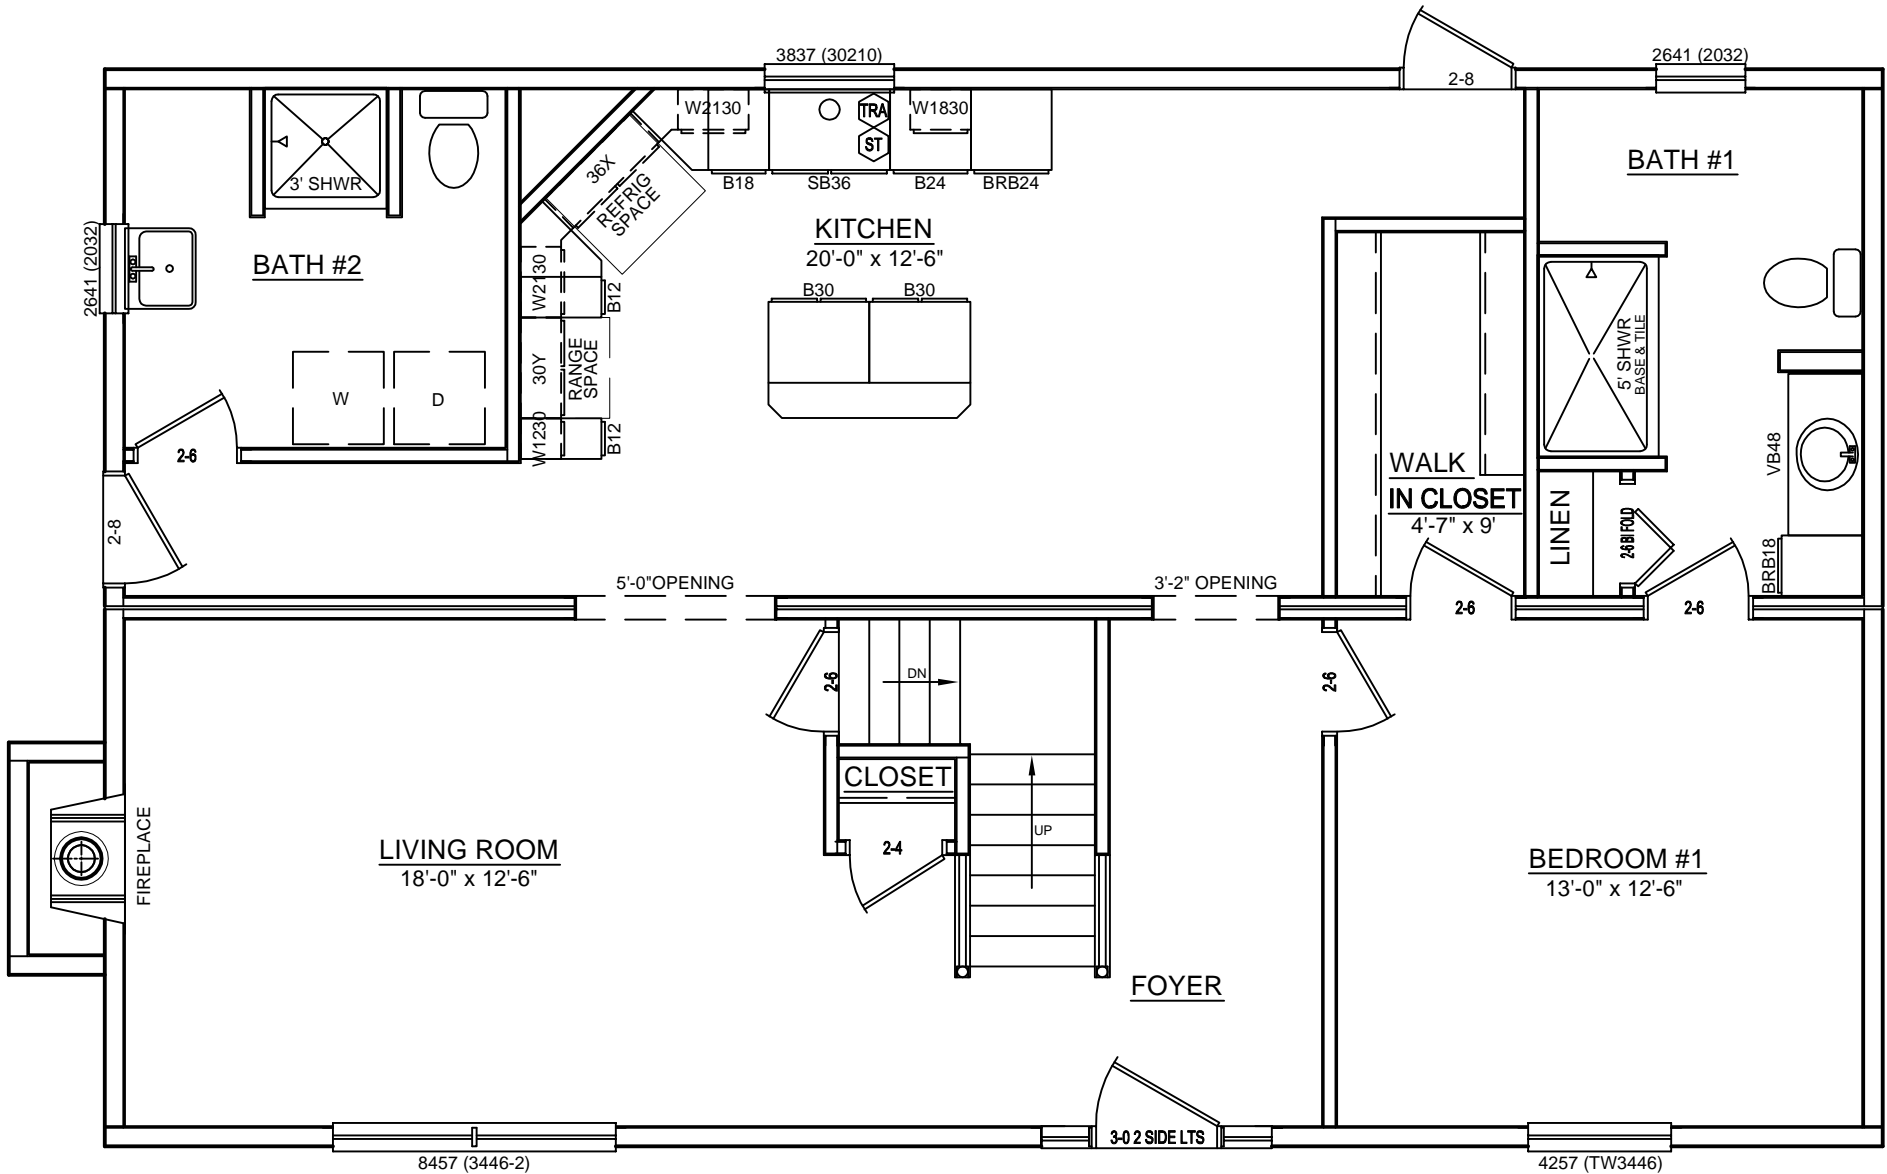

LEFT SIDE ELEVATION

SCALE: 1/8" = 1'-0"

REAR ELEVATION

SCALE: 1/8" = 1'-0"

RIGHT SIDE ELEVATION

SCALE: 1/8" = 1'-0"

SOME ITEMS DEPICTED IN THESE DRAWINGS
MAY BE OPTIONAL. PLEASE SEE SALES ORDER
FOR EXTENT OF MATERIAL PROVIDED.

FRONT ELEVATION

SCALE: 3/16" = 1'-0"

CUSTOM CAPE - 27 x 44

SOME ITEMS DEPICTED IN THESE DRAWINGS MAY BE OPTIONAL. PLEASE SEE SALES ORDER FOR EXTENT OF MATERIAL PROVIDED.

BILL LAKE MODULAR HOMES
 188 FLANDERS ROAD
 SPRAKERS, NY 12166
 (518) 673 - 2424