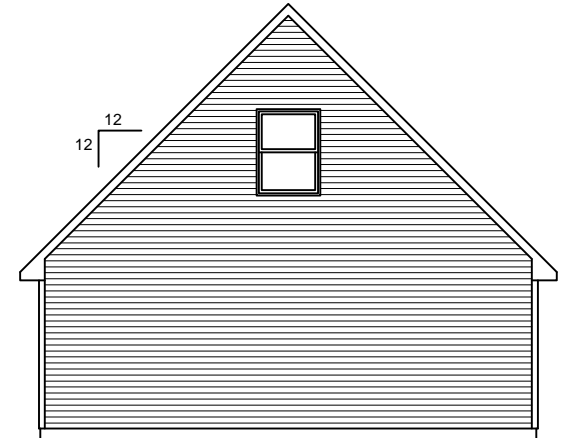

LEFT SIDE ELEVATION

SCALE: 1/8"= 1'-0"

REAR ELEVATION

SCALE: 1/8"= 1'-0"

RIGHT SIDE ELEVATION

SCALE: 1/8"= 1'-0"

SOME ITEMS DEPICTED IN THESE DRAWINGS
MAY BE OPTIONAL. PLEASE SEE SALES ORDER
FOR EXTENT OF MATERIAL PROVIDED.

FRONT ELEVATION

SCALE: 3/16"= 1'-0"

CUSTOM CAPE - 28 x 44

SOME ITEMS DEPICTED IN THESE DRAWINGS MAY BE OPTIONAL. PLEASE SEE SALES ORDER FOR EXTENT OF MATERIAL PROVIDED.

BILL LAKE MODULAR HOMES
 188 FLANDERS ROAD
 SPRAKERS, NY 12166
 (518) 673 - 2424