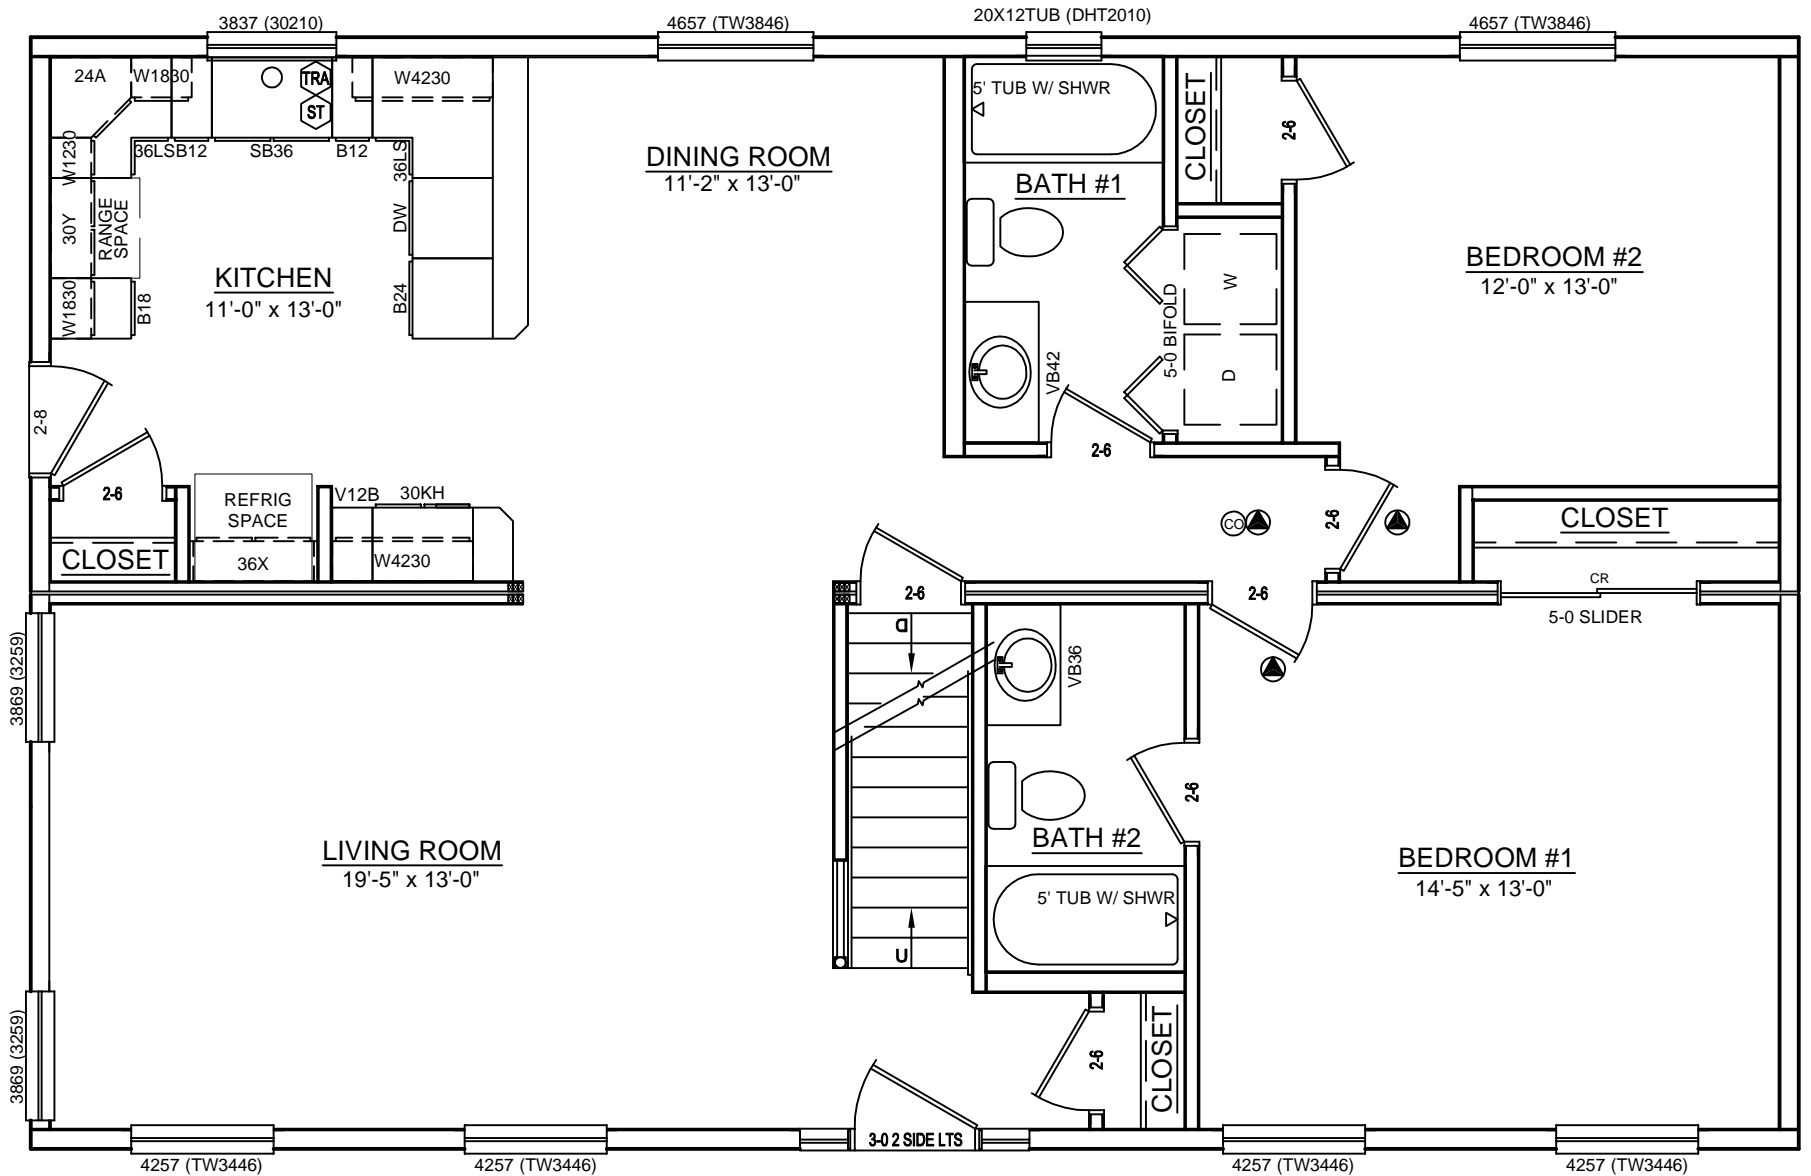

LEFT SIDE ELEVATION

SCALE: 1/8"= 1'-0"

REAR ELEVATION

SCALE: 1/8"= 1'-0"

RIGHT SIDE ELEVATION

SCALE: 1/8"= 1'-0"

SOME ITEMS DEPICTED IN THESE DRAWINGS
MAY BE OPTIONAL. PLEASE SEE SALES ORDER
FOR EXTENT OF MATERIAL PROVIDED.

FRONT ELEVATION

SCALE: 3/16"= 1'-0"

CUSTOM CAPE - 28 x 44

SOME ITEMS DEPICTED IN THESE DRAWINGS MAY BE OPTIONAL. PLEASE SEE SALES ORDER FOR EXTENT OF MATERIAL PROVIDED.

BILL LAKE MODULAR HOMES
 188 FLANDERS ROAD
 SPRAKERS, NY 12166
 (518) 673 - 2424