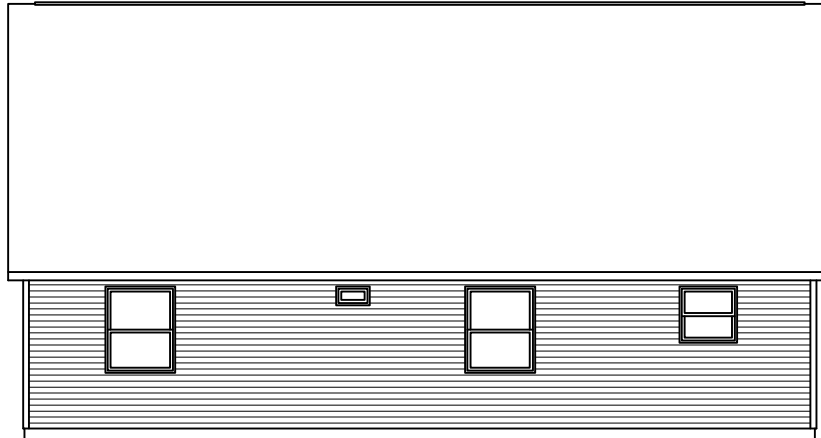

LEFT SIDE ELEVATION

SCALE: 1/8"= 1'-0"

REAR ELEVATION

SCALE: 1/8"= 1'-0"

RIGHT SIDE ELEVATION

SCALE: 1/8"= 1'-0"

SOME ITEMS DEPICTED IN THESE DRAWINGS
MAY BE OPTIONAL. PLEASE SEE SALES ORDER
FOR EXTENT OF MATERIAL PROVIDED.

FRONT ELEVATION

SCALE: 3/16"= 1'-0"

CUSTOM CAPE - 28 x 44

SOME ITEMS DEPICTED IN THESE DRAWINGS MAY BE OPTIONAL. PLEASE SEE SALES ORDER FOR EXTENT OF MATERIAL PROVIDED.

BILL LAKE MODULAR HOMES
 188 FLANDERS ROAD
 SPRAKERS, NY 12166
 (518) 673 - 2424