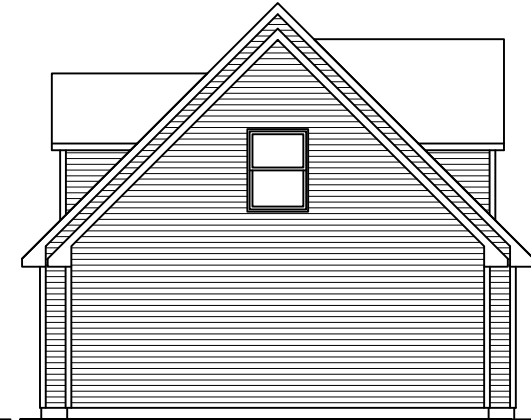

LEFT SIDE ELEVATION

SCALE: 1/8" = 1'-0"

REAR ELEVATION

SCALE: 1/8" = 1'-0"

RIGHT SIDE ELEVATION

SCALE: 1/8" = 1'-0"

SOME ITEMS DEPICTED IN THESE DRAWINGS
MAY BE OPTIONAL. PLEASE SEE SALES ORDER
FOR EXTENT OF MATERIAL PROVIDED.

FRONT ELEVATION

SCALE: 3/16" = 1'-0"

CUSTOM CAPE - 28 x 50

SOME ITEMS DEPICTED IN THESE DRAWINGS MAY BE OPTIONAL. PLEASE SEE SALES ORDER FOR EXTENT OF MATERIAL PROVIDED.

750

BILL LAKE MODULAR HOMES
 188 FLANDERS ROAD
 SPRAKERS, NY 12166
 (518) 673 - 2424