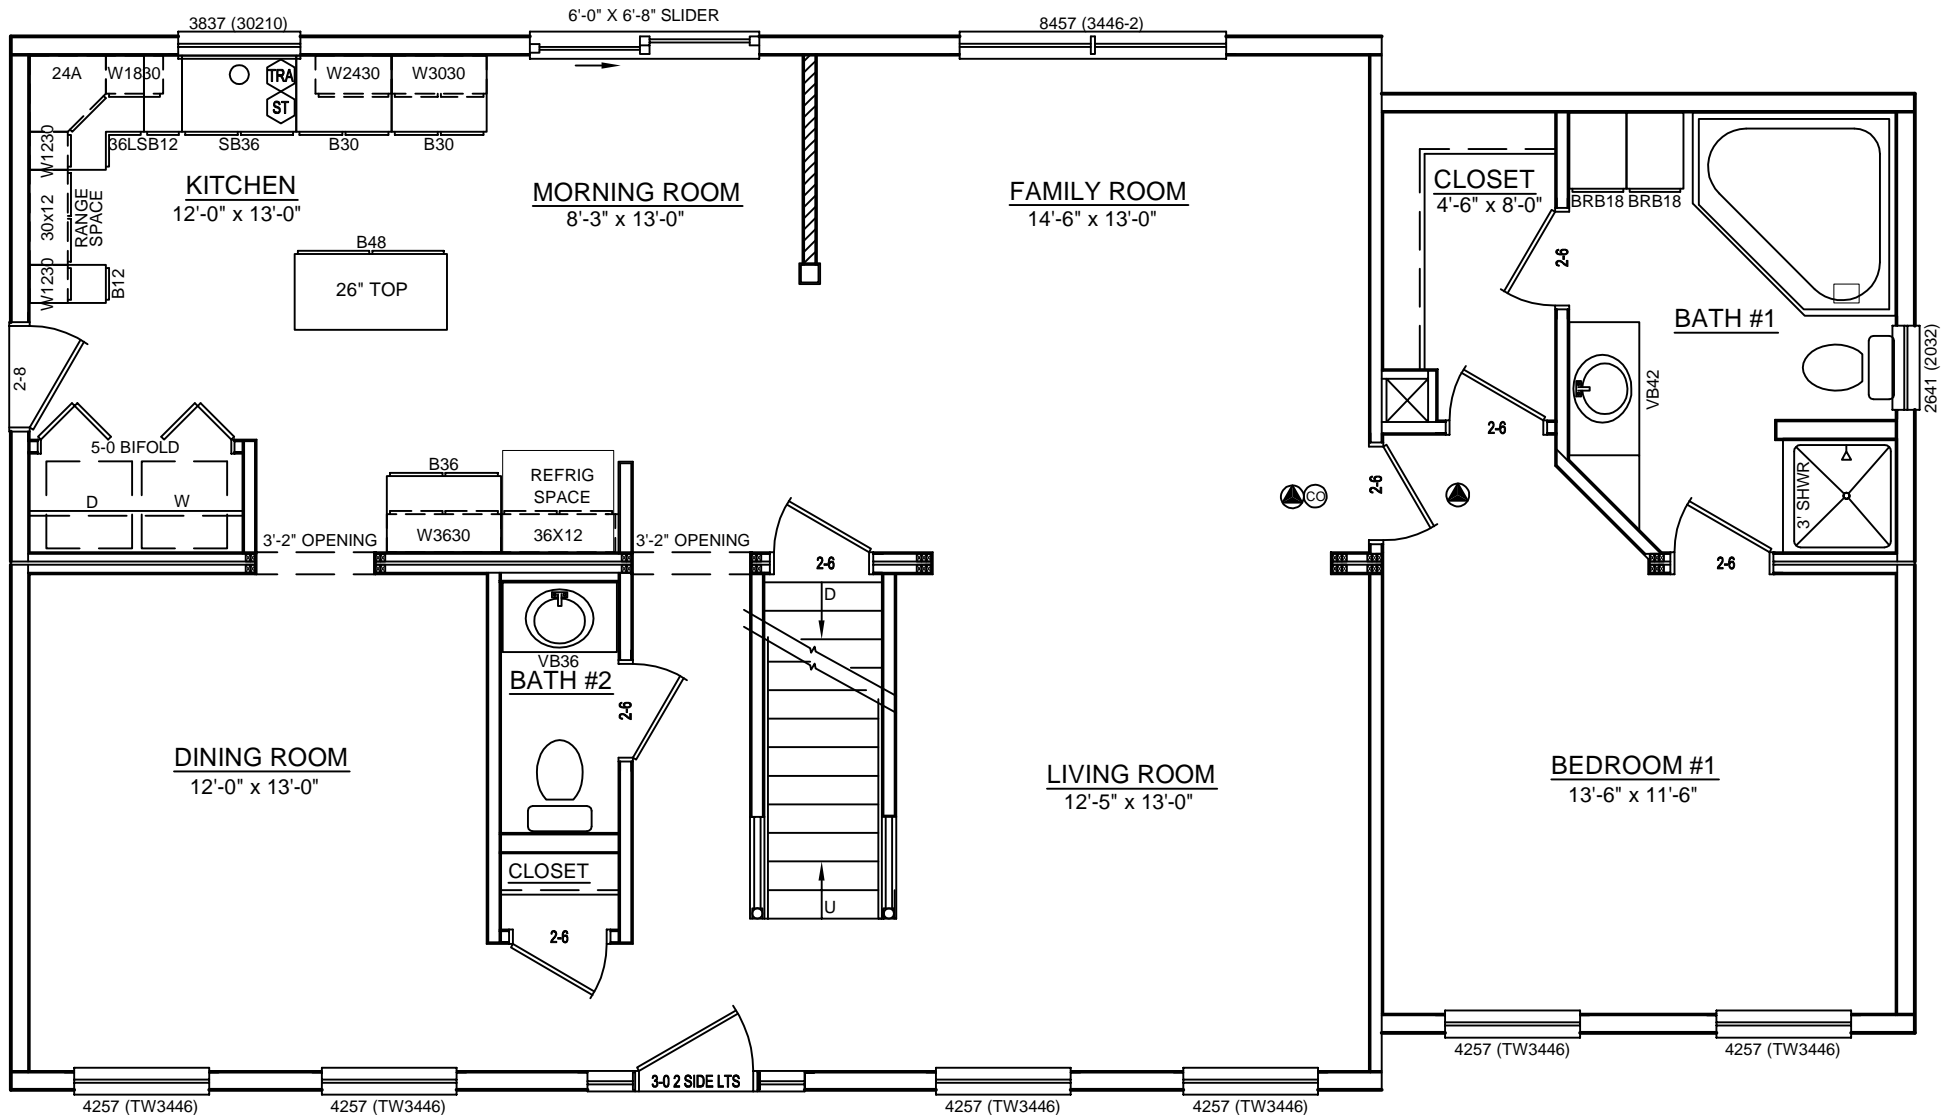

LEFT SIDE ELEVATION

SCALE: 1/8" = 1'-0"

REAR ELEVATION

SCALE: 1/8" = 1'-0"

RIGHT SIDE ELEVATION

SCALE: 1/8" = 1'-0"

SOME ITEMS DEPICTED IN THESE DRAWINGS
MAY BE OPTIONAL. PLEASE SEE SALES ORDER
FOR EXTENT OF MATERIAL PROVIDED.

FRONT ELEVATION

SCALE: 3/16" = 1'-0"

CUSTOM CAPE - 28 x 50

SOME ITEMS DEPICTED IN THESE DRAWINGS MAY BE OPTIONAL. PLEASE SEE SALES ORDER FOR EXTENT OF MATERIAL PROVIDED.

750

BILL LAKE MODULAR HOMES
 188 FLANDERS ROAD
 SPRAKERS, NY 12166
 (518) 673 - 2424