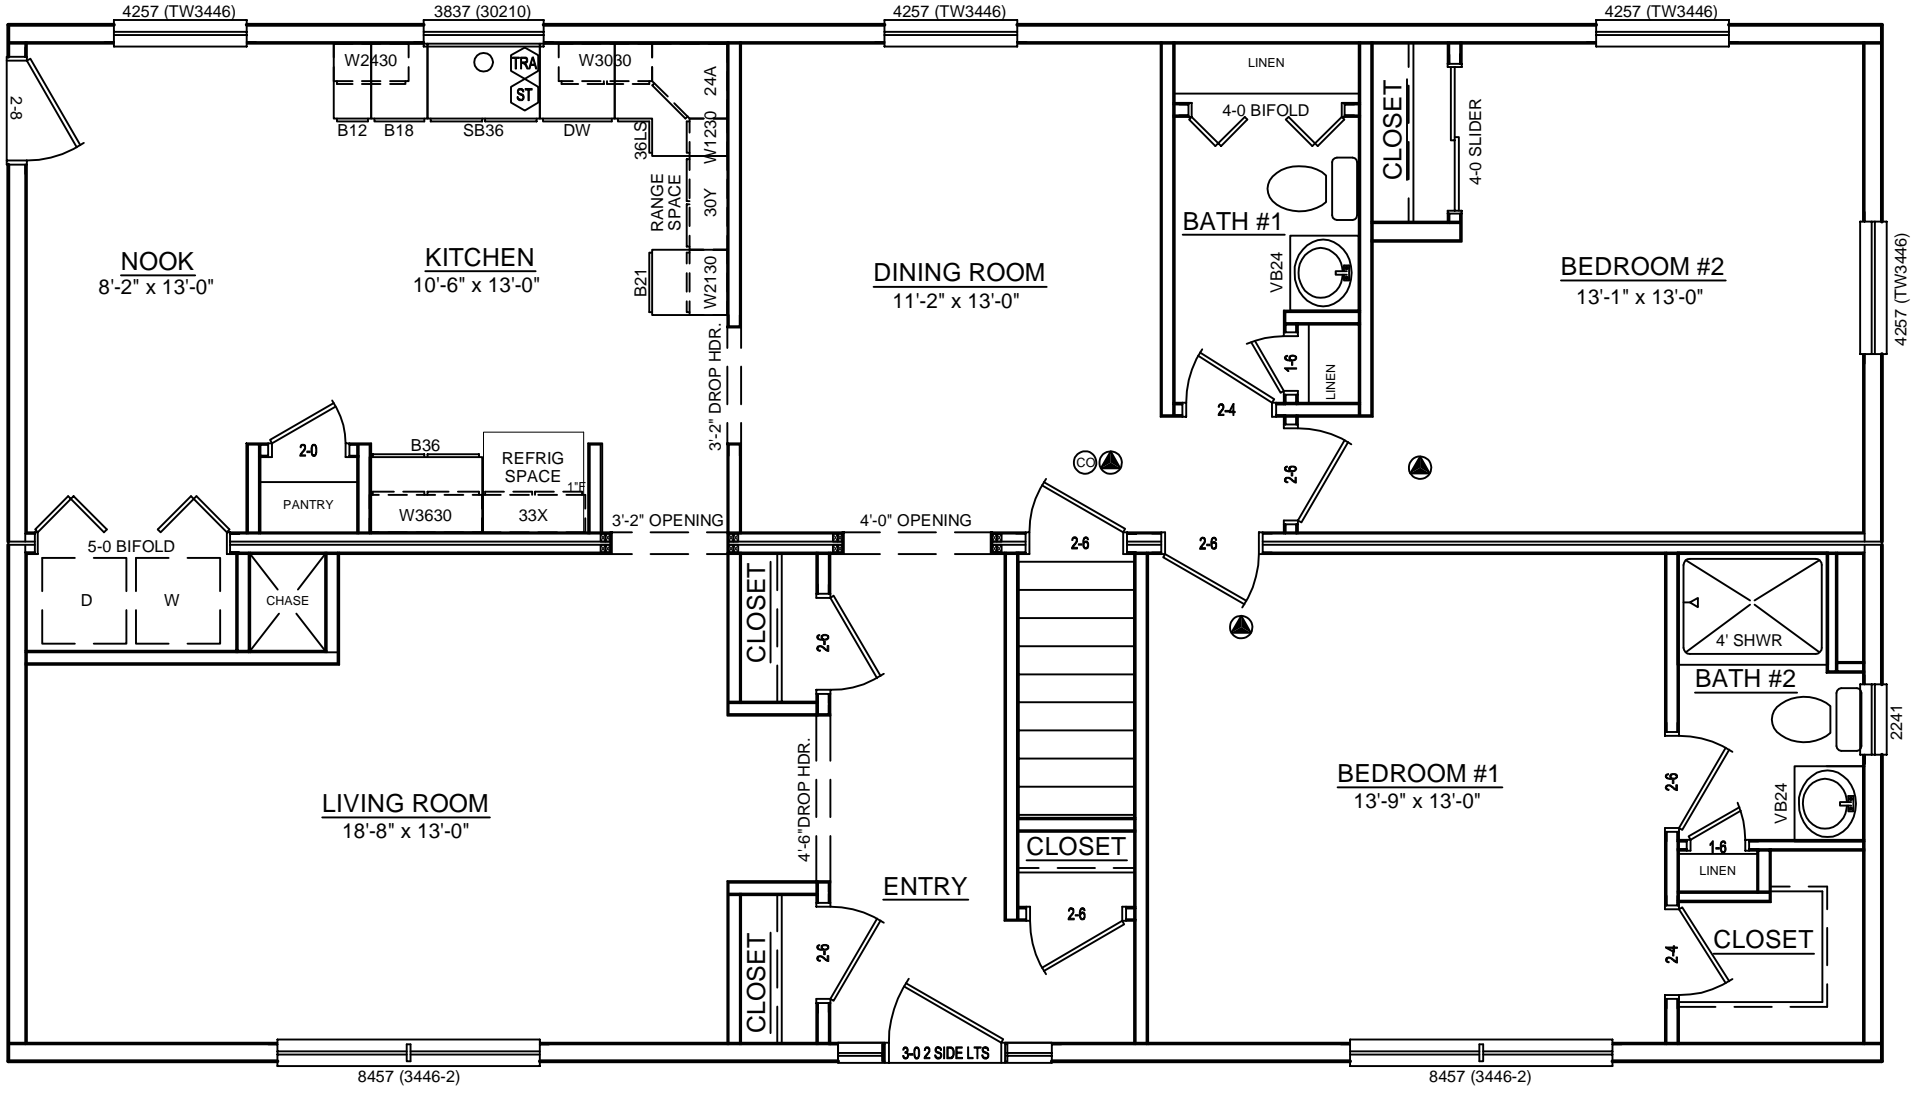

LEFT SIDE ELEVATION

SCALE: 1/8" = 1'-0"

REAR ELEVATION

SCALE: 1/8" = 1'-0"

RIGHT SIDE ELEVATION

SCALE: 1/8" = 1'-0"

SOME ITEMS DEPICTED IN THESE DRAWINGS
MAY BE OPTIONAL. PLEASE SEE SALES ORDER
FOR EXTENT OF MATERIAL PROVIDED.

FRONT ELEVATION

SCALE: 3/16" = 1'-0"

CUSTOM CAPE - 28 x 50

SOME ITEMS DEPICTED IN THESE DRAWINGS MAY BE OPTIONAL. PLEASE SEE SALES ORDER FOR EXTENT OF MATERIAL PROVIDED.

BILL LAKE MODULAR HOMES
 188 FLANDERS ROAD
 SPRAKERS, NY 12166
 (518) 673 - 2424