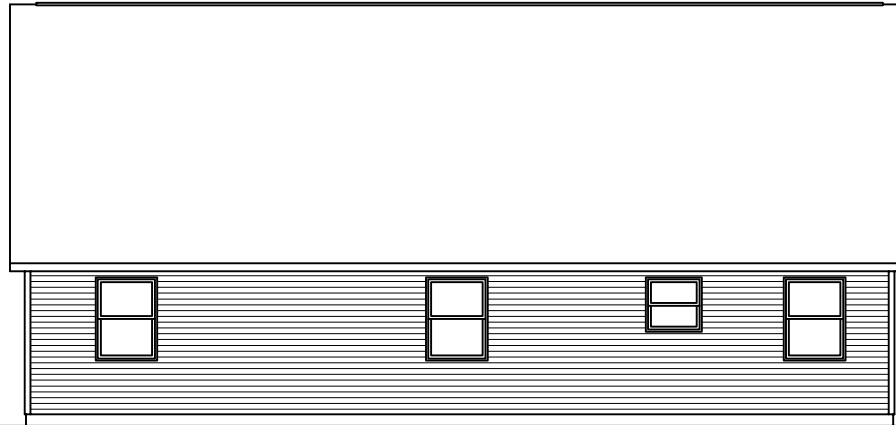

LEFT SIDE ELEVATION

SCALE: 1/8" = 1'-0"

REAR ELEVATION

SCALE: 1/8" = 1'-0"

RIGHT SIDE ELEVATION

SCALE: 1/8" = 1'-0"

SOME ITEMS DEPICTED IN THESE DRAWINGS
MAY BE OPTIONAL. PLEASE SEE SALES ORDER
FOR EXTENT OF MATERIAL PROVIDED.

FRONT ELEVATION

SCALE: 3/16" = 1'-0"

CUSTOM CAPE - 28 x 50

SOME ITEMS DEPICTED IN THESE DRAWINGS MAY BE OPTIONAL. PLEASE SEE SALES ORDER FOR EXTENT OF MATERIAL PROVIDED.

BILL LAKE MODULAR HOMES
 188 FLANDERS ROAD
 SPRAKERS, NY 12166
 (518) 673 - 2424