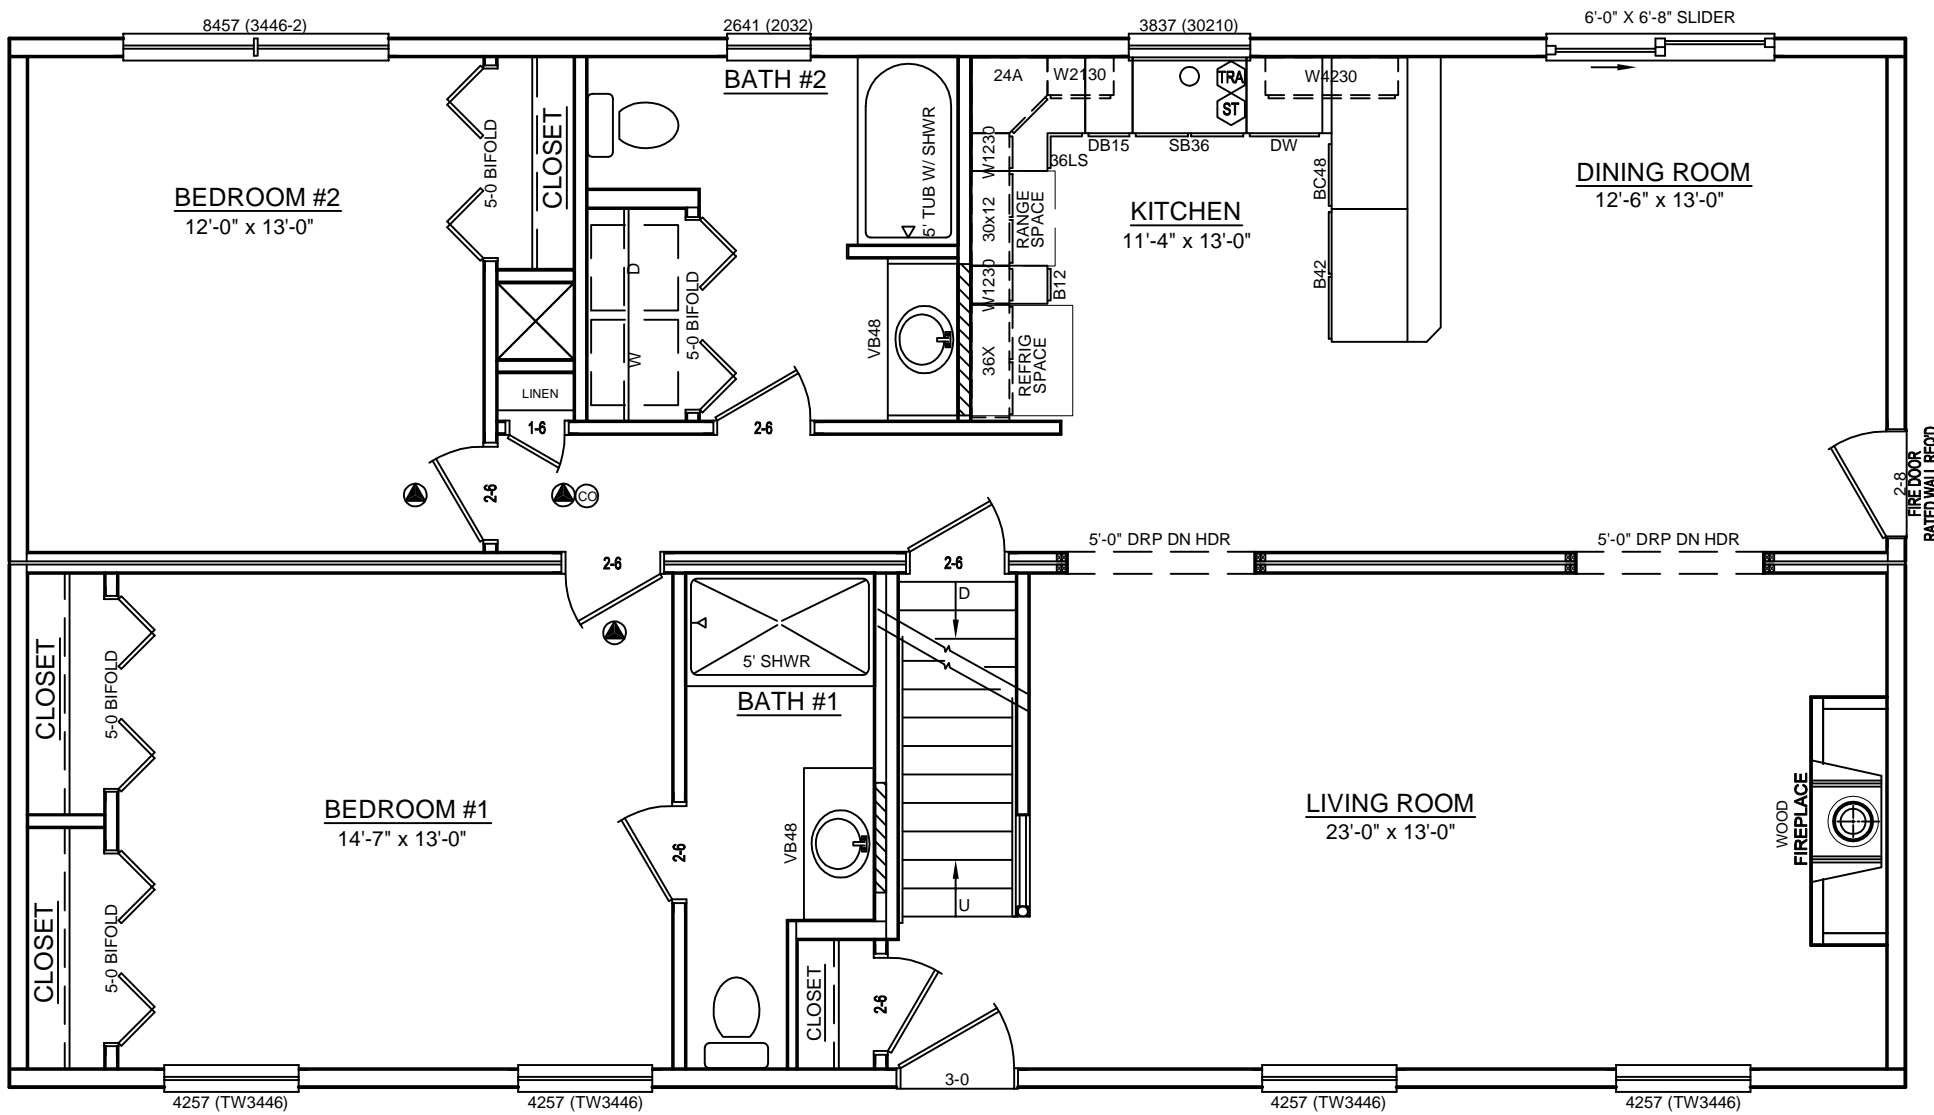

LEFT SIDE ELEVATION

SCALE: 1/8"= 1'-0"

REAR ELEVATION

SCALE: 1/8"= 1'-0"

RIGHT SIDE ELEVATION

SCALE: 1/8"= 1'-0"

SOME ITEMS DEPICTED IN THESE DRAWINGS
MAY BE OPTIONAL. PLEASE SEE SALES ORDER
FOR EXTENT OF MATERIAL PROVIDED.

FRONT ELEVATION

SCALE: 3/16"= 1'-0"

CUSTOM CAPE - 28 x 50

SOME ITEMS DEPICTED IN THESE DRAWINGS MAY BE OPTIONAL. PLEASE SEE SALES ORDER FOR EXTENT OF MATERIAL PROVIDED.

BILL LAKE MODULAR HOMES
 188 FLANDERS ROAD
 SPRAKERS, NY 12166
 (518) 673 - 2424