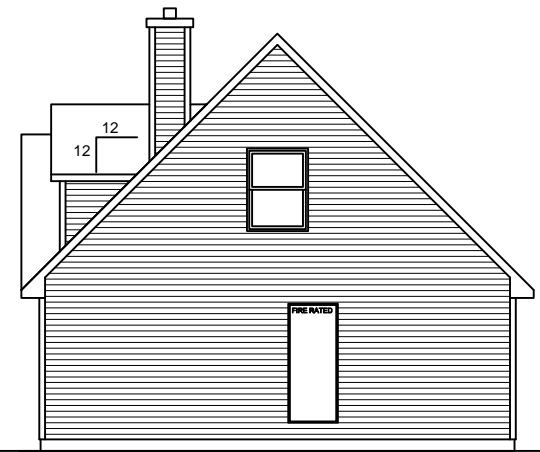

LEFT SIDE ELEVATION

SCALE: 1/8"= 1'-0"

REAR ELEVATION

SCALE: 1/8"= 1'-0"

RIGHT SIDE ELEVATION

SCALE: 1/8"= 1'-0"

SOME ITEMS DEPICTED IN THESE DRAWINGS
MAY BE OPTIONAL. PLEASE SEE SALES ORDER
FOR EXTENT OF MATERIAL PROVIDED.

FRONT ELEVATION

SCALE: 3/16"= 1'-0"

CUSTOM CAPE - 28 x 50

SOME ITEMS DEPICTED IN THESE DRAWINGS MAY BE OPTIONAL. PLEASE SEE SALES ORDER FOR EXTENT OF MATERIAL PROVIDED.

BILL LAKE MODULAR HOMES
 188 FLANDERS ROAD
 SPRAKERS, NY 12166
 (518) 673 - 2424