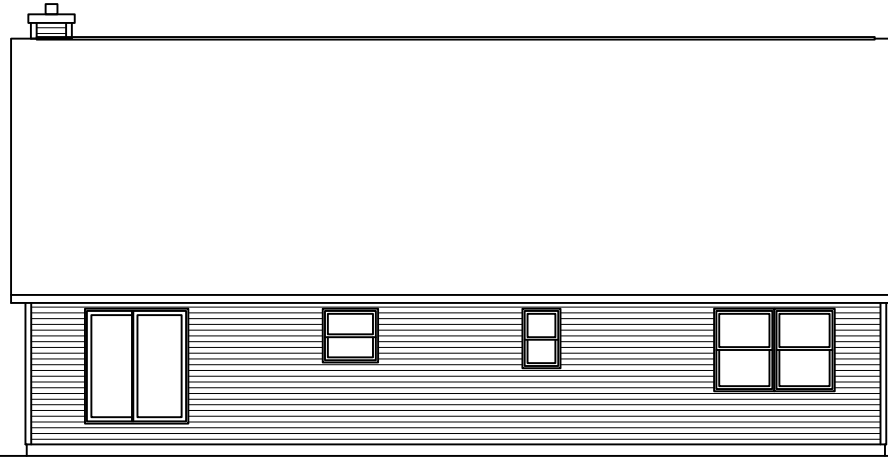

LEFT SIDE ELEVATION

SCALE: 1/8"= 1'-0"

REAR ELEVATION

SCALE: 1/8"= 1'-0"

RIGHT SIDE ELEVATION

SCALE: 1/8"= 1'-0"

SOME ITEMS DEPICTED IN THESE DRAWINGS
MAY BE OPTIONAL. PLEASE SEE SALES ORDER
FOR EXTENT OF MATERIAL PROVIDED.

FRONT ELEVATION

SCALE: 3/16"= 1'-0"

CUSTOM CAPE - 28 x 50

SOME ITEMS DEPICTED IN THESE DRAWINGS MAY BE OPTIONAL. PLEASE SEE SALES ORDER FOR EXTENT OF MATERIAL PROVIDED.

BILL LAKE MODULAR HOMES
 188 FLANDERS ROAD
 SPRAKERS, NY 12166
 (518) 673 - 2424