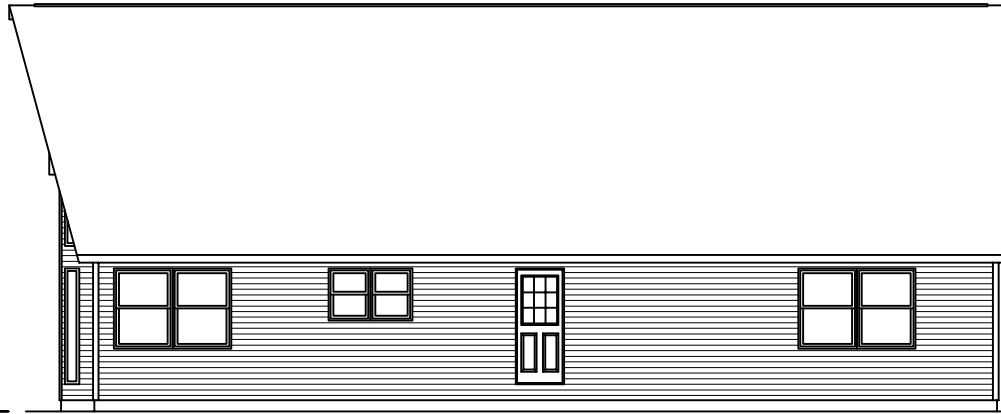

LEFT SIDE ELEVATION

SCALE: 1/8"= 1'-0"

REAR ELEVATION

SCALE: 1/8"= 1'-0"

RIGHT SIDE ELEVATION

SCALE: 1/8"= 1'-0"

SOME ITEMS DEPICTED IN THESE DRAWINGS
MAY BE OPTIONAL. PLEASE SEE SALES ORDER
FOR EXTENT OF MATERIAL PROVIDED.

FRONT ELEVATION

SCALE: 3/16"= 1'-0"

CUSTOM CAPE - 28 x 56

SOME ITEMS DEPICTED IN THESE DRAWINGS MAY BE OPTIONAL. PLEASE SEE SALES ORDER FOR EXTENT OF MATERIAL PROVIDED.

BILL LAKE MODULAR HOMES
 188 FLANDERS ROAD
 SPRAKERS, NY 12166
 (518) 673 - 2424