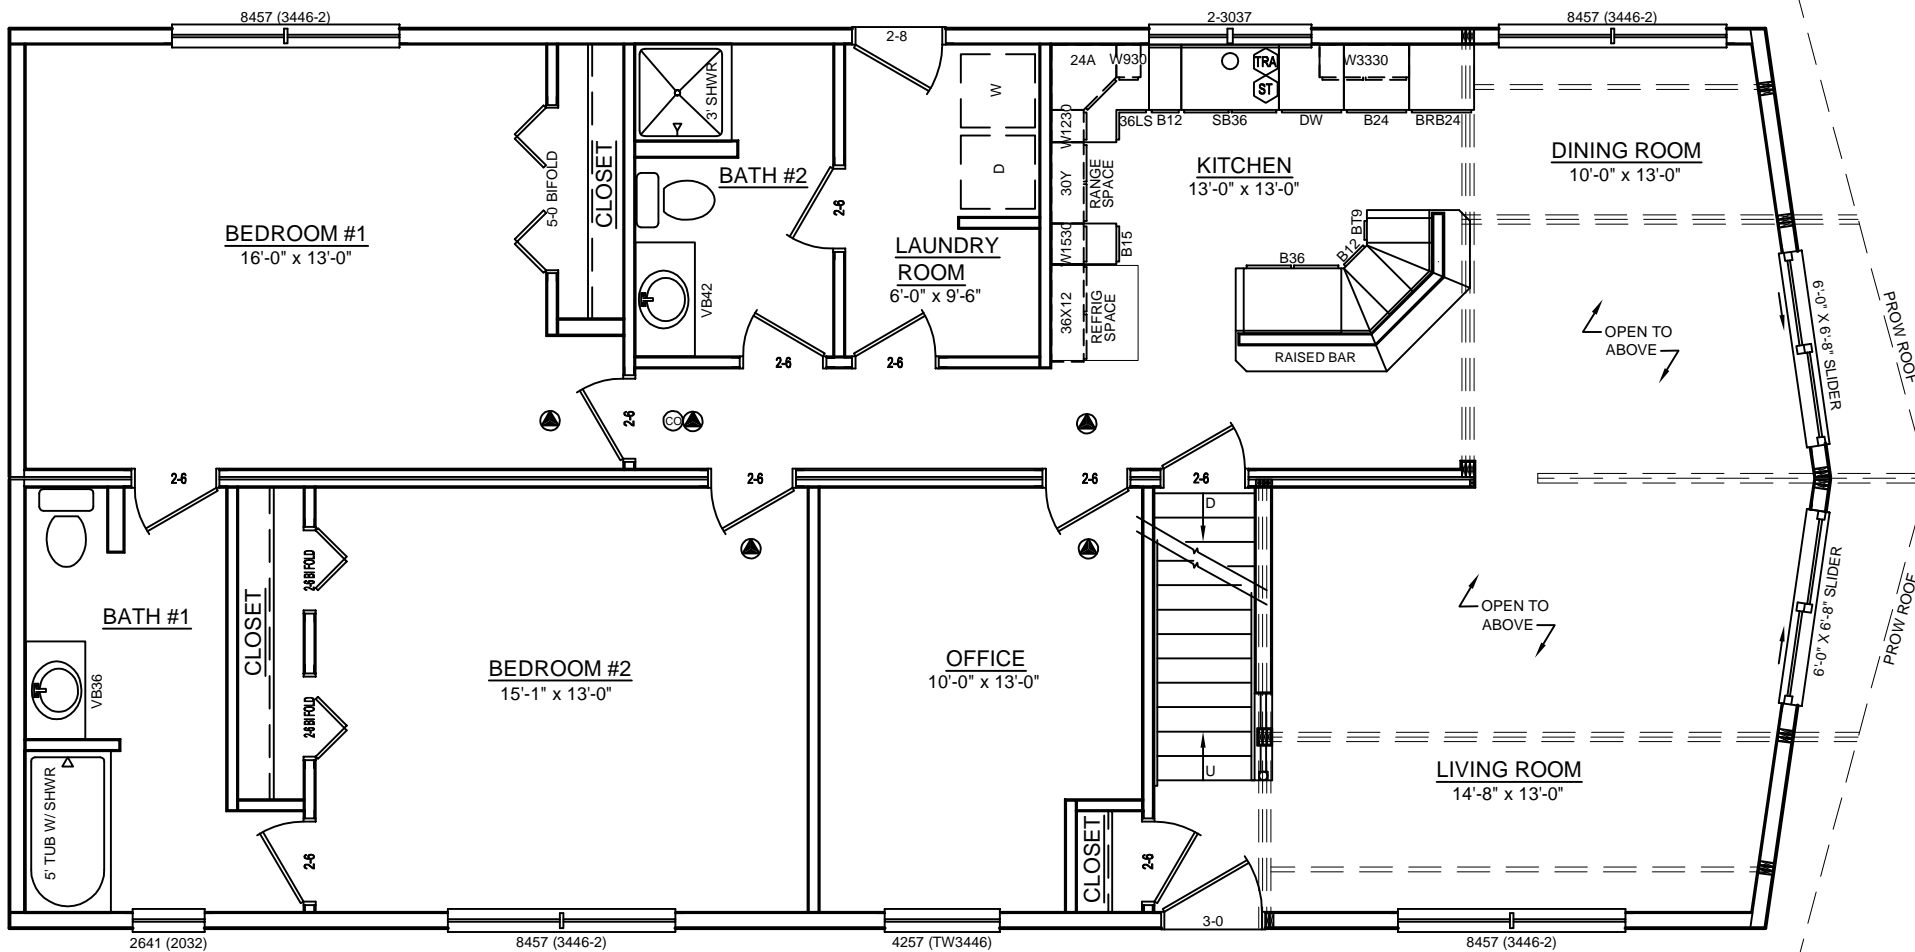

LEFT SIDE ELEVATION

SCALE: 1/8"= 1'-0"

REAR ELEVATION

SCALE: 1/8"= 1'-0"

RIGHT SIDE ELEVATION

SCALE: 1/8"= 1'-0"

SOME ITEMS DEPICTED IN THESE DRAWINGS
MAY BE OPTIONAL. PLEASE SEE SALES ORDER
FOR EXTENT OF MATERIAL PROVIDED.

FRONT ELEVATION

SCALE: 3/16"= 1'-0"

CUSTOM CAPE - 28 x 56

SOME ITEMS DEPICTED IN THESE DRAWINGS MAY BE OPTIONAL. PLEASE SEE SALES ORDER FOR EXTENT OF MATERIAL PROVIDED.

BILL LAKE MODULAR HOMES
 188 FLANDERS ROAD
 SPRAKERS, NY 12166
 (518) 673 - 2424