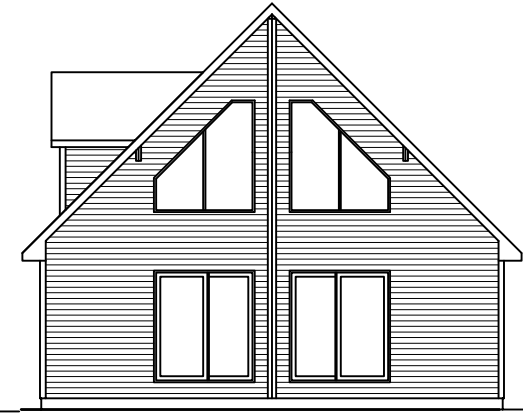

LEFT SIDE ELEVATION

SCALE: 1/8"= 1'-0"

REAR ELEVATION

SCALE: 1/8"= 1'-0"

RIGHT SIDE ELEVATION

SCALE: 1/8"= 1'-0"

SOME ITEMS DEPICTED IN THESE DRAWINGS
MAY BE OPTIONAL. PLEASE SEE SALES ORDER
FOR EXTENT OF MATERIAL PROVIDED.

FRONT ELEVATION

SCALE: 3/16"= 1'-0"

CUSTOM CAPE - 28 x 56

SOME ITEMS DEPICTED IN THESE DRAWINGS MAY BE OPTIONAL. PLEASE SEE SALES ORDER FOR EXTENT OF MATERIAL PROVIDED.

BILL LAKE MODULAR HOMES
 188 FLANDERS ROAD
 SPRAKERS, NY 12166
 (518) 673 - 2424