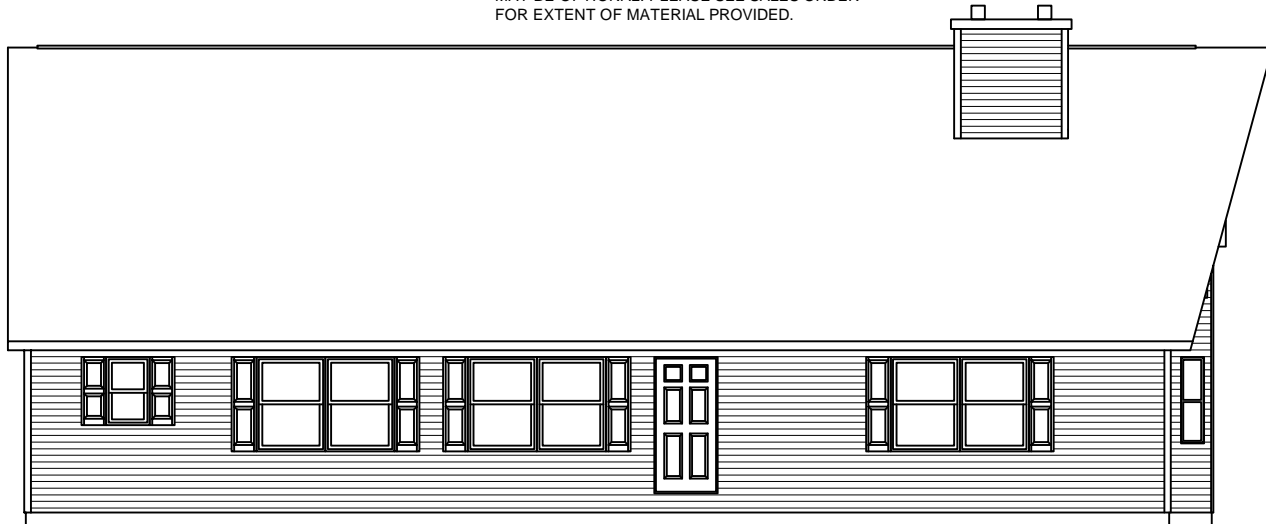

LEFT SIDE ELEVATION

SCALE: 1/8" = 1'-0"

REAR ELEVATION

SCALE: 1/8" = 1'-0"

SOME ITEMS DEPICTED IN THESE DRAWINGS
MAY BE OPTIONAL. PLEASE SEE SALES ORDER
FOR EXTENT OF MATERIAL PROVIDED.

FRONT ELEVATION

SCALE: 1/8" = 1'-0"

RIGHT SIDE ELEVATION

SCALE: 1/8" = 1'-0"

CUSTOM CAPE - 28 x 60

SOME ITEMS DEPICTED IN THESE DRAWINGS MAY BE OPTIONAL. PLEASE SEE SALES ORDER FOR EXTENT OF MATERIAL PROVIDED.

BILL LAKE MODULAR HOMES
 188 FLANDERS ROAD
 SPRAKERS, NY 12166
 (518) 673 - 2424