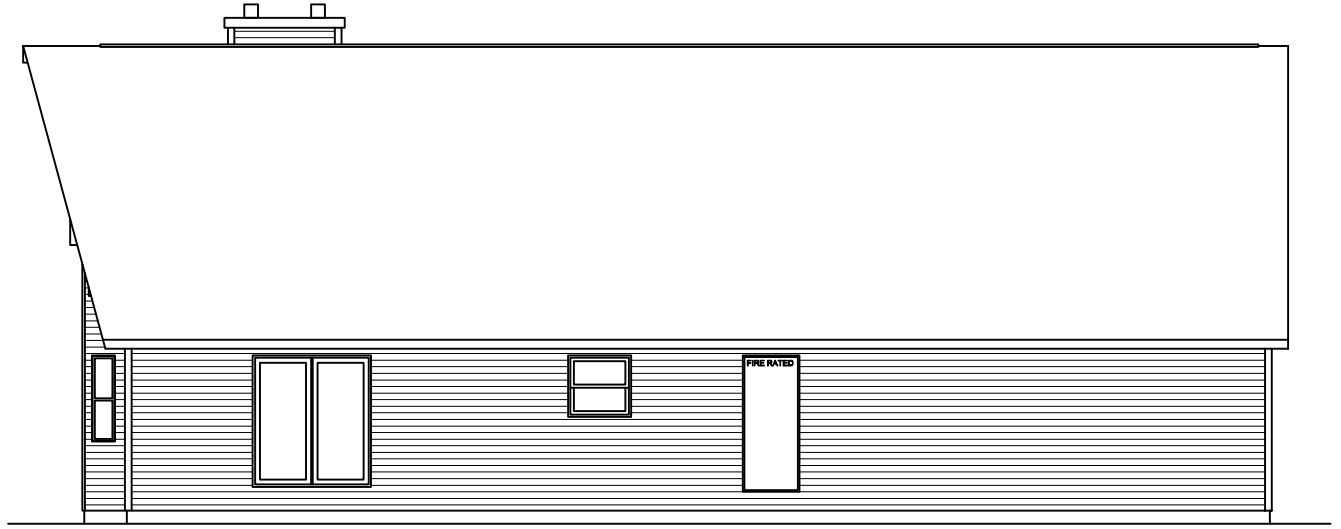

LEFT SIDE ELEVATION

SCALE: 1/8" = 1'-0"

REAR ELEVATION

SCALE: 1/8" = 1'-0"

SOME ITEMS DEPICTED IN THESE DRAWINGS
MAY BE OPTIONAL. PLEASE SEE SALES ORDER
FOR EXTENT OF MATERIAL PROVIDED.

FRONT ELEVATION

SCALE: 1/8" = 1'-0"

RIGHT SIDE ELEVATION

SCALE: 1/8" = 1'-0"

CUSTOM CAPE - 28 x 60

SOME ITEMS DEPICTED IN THESE DRAWINGS MAY BE OPTIONAL. PLEASE SEE SALES ORDER FOR EXTENT OF MATERIAL PROVIDED.

BILL LAKE MODULAR HOMES
 188 FLANDERS ROAD
 SPRAKERS, NY 12166
 (518) 673 - 2424