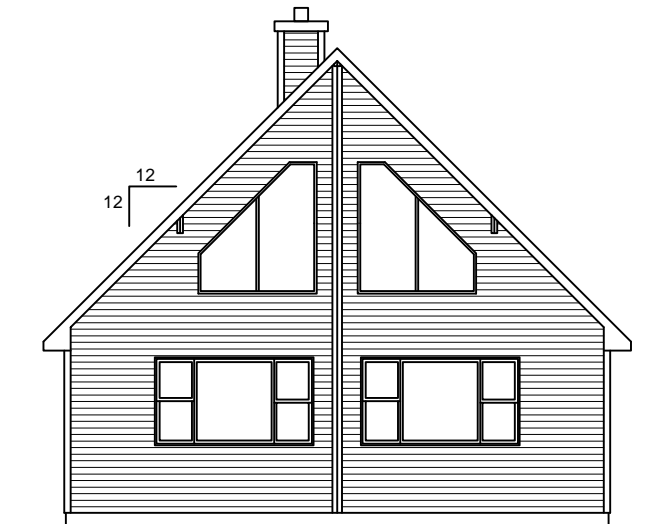

LEFT SIDE ELEVATION

SCALE: 1/8" = 1'-0"

REAR ELEVATION

SCALE: 1/8" = 1'-0"

SOME ITEMS DEPICTED IN THESE DRAWINGS
MAY BE OPTIONAL. PLEASE SEE SALES ORDER
FOR EXTENT OF MATERIAL PROVIDED.

FRONT ELEVATION

SCALE: 1/8" = 1'-0"

RIGHT SIDE ELEVATION

SCALE: 1/8" = 1'-0"

CUSTOM CAPE - 28 x 60

SOME ITEMS DEPICTED IN THESE DRAWINGS MAY BE OPTIONAL. PLEASE SEE SALES ORDER FOR EXTENT OF MATERIAL PROVIDED.

BILL LAKE MODULAR HOMES
 188 FLANDERS ROAD
 SPRAKERS, NY 12166
 (518) 673 - 2424