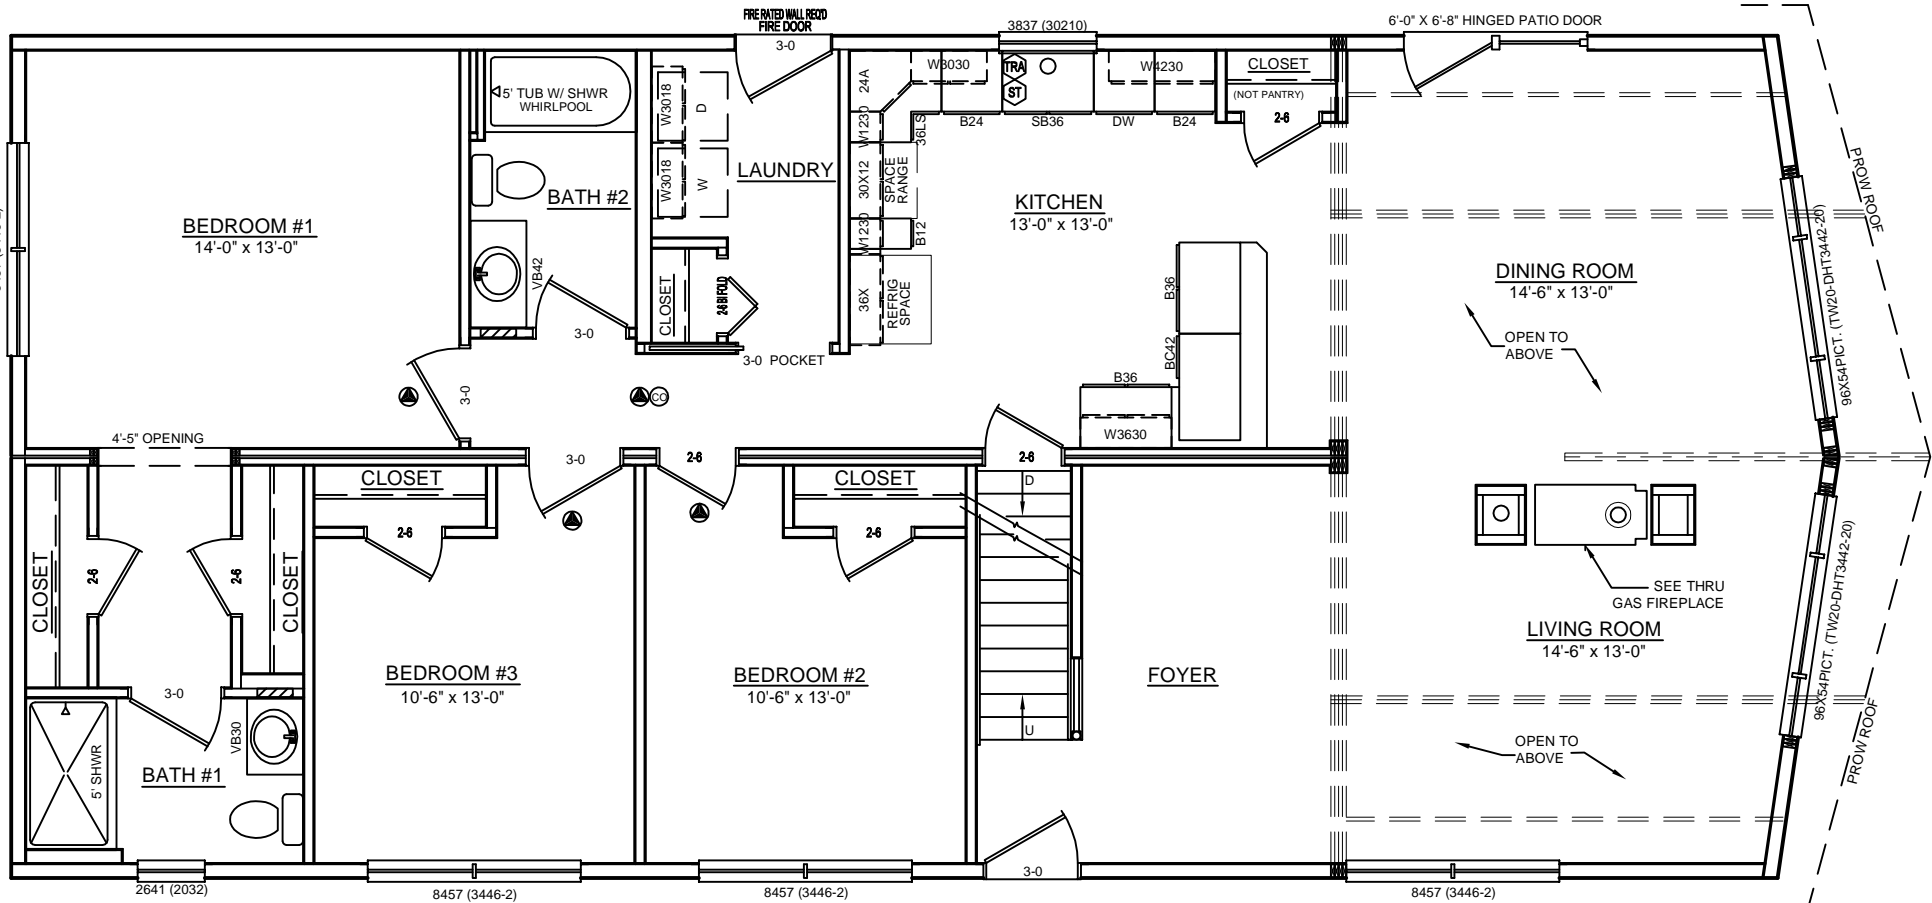

LEFT SIDE ELEVATION

SCALE: 1/8" = 1'-0"

REAR ELEVATION

SCALE: 1/8" = 1'-0"

SOME ITEMS DEPICTED IN THESE DRAWINGS
MAY BE OPTIONAL. PLEASE SEE SALES ORDER
FOR EXTENT OF MATERIAL PROVIDED.

FRONT ELEVATION

SCALE: 1/8" = 1'-0"

RIGHT SIDE ELEVATION

SCALE: 1/8" = 1'-0"

CUSTOM CAPE - 28 x 60

SOME ITEMS DEPICTED IN THESE DRAWINGS MAY BE OPTIONAL. PLEASE SEE SALES ORDER FOR EXTENT OF MATERIAL PROVIDED.

BILL LAKE MODULAR HOMES
 188 FLANDERS ROAD
 SPRAKERS, NY 12166
 (518) 673 - 2424