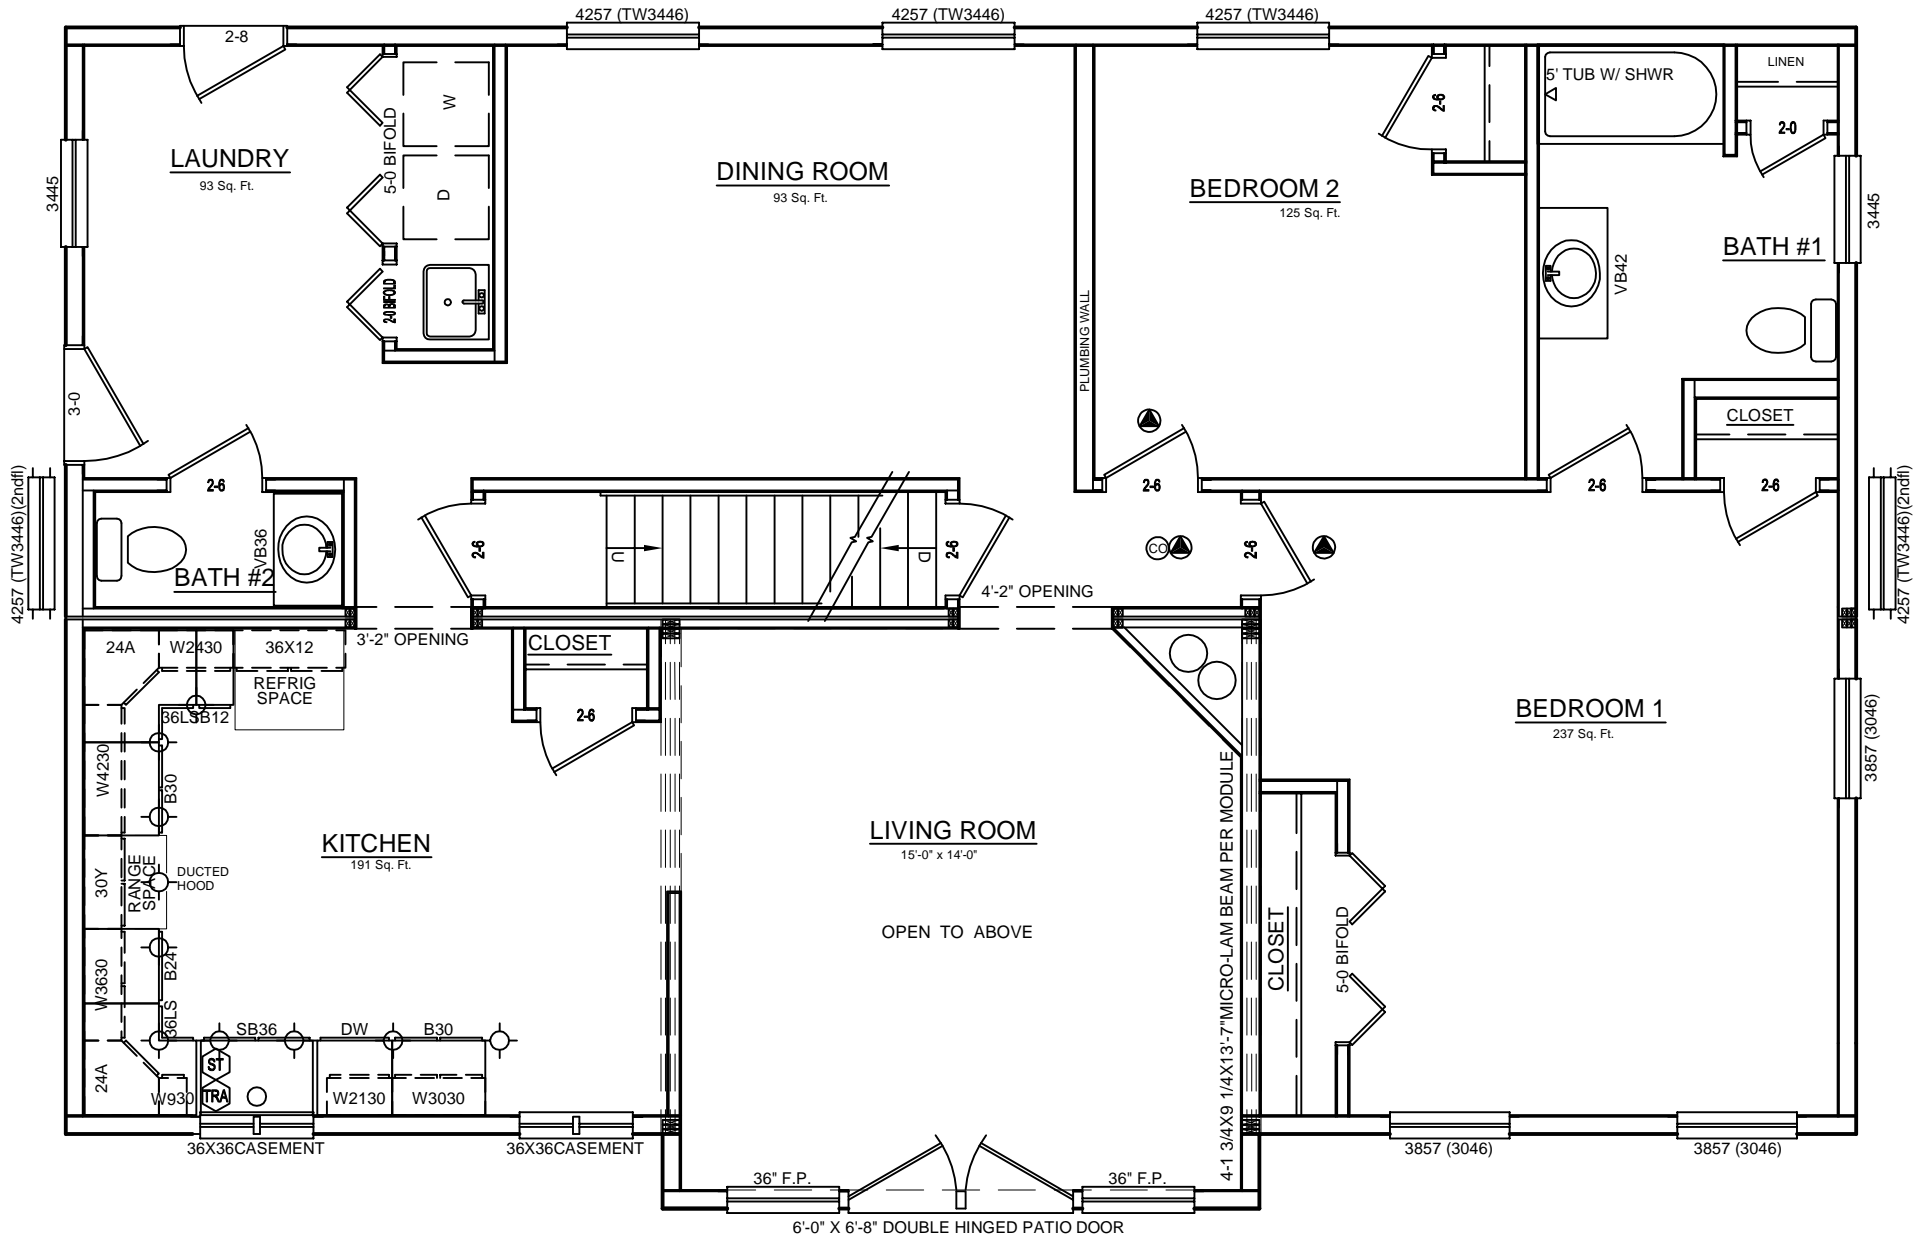

LEFT SIDE ELEVATION

SCALE: 1/8" = 1'-0"

REAR ELEVATION

SCALE: 1/8" = 1'-0"

SOME ITEMS DEPICTED IN THESE DRAWINGS
MAY BE OPTIONAL. PLEASE SEE SALES ORDER
FOR EXTENT OF MATERIAL PROVIDED.

FRONT ELEVATION

SCALE: 3/16" = 1'-0"

RIGHT SIDE ELEVATION

SCALE: 1/8" = 1'-0"

CUSTOM CAPE - 30 x 48

SOME ITEMS DEPICTED IN THESE DRAWINGS MAY BE OPTIONAL. PLEASE SEE SALES ORDER FOR EXTENT OF MATERIAL PROVIDED.

BILL LAKE MODULAR HOMES
 188 FLANDERS ROAD
 SPRAKERS, NY 12166
 (518) 673 - 2424