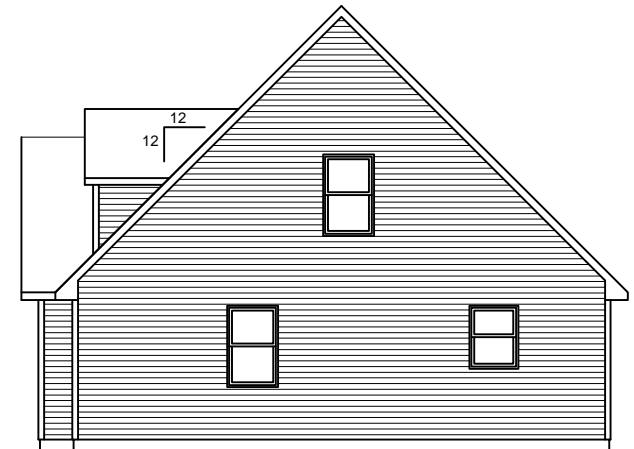

LEFT SIDE ELEVATION

SCALE: 1/8" = 1'-0"

REAR ELEVATION

SCALE: 1/8" = 1'-0"

SOME ITEMS DEPICTED IN THESE DRAWINGS
MAY BE OPTIONAL. PLEASE SEE SALES ORDER
FOR EXTENT OF MATERIAL PROVIDED.

FRONT ELEVATION

SCALE: 3/16" = 1'-0"

RIGHT SIDE ELEVATION

SCALE: 1/8" = 1'-0"

CUSTOM CAPE - 30 x 48

SOME ITEMS DEPICTED IN THESE DRAWINGS MAY BE OPTIONAL. PLEASE SEE SALES ORDER FOR EXTENT OF MATERIAL PROVIDED.

BILL LAKE MODULAR HOMES
 188 FLANDERS ROAD
 SPRAKERS, NY 12166
 (518) 673 - 2424