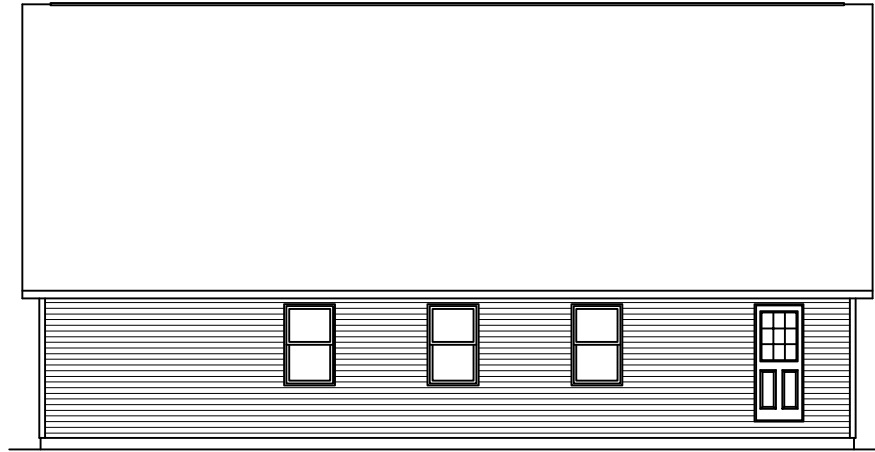

LEFT SIDE ELEVATION

SCALE: 1/8" = 1'-0"

REAR ELEVATION

SCALE: 1/8" = 1'-0"

SOME ITEMS DEPICTED IN THESE DRAWINGS
MAY BE OPTIONAL. PLEASE SEE SALES ORDER
FOR EXTENT OF MATERIAL PROVIDED.

FRONT ELEVATION

SCALE: 3/16" = 1'-0"

RIGHT SIDE ELEVATION

SCALE: 1/8" = 1'-0"

CUSTOM CAPE - 30 x 48

SOME ITEMS DEPICTED IN THESE DRAWINGS MAY BE OPTIONAL. PLEASE SEE SALES ORDER FOR EXTENT OF MATERIAL PROVIDED.

BILL LAKE MODULAR HOMES
 188 FLANDERS ROAD
 SPRAKERS, NY 12166
 (518) 673 - 2424