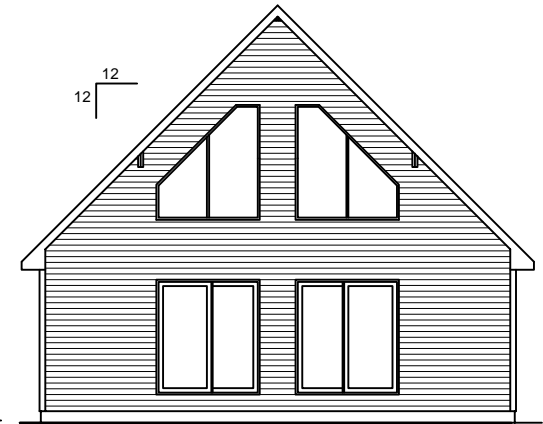

LEFT SIDE ELEVATION

SCALE: 1/8"= 1'-0"

REAR ELEVATION

SCALE: 1/8"= 1'-0"

RIGHT SIDE ELEVATION

SCALE: 1/8"= 1'-0"

FRONT ELEVATION

SCALE: 3/16"= 1'-0"

SOME ITEMS DEPICTED IN THESE DRAWINGS
MAY BE OPTIONAL. PLEASE SEE SALES ORDER
FOR EXTENT OF MATERIAL PROVIDED.

CUSTOM CAPE - 30 x 48

SOME ITEMS DEPICTED IN THESE DRAWINGS MAY BE OPTIONAL. PLEASE SEE SALES ORDER FOR EXTENT OF MATERIAL PROVIDED.