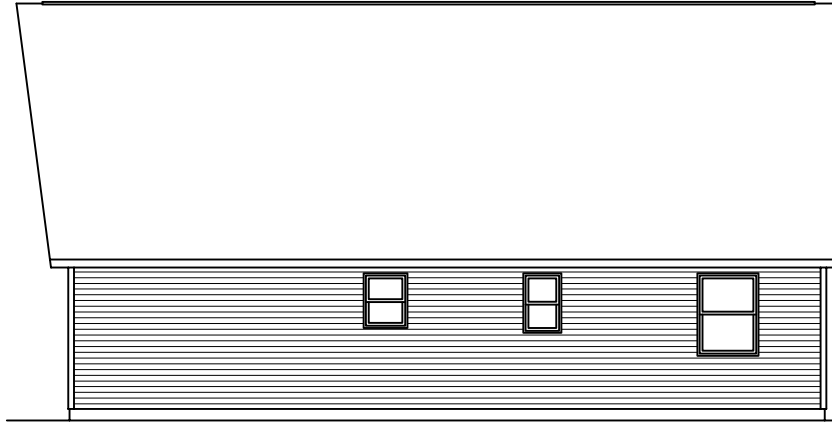

LEFT SIDE ELEVATION

SCALE: 1/8"= 1'-0"

REAR ELEVATION

SCALE: 1/8"= 1'-0"

RIGHT SIDE ELEVATION

SCALE: 1/8"= 1'-0"

FRONT ELEVATION

SCALE: 3/16"= 1'-0"

SOME ITEMS DEPICTED IN THESE DRAWINGS
MAY BE OPTIONAL. PLEASE SEE SALES ORDER
FOR EXTENT OF MATERIAL PROVIDED.

CUSTOM CAPE - 30 x 48

SOME ITEMS DEPICTED IN THESE DRAWINGS MAY BE OPTIONAL. PLEASE SEE SALES ORDER FOR EXTENT OF MATERIAL PROVIDED.