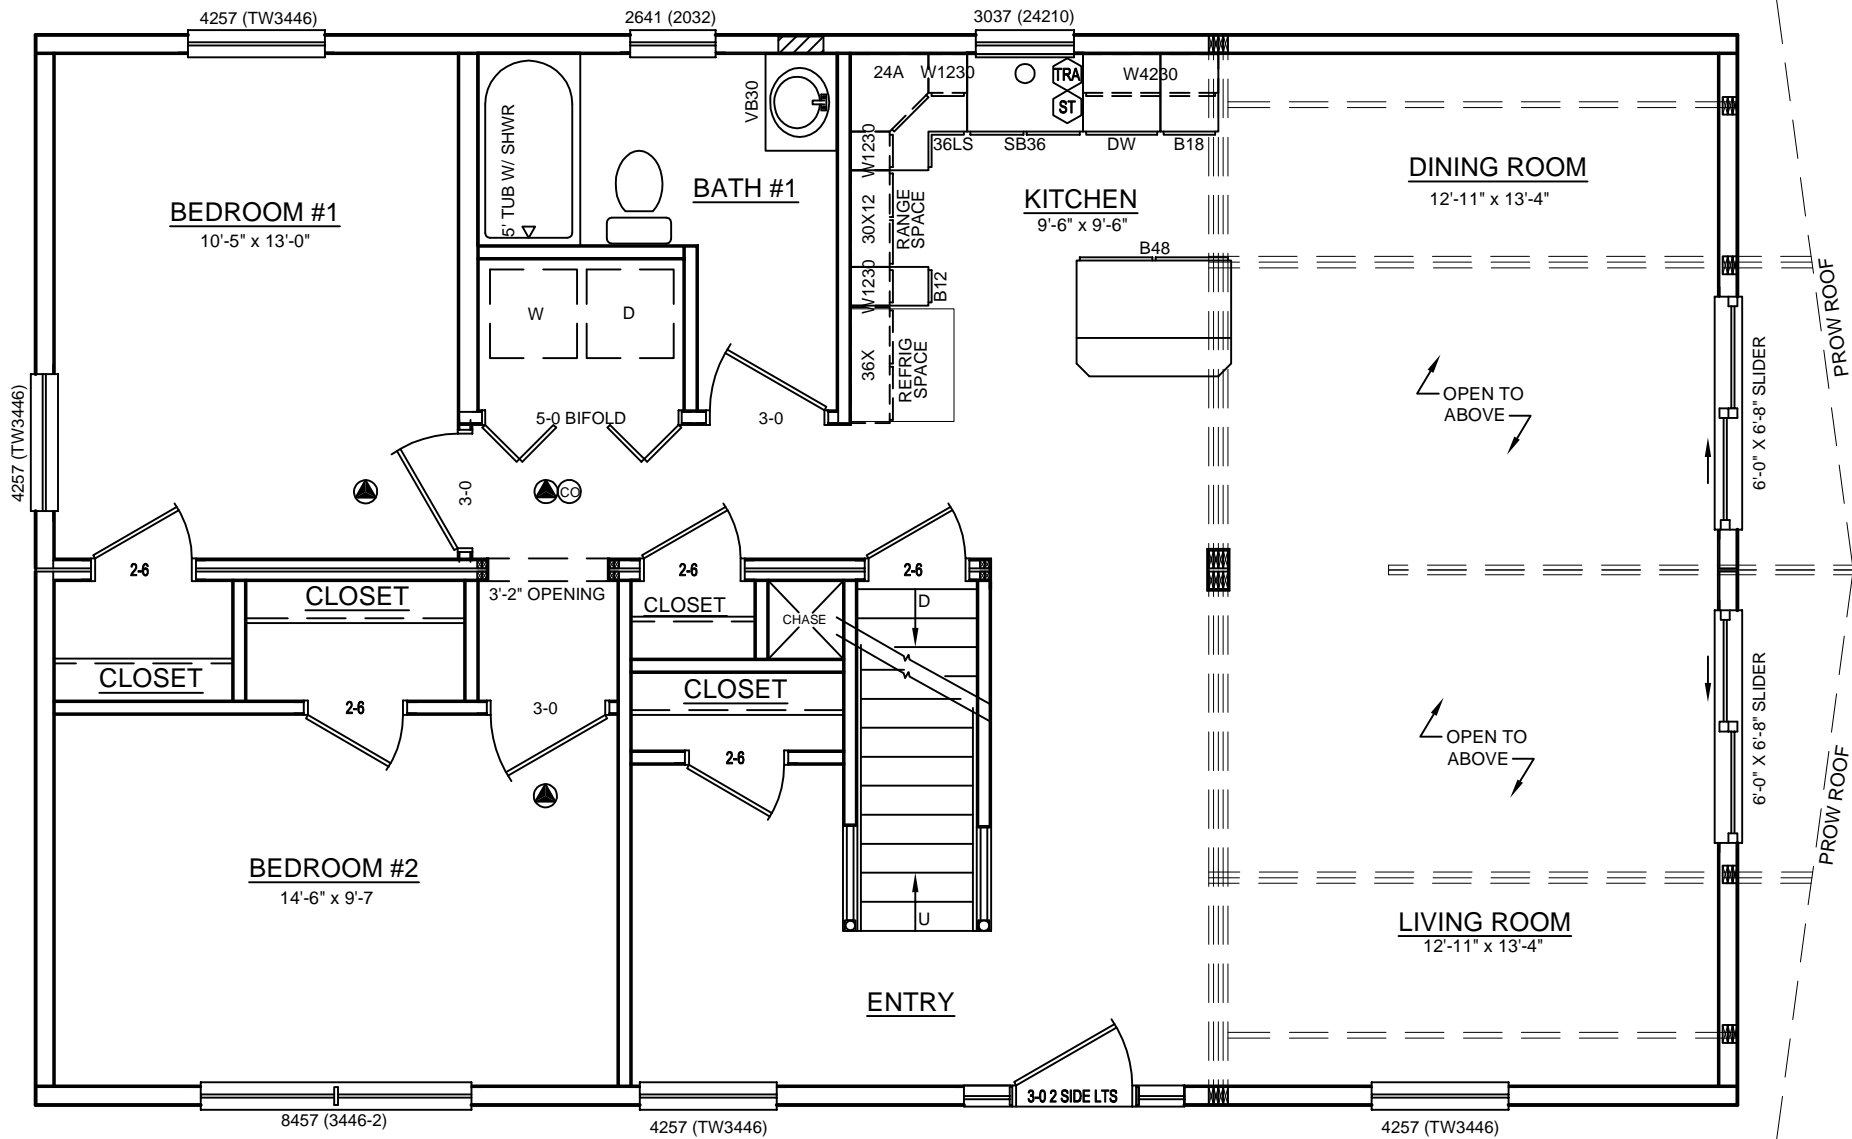

LEFT SIDE ELEVATION

SCALE: 1/8"= 1'-0"

REAR ELEVATION

SCALE: 1/8"= 1'-0"

RIGHT SIDE ELEVATION

SCALE: 1/8"= 1'-0"

FRONT ELEVATION

SCALE: 3/16"= 1'-0"

SOME ITEMS DEPICTED IN THESE DRAWINGS
MAY BE OPTIONAL. PLEASE SEE SALES ORDER
FOR EXTENT OF MATERIAL PROVIDED.

CUSTOM CAPE - 30 x 48

SOME ITEMS DEPICTED IN THESE DRAWINGS MAY BE OPTIONAL. PLEASE SEE SALES ORDER FOR EXTENT OF MATERIAL PROVIDED.