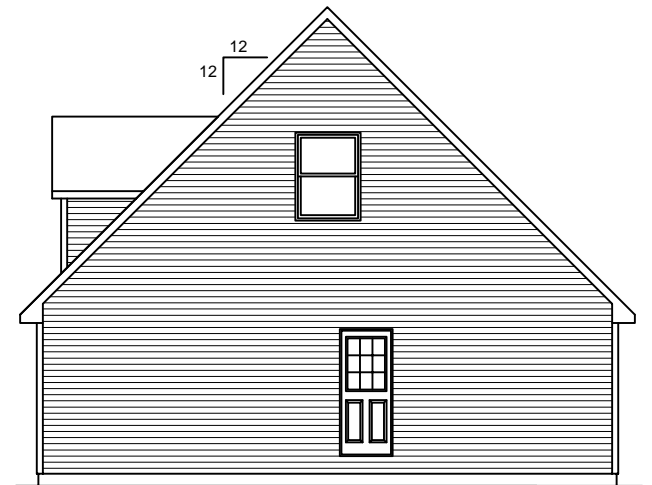

LEFT SIDE ELEVATION

SCALE: 1/8"= 1'-0"

REAR ELEVATION

SCALE: 1/8"= 1'-0"

SOME ITEMS DEPICTED IN THESE DRAWINGS
MAY BE OPTIONAL. PLEASE SEE SALES ORDER
FOR EXTENT OF MATERIAL PROVIDED.

FRONT ELEVATION

SCALE: 3/16"= 1'-0"

RIGHT SIDE ELEVATION

SCALE: 1/8"= 1'-0"

CUSTOM CAPE - 32 x 66

SOME ITEMS DEPICTED IN THESE DRAWINGS MAY BE OPTIONAL. PLEASE SEE SALES ORDER FOR EXTENT OF MATERIAL PROVIDED.

BILL LAKE MODULAR HOMES
188 FLANDERS ROAD
SPRAKERS, NY 12166
(518) 673 - 2424