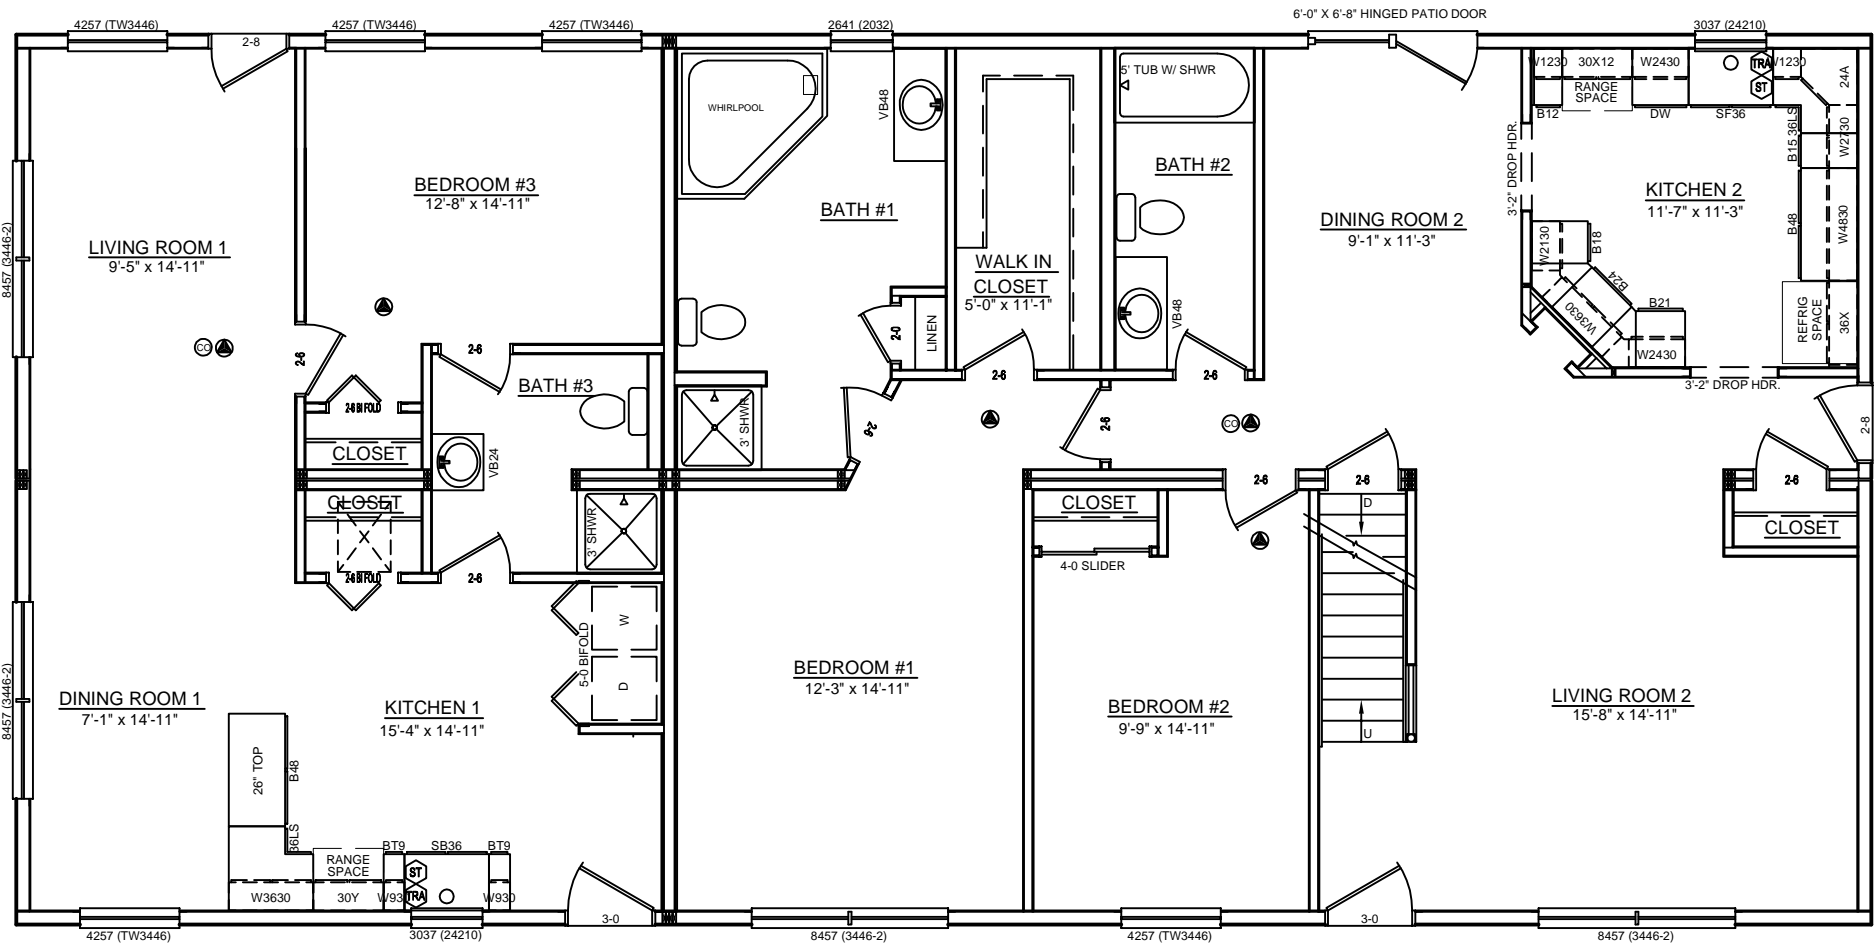

LEFT SIDE ELEVATION

SCALE: 1/8"= 1'-0"

REAR ELEVATION

SCALE: 1/8"= 1'-0"

SOME ITEMS DEPICTED IN THESE DRAWINGS
MAY BE OPTIONAL. PLEASE SEE SALES ORDER
FOR EXTENT OF MATERIAL PROVIDED.

FRONT ELEVATION

SCALE: 3/16"= 1'-0"

RIGHT SIDE ELEVATION

SCALE: 1/8"= 1'-0"

CUSTOM CAPE - 32 x 66

SOME ITEMS DEPICTED IN THESE DRAWINGS MAY BE OPTIONAL. PLEASE SEE SALES ORDER FOR EXTENT OF MATERIAL PROVIDED.

BILL LAKE MODULAR HOMES
188 FLANDERS ROAD
SPRAKERS, NY 12166
(518) 673 - 2424