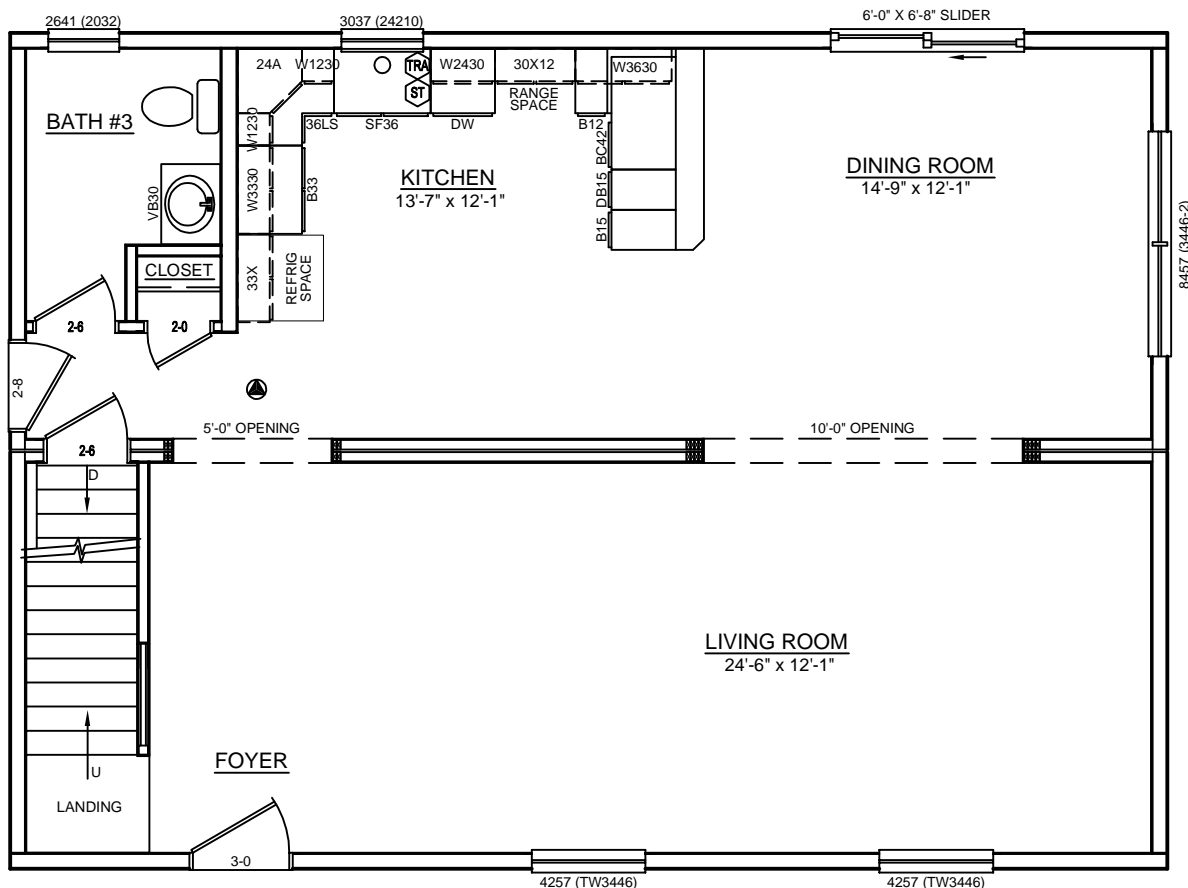

LEFT SIDE ELEVATION

SCALE: 1/8"= 1'-0"

REAR ELEVATION

SCALE: 1/8"= 1'-0"

RIGHT SIDE ELEVATION

SCALE: 1/8"= 1'-0"

FRONT ELEVATION

SCALE: 3/16"= 1'-0"

SOME ITEMS DEPICTED IN THESE DRAWINGS
MAY BE OPTIONAL. PLEASE SEE SALES ORDER
FOR EXTENT OF MATERIAL PROVIDED.

CUSTOM COLONIAL - 26 x 36

SOME ITEMS DEPICTED IN THESE DRAWINGS MAY BE OPTIONAL. PLEASE SEE SALES ORDER FOR EXTENT OF MATERIAL PROVIDED.