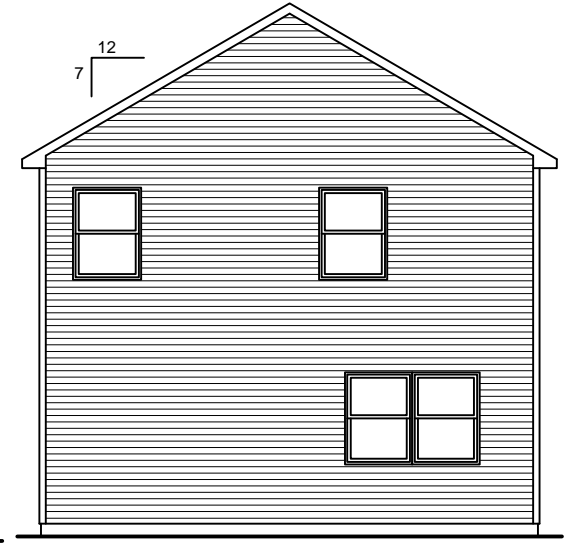

LEFT SIDE ELEVATION

SCALE: 1/8"= 1'-0"

REAR ELEVATION

SCALE: 1/8"= 1'-0"

RIGHT SIDE ELEVATION

SCALE: 1/8"= 1'-0"

FRONT ELEVATION

SCALE: 3/16"= 1'-0"

SOME ITEMS DEPICTED IN THESE DRAWINGS
MAY BE OPTIONAL. PLEASE SEE SALES ORDER
FOR EXTENT OF MATERIAL PROVIDED.

CUSTOM COLONIAL - 26 x 36

SOME ITEMS DEPICTED IN THESE DRAWINGS MAY BE OPTIONAL. PLEASE SEE SALES ORDER FOR EXTENT OF MATERIAL PROVIDED.