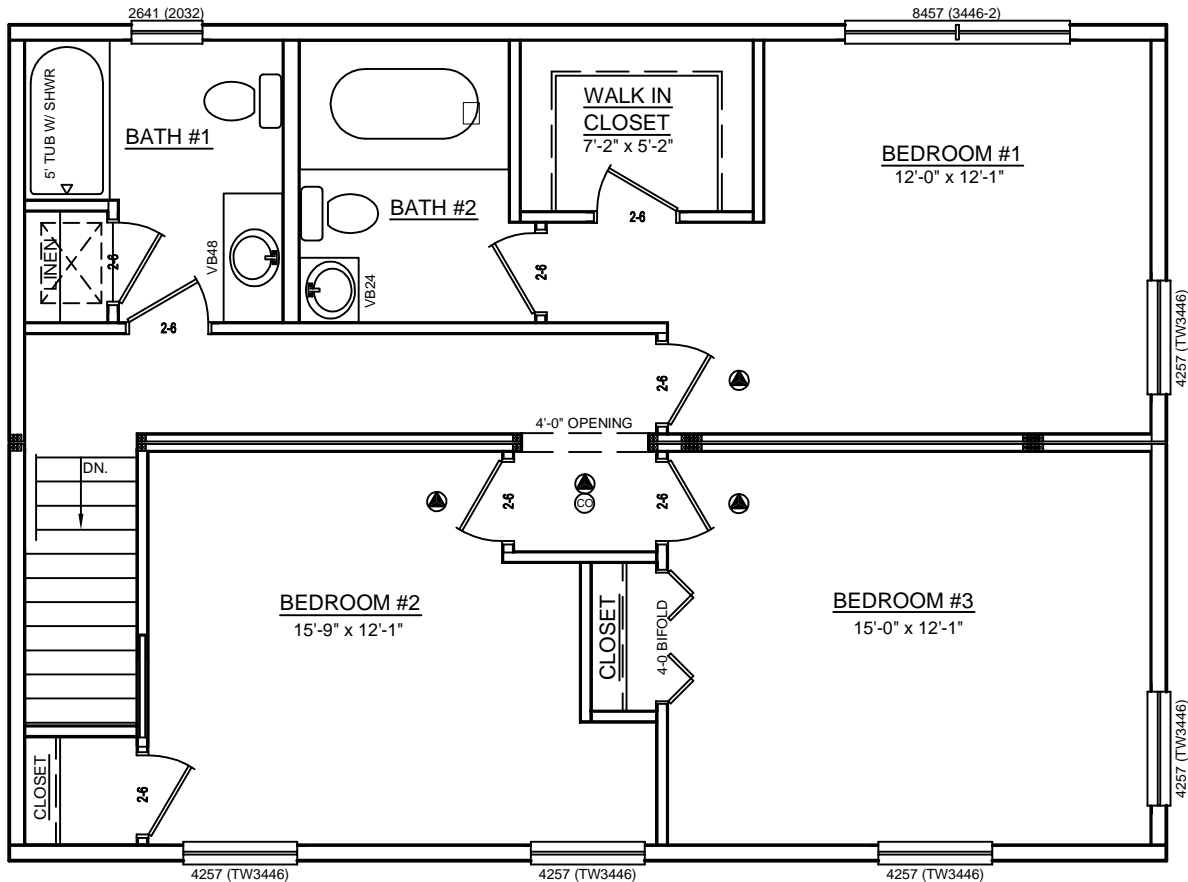

LEFT SIDE ELEVATION

SCALE: 1/8"= 1'-0"

REAR ELEVATION

SCALE: 1/8"= 1'-0"

RIGHT SIDE ELEVATION

SCALE: 1/8"= 1'-0"

FRONT ELEVATION

SCALE: 3/16"= 1'-0"

SOME ITEMS DEPICTED IN THESE DRAWINGS
MAY BE OPTIONAL. PLEASE SEE SALES ORDER
FOR EXTENT OF MATERIAL PROVIDED.

CUSTOM COLONIAL - 26 x 36

SOME ITEMS DEPICTED IN THESE DRAWINGS MAY BE OPTIONAL. PLEASE SEE SALES ORDER FOR EXTENT OF MATERIAL PROVIDED.