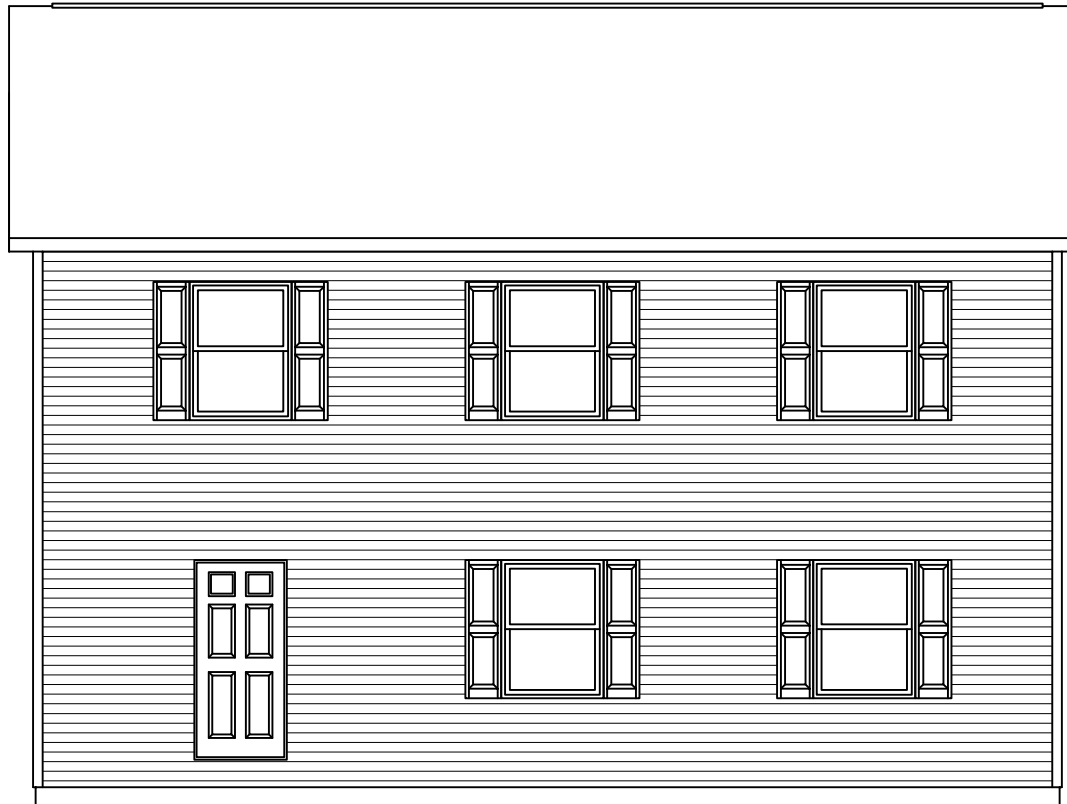

LEFT SIDE ELEVATION

SCALE: 1/8"= 1'-0"

REAR ELEVATION

SCALE: 1/8"= 1'-0"

RIGHT SIDE ELEVATION

SCALE: 1/8"= 1'-0"

FRONT ELEVATION

SCALE: 3/16"= 1'-0"

SOME ITEMS DEPICTED IN THESE DRAWINGS
MAY BE OPTIONAL. PLEASE SEE SALES ORDER
FOR EXTENT OF MATERIAL PROVIDED.

CUSTOM COLONIAL - 26 x 36

SOME ITEMS DEPICTED IN THESE DRAWINGS MAY BE OPTIONAL. PLEASE SEE SALES ORDER FOR EXTENT OF MATERIAL PROVIDED.