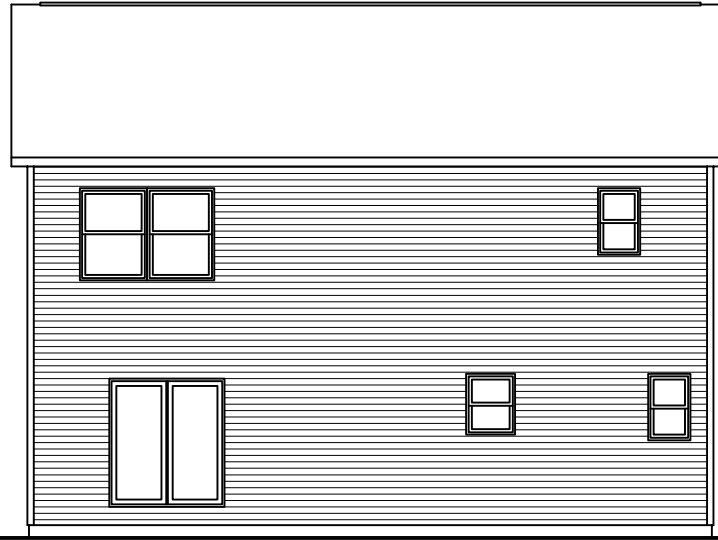

LEFT SIDE ELEVATION

SCALE: 1/8"= 1'-0"

REAR ELEVATION

SCALE: 1/8"= 1'-0"

RIGHT SIDE ELEVATION

SCALE: 1/8"= 1'-0"

FRONT ELEVATION

SCALE: 3/16"= 1'-0"

SOME ITEMS DEPICTED IN THESE DRAWINGS
MAY BE OPTIONAL. PLEASE SEE SALES ORDER
FOR EXTENT OF MATERIAL PROVIDED.

CUSTOM COLONIAL - 26 x 36

SOME ITEMS DEPICTED IN THESE DRAWINGS MAY BE OPTIONAL. PLEASE SEE SALES ORDER FOR EXTENT OF MATERIAL PROVIDED.