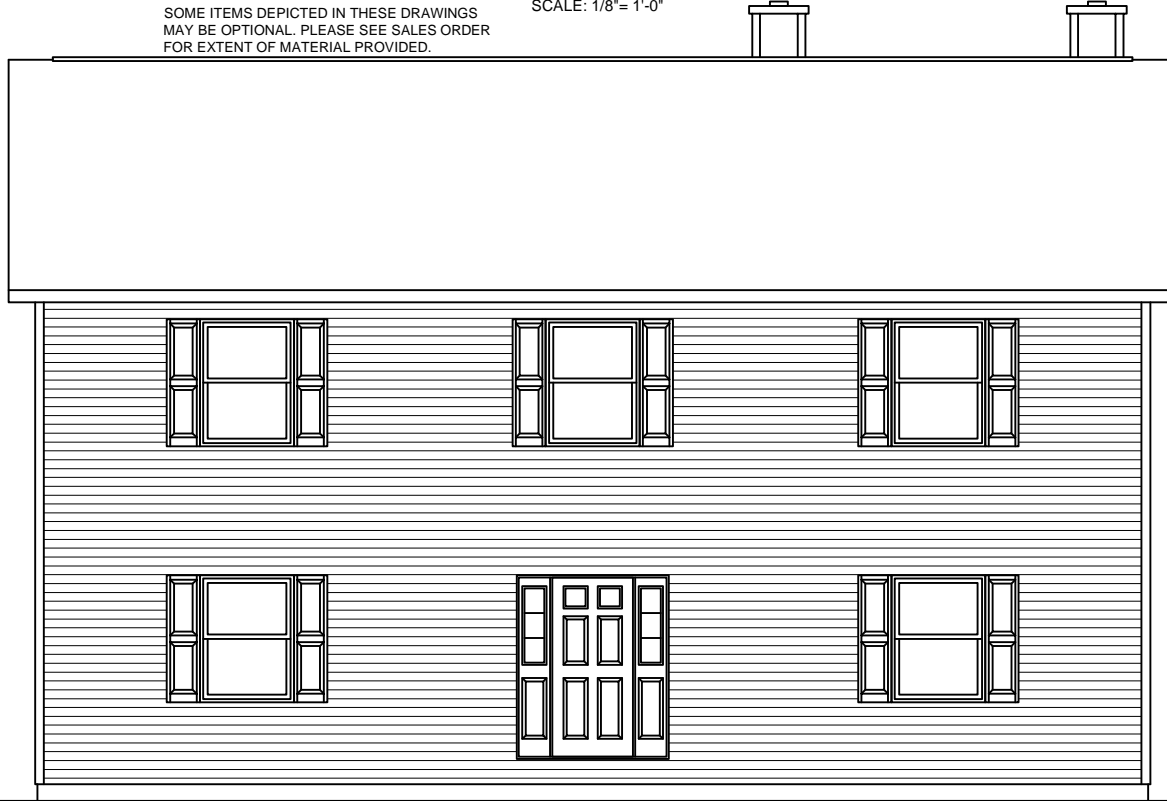

LEFT SIDE ELEVATION

SCALE: 1/8"= 1'-0"

REAR ELEVATION

SCALE: 1/8"= 1'-0"

RIGHT SIDE ELEVATION

SCALE: 1/8"= 1'-0"

SOME ITEMS DEPICTED IN THESE DRAWINGS
MAY BE OPTIONAL. PLEASE SEE SALES ORDER
FOR EXTENT OF MATERIAL PROVIDED.

FRONT ELEVATION

SCALE: 3/16"= 1'-0"