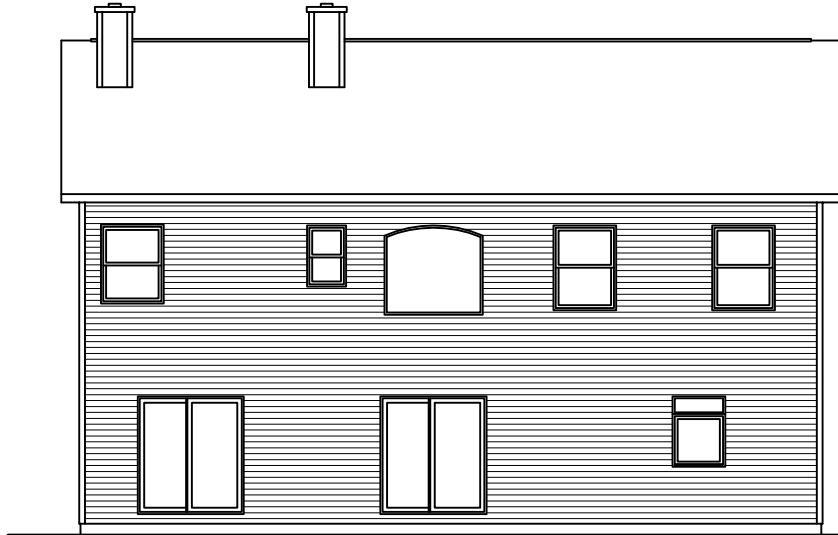

LEFT SIDE ELEVATION

SCALE: 1/8"= 1'-0"

REAR ELEVATION

SCALE: 1/8"= 1'-0"

RIGHT SIDE ELEVATION

SCALE: 1/8"= 1'-0"

SOME ITEMS DEPICTED IN THESE DRAWINGS
MAY BE OPTIONAL. PLEASE SEE SALES ORDER
FOR EXTENT OF MATERIAL PROVIDED.

FRONT ELEVATION

SCALE: 3/16"= 1'-0"