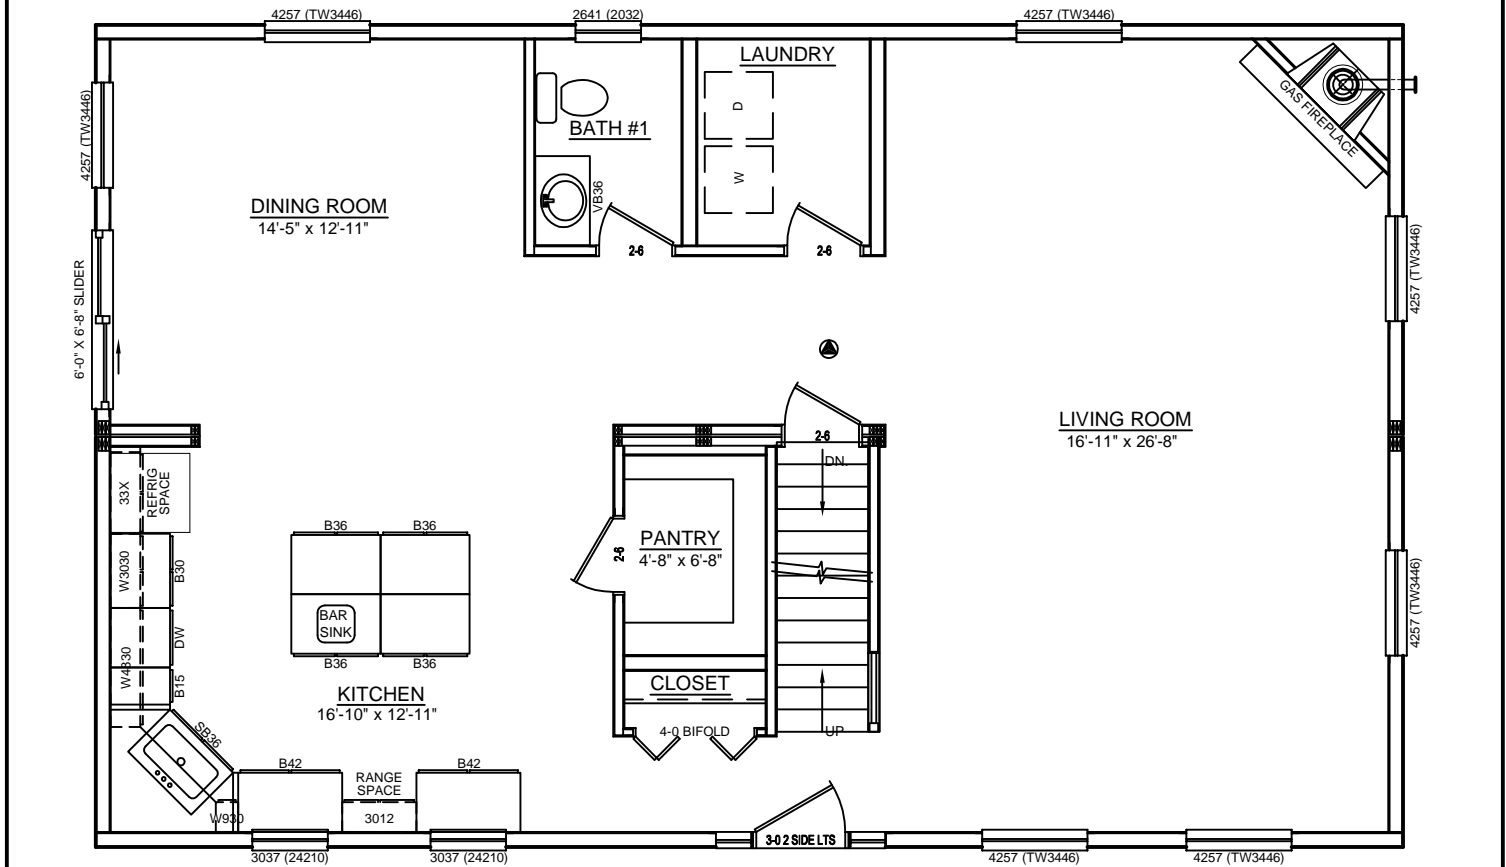

LEFT SIDE ELEVATION

SCALE: 1/8" = 1'-0"

REAR ELEVATION

SCALE: 1/8" = 1'-0"

RIGHT SIDE ELEVATION

SCALE: 1/8" = 1'-0"

SOME ITEMS DEPICTED IN THESE DRAWINGS
MAY BE OPTIONAL. PLEASE SEE SALES ORDER
FOR EXTENT OF MATERIAL PROVIDED.

681

FRONT ELEVATION

SCALE: 3/16" = 1'-0"

CUSTOM COLONIAL - 28 x 44

SOME ITEMS DEPICTED IN THESE DRAWINGS MAY BE OPTIONAL. PLEASE SEE SALES ORDER FOR EXTENT OF MATERIAL PROVIDED.

BILL LAKE MODULAR HOMES
 188 FLANDERS ROAD
 SPRAKERS, NY 12166
 (518) 673 - 2424