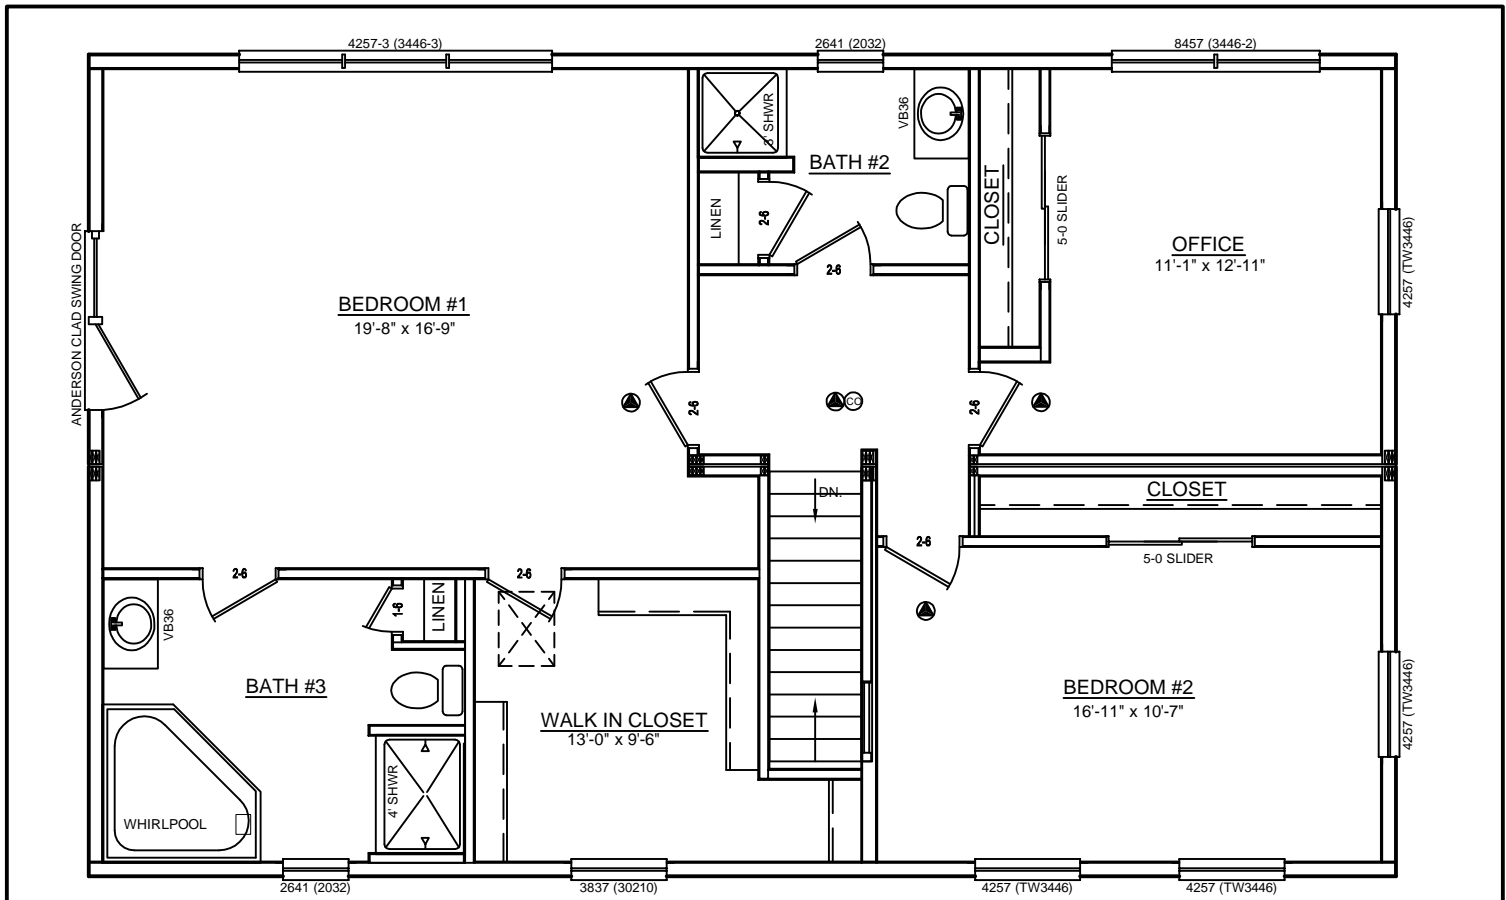

LEFT SIDE ELEVATION

SCALE: 1/8" = 1'-0"

REAR ELEVATION

SCALE: 1/8" = 1'-0"

RIGHT SIDE ELEVATION

SCALE: 1/8" = 1'-0"

SOME ITEMS DEPICTED IN THESE DRAWINGS
MAY BE OPTIONAL. PLEASE SEE SALES ORDER
FOR EXTENT OF MATERIAL PROVIDED.

681

FRONT ELEVATION

SCALE: 3/16" = 1'-0"

CUSTOM COLONIAL - 28 x 44

SOME ITEMS DEPICTED IN THESE DRAWINGS MAY BE OPTIONAL. PLEASE SEE SALES ORDER FOR EXTENT OF MATERIAL PROVIDED.

BILL LAKE MODULAR HOMES
 188 FLANDERS ROAD
 SPRAKERS, NY 12166
 (518) 673 - 2424