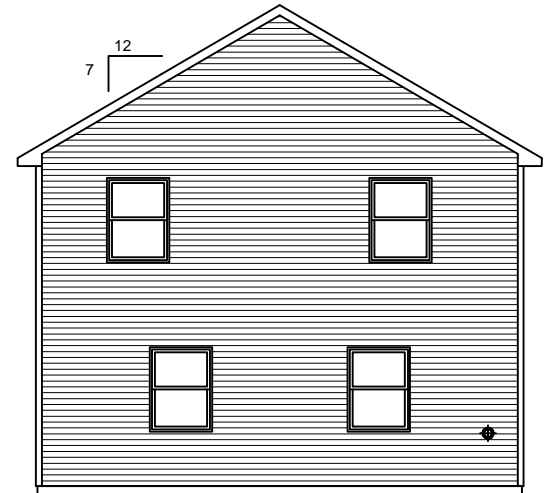

LEFT SIDE ELEVATION

SCALE: 1/8" = 1'-0"

REAR ELEVATION

SCALE: 1/8" = 1'-0"

RIGHT SIDE ELEVATION

SCALE: 1/8" = 1'-0"

SOME ITEMS DEPICTED IN THESE DRAWINGS
MAY BE OPTIONAL. PLEASE SEE SALES ORDER
FOR EXTENT OF MATERIAL PROVIDED.

681

FRONT ELEVATION

SCALE: 3/16" = 1'-0"

CUSTOM COLONIAL - 28 x 44

SOME ITEMS DEPICTED IN THESE DRAWINGS MAY BE OPTIONAL. PLEASE SEE SALES ORDER FOR EXTENT OF MATERIAL PROVIDED.

BILL LAKE MODULAR HOMES
 188 FLANDERS ROAD
 SPRAKERS, NY 12166
 (518) 673 - 2424