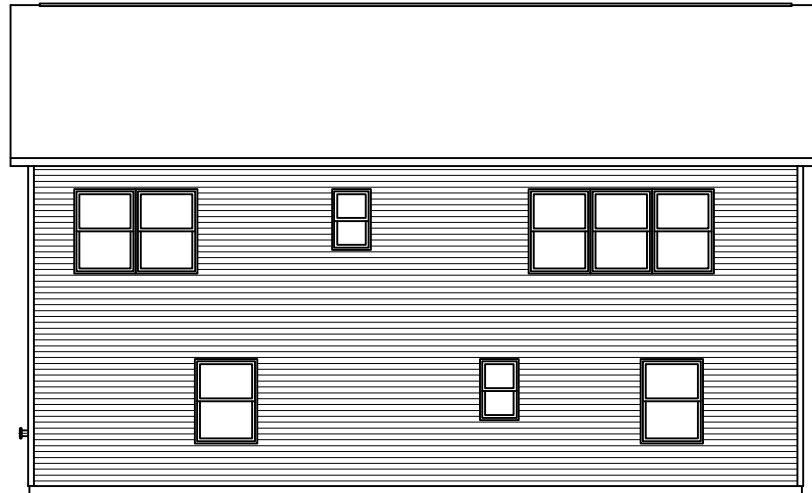

LEFT SIDE ELEVATION

SCALE: 1/8" = 1'-0"

REAR ELEVATION

SCALE: 1/8" = 1'-0"

RIGHT SIDE ELEVATION

SCALE: 1/8" = 1'-0"

SOME ITEMS DEPICTED IN THESE DRAWINGS
MAY BE OPTIONAL. PLEASE SEE SALES ORDER
FOR EXTENT OF MATERIAL PROVIDED.

681

FRONT ELEVATION

SCALE: 3/16" = 1'-0"

CUSTOM COLONIAL - 28 x 44

SOME ITEMS DEPICTED IN THESE DRAWINGS MAY BE OPTIONAL. PLEASE SEE SALES ORDER FOR EXTENT OF MATERIAL PROVIDED.

BILL LAKE MODULAR HOMES
 188 FLANDERS ROAD
 SPRAKERS, NY 12166
 (518) 673 - 2424