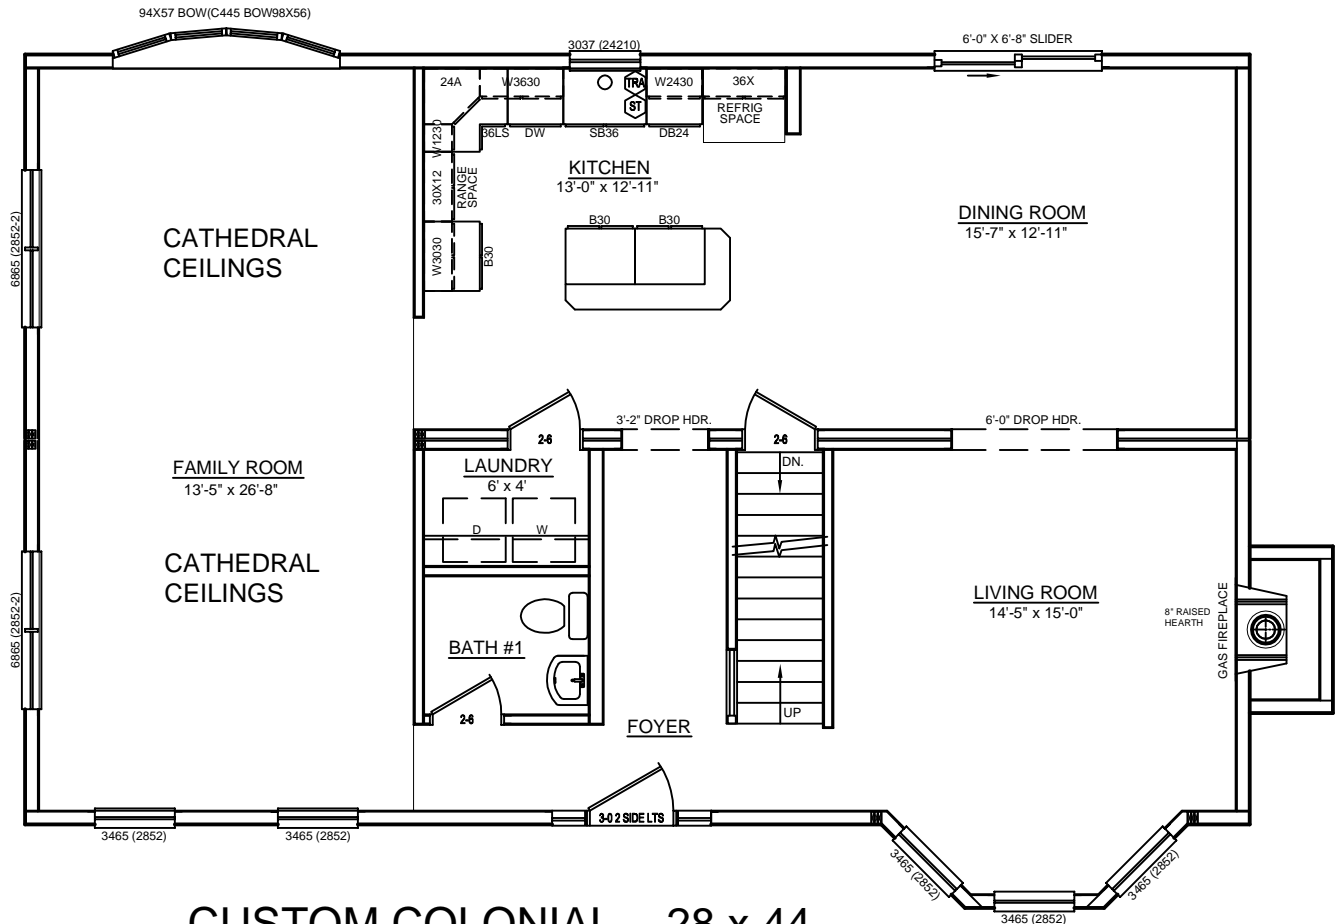

LEFT SIDE ELEVATION

SCALE: 1/8" = 1'-0"

REAR ELEVATION

SCALE: 1/8" = 1'-0"

RIGHT SIDE ELEVATION

SCALE: 1/8" = 1'-0"

SOME ITEMS DEPICTED IN THESE DRAWINGS
MAY BE OPTIONAL. PLEASE SEE SALES ORDER
FOR EXTENT OF MATERIAL PROVIDED.

FRONT ELEVATION

SCALE: 3/16" = 1'-0"

CUSTOM COLONIAL - 28 x 44

SOME ITEMS DEPICTED IN THESE DRAWINGS MAY BE OPTIONAL. PLEASE SEE SALES ORDER FOR EXTENT OF MATERIAL PROVIDED.

BILL LAKE MODULAR HOMES
 188 FLANDERS ROAD
 SPRAKERS, NY 12166
 (518) 673 - 2424