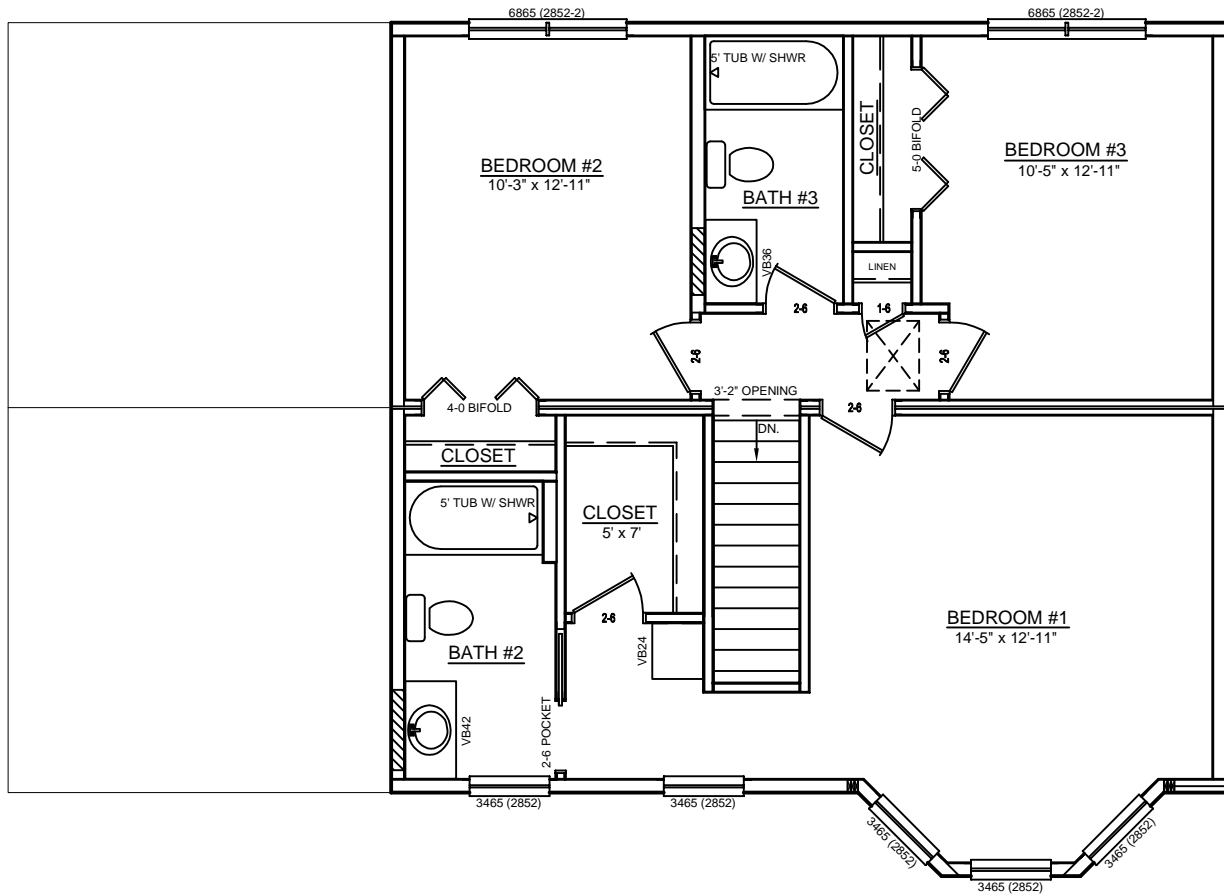

LEFT SIDE ELEVATION

SCALE: 1/8" = 1'-0"

REAR ELEVATION

SCALE: 1/8" = 1'-0"

RIGHT SIDE ELEVATION

SCALE: 1/8" = 1'-0"

SOME ITEMS DEPICTED IN THESE DRAWINGS
MAY BE OPTIONAL. PLEASE SEE SALES ORDER
FOR EXTENT OF MATERIAL PROVIDED.

FRONT ELEVATION

SCALE: 3/16" = 1'-0"

CUSTOM COLONIAL - 28 x 44

SOME ITEMS DEPICTED IN THESE DRAWINGS MAY BE OPTIONAL. PLEASE SEE SALES ORDER FOR EXTENT OF MATERIAL PROVIDED.

BILL LAKE MODULAR HOMES
 188 FLANDERS ROAD
 SPRAKERS, NY 12166
 (518) 673 - 2424