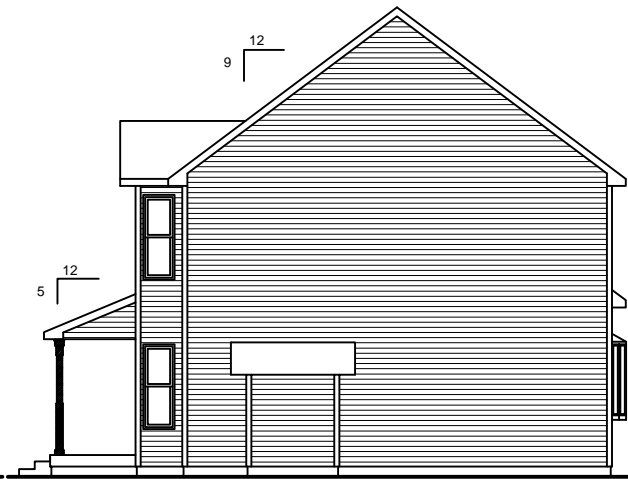

LEFT SIDE ELEVATION

SCALE: 1/8" = 1'-0"

REAR ELEVATION

SCALE: 1/8" = 1'-0"

RIGHT SIDE ELEVATION

SCALE: 1/8" = 1'-0"

SOME ITEMS DEPICTED IN THESE DRAWINGS
MAY BE OPTIONAL. PLEASE SEE SALES ORDER
FOR EXTENT OF MATERIAL PROVIDED.

FRONT ELEVATION

SCALE: 3/16" = 1'-0"

CUSTOM COLONIAL - 28 x 44

SOME ITEMS DEPICTED IN THESE DRAWINGS MAY BE OPTIONAL. PLEASE SEE SALES ORDER FOR EXTENT OF MATERIAL PROVIDED.

BILL LAKE MODULAR HOMES
 188 FLANDERS ROAD
 SPRAKERS, NY 12166
 (518) 673 - 2424