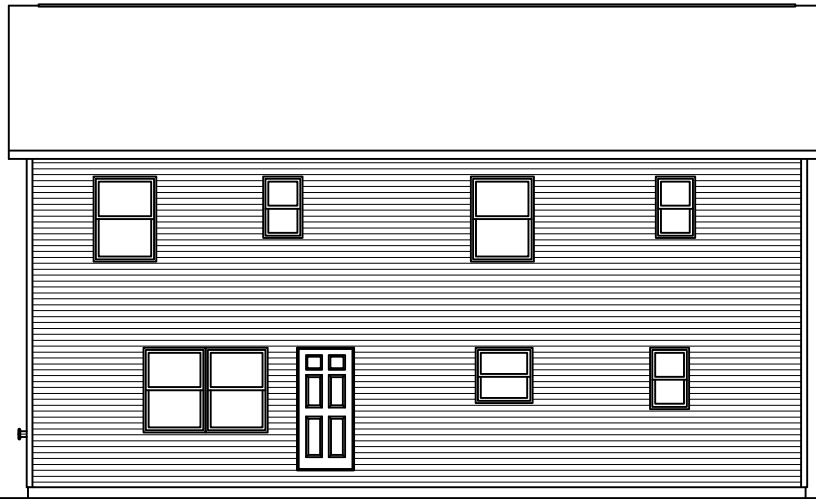

LEFT SIDE ELEVATION

SCALE: 1/8" = 1'-0"

REAR ELEVATION

SCALE: 1/8" = 1'-0"

SOME ITEMS DEPICTED IN THESE DRAWINGS
MAY BE OPTIONAL. PLEASE SEE SALES ORDER
FOR EXTENT OF MATERIAL PROVIDED.

RIGHT SIDE ELEVATION

SCALE: 1/8" = 1'-0"

FRONT ELEVATION

SCALE: 3/16" = 1'-0"

CUSTOM COLONIAL - 28 x 44

SOME ITEMS DEPICTED IN THESE DRAWINGS MAY BE OPTIONAL. PLEASE SEE SALES ORDER FOR EXTENT OF MATERIAL PROVIDED.

BILL LAKE MODULAR HOMES
 188 FLANDERS ROAD
 SPRAKERS, NY 12166
 (518) 673 - 2424