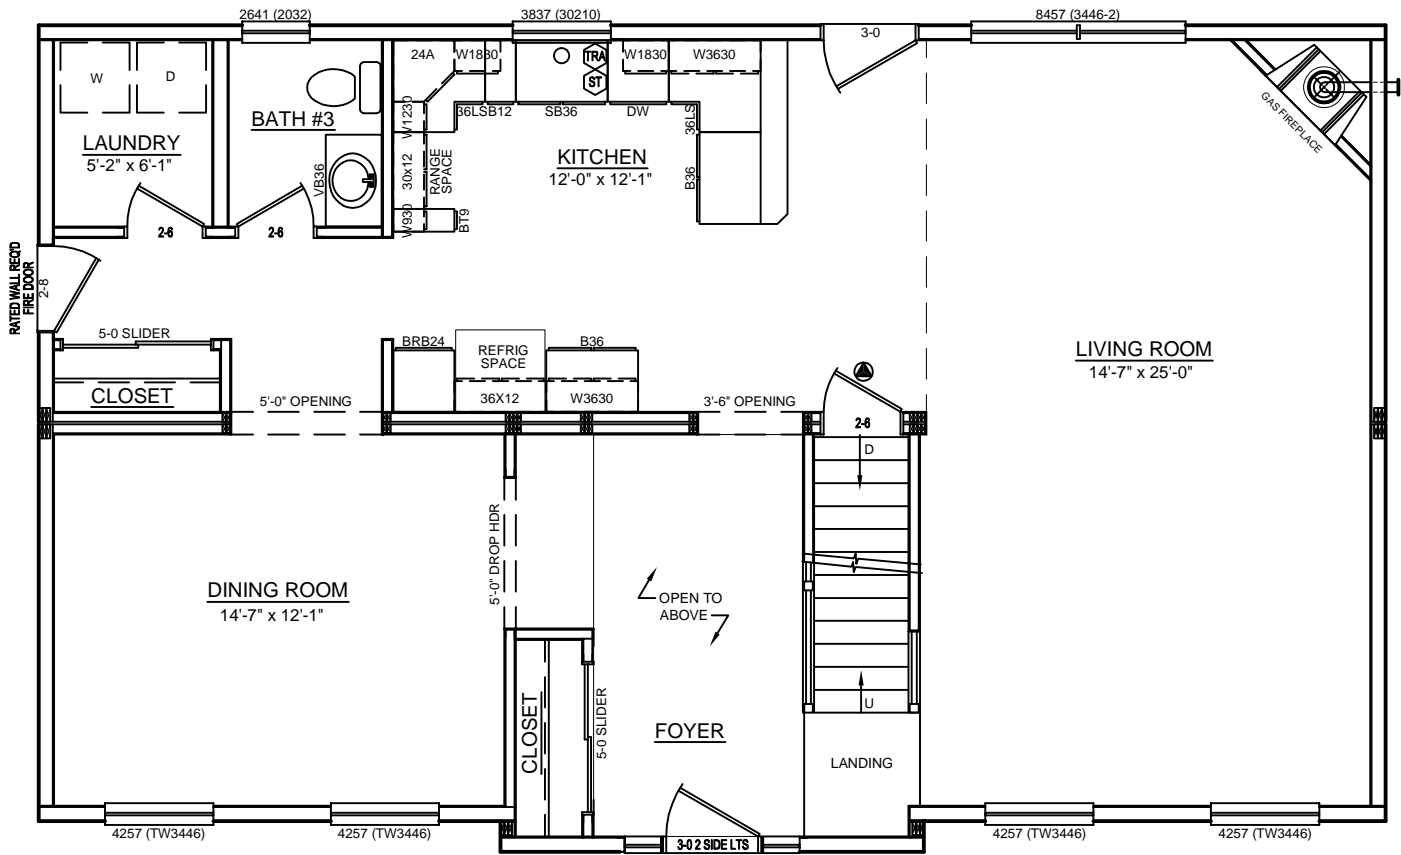

LEFT SIDE ELEVATION

SCALE: 1/8" = 1'-0"

REAR ELEVATION

SCALE: 1/8" = 1'-0"

SOME ITEMS DEPICTED IN THESE DRAWINGS
MAY BE OPTIONAL. PLEASE SEE SALES ORDER
FOR EXTENT OF MATERIAL PROVIDED.

RIGHT SIDE ELEVATION

SCALE: 1/8" = 1'-0"

FRONT ELEVATION

SCALE: 3/16" = 1'-0"

CUSTOM COLONIAL - 28 x 44

SOME ITEMS DEPICTED IN THESE DRAWINGS MAY BE OPTIONAL. PLEASE SEE SALES ORDER FOR EXTENT OF MATERIAL PROVIDED.

BILL LAKE MODULAR HOMES
 188 FLANDERS ROAD
 SPRAKERS, NY 12166
 (518) 673 - 2424