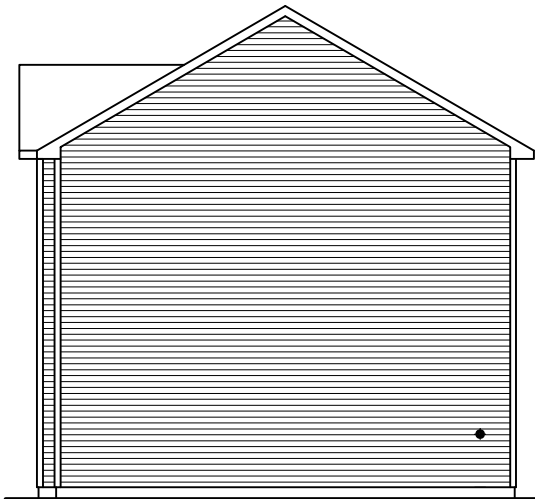

LEFT SIDE ELEVATION

SCALE: 1/8" = 1'-0"

REAR ELEVATION

SCALE: 1/8" = 1'-0"

SOME ITEMS DEPICTED IN THESE DRAWINGS
MAY BE OPTIONAL. PLEASE SEE SALES ORDER
FOR EXTENT OF MATERIAL PROVIDED.

RIGHT SIDE ELEVATION

SCALE: 1/8" = 1'-0"

FRONT ELEVATION

SCALE: 3/16" = 1'-0"

CUSTOM COLONIAL - 28 x 44

SOME ITEMS DEPICTED IN THESE DRAWINGS MAY BE OPTIONAL. PLEASE SEE SALES ORDER FOR EXTENT OF MATERIAL PROVIDED.

BILL LAKE MODULAR HOMES
 188 FLANDERS ROAD
 SPRAKERS, NY 12166
 (518) 673 - 2424