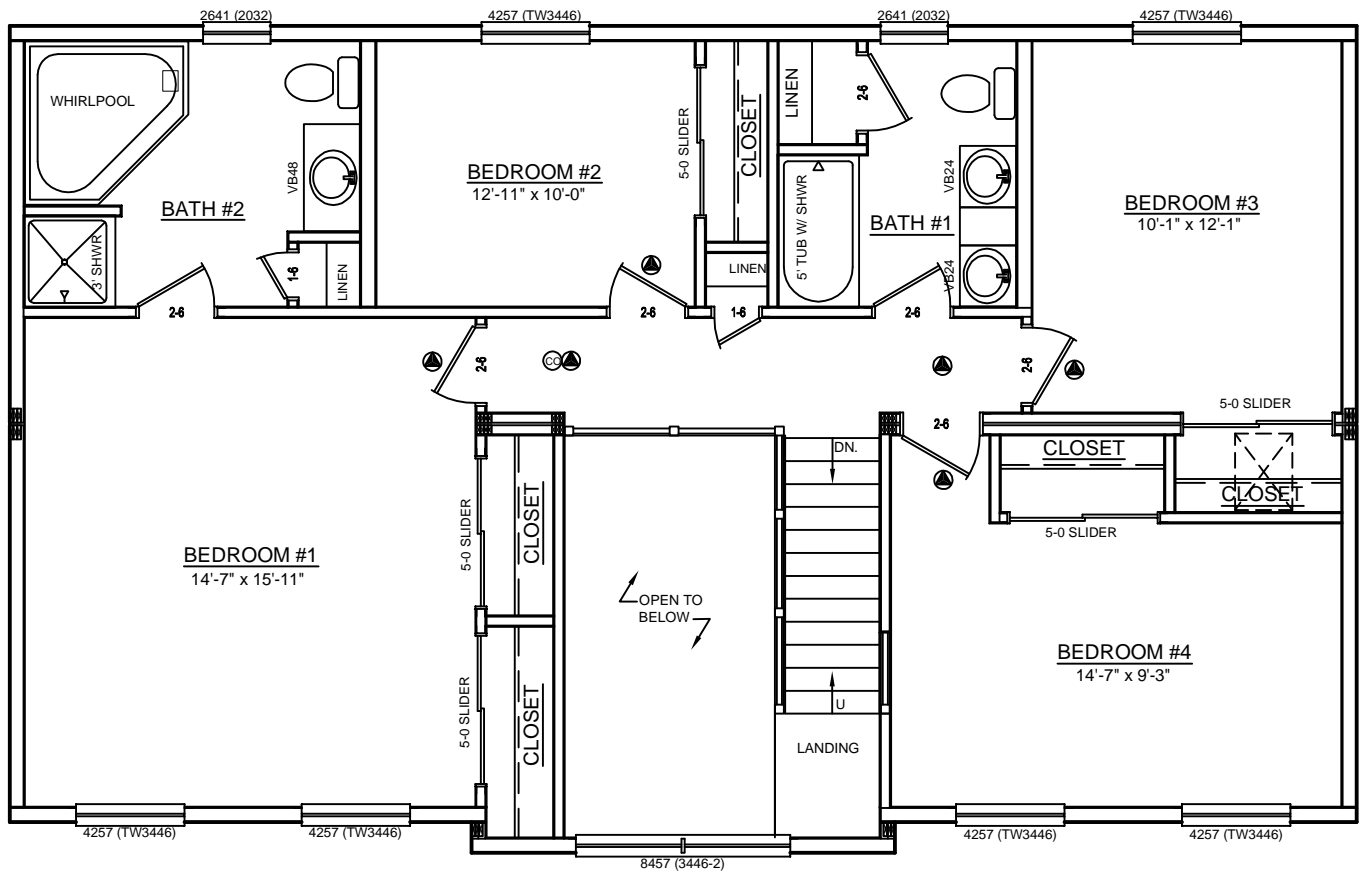

LEFT SIDE ELEVATION

SCALE: 1/8" = 1'-0"

REAR ELEVATION

SCALE: 1/8" = 1'-0"

SOME ITEMS DEPICTED IN THESE DRAWINGS
MAY BE OPTIONAL. PLEASE SEE SALES ORDER
FOR EXTENT OF MATERIAL PROVIDED.

RIGHT SIDE ELEVATION

SCALE: 1/8" = 1'-0"

FRONT ELEVATION

SCALE: 3/16" = 1'-0"

CUSTOM COLONIAL - 28 x 44

SOME ITEMS DEPICTED IN THESE DRAWINGS MAY BE OPTIONAL. PLEASE SEE SALES ORDER FOR EXTENT OF MATERIAL PROVIDED.

BILL LAKE MODULAR HOMES
 188 FLANDERS ROAD
 SPRAKERS, NY 12166
 (518) 673 - 2424