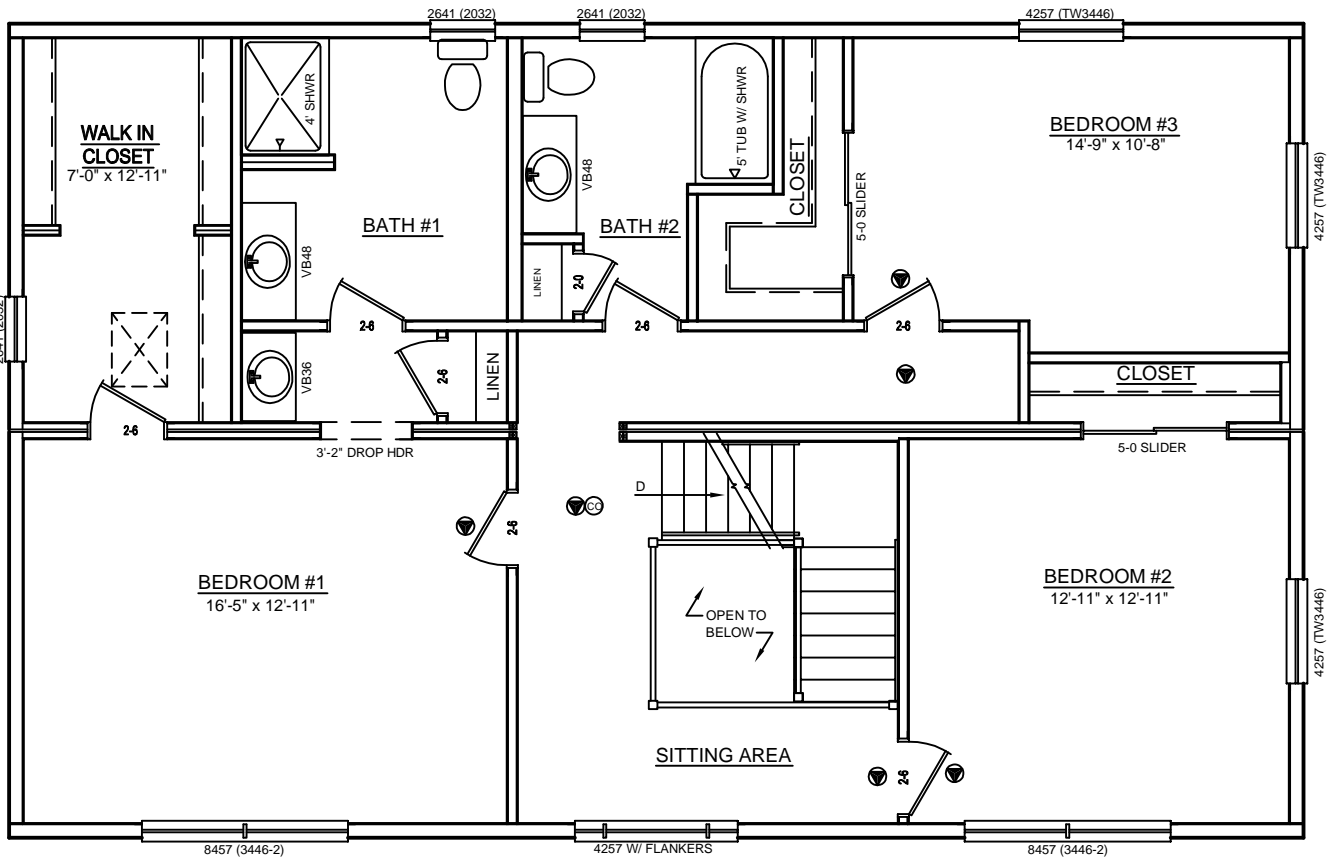

LEFT SIDE ELEVATION

SCALE: 1/8" = 1'-0"

REAR ELEVATION

SCALE: 1/8" = 1'-0"

SOME ITEMS DEPICTED IN THESE DRAWINGS
MAY BE OPTIONAL. PLEASE SEE SALES ORDER
FOR EXTENT OF MATERIAL PROVIDED.

RIGHT SIDE ELEVATION

SCALE: 1/8" = 1'-0"

772

FRONT ELEVATION

SCALE: 3/16" = 1'-0"

CUSTOM COLONIAL - 28 x 44

SOME ITEMS DEPICTED IN THESE DRAWINGS MAY BE OPTIONAL. PLEASE SEE SALES ORDER FOR EXTENT OF MATERIAL PROVIDED.

BILL LAKE MODULAR HOMES
 188 FLANDERS ROAD
 SPRAKERS, NY 12166
 (518) 673 - 2424