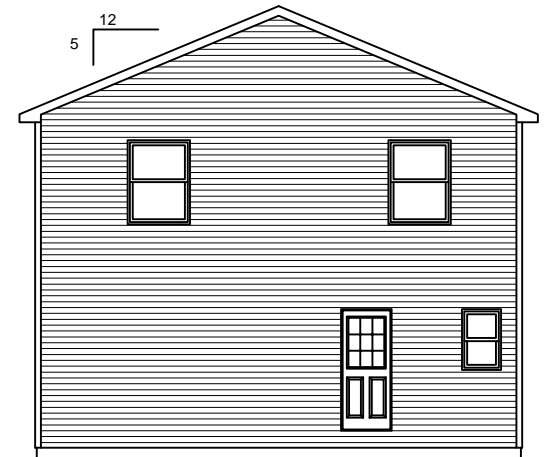

LEFT SIDE ELEVATION

SCALE: 1/8" = 1'-0"

REAR ELEVATION

SCALE: 1/8" = 1'-0"

SOME ITEMS DEPICTED IN THESE DRAWINGS
MAY BE OPTIONAL. PLEASE SEE SALES ORDER
FOR EXTENT OF MATERIAL PROVIDED.

RIGHT SIDE ELEVATION

SCALE: 1/8" = 1'-0"

772

FRONT ELEVATION

SCALE: 3/16" = 1'-0"

CUSTOM COLONIAL - 28 x 44

SOME ITEMS DEPICTED IN THESE DRAWINGS MAY BE OPTIONAL. PLEASE SEE SALES ORDER FOR EXTENT OF MATERIAL PROVIDED.

BILL LAKE MODULAR HOMES
 188 FLANDERS ROAD
 SPRAKERS, NY 12166
 (518) 673 - 2424