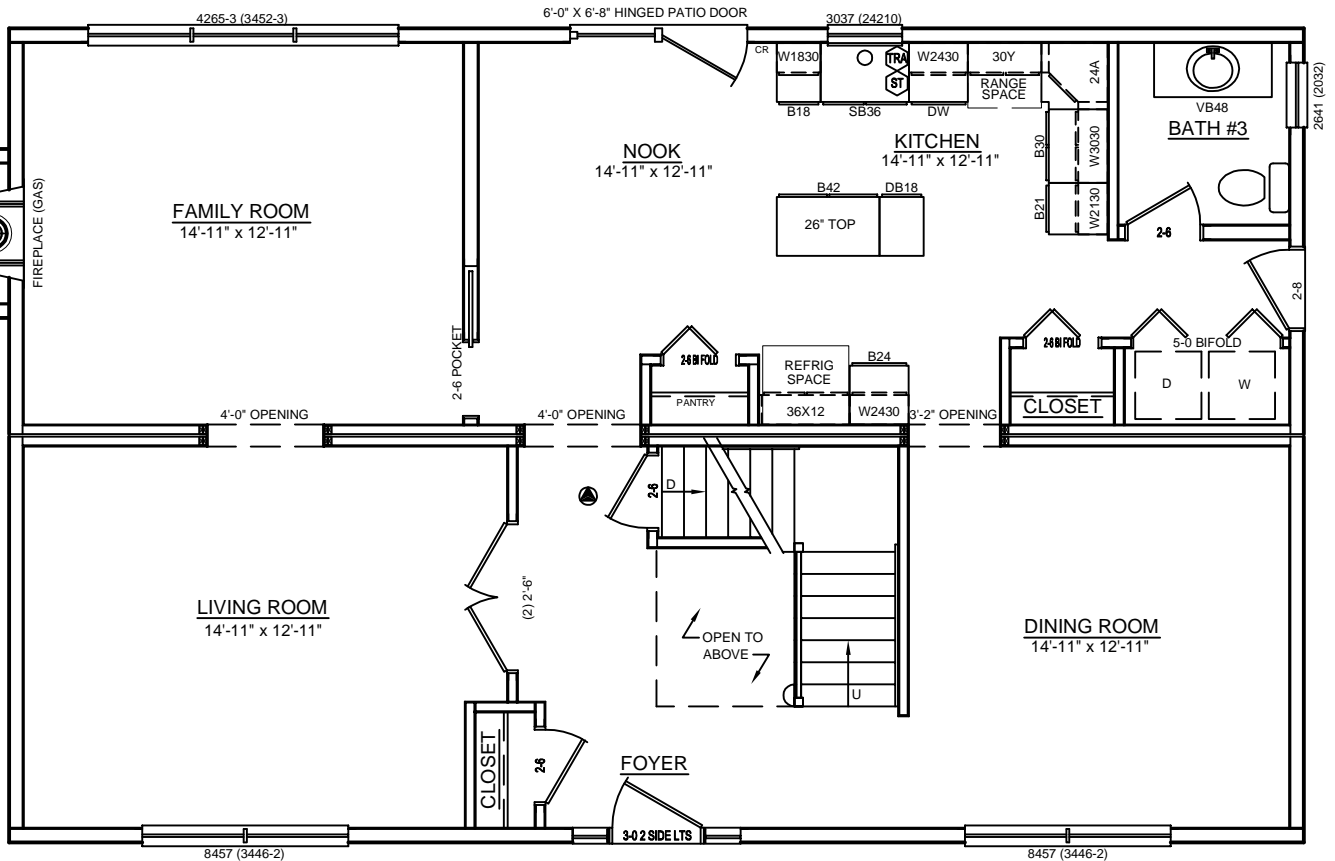

LEFT SIDE ELEVATION

SCALE: 1/8" = 1'-0"

REAR ELEVATION

SCALE: 1/8" = 1'-0"

SOME ITEMS DEPICTED IN THESE DRAWINGS
MAY BE OPTIONAL. PLEASE SEE SALES ORDER
FOR EXTENT OF MATERIAL PROVIDED.

RIGHT SIDE ELEVATION

SCALE: 1/8" = 1'-0"

772

FRONT ELEVATION

SCALE: 3/16" = 1'-0"

CUSTOM COLONIAL - 28 x 44

SOME ITEMS DEPICTED IN THESE DRAWINGS MAY BE OPTIONAL. PLEASE SEE SALES ORDER FOR EXTENT OF MATERIAL PROVIDED.

BILL LAKE MODULAR HOMES
 188 FLANDERS ROAD
 SPRAKERS, NY 12166
 (518) 673 - 2424