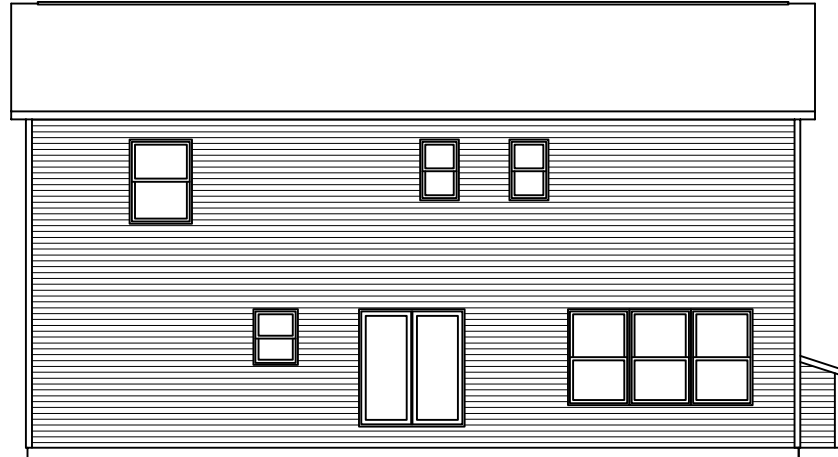

LEFT SIDE ELEVATION

SCALE: 1/8" = 1'-0"

REAR ELEVATION

SCALE: 1/8" = 1'-0"

SOME ITEMS DEPICTED IN THESE DRAWINGS
MAY BE OPTIONAL. PLEASE SEE SALES ORDER
FOR EXTENT OF MATERIAL PROVIDED.

RIGHT SIDE ELEVATION

SCALE: 1/8" = 1'-0"

772

FRONT ELEVATION

SCALE: 3/16" = 1'-0"

CUSTOM COLONIAL - 28 x 44

SOME ITEMS DEPICTED IN THESE DRAWINGS MAY BE OPTIONAL. PLEASE SEE SALES ORDER FOR EXTENT OF MATERIAL PROVIDED.

BILL LAKE MODULAR HOMES
 188 FLANDERS ROAD
 SPRAKERS, NY 12166
 (518) 673 - 2424