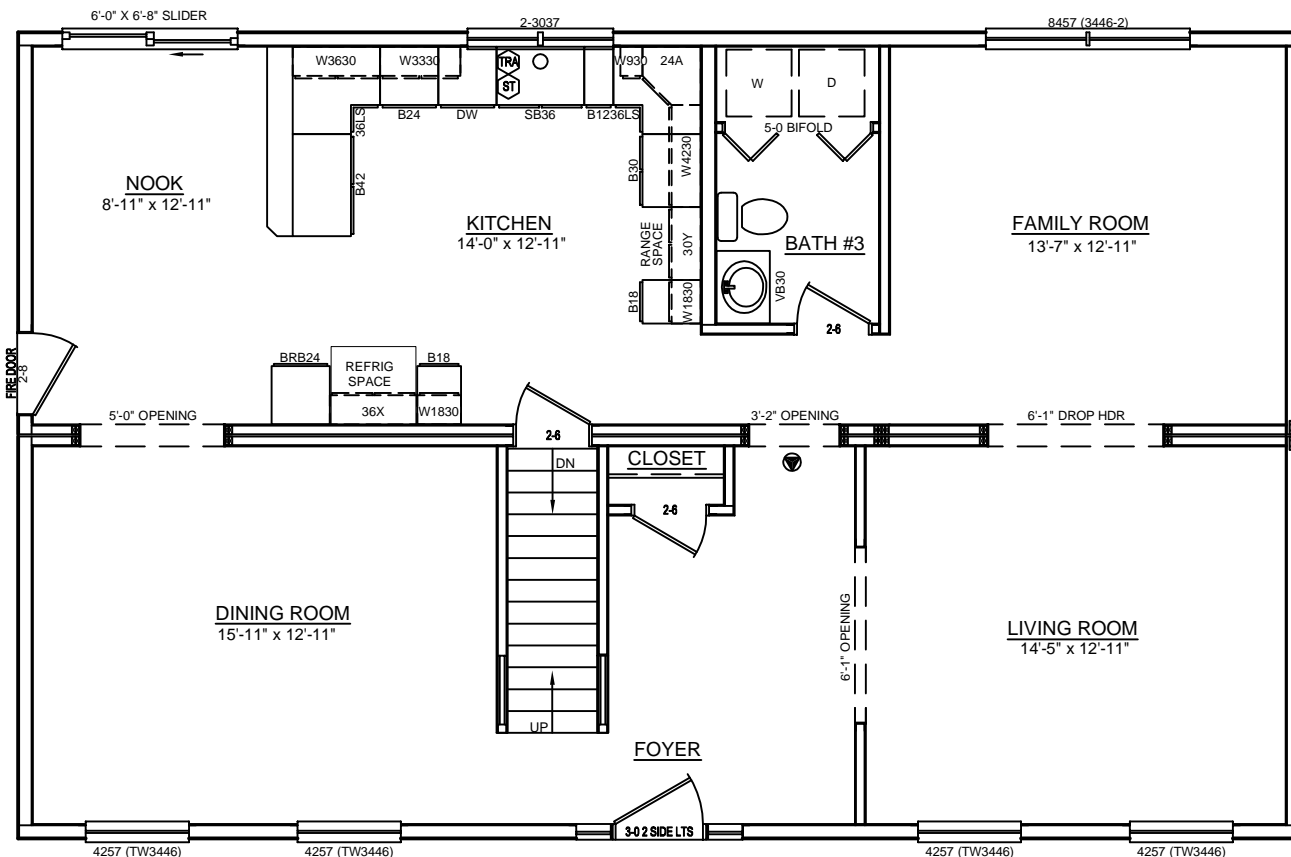

LEFT SIDE ELEVATION

SCALE: 1/8" = 1'-0"

REAR ELEVATION

SCALE: 1/8" = 1'-0"

SOME ITEMS DEPICTED IN THESE DRAWINGS
MAY BE OPTIONAL. PLEASE SEE SALES ORDER
FOR EXTENT OF MATERIAL PROVIDED.

RIGHT SIDE ELEVATION

SCALE: 1/8" = 1'-0"

FRONT ELEVATION

SCALE: 3/16" = 1'-0"

CUSTOM COLONIAL - 28 x 44

SOME ITEMS DEPICTED IN THESE DRAWINGS MAY BE OPTIONAL. PLEASE SEE SALES ORDER FOR EXTENT OF MATERIAL PROVIDED.

BILL LAKE MODULAR HOMES
 188 FLANDERS ROAD
 SPRAKERS, NY 12166
 (518) 673 - 2424