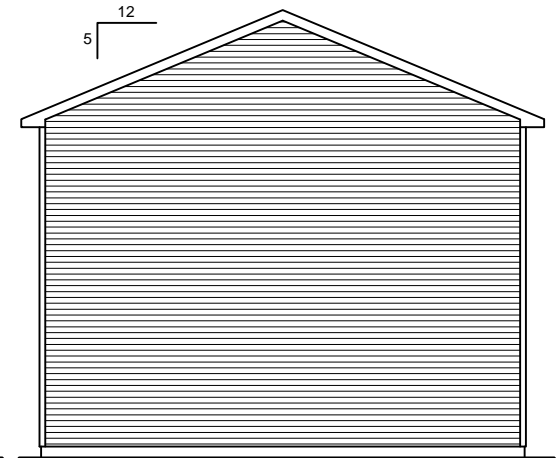

LEFT SIDE ELEVATION

SCALE: 1/8" = 1'-0"

REAR ELEVATION

SCALE: 1/8" = 1'-0"

SOME ITEMS DEPICTED IN THESE DRAWINGS
MAY BE OPTIONAL. PLEASE SEE SALES ORDER
FOR EXTENT OF MATERIAL PROVIDED.

RIGHT SIDE ELEVATION

SCALE: 1/8" = 1'-0"

FRONT ELEVATION

SCALE: 3/16" = 1'-0"

CUSTOM COLONIAL - 28 x 44

SOME ITEMS DEPICTED IN THESE DRAWINGS MAY BE OPTIONAL. PLEASE SEE SALES ORDER FOR EXTENT OF MATERIAL PROVIDED.

BILL LAKE MODULAR HOMES
 188 FLANDERS ROAD
 SPRAKERS, NY 12166
 (518) 673 - 2424