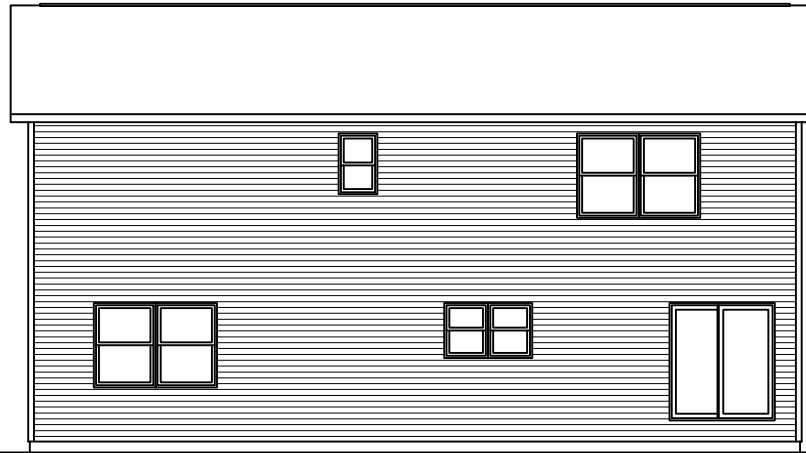

LEFT SIDE ELEVATION

SCALE: 1/8" = 1'-0"

REAR ELEVATION

SCALE: 1/8" = 1'-0"

SOME ITEMS DEPICTED IN THESE DRAWINGS
MAY BE OPTIONAL. PLEASE SEE SALES ORDER
FOR EXTENT OF MATERIAL PROVIDED.

RIGHT SIDE ELEVATION

SCALE: 1/8" = 1'-0"

FRONT ELEVATION

SCALE: 3/16" = 1'-0"

CUSTOM COLONIAL - 28 x 44

SOME ITEMS DEPICTED IN THESE DRAWINGS MAY BE OPTIONAL. PLEASE SEE SALES ORDER FOR EXTENT OF MATERIAL PROVIDED.

BILL LAKE MODULAR HOMES
 188 FLANDERS ROAD
 SPRAKERS, NY 12166
 (518) 673 - 2424