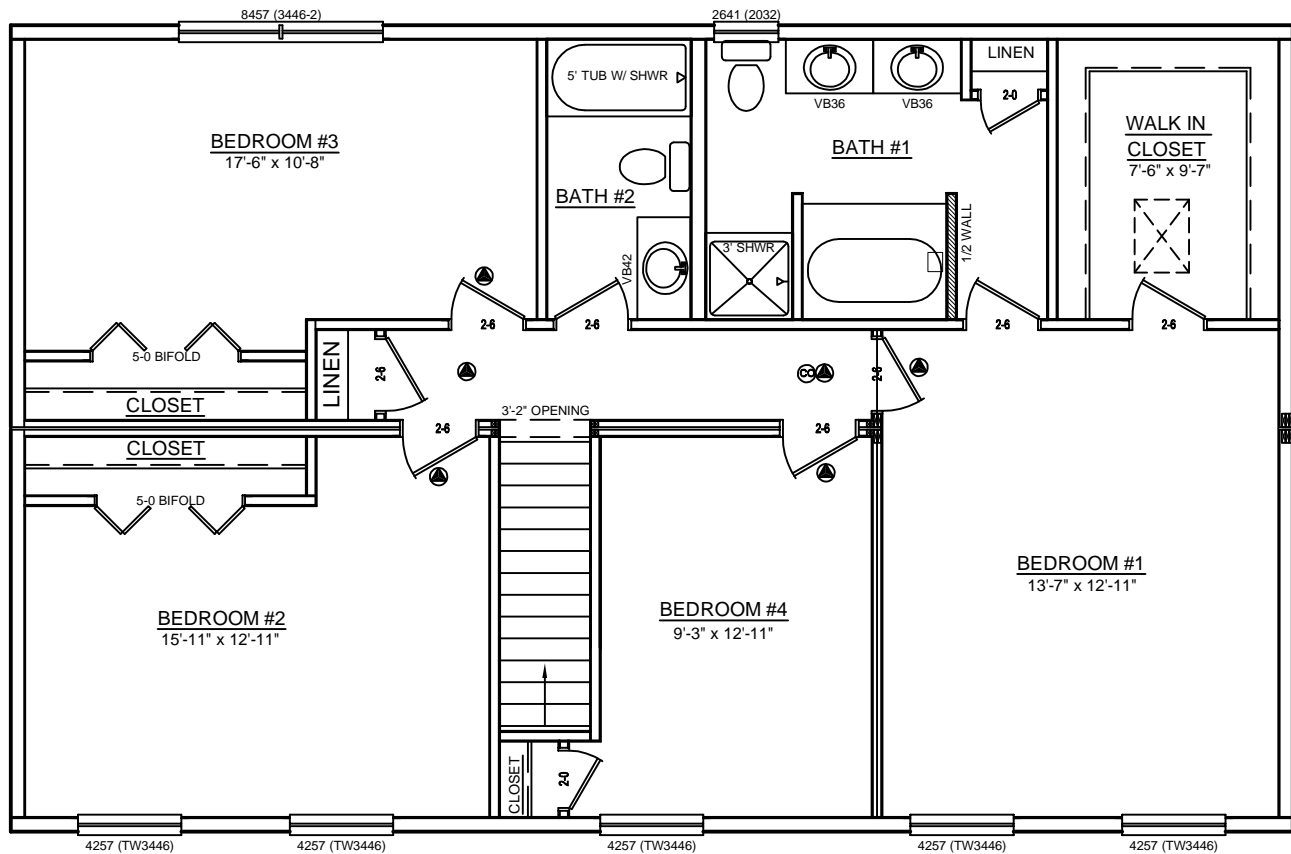

LEFT SIDE ELEVATION

SCALE: 1/8" = 1'-0"

REAR ELEVATION

SCALE: 1/8" = 1'-0"

SOME ITEMS DEPICTED IN THESE DRAWINGS
MAY BE OPTIONAL. PLEASE SEE SALES ORDER
FOR EXTENT OF MATERIAL PROVIDED.

RIGHT SIDE ELEVATION

SCALE: 1/8" = 1'-0"

FRONT ELEVATION

SCALE: 3/16" = 1'-0"

CUSTOM COLONIAL - 28 x 44

SOME ITEMS DEPICTED IN THESE DRAWINGS MAY BE OPTIONAL. PLEASE SEE SALES ORDER FOR EXTENT OF MATERIAL PROVIDED.

BILL LAKE MODULAR HOMES
 188 FLANDERS ROAD
 SPRAKERS, NY 12166
 (518) 673 - 2424