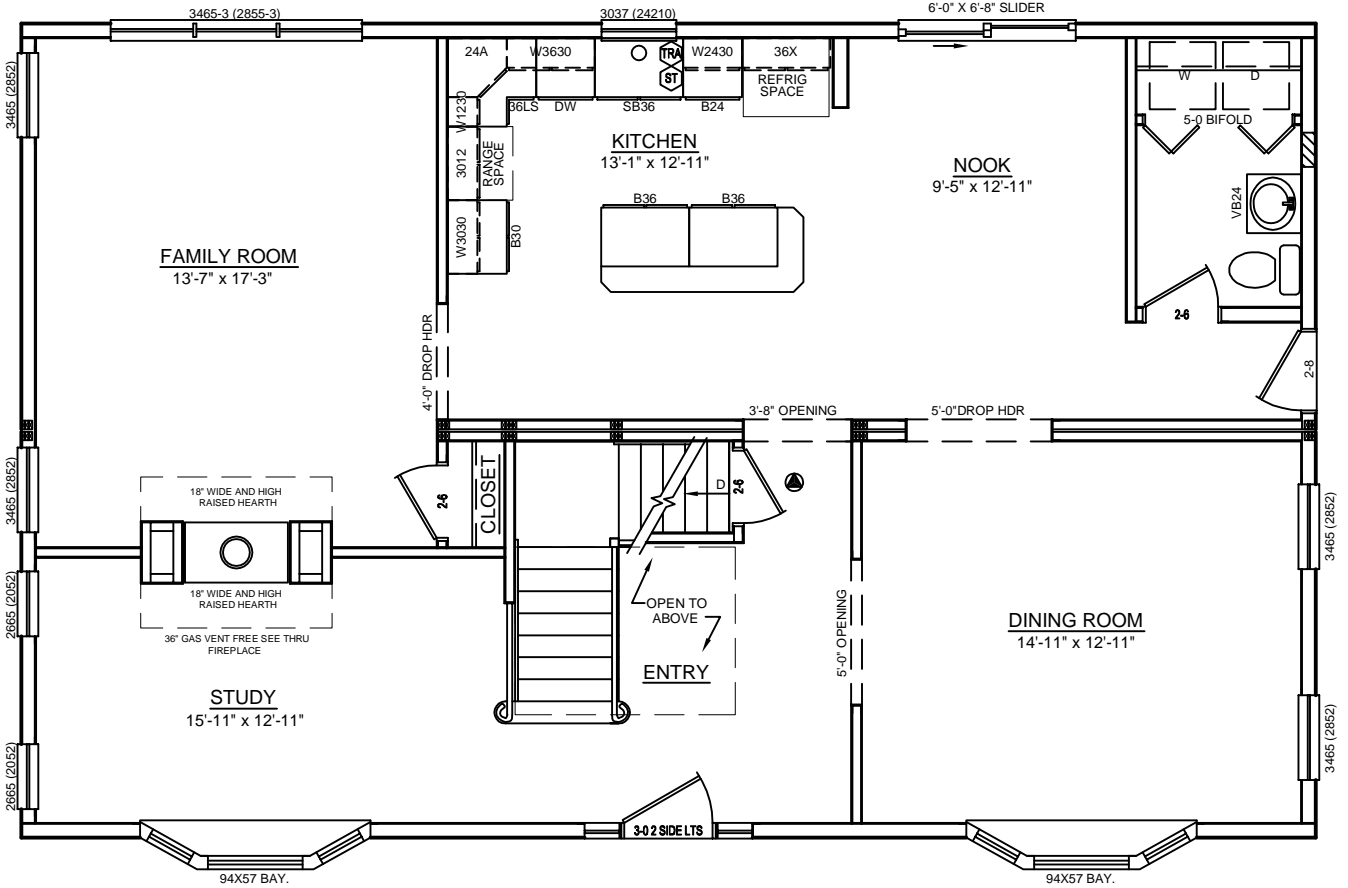

LEFT SIDE ELEVATION

SCALE: 1/8" = 1'-0"

REAR ELEVATION

SCALE: 1/8" = 1'-0"

SOME ITEMS DEPICTED IN THESE DRAWINGS
MAY BE OPTIONAL. PLEASE SEE SALES ORDER
FOR EXTENT OF MATERIAL PROVIDED.

RIGHT SIDE ELEVATION

SCALE: 1/8" = 1'-0"

808

FRONT ELEVATION

SCALE: 3/16" = 1'-0"

PORCH SHOWN FOR CLIENT CONVENIENCE ONLY. ALL WORK IS ON SITE BY OTHERS
AND NOT THE RESPONSIBILITY OF BILL LAKE MODULAR HOMES OR HIS AGENTS.

CUSTOM COLONIAL - 28 x 44