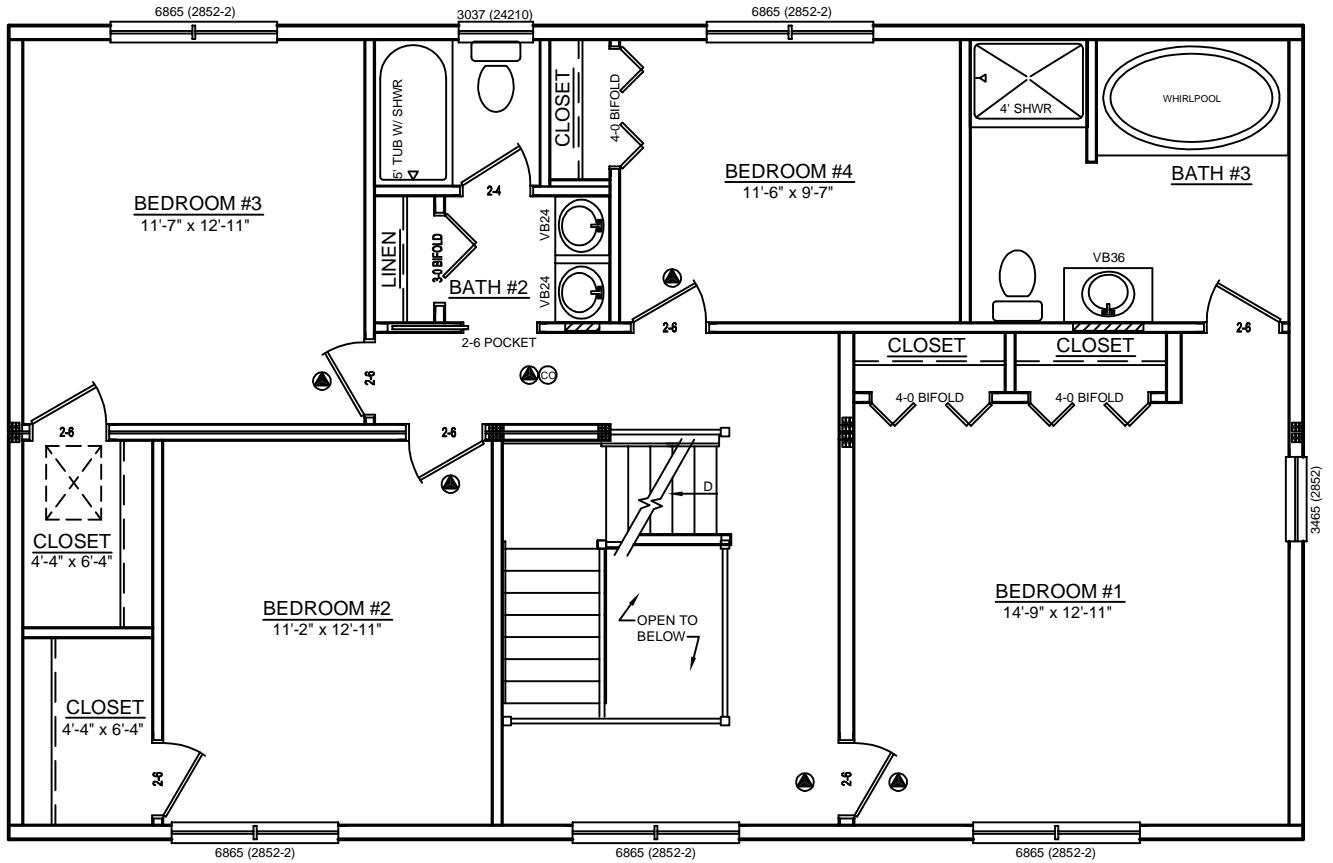

LEFT SIDE ELEVATION

SCALE: 1/8" = 1'-0"

REAR ELEVATION

SCALE: 1/8" = 1'-0"

SOME ITEMS DEPICTED IN THESE DRAWINGS
MAY BE OPTIONAL. PLEASE SEE SALES ORDER
FOR EXTENT OF MATERIAL PROVIDED.

RIGHT SIDE ELEVATION

SCALE: 1/8" = 1'-0"

808

FRONT ELEVATION

SCALE: 3/16" = 1'-0"

PORCH SHOWN FOR CLIENT CONVENIENCE ONLY. ALL WORK IS ON SITE BY OTHERS
AND NOT THE RESPONSIBILITY OF BILL LAKE MODULAR HOMES OR HIS AGENTS.

CUSTOM COLONIAL - 28 x 44