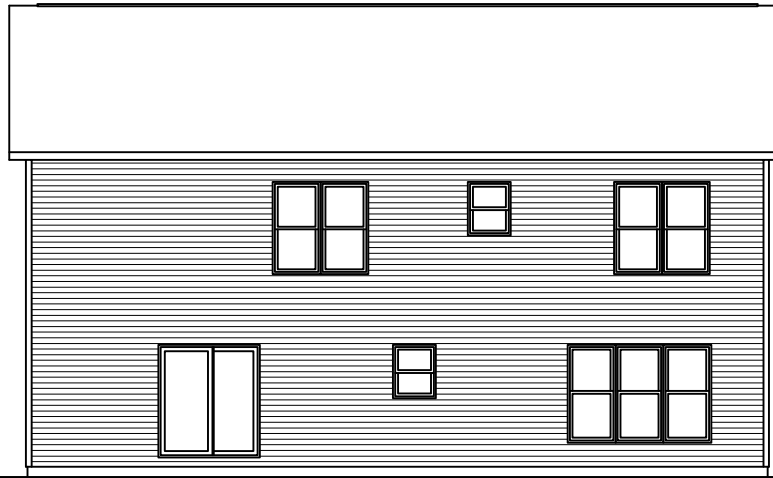

LEFT SIDE ELEVATION

SCALE: 1/8" = 1'-0"

REAR ELEVATION

SCALE: 1/8" = 1'-0"

SOME ITEMS DEPICTED IN THESE DRAWINGS
MAY BE OPTIONAL. PLEASE SEE SALES ORDER
FOR EXTENT OF MATERIAL PROVIDED.

RIGHT SIDE ELEVATION

SCALE: 1/8" = 1'-0"

808

FRONT ELEVATION

SCALE: 3/16" = 1'-0"

PORCH SHOWN FOR CLIENT CONVENIENCE ONLY. ALL WORK IS ON SITE BY OTHERS
AND NOT THE RESPONSIBILITY OF BILL LAKE MODULAR HOMES OR HIS AGENTS.

CUSTOM COLONIAL - 28 x 44