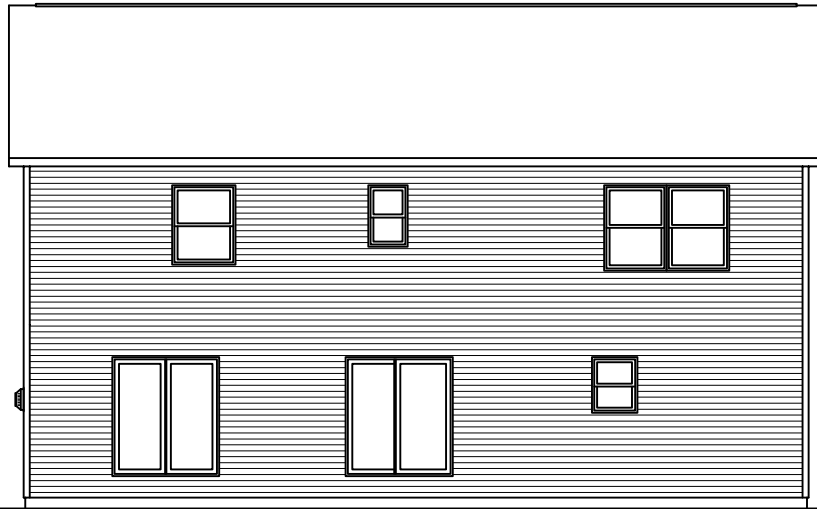

LEFT SIDE ELEVATION

SCALE: 1/8" = 1'-0"

SOME ITEMS DEPICTED IN THESE DRAWINGS
MAY BE OPTIONAL. PLEASE SEE SALES ORDER
FOR EXTENT OF MATERIAL PROVIDED.

REAR ELEVATION

SCALE: 1/8" = 1'-0"

RIGHT SIDE ELEVATION

SCALE: 1/8" = 1'-0"

FRONT ELEVATION

SCALE: 3/16" = 1'-0"

CUSTOM COLONIAL - 28 x 44

SOME ITEMS DEPICTED IN THESE DRAWINGS MAY BE OPTIONAL. PLEASE SEE SALES ORDER FOR EXTENT OF MATERIAL PROVIDED.

BILL LAKE MODULAR HOMES
 188 FLANDERS ROAD
 SPRAKERS, NY 12166
 (518) 673 - 2424