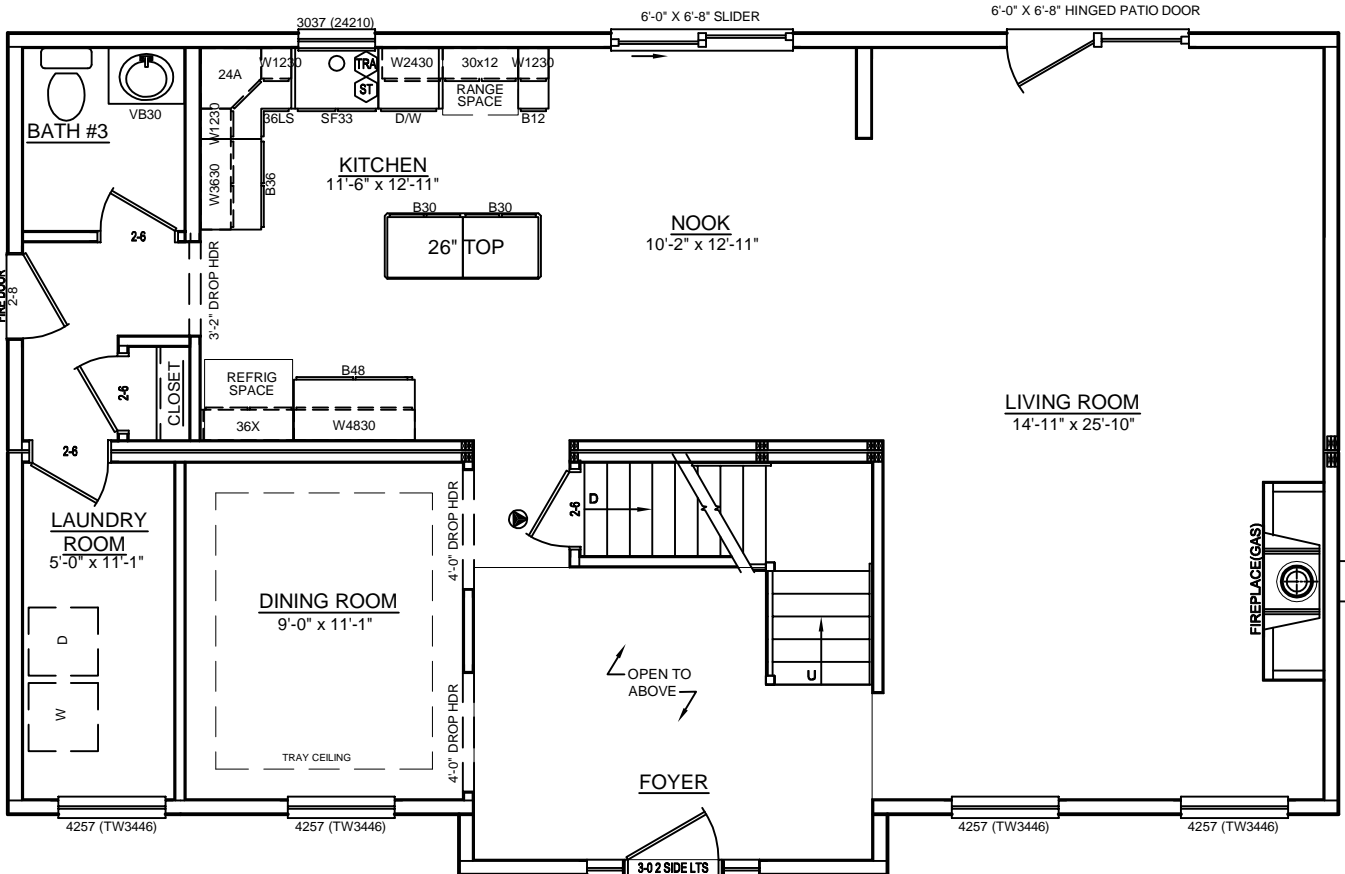

LEFT SIDE ELEVATION

SCALE: 1/8" = 1'-0"

SOME ITEMS DEPICTED IN THESE DRAWINGS
MAY BE OPTIONAL. PLEASE SEE SALES ORDER
FOR EXTENT OF MATERIAL PROVIDED.

REAR ELEVATION

SCALE: 1/8" = 1'-0"

RIGHT SIDE ELEVATION

SCALE: 1/8" = 1'-0"

FRONT ELEVATION

SCALE: 3/16" = 1'-0"

CUSTOM COLONIAL - 28 x 44

SOME ITEMS DEPICTED IN THESE DRAWINGS MAY BE OPTIONAL. PLEASE SEE SALES ORDER FOR EXTENT OF MATERIAL PROVIDED.

BILL LAKE MODULAR HOMES
 188 FLANDERS ROAD
 SPRAKERS, NY 12166
 (518) 673 - 2424