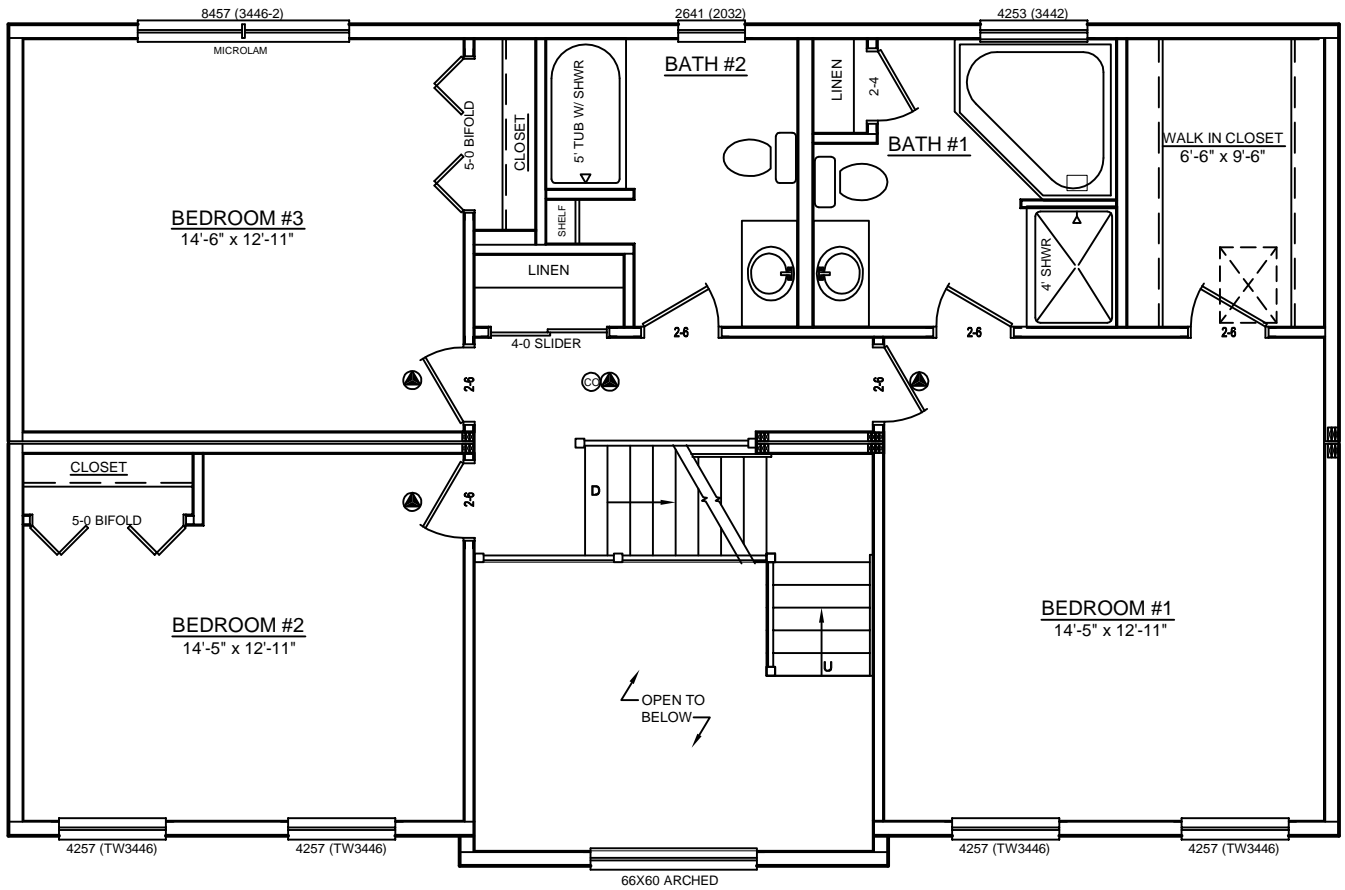

LEFT SIDE ELEVATION

SCALE: 1/8" = 1'-0"

SOME ITEMS DEPICTED IN THESE DRAWINGS
MAY BE OPTIONAL. PLEASE SEE SALES ORDER
FOR EXTENT OF MATERIAL PROVIDED.

REAR ELEVATION

SCALE: 1/8" = 1'-0"

RIGHT SIDE ELEVATION

SCALE: 1/8" = 1'-0"

FRONT ELEVATION

SCALE: 3/16" = 1'-0"

CUSTOM COLONIAL - 28 x 44

SOME ITEMS DEPICTED IN THESE DRAWINGS MAY BE OPTIONAL. PLEASE SEE SALES ORDER FOR EXTENT OF MATERIAL PROVIDED.

BILL LAKE MODULAR HOMES
 188 FLANDERS ROAD
 SPRAKERS, NY 12166
 (518) 673 - 2424