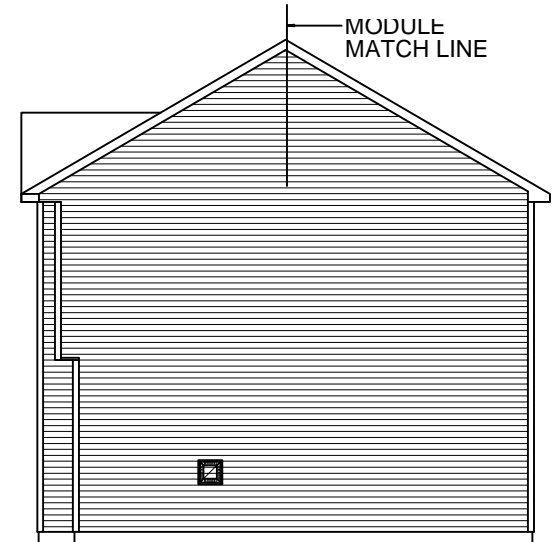

LEFT SIDE ELEVATION

SCALE: 1/8" = 1'-0"

SOME ITEMS DEPICTED IN THESE DRAWINGS
MAY BE OPTIONAL. PLEASE SEE SALES ORDER
FOR EXTENT OF MATERIAL PROVIDED.

REAR ELEVATION

SCALE: 1/8" = 1'-0"

RIGHT SIDE ELEVATION

SCALE: 1/8" = 1'-0"

FRONT ELEVATION

SCALE: 3/16" = 1'-0"

CUSTOM COLONIAL - 28 x 44

SOME ITEMS DEPICTED IN THESE DRAWINGS MAY BE OPTIONAL. PLEASE SEE SALES ORDER FOR EXTENT OF MATERIAL PROVIDED.

BILL LAKE MODULAR HOMES
 188 FLANDERS ROAD
 SPRAKERS, NY 12166
 (518) 673 - 2424