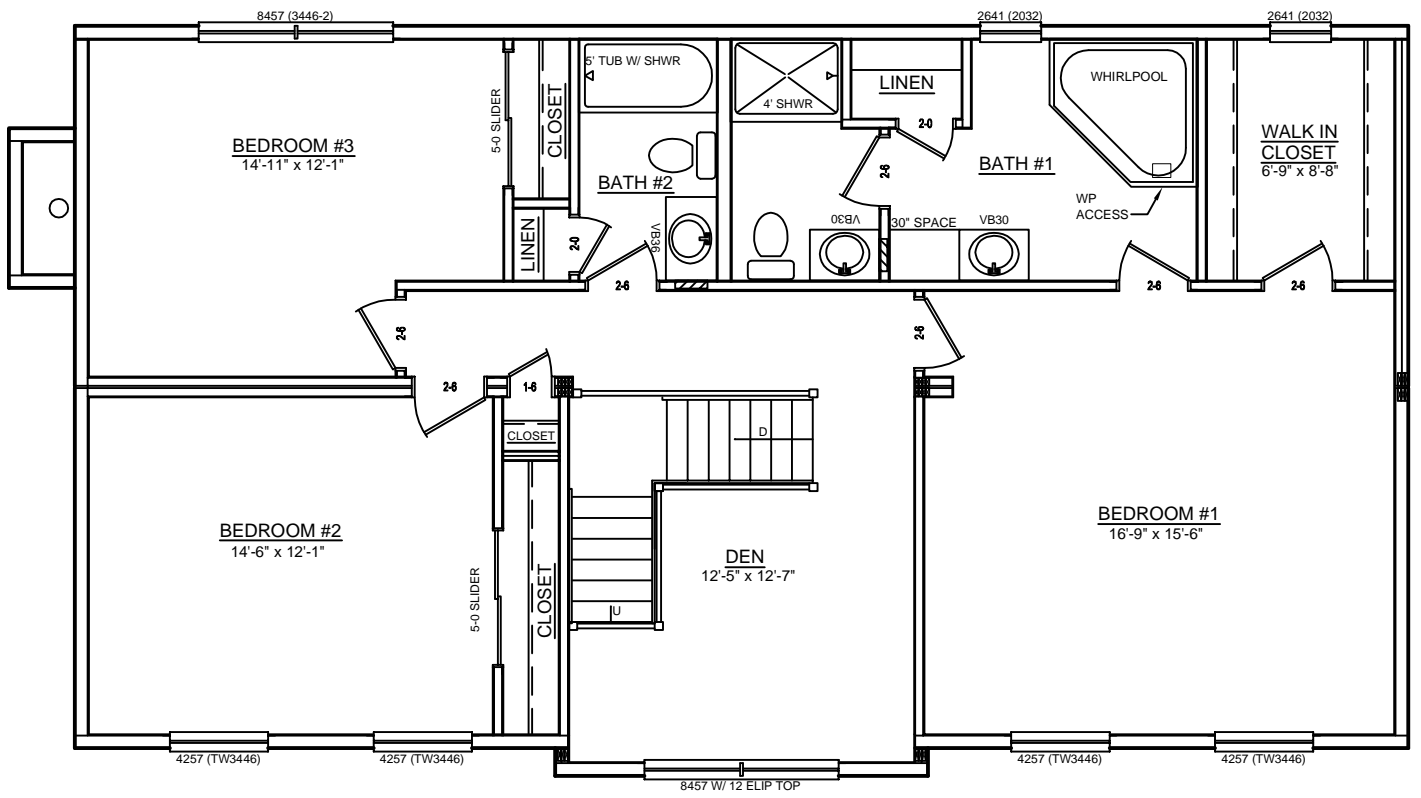

LEFT SIDE ELEVATION

SCALE: 3/32" = 1'-0"

REAR ELEVATION

SCALE: 3/32" = 1'-0"

RIGHT SIDE ELEVATION

SCALE: 3/32" = 1'-0"

FRONT ELEVATION

SCALE: 1/8" = 1'-0"

SOME ITEMS DEPICTED IN THESE DRAWINGS
MAY BE OPTIONAL. PLEASE SEE SALES ORDER
FOR EXTENT OF MATERIAL PROVIDED.

678

CUSTOM COLONIAL - 28 x 48

SOME ITEMS DEPICTED IN THESE DRAWINGS MAY BE OPTIONAL. PLEASE SEE SALES ORDER FOR EXTENT OF MATERIAL PROVIDED.