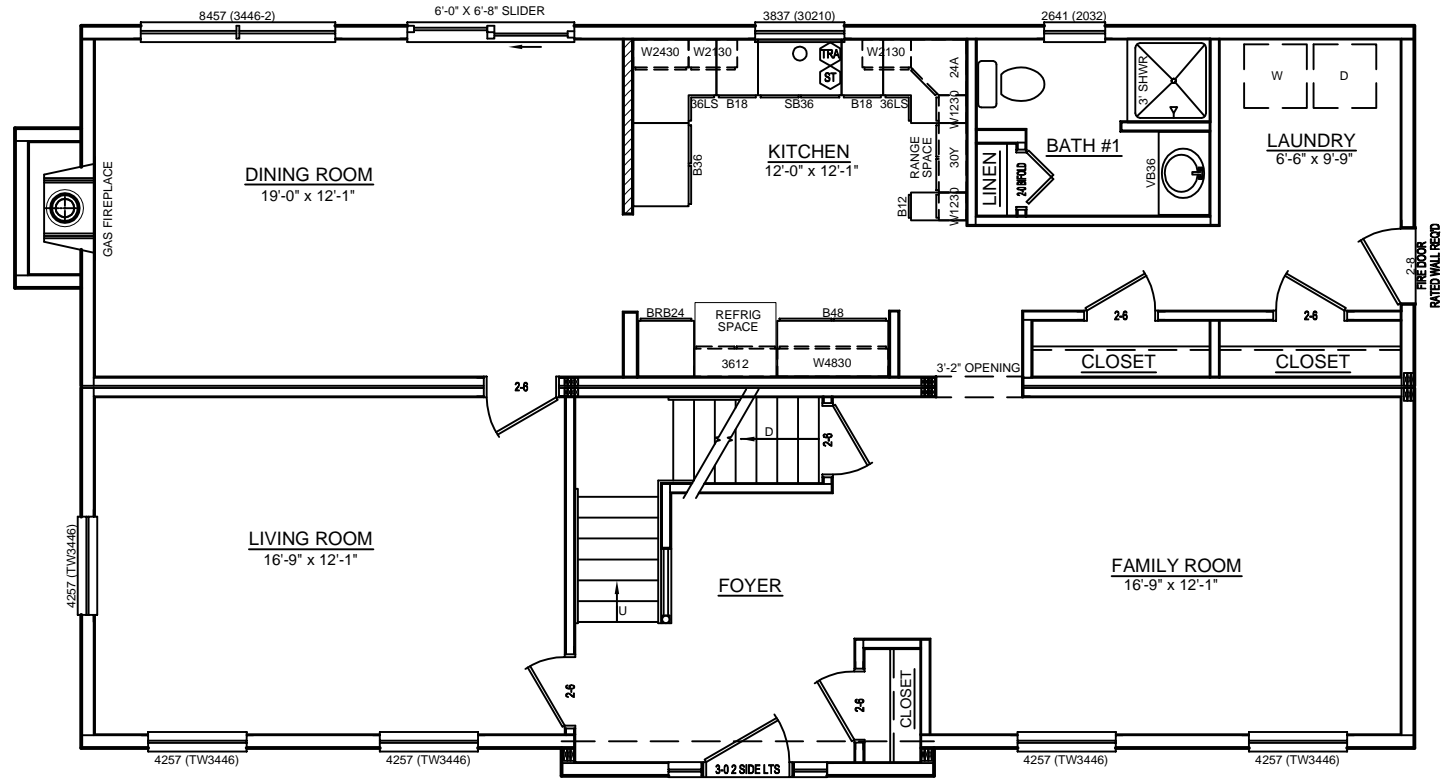

LEFT SIDE ELEVATION

SCALE: 3/32" = 1'-0"

REAR ELEVATION

SCALE: 3/32" = 1'-0"

RIGHT SIDE ELEVATION

SCALE: 3/32" = 1'-0"

FRONT ELEVATION

SCALE: 1/8" = 1'-0"

SOME ITEMS DEPICTED IN THESE DRAWINGS
MAY BE OPTIONAL. PLEASE SEE SALES ORDER
FOR EXTENT OF MATERIAL PROVIDED.

678

CUSTOM COLONIAL - 28 x 48

SOME ITEMS DEPICTED IN THESE DRAWINGS MAY BE OPTIONAL. PLEASE SEE SALES ORDER FOR EXTENT OF MATERIAL PROVIDED.