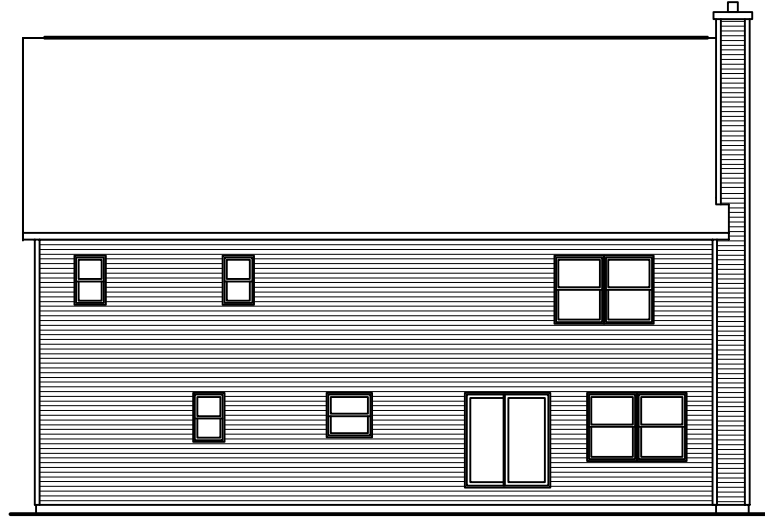

LEFT SIDE ELEVATION

SCALE: 3/32" = 1'-0"

REAR ELEVATION

SCALE: 3/32" = 1'-0"

RIGHT SIDE ELEVATION

SCALE: 3/32" = 1'-0"

FRONT ELEVATION

SCALE: 1/8" = 1'-0"

SOME ITEMS DEPICTED IN THESE DRAWINGS
MAY BE OPTIONAL. PLEASE SEE SALES ORDER
FOR EXTENT OF MATERIAL PROVIDED.

678

CUSTOM COLONIAL - 28 x 48

SOME ITEMS DEPICTED IN THESE DRAWINGS MAY BE OPTIONAL. PLEASE SEE SALES ORDER FOR EXTENT OF MATERIAL PROVIDED.