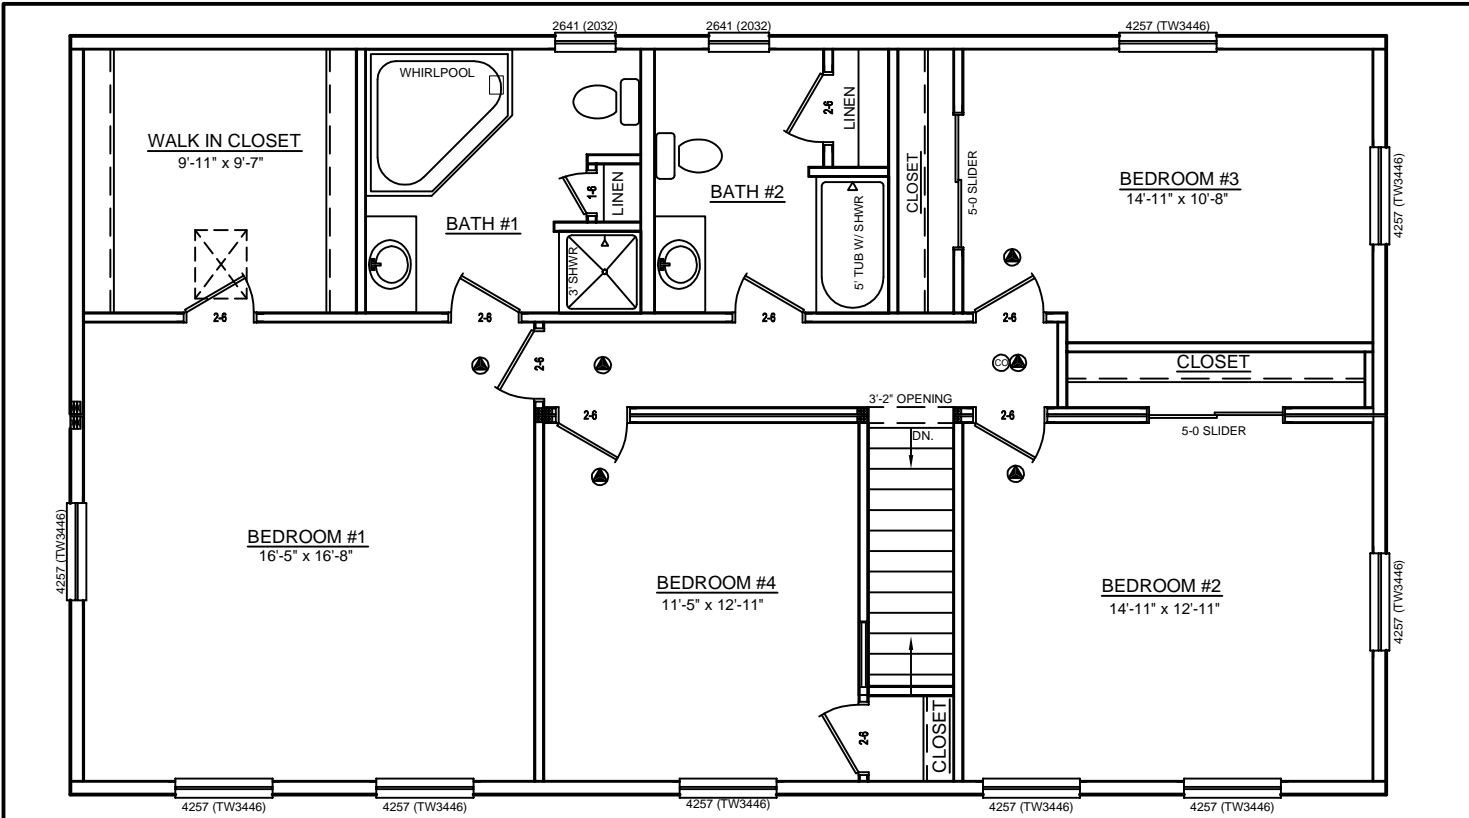

LEFT SIDE ELEVATION

SCALE: 1/8" = 1'-0"

REAR ELEVATION

SCALE: 1/8" = 1'-0"

RIGHT SIDE ELEVATION

SCALE: 1/8" = 1'-0"

SOME ITEMS DEPICTED IN THESE DRAWINGS
MAY BE OPTIONAL. PLEASE SEE SALES ORDER
FOR EXTENT OF MATERIAL PROVIDED.

FRONT ELEVATION

SCALE: 3/16" = 1'-0"

CUSTOM COLONIAL - 28 x 48

SOME ITEMS DEPICTED IN THESE DRAWINGS MAY BE OPTIONAL. PLEASE SEE SALES ORDER FOR EXTENT OF MATERIAL PROVIDED.

BILL LAKE MODULAR HOMES
 188 FLANDERS ROAD
 SPRAKERS, NY 12166
 (518) 673 - 2424