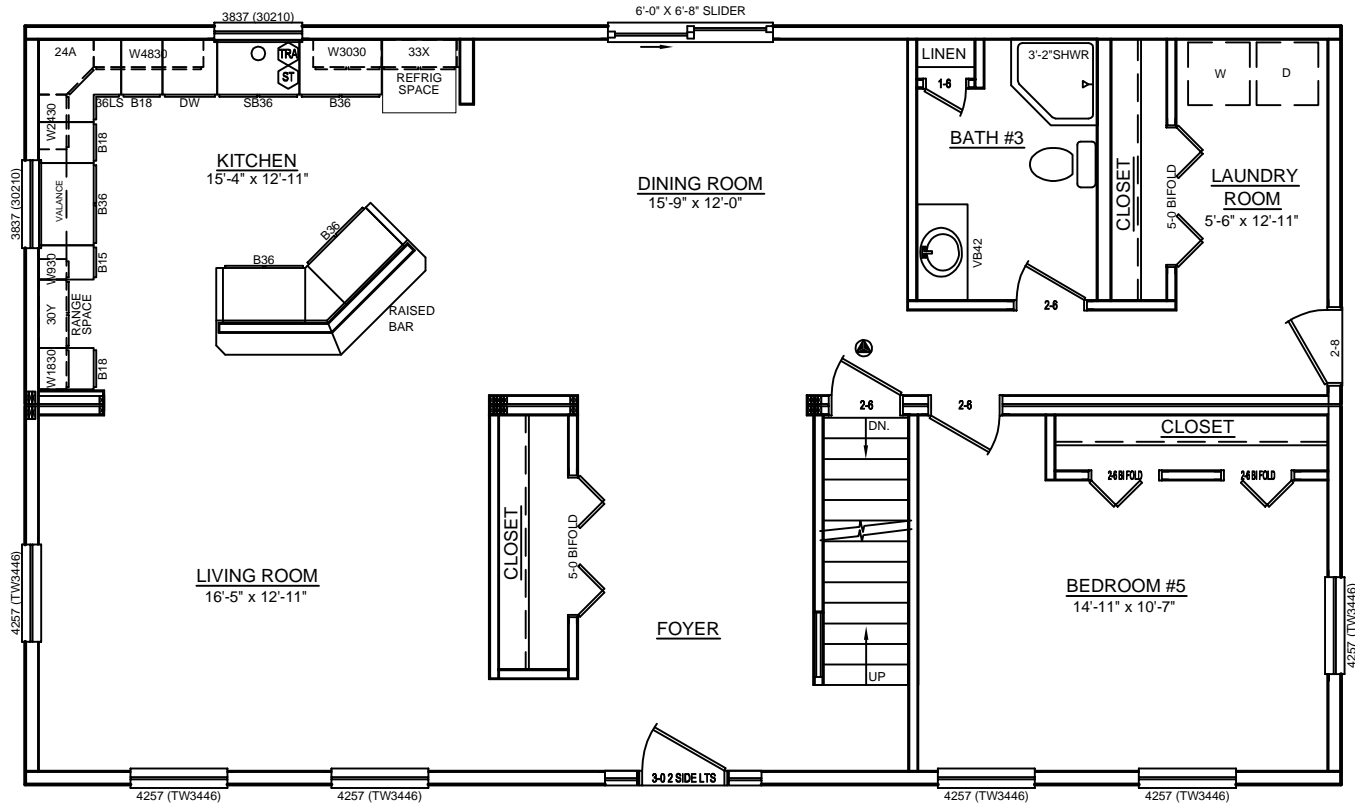

LEFT SIDE ELEVATION

SCALE: 1/8" = 1'-0"

REAR ELEVATION

SCALE: 1/8" = 1'-0"

RIGHT SIDE ELEVATION

SCALE: 1/8" = 1'-0"

SOME ITEMS DEPICTED IN THESE DRAWINGS
MAY BE OPTIONAL. PLEASE SEE SALES ORDER
FOR EXTENT OF MATERIAL PROVIDED.

FRONT ELEVATION

SCALE: 3/16" = 1'-0"

CUSTOM COLONIAL - 28 x 48

SOME ITEMS DEPICTED IN THESE DRAWINGS MAY BE OPTIONAL. PLEASE SEE SALES ORDER FOR EXTENT OF MATERIAL PROVIDED.

BILL LAKE MODULAR HOMES
 188 FLANDERS ROAD
 SPRAKERS, NY 12166
 (518) 673 - 2424