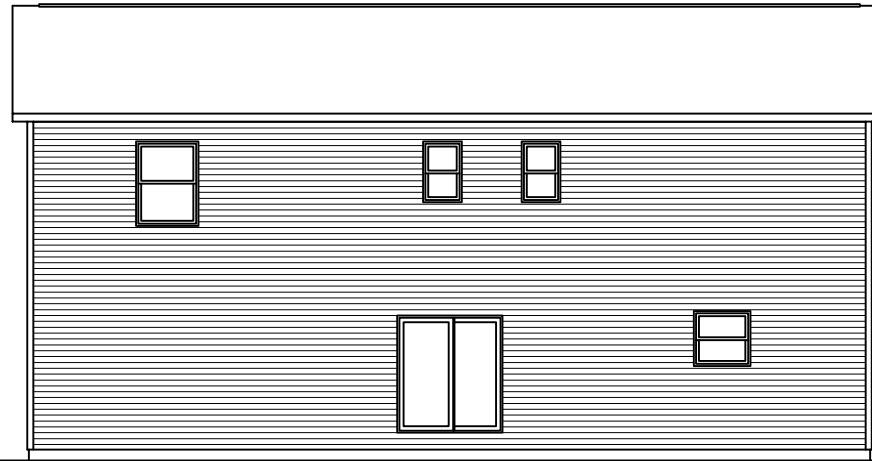

LEFT SIDE ELEVATION

SCALE: 1/8" = 1'-0"

REAR ELEVATION

SCALE: 1/8" = 1'-0"

RIGHT SIDE ELEVATION

SCALE: 1/8" = 1'-0"

SOME ITEMS DEPICTED IN THESE DRAWINGS
MAY BE OPTIONAL. PLEASE SEE SALES ORDER
FOR EXTENT OF MATERIAL PROVIDED.

FRONT ELEVATION

SCALE: 3/16" = 1'-0"

CUSTOM COLONIAL - 28 x 48

SOME ITEMS DEPICTED IN THESE DRAWINGS MAY BE OPTIONAL. PLEASE SEE SALES ORDER FOR EXTENT OF MATERIAL PROVIDED.

BILL LAKE MODULAR HOMES
 188 FLANDERS ROAD
 SPRAKERS, NY 12166
 (518) 673 - 2424