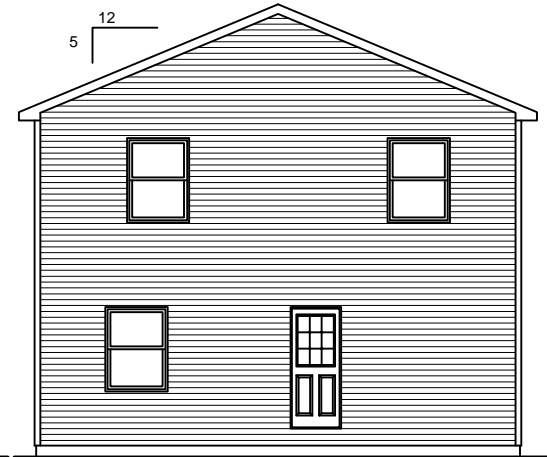

LEFT SIDE ELEVATION

SCALE: 1/8" = 1'-0"

REAR ELEVATION

SCALE: 1/8" = 1'-0"

RIGHT SIDE ELEVATION

SCALE: 1/8" = 1'-0"

SOME ITEMS DEPICTED IN THESE DRAWINGS
MAY BE OPTIONAL. PLEASE SEE SALES ORDER
FOR EXTENT OF MATERIAL PROVIDED.

FRONT ELEVATION

SCALE: 3/16" = 1'-0"

CUSTOM COLONIAL - 28 x 48

SOME ITEMS DEPICTED IN THESE DRAWINGS MAY BE OPTIONAL. PLEASE SEE SALES ORDER FOR EXTENT OF MATERIAL PROVIDED.

BILL LAKE MODULAR HOMES
 188 FLANDERS ROAD
 SPRAKERS, NY 12166
 (518) 673 - 2424