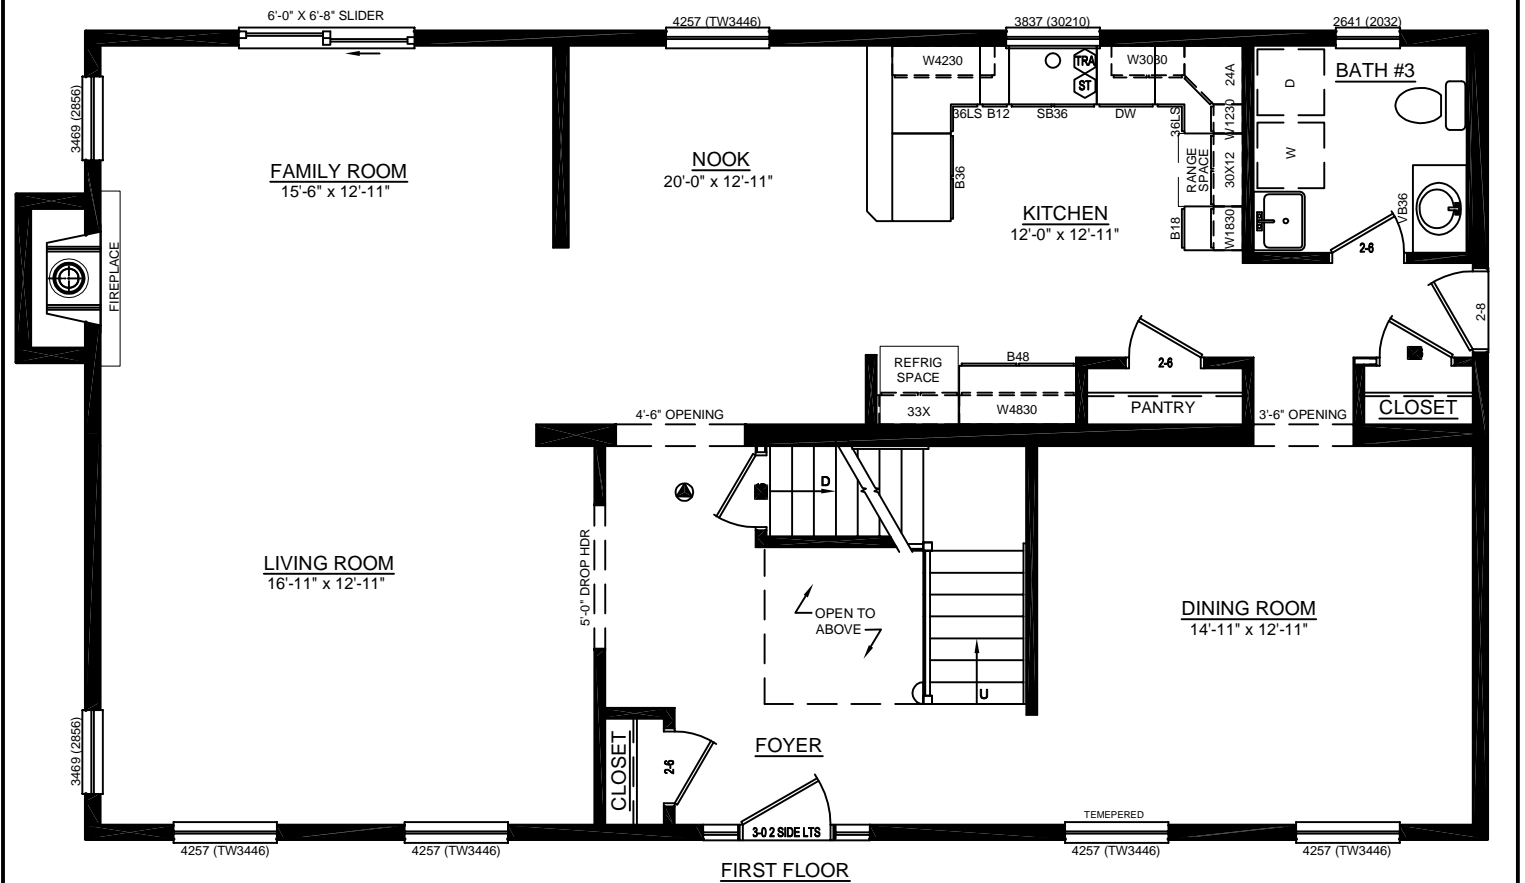

LEFT SIDE ELEVATION

SCALE: 1/8" = 1'-0"

REAR ELEVATION

SCALE: 1/8" = 1'-0"

SOME ITEMS DEPICTED IN THESE DRAWINGS
MAY BE OPTIONAL. PLEASE SEE SALES ORDER
FOR EXTENT OF MATERIAL PROVIDED.

RIGHT SIDE ELEVATION

SCALE: 1/8" = 1'-0"

FRONT ELEVATION

SCALE: 3/16" = 1'-0"

CUSTOM COLONIAL - 28 x 48

SOME ITEMS DEPICTED IN THESE DRAWINGS MAY BE OPTIONAL. PLEASE SEE SALES ORDER FOR EXTENT OF MATERIAL PROVIDED.

BILL LAKE MODULAR HOMES
 188 FLANDERS ROAD
 SPRAKERS, NY 12166
 (518) 673 - 2424