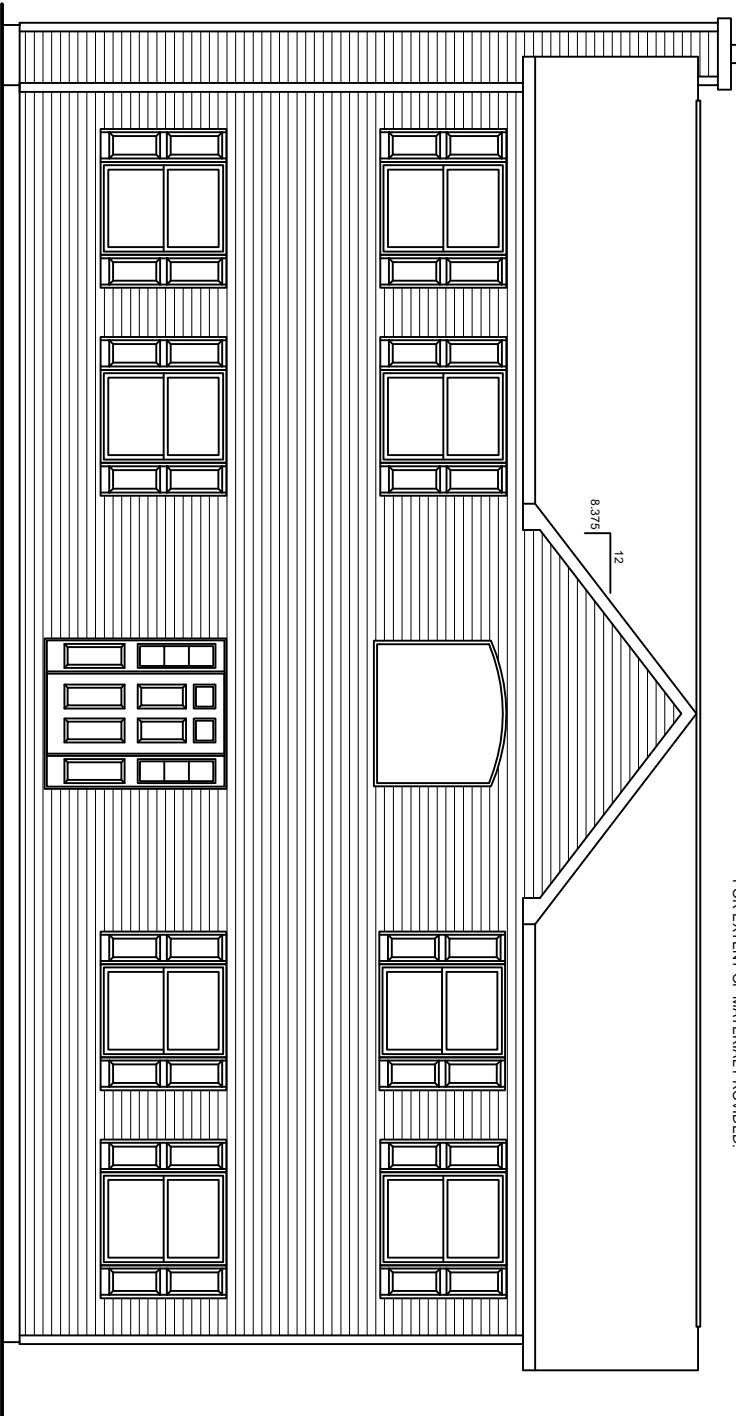

LEFT SIDE ELEVATION

SCALE: 1/8" = 1'-0"

REAR ELEVATION

SCALE: 1/8" = 1'-0"

SOME ITEMS DEPICTED IN THESE DRAWINGS
MAY BE OPTIONAL. PLEASE SEE SALES ORDER
FOR EXTENT OF MATERIAL PROVIDED.

RIGHT SIDE ELEVATION

SCALE: 1/8" = 1'-0"

FRONT ELEVATION

SCALE: 3/16" = 1'-0"

CUSTOM COLONIAL - 28 x 48

SOME ITEMS DEPICTED IN THESE DRAWINGS MAY BE OPTIONAL. PLEASE SEE SALES ORDER FOR EXTENT OF MATERIAL PROVIDED.

BILL LAKE MODULAR HOMES
 188 FLANDERS ROAD
 SPRAKERS, NY 12166
 (518) 673 - 2424