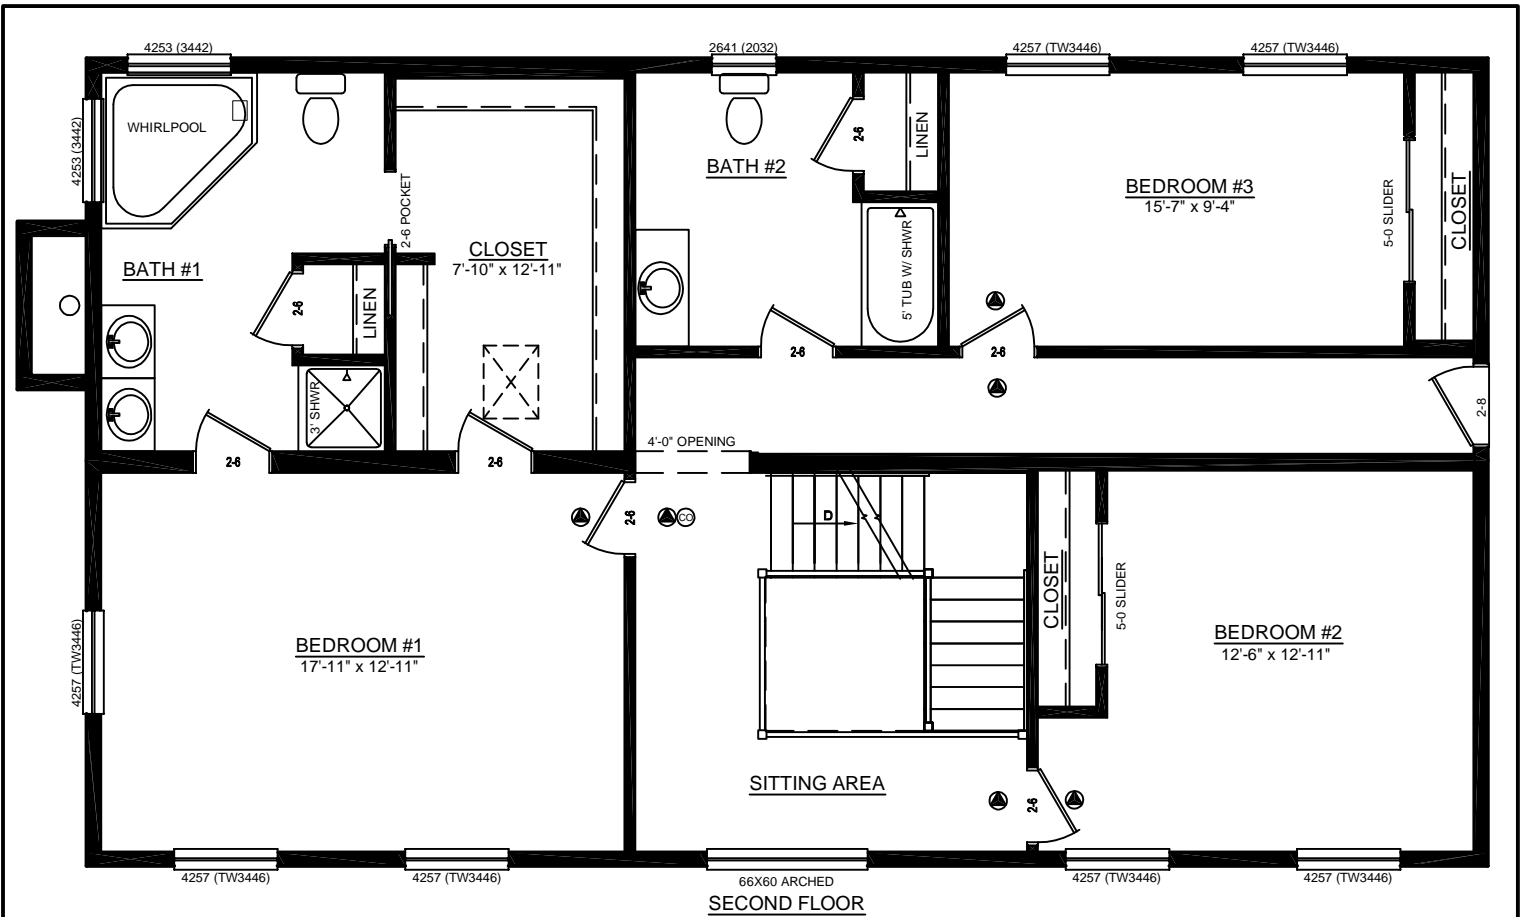

LEFT SIDE ELEVATION

SCALE: 1/8" = 1'-0"

REAR ELEVATION

SCALE: 1/8" = 1'-0"

SOME ITEMS DEPICTED IN THESE DRAWINGS
MAY BE OPTIONAL. PLEASE SEE SALES ORDER
FOR EXTENT OF MATERIAL PROVIDED.

RIGHT SIDE ELEVATION

SCALE: 1/8" = 1'-0"

FRONT ELEVATION

SCALE: 3/16" = 1'-0"

CUSTOM COLONIAL - 28 x 48

SOME ITEMS DEPICTED IN THESE DRAWINGS MAY BE OPTIONAL. PLEASE SEE SALES ORDER FOR EXTENT OF MATERIAL PROVIDED.

BILL LAKE MODULAR HOMES
 188 FLANDERS ROAD
 SPRAKERS, NY 12166
 (518) 673 - 2424