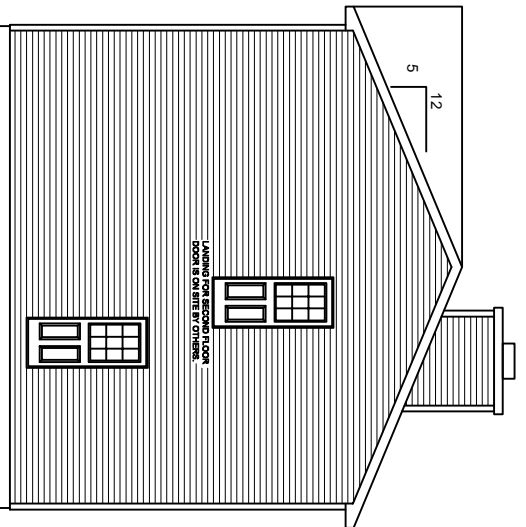

LEFT SIDE ELEVATION

SCALE: 1/8" = 1'-0"

REAR ELEVATION

SCALE: 1/8" = 1'-0"

SOME ITEMS DEPICTED IN THESE DRAWINGS
MAY BE OPTIONAL. PLEASE SEE SALES ORDER
FOR EXTENT OF MATERIAL PROVIDED.

RIGHT SIDE ELEVATION

SCALE: 1/8" = 1'-0"

FRONT ELEVATION

SCALE: 3/16" = 1'-0"

CUSTOM COLONIAL - 28 x 48

SOME ITEMS DEPICTED IN THESE DRAWINGS MAY BE OPTIONAL. PLEASE SEE SALES ORDER FOR EXTENT OF MATERIAL PROVIDED.

BILL LAKE MODULAR HOMES
 188 FLANDERS ROAD
 SPRAKERS, NY 12166
 (518) 673 - 2424