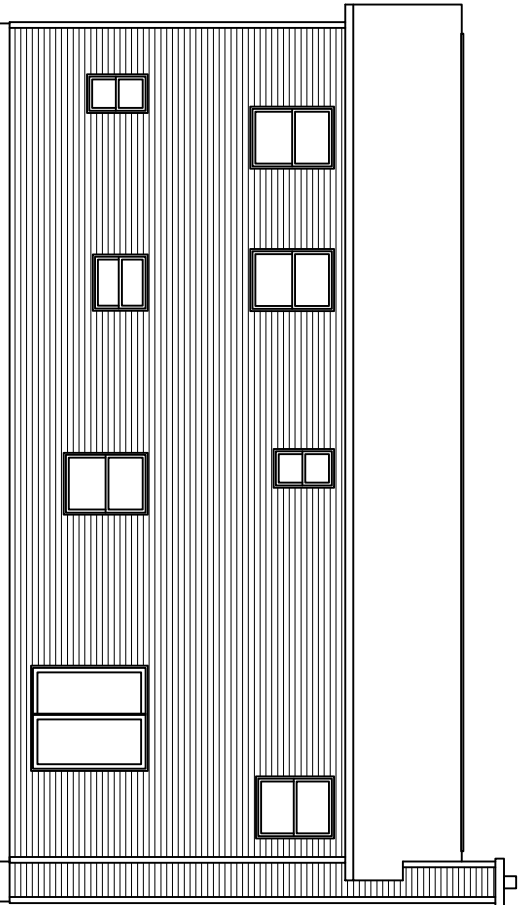

LEFT SIDE ELEVATION

SCALE: 1/8" = 1'-0"

REAR ELEVATION

SCALE: 1/8" = 1'-0"

SOME ITEMS DEPICTED IN THESE DRAWINGS
MAY BE OPTIONAL. PLEASE SEE SALES ORDER
FOR EXTENT OF MATERIAL PROVIDED.

RIGHT SIDE ELEVATION

SCALE: 1/8" = 1'-0"

FRONT ELEVATION

SCALE: 3/16" = 1'-0"

CUSTOM COLONIAL - 28 x 48

SOME ITEMS DEPICTED IN THESE DRAWINGS MAY BE OPTIONAL. PLEASE SEE SALES ORDER FOR EXTENT OF MATERIAL PROVIDED.

BILL LAKE MODULAR HOMES
 188 FLANDERS ROAD
 SPRAKERS, NY 12166
 (518) 673 - 2424