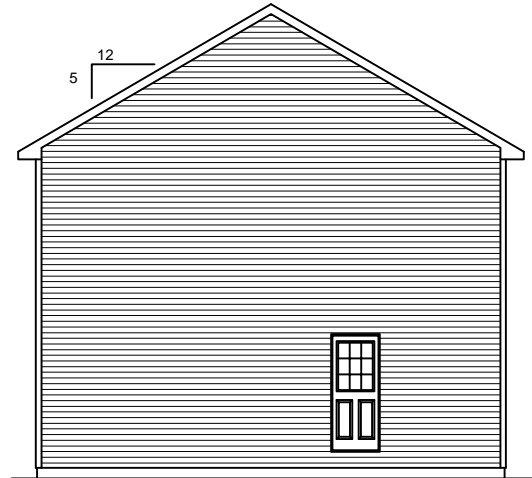

LEFT SIDE ELEVATION

SCALE: 1/8" = 1'-0"

REAR ELEVATION

SCALE: 1/8" = 1'-0"

SOME ITEMS DEPICTED IN THESE DRAWINGS
MAY BE OPTIONAL. PLEASE SEE SALES ORDER
FOR EXTENT OF MATERIAL PROVIDED.

RIGHT SIDE ELEVATION

SCALE: 1/8" = 1'-0"

FRONT ELEVATION

SCALE: 3/16" = 1'-0"

CUSTOM COLONIAL - 28 x 48

SOME ITEMS DEPICTED IN THESE DRAWINGS MAY BE OPTIONAL. PLEASE SEE SALES ORDER FOR EXTENT OF MATERIAL PROVIDED.

BILL LAKE MODULAR HOMES
 188 FLANDERS ROAD
 SPRAKERS, NY 12166
 (518) 673 - 2424