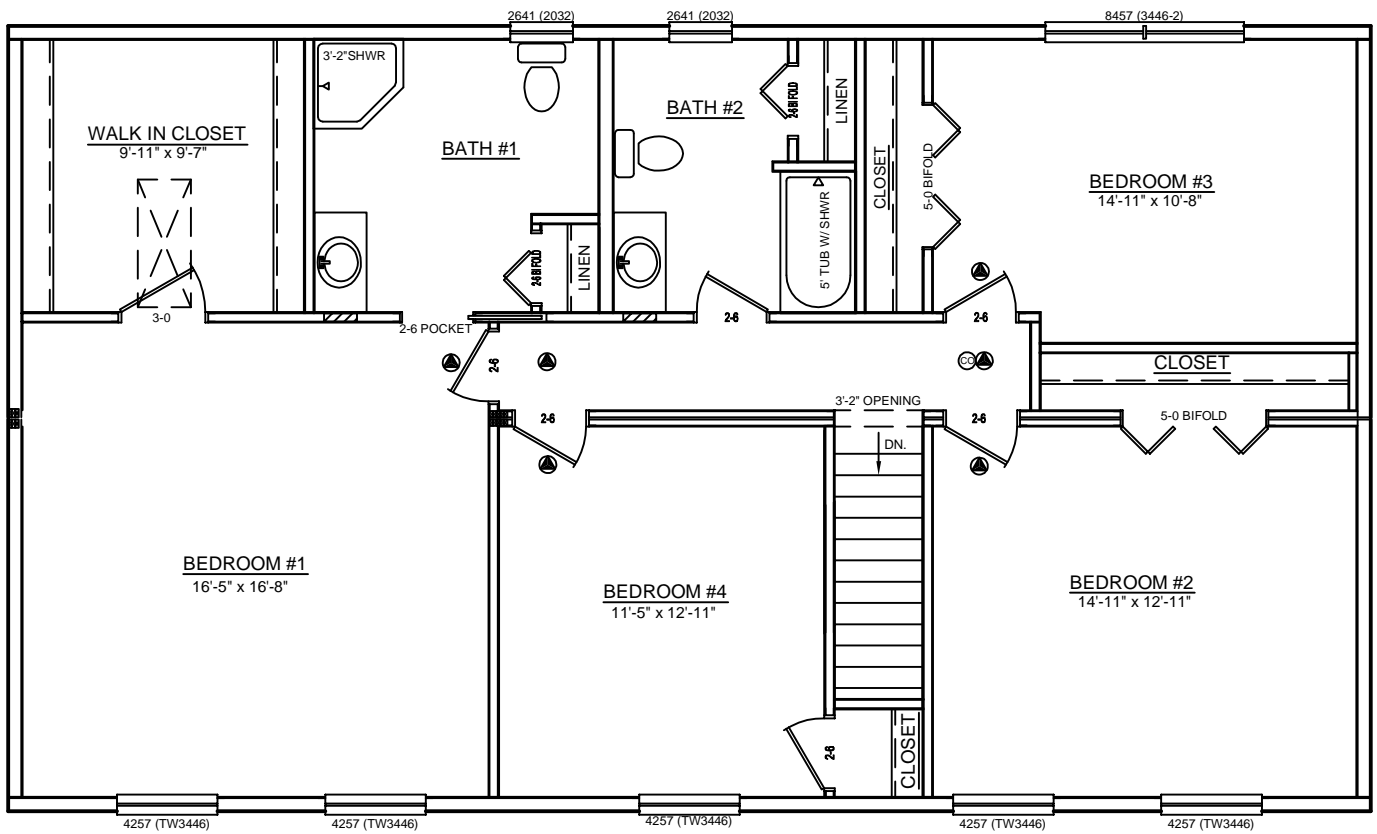

LEFT SIDE ELEVATION

SCALE: 1/8" = 1'-0"

REAR ELEVATION

SCALE: 1/8" = 1'-0"

SOME ITEMS DEPICTED IN THESE DRAWINGS
MAY BE OPTIONAL. PLEASE SEE SALES ORDER
FOR EXTENT OF MATERIAL PROVIDED.

RIGHT SIDE ELEVATION

SCALE: 1/8" = 1'-0"

FRONT ELEVATION

SCALE: 3/16" = 1'-0"

CUSTOM COLONIAL - 28 x 48

SOME ITEMS DEPICTED IN THESE DRAWINGS MAY BE OPTIONAL. PLEASE SEE SALES ORDER FOR EXTENT OF MATERIAL PROVIDED.

BILL LAKE MODULAR HOMES
 188 FLANDERS ROAD
 SPRAKERS, NY 12166
 (518) 673 - 2424