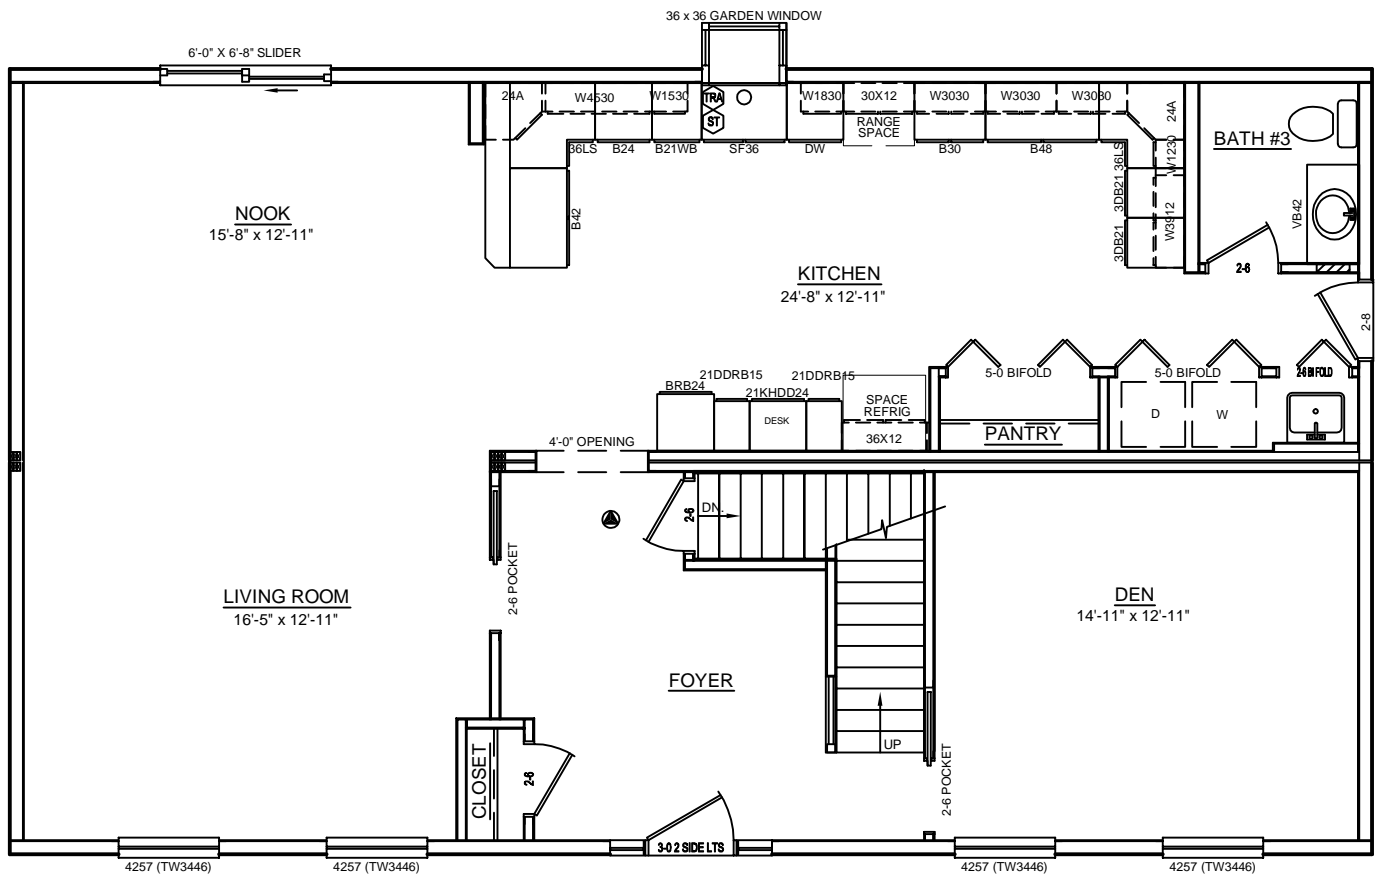

LEFT SIDE ELEVATION

SCALE: 1/8" = 1'-0"

REAR ELEVATION

SCALE: 1/8" = 1'-0"

SOME ITEMS DEPICTED IN THESE DRAWINGS
MAY BE OPTIONAL. PLEASE SEE SALES ORDER
FOR EXTENT OF MATERIAL PROVIDED.

RIGHT SIDE ELEVATION

SCALE: 1/8" = 1'-0"

FRONT ELEVATION

SCALE: 3/16" = 1'-0"

CUSTOM COLONIAL - 28 x 48

SOME ITEMS DEPICTED IN THESE DRAWINGS MAY BE OPTIONAL. PLEASE SEE SALES ORDER FOR EXTENT OF MATERIAL PROVIDED.

BILL LAKE MODULAR HOMES
 188 FLANDERS ROAD
 SPRAKERS, NY 12166
 (518) 673 - 2424