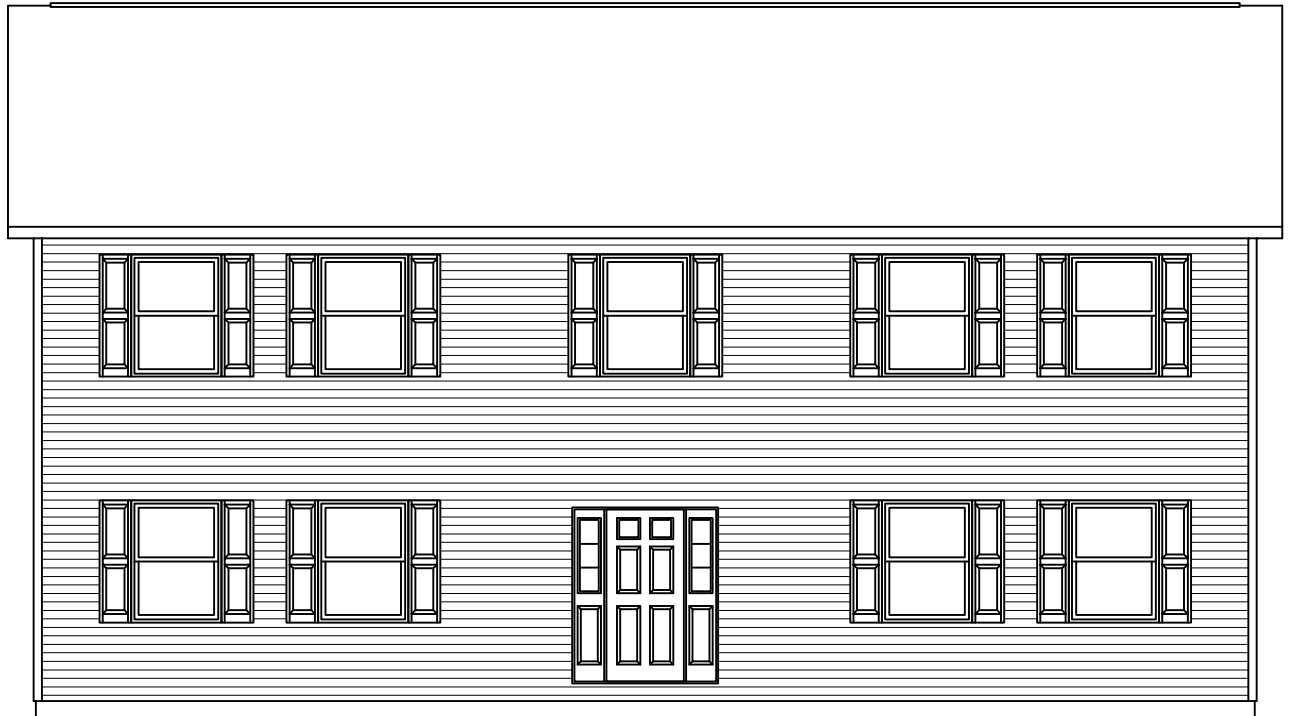

LEFT SIDE ELEVATION

SCALE: 1/8" = 1'-0"

REAR ELEVATION

SCALE: 1/8" = 1'-0"

SOME ITEMS DEPICTED IN THESE DRAWINGS
MAY BE OPTIONAL. PLEASE SEE SALES ORDER
FOR EXTENT OF MATERIAL PROVIDED.

RIGHT SIDE ELEVATION

SCALE: 1/8" = 1'-0"

FRONT ELEVATION

SCALE: 3/16" = 1'-0"

CUSTOM COLONIAL - 28 x 48

SOME ITEMS DEPICTED IN THESE DRAWINGS MAY BE OPTIONAL. PLEASE SEE SALES ORDER FOR EXTENT OF MATERIAL PROVIDED.

BILL LAKE MODULAR HOMES
 188 FLANDERS ROAD
 SPRAKERS, NY 12166
 (518) 673 - 2424