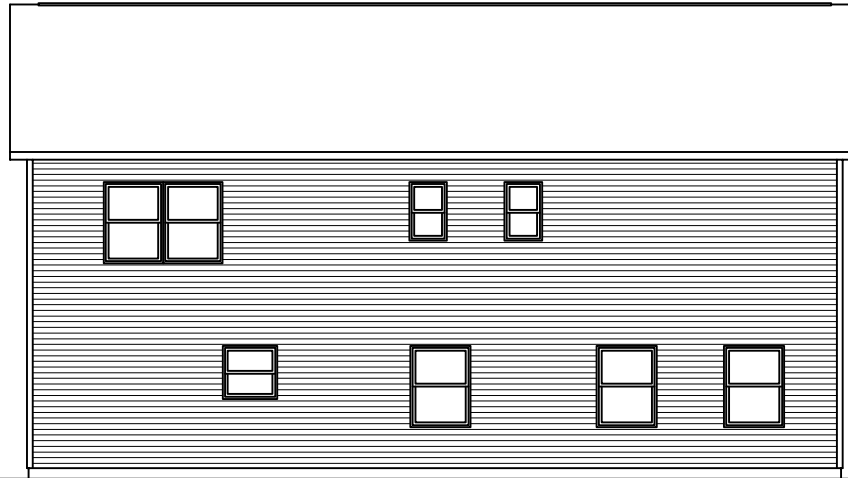

LEFT SIDE ELEVATION

SCALE: 1/8" = 1'-0"

REAR ELEVATION

SCALE: 1/8" = 1'-0"

SOME ITEMS DEPICTED IN THESE DRAWINGS
MAY BE OPTIONAL. PLEASE SEE SALES ORDER
FOR EXTENT OF MATERIAL PROVIDED.

RIGHT SIDE ELEVATION

SCALE: 1/8" = 1'-0"

FRONT ELEVATION

SCALE: 3/16" = 1'-0"

CUSTOM COLONIAL - 28 x 48

SOME ITEMS DEPICTED IN THESE DRAWINGS MAY BE OPTIONAL. PLEASE SEE SALES ORDER FOR EXTENT OF MATERIAL PROVIDED.

BILL LAKE MODULAR HOMES
 188 FLANDERS ROAD
 SPRAKERS, NY 12166
 (518) 673 - 2424