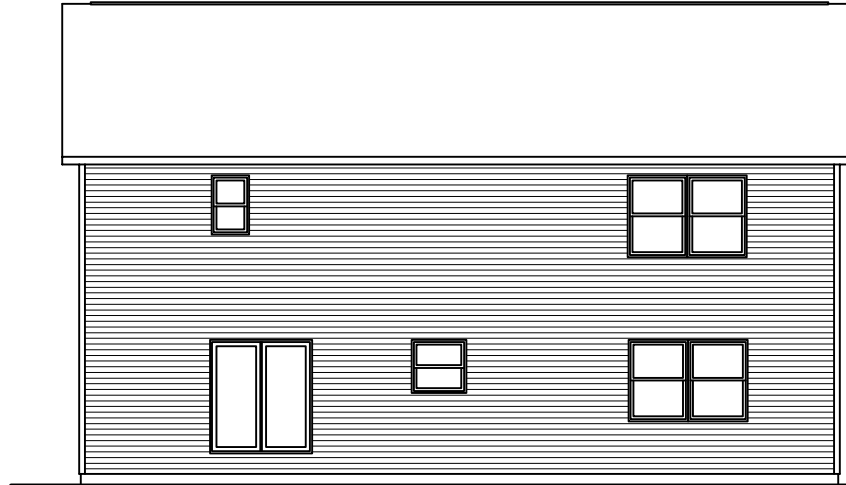

LEFT SIDE ELEVATION

SCALE: 1/8" = 1'-0"

REAR ELEVATION

SCALE: 1/8" = 1'-0"

RIGHT SIDE ELEVATION

SCALE: 1/8" = 1'-0"

SOME ITEMS DEPICTED IN THESE DRAWINGS
MAY BE OPTIONAL. PLEASE SEE SALES ORDER
FOR EXTENT OF MATERIAL PROVIDED.

760

FRONT ELEVATION

SCALE: 3/16" = 1'-0"