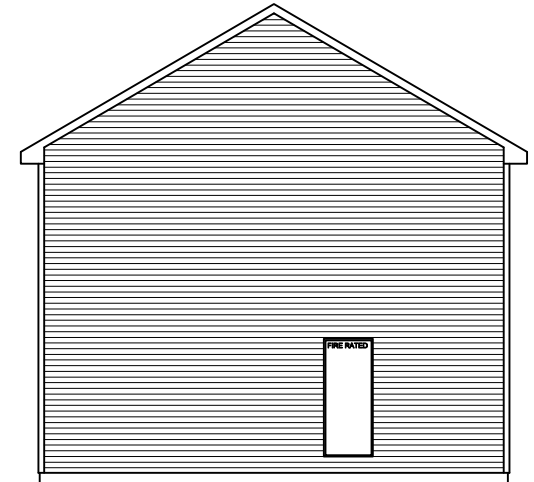

LEFT SIDE ELEVATION

SCALE: 1/8" = 1'-0"

REAR ELEVATION

SCALE: 1/8" = 1'-0"

RIGHT SIDE ELEVATION

SCALE: 1/8" = 1'-0"

SOME ITEMS DEPICTED IN THESE DRAWINGS
MAY BE OPTIONAL. PLEASE SEE SALES ORDER
FOR EXTENT OF MATERIAL PROVIDED.

760

FRONT ELEVATION

SCALE: 3/16" = 1'-0"