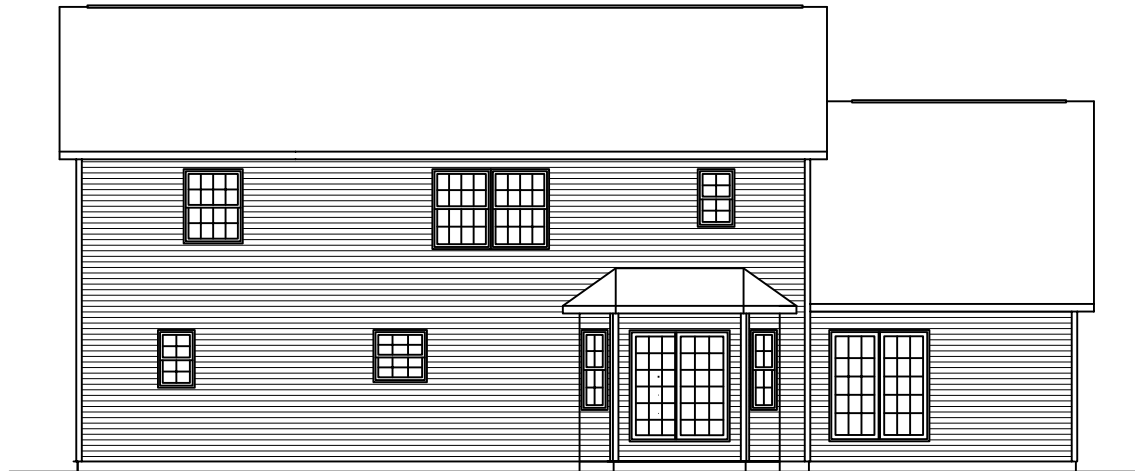

FRONT ELEVATION

REAR ELEVATION

LEFT ELEVATION

RIGHT ELEVATION

# CUSTOM COLONIAL - 28 x 60

SOME ITEMS DEPICTED IN THESE DRAWINGS MAY BE OPTIONAL. PLEASE SEE SALES ORDER FOR EXTENT OF MATERIAL PROVIDED.

BILL LAKE MODULAR HOMES  
 188 FLANDERS ROAD  
 SPRAKERS, NY 12166  
 (518) 673 - 2424

SECOND FLOOR

FIRST FLOOR