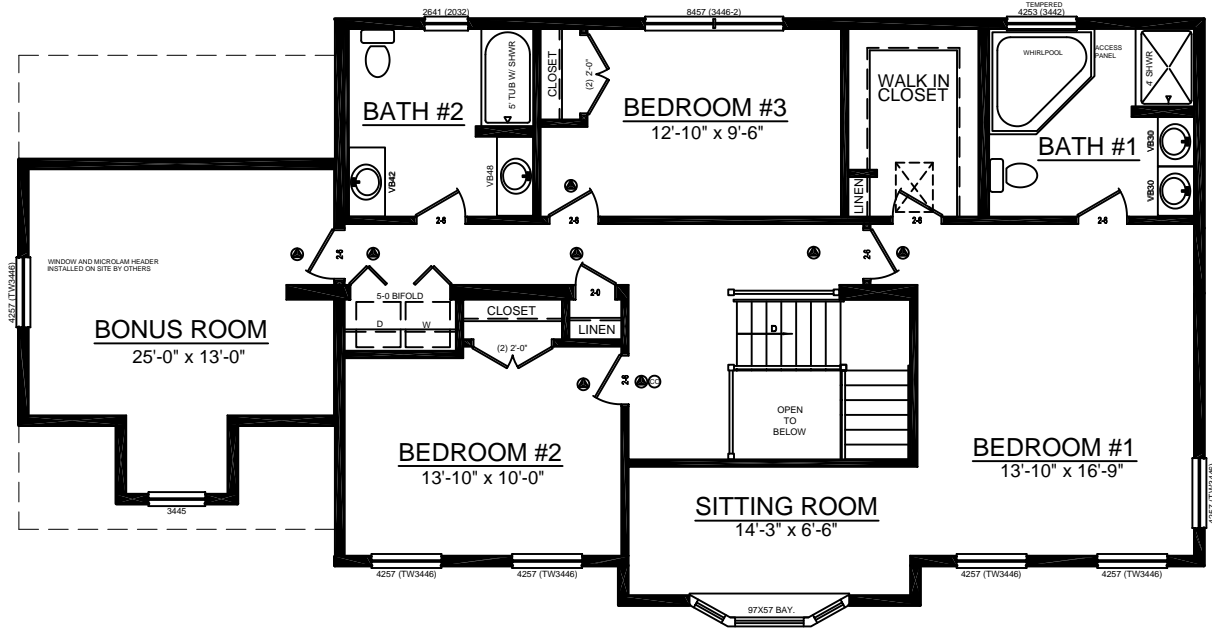

FRONT ELEVATION

REAR ELEVATION

LEFT ELEVATION

RIGHT ELEVATION

# CUSTOM COLONIAL - 28 x 60

SOME ITEMS DEPICTED IN THESE DRAWINGS MAY BE OPTIONAL. PLEASE SEE SALES ORDER FOR EXTENT OF MATERIAL PROVIDED.

BILL LAKE MODULAR HOMES  
 188 FLANDERS ROAD  
 SPRAKERS, NY 12166  
 (518) 673 - 2424

SECOND FLOOR

FIRST FLOOR