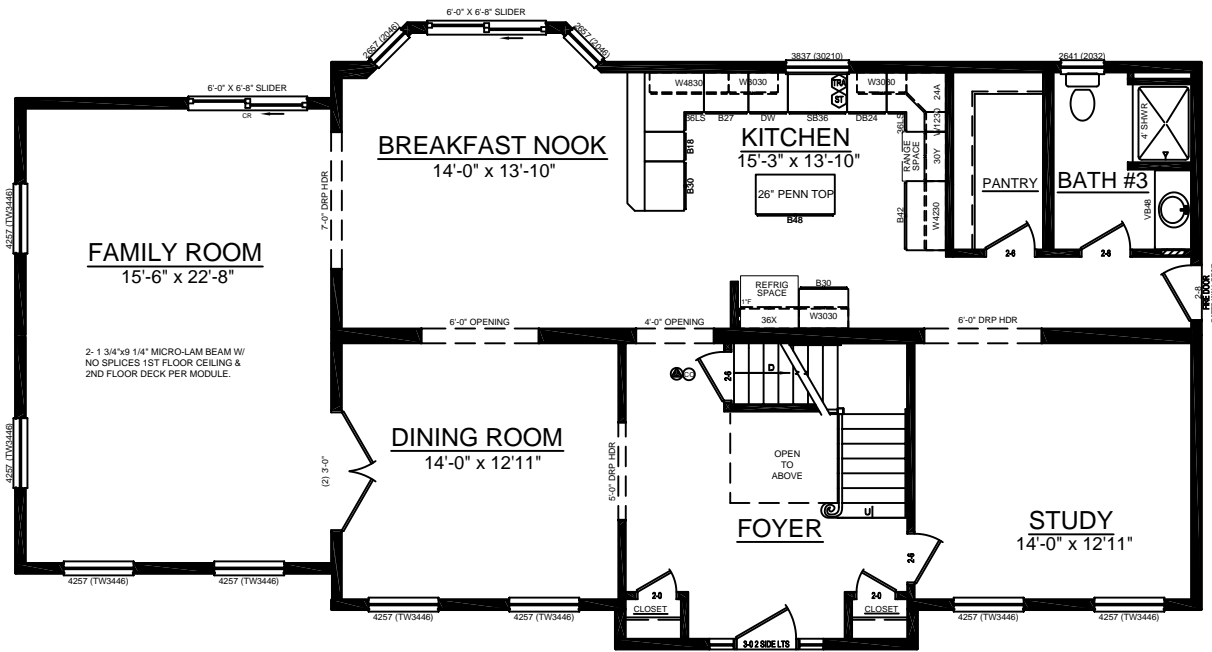

# CUSTOM COLONIAL - 28 x 60

SOME ITEMS DEPICTED IN THESE DRAWINGS MAY BE OPTIONAL. PLEASE SEE SALES ORDER FOR EXTENT OF MATERIAL PROVIDED.

BILL LAKE MODULAR HOMES  
 188 FLANDERS ROAD  
 SPRAKERS, NY 12166  
 (518) 673 - 2424

SECOND FLOOR

FIRST FLOOR