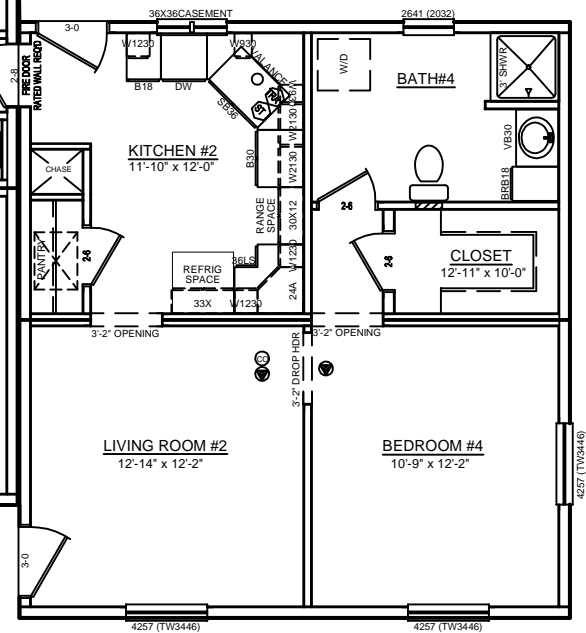

LEFT SIDE ELEVATION

SCALE: 1/8" = 1'-0"

REAR ELEVATION

SCALE: 1/8" = 1'-0"

RIGHT SIDE ELEVATION

SCALE: 1/8" = 1'-0"

FRONT ELEVATION

SCALE: 3/16" = 1'-0"

SOME ITEMS DEPICTED IN THESE DRAWINGS
MAY BE OPTIONAL. PLEASE SEE SALES ORDER
FOR EXTENT OF MATERIAL PROVIDED.

757

BILL LAKE MODULAR HOMES
 188 FLANDERS ROAD
 SPRAKERS, NY 12166
 (518) 673 - 2424

CUSTOM COLONIAL - 28 x 72