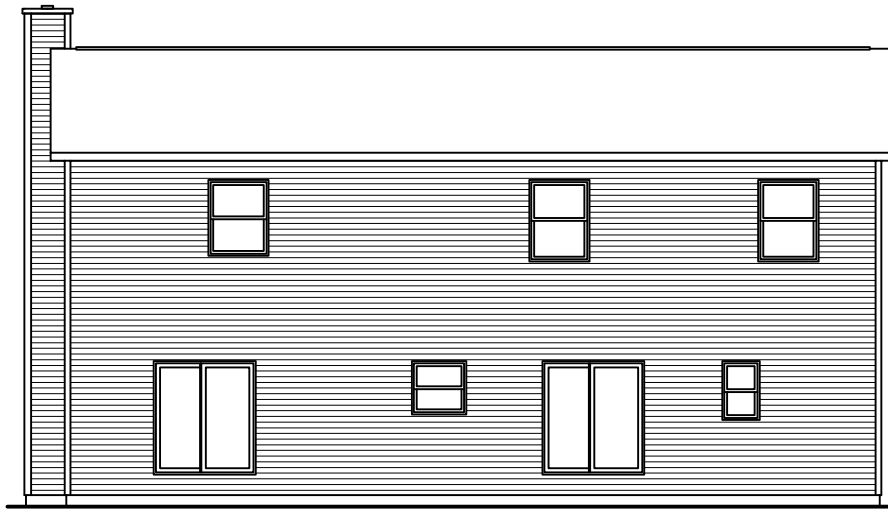

LEFT SIDE ELEVATION

SCALE: 1/8" = 1'-0"

REAR ELEVATION

SCALE: 1/8" = 1'-0"

RIGHT SIDE ELEVATION

SCALE: 1/8" = 1'-0"

SOME ITEMS DEPICTED IN THESE DRAWINGS
MAY BE OPTIONAL. PLEASE SEE SALES ORDER
FOR EXTENT OF MATERIAL PROVIDED.

FRONT ELEVATION

SCALE: 3/16" = 1'-0"

CUSTOM COLONIAL - 30 x 48

SOME ITEMS DEPICTED IN THESE DRAWINGS MAY BE OPTIONAL. PLEASE SEE SALES ORDER FOR EXTENT OF MATERIAL PROVIDED.

BILL LAKE MODULAR HOMES
 188 FLANDERS ROAD
 SPRAKERS, NY 12166
 (518) 673 - 2424