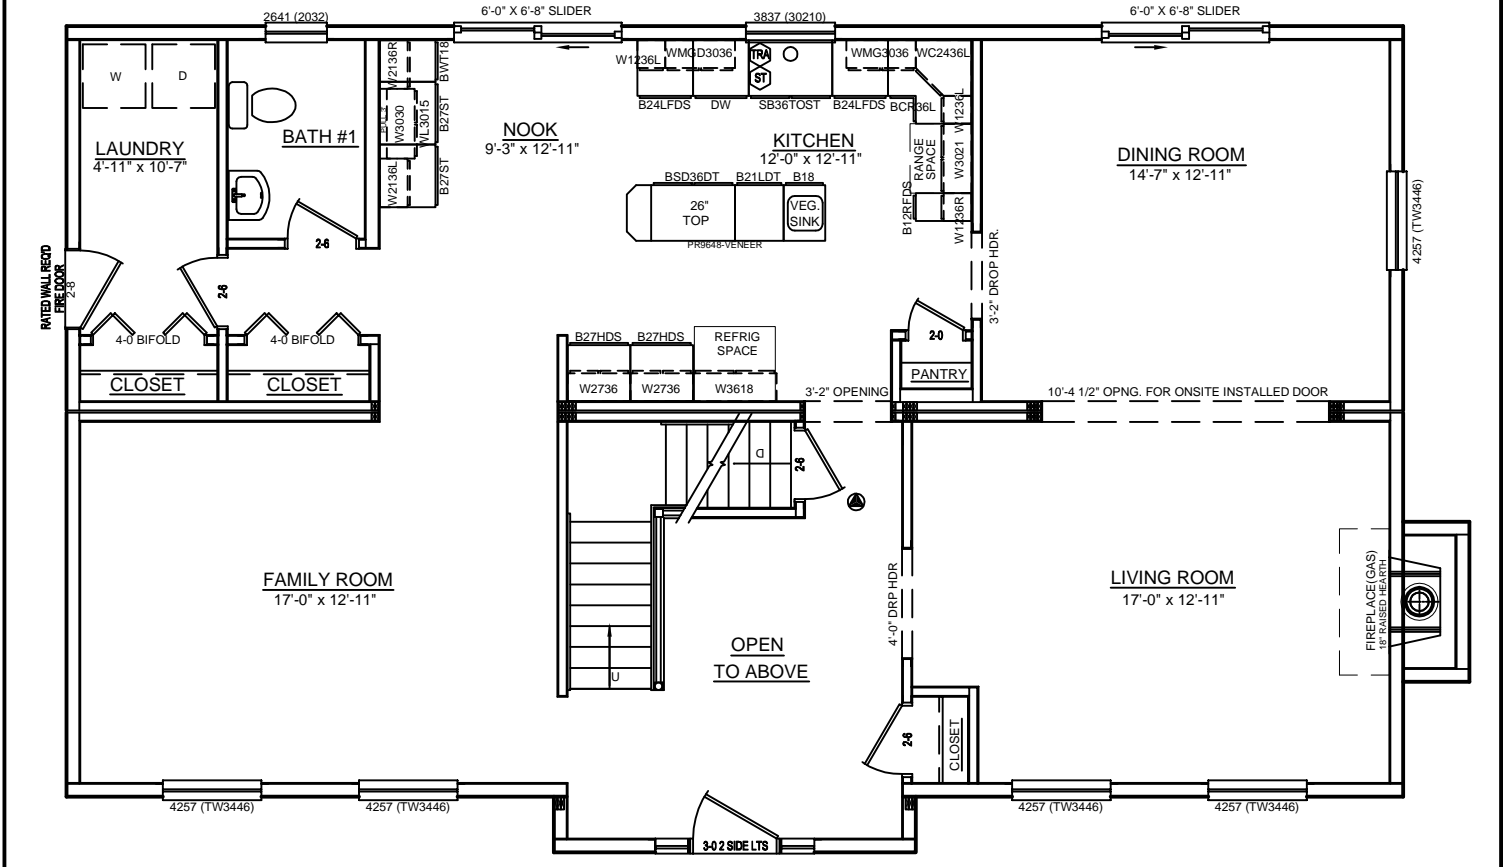

LEFT SIDE ELEVATION

SCALE: 1/8" = 1'-0"

REAR ELEVATION

SCALE: 1/8" = 1'-0"

RIGHT SIDE ELEVATION

SCALE: 1/8" = 1'-0"

SOME ITEMS DEPICTED IN THESE DRAWINGS
MAY BE OPTIONAL. PLEASE SEE SALES ORDER
FOR EXTENT OF MATERIAL PROVIDED.

FRONT ELEVATION

SCALE: 3/16" = 1'-0"

CUSTOM COLONIAL - 30 x 48

SOME ITEMS DEPICTED IN THESE DRAWINGS MAY BE OPTIONAL. PLEASE SEE SALES ORDER FOR EXTENT OF MATERIAL PROVIDED.

BILL LAKE MODULAR HOMES
 188 FLANDERS ROAD
 SPRAKERS, NY 12166
 (518) 673 - 2424