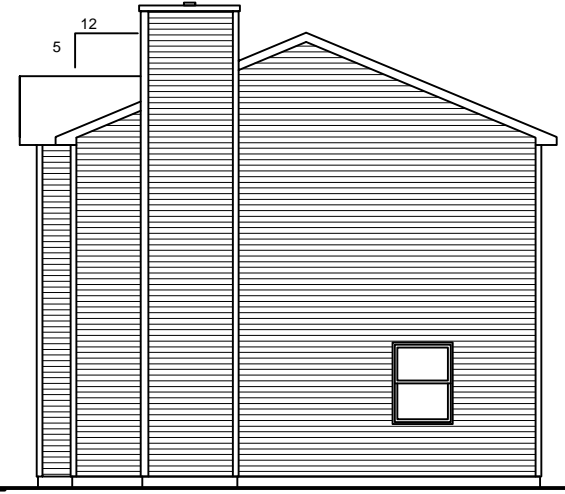

LEFT SIDE ELEVATION

SCALE: 1/8" = 1'-0"

REAR ELEVATION

SCALE: 1/8" = 1'-0"

RIGHT SIDE ELEVATION

SCALE: 1/8" = 1'-0"

SOME ITEMS DEPICTED IN THESE DRAWINGS
MAY BE OPTIONAL. PLEASE SEE SALES ORDER
FOR EXTENT OF MATERIAL PROVIDED.

FRONT ELEVATION

SCALE: 3/16" = 1'-0"

CUSTOM COLONIAL - 30 x 48

SOME ITEMS DEPICTED IN THESE DRAWINGS MAY BE OPTIONAL. PLEASE SEE SALES ORDER FOR EXTENT OF MATERIAL PROVIDED.

BILL LAKE MODULAR HOMES
 188 FLANDERS ROAD
 SPRAKERS, NY 12166
 (518) 673 - 2424