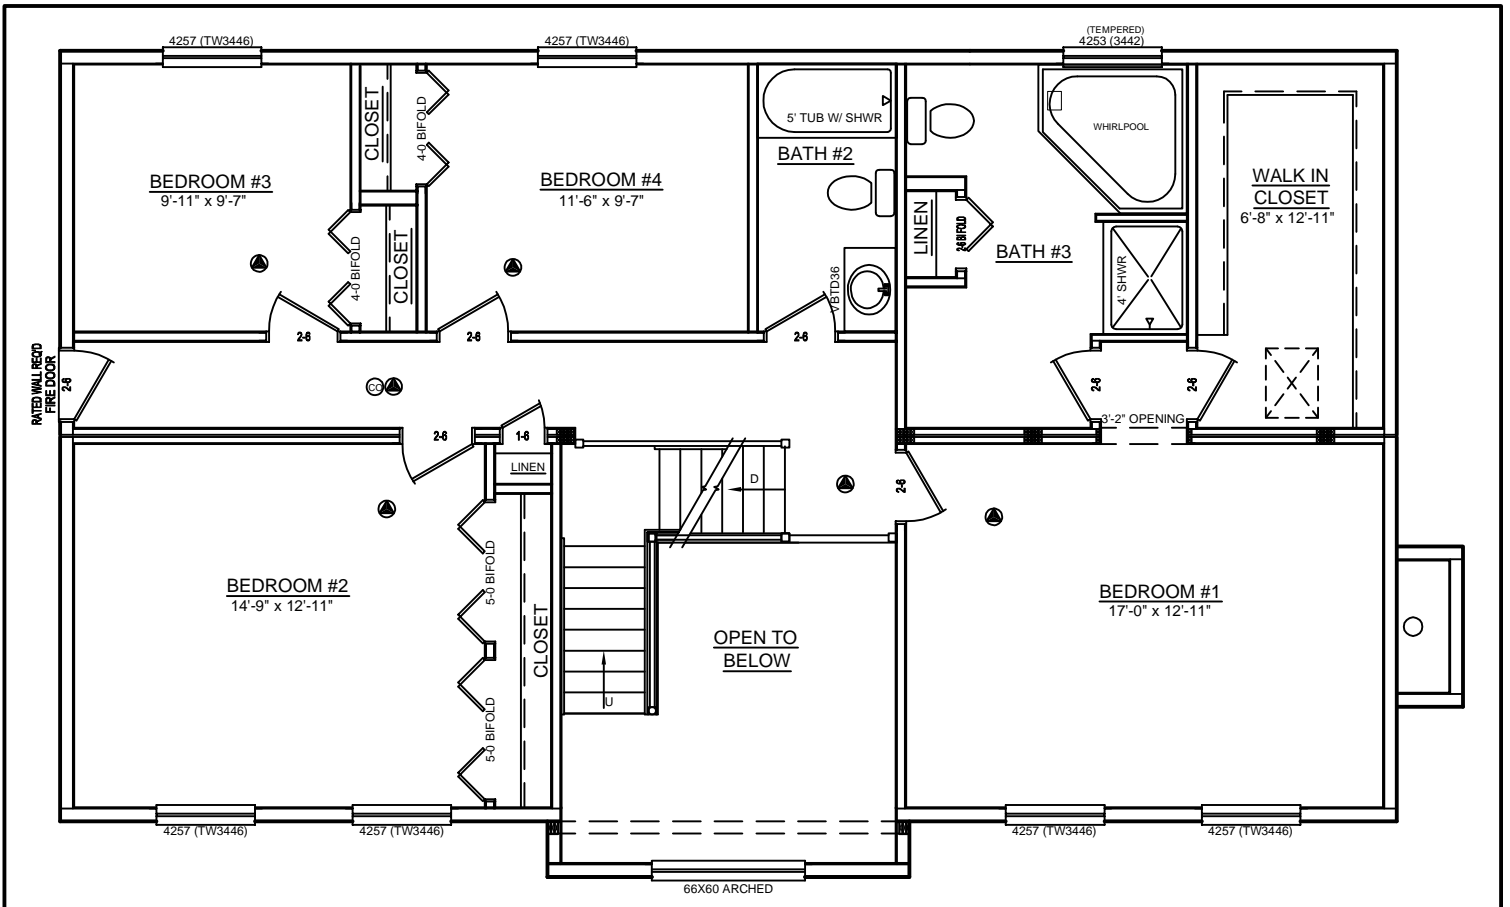

LEFT SIDE ELEVATION

SCALE: 1/8" = 1'-0"

REAR ELEVATION

SCALE: 1/8" = 1'-0"

RIGHT SIDE ELEVATION

SCALE: 1/8" = 1'-0"

SOME ITEMS DEPICTED IN THESE DRAWINGS
MAY BE OPTIONAL. PLEASE SEE SALES ORDER
FOR EXTENT OF MATERIAL PROVIDED.

FRONT ELEVATION

SCALE: 3/16" = 1'-0"

CUSTOM COLONIAL - 30 x 48

SOME ITEMS DEPICTED IN THESE DRAWINGS MAY BE OPTIONAL. PLEASE SEE SALES ORDER FOR EXTENT OF MATERIAL PROVIDED.

BILL LAKE MODULAR HOMES
 188 FLANDERS ROAD
 SPRAKERS, NY 12166
 (518) 673 - 2424