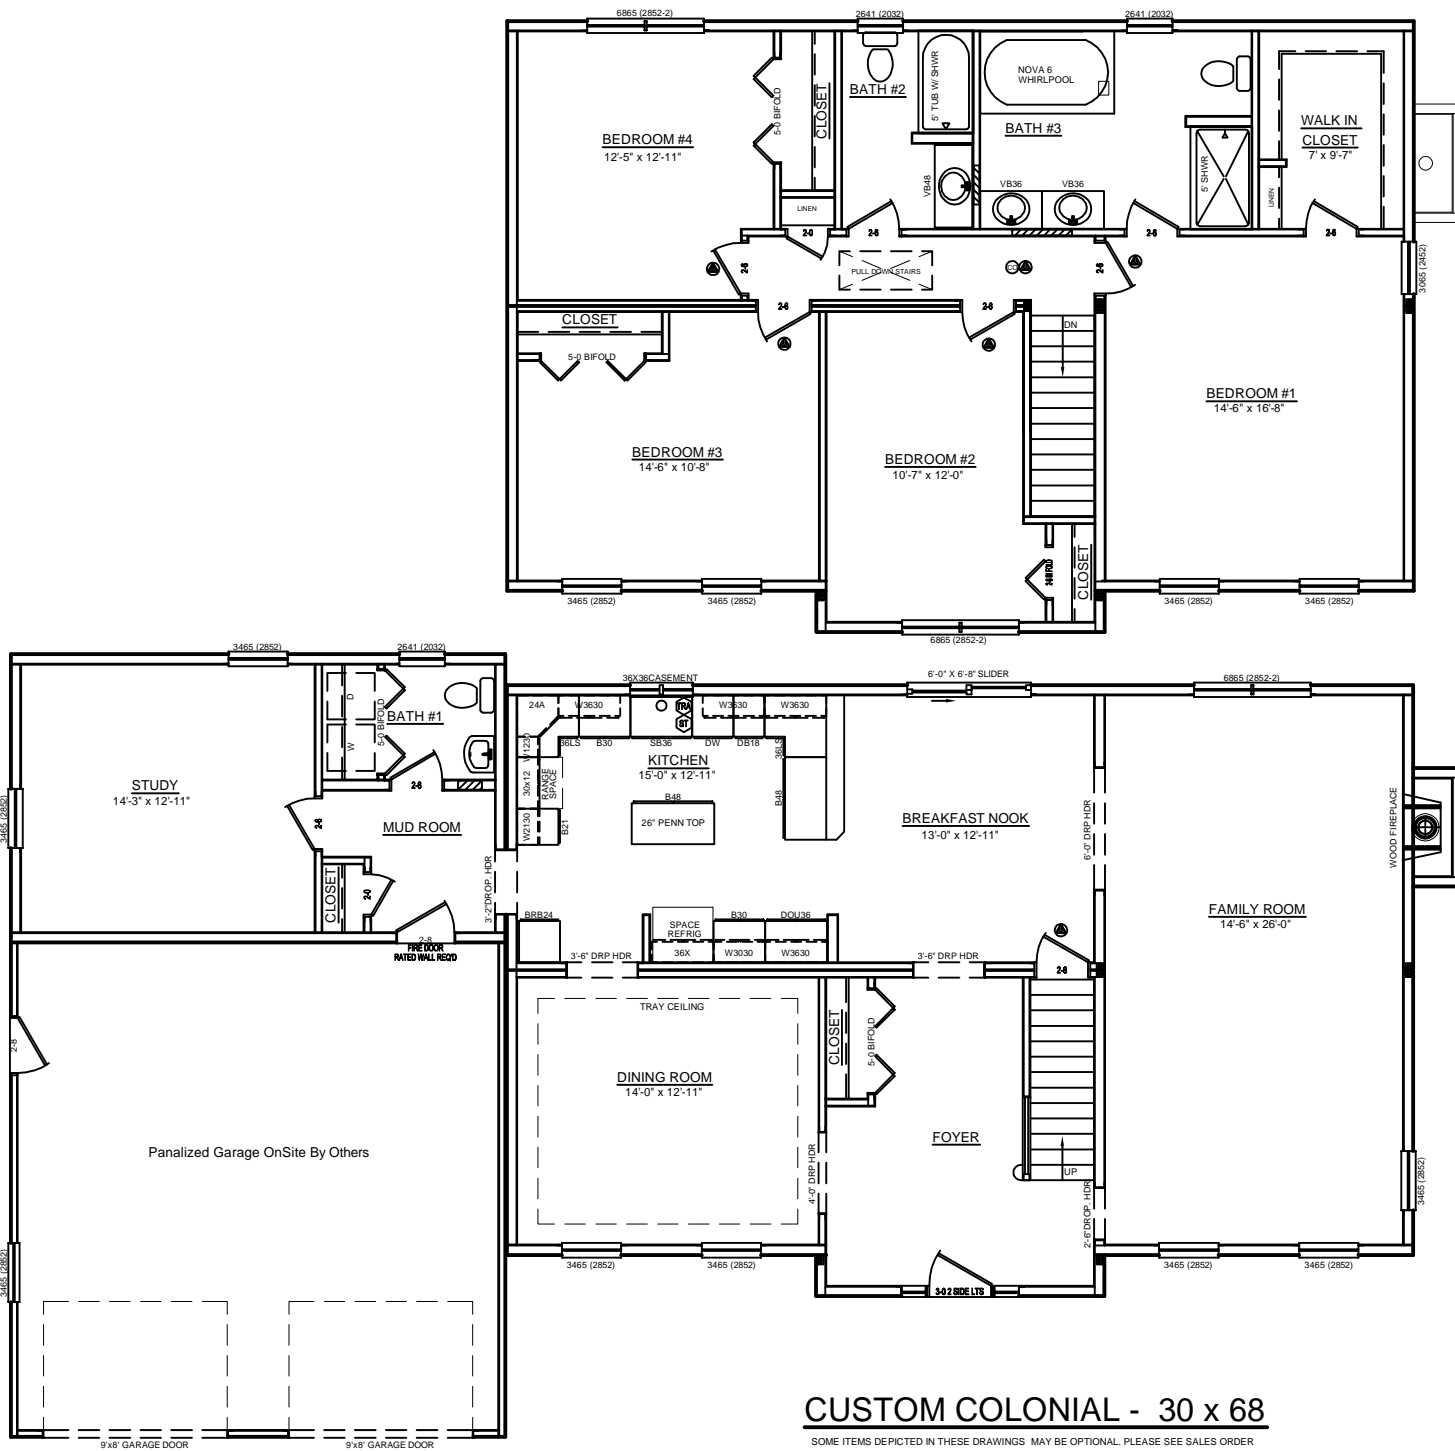

LEFT ELEVATION

SCALE: 3/32" = 1'-0"

REAR ELEVATION

SCALE: 3/32" = 1'-0"

SOME ITEMS DEPICTED IN THESE DRAWINGS
MAY BE OPTIONAL. PLEASE SEE SALES ORDER
FOR EXTENT OF MATERIAL PROVIDED.

1010

FRONT ELEVATION

SCALE: 3/32" = 1'-0"

RIGHT ELEVATION

SCALE: 3/32" = 1'-0"

CUSTOM COLONIAL - 30 x 68

SOME ITEMS DEPICTED IN THESE DRAWINGS MAY BE OPTIONAL. PLEASE SEE SALES ORDER FOR EXTENT OF MATERIAL PROVIDED.

BILL LAKE MODULAR HOMES
 188 FLANDERS ROAD
 SPRAKERS, NY 12166
 (518) 673 - 2424