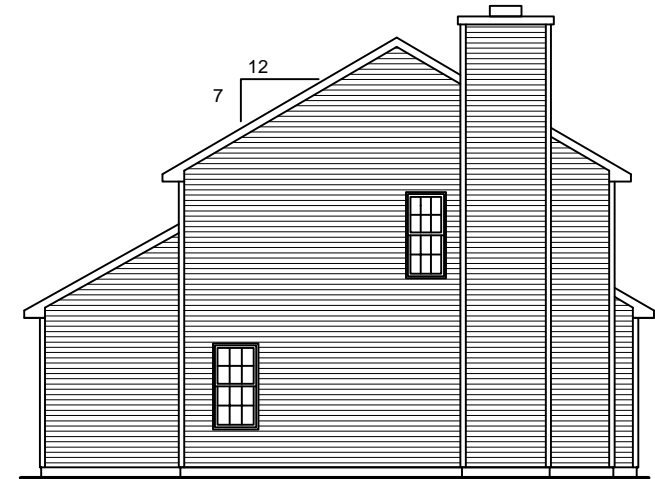

LEFT ELEVATION

SCALE: 3/32" = 1'-0"

REAR ELEVATION

SCALE: 3/32" = 1'-0"

SOME ITEMS DEPICTED IN THESE DRAWINGS
MAY BE OPTIONAL. PLEASE SEE SALES ORDER
FOR EXTENT OF MATERIAL PROVIDED.

1010

FRONT ELEVATION

SCALE: 3/32" = 1'-0"

RIGHT ELEVATION

SCALE: 3/32" = 1'-0"

CUSTOM COLONIAL - 30 x 68

SOME ITEMS DEPICTED IN THESE DRAWINGS MAY BE OPTIONAL. PLEASE SEE SALES ORDER FOR EXTENT OF MATERIAL PROVIDED.

BILL LAKE MODULAR HOMES
 188 FLANDERS ROAD
 SPRAKERS, NY 12166
 (518) 673 - 2424