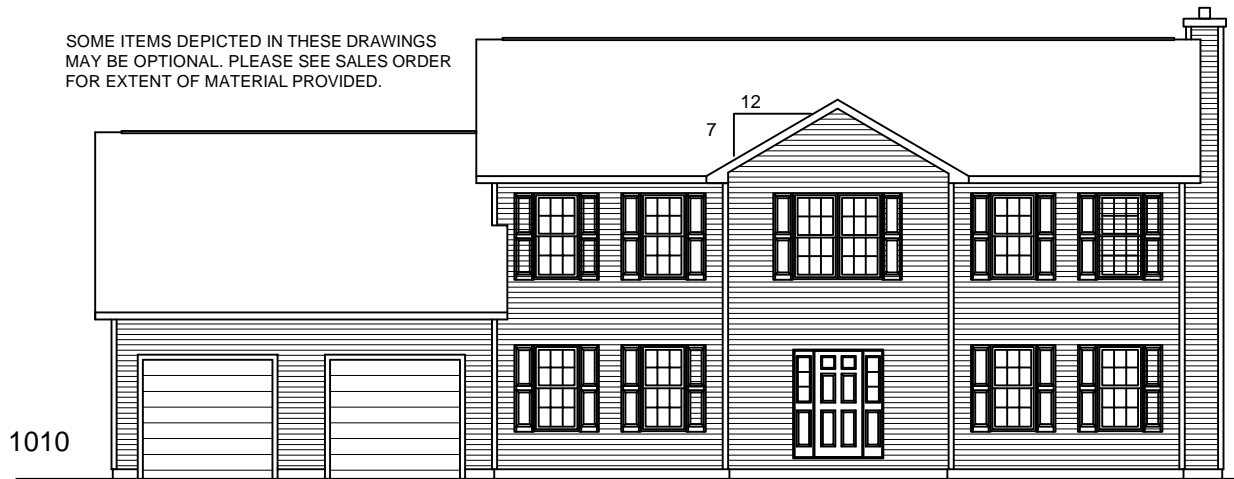

LEFT ELEVATION

SCALE: 3/32" = 1'-0"

REAR ELEVATION

SCALE: 3/32" = 1'-0"

SOME ITEMS DEPICTED IN THESE DRAWINGS
MAY BE OPTIONAL. PLEASE SEE SALES ORDER
FOR EXTENT OF MATERIAL PROVIDED.

1010

FRONT ELEVATION

SCALE: 3/32" = 1'-0"

RIGHT ELEVATION

SCALE: 3/32" = 1'-0"

CUSTOM COLONIAL - 30 x 68

SOME ITEMS DEPICTED IN THESE DRAWINGS MAY BE OPTIONAL. PLEASE SEE SALES ORDER FOR EXTENT OF MATERIAL PROVIDED.

BILL LAKE MODULAR HOMES
 188 FLANDERS ROAD
 SPRAKERS, NY 12166
 (518) 673 - 2424