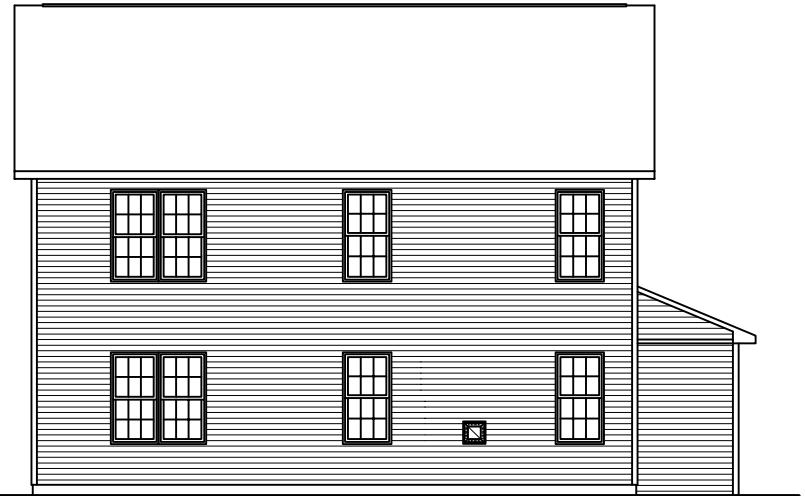

LEFT ELEVATION

SCALE: 3/32"= 1'-0"

REAR ELEVATION

SCALE: 3/32"= 1'-0"

FRONT ELEVATION

SCALE: 3/32"= 1'-0"

SOME ITEMS DEPICTED IN THESE DRAWINGS
MAY BE OPTIONAL. PLEASE SEE SALES ORDER
FOR EXTENT OF MATERIAL PROVIDED.

RIGHT ELEVATION

SCALE: 3/32"= 1'-0"

1023