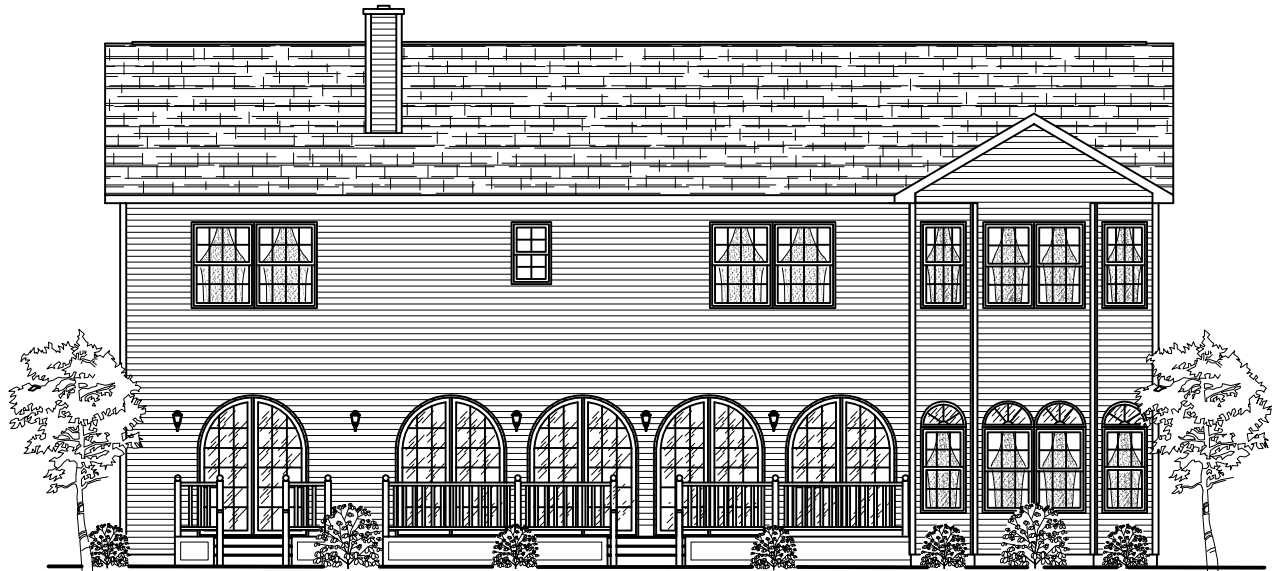

FRONT ELEVATION

REAR ELEVATION

LEFT ELEVATION

RIGHT ELEVATION

CUSTOM COLONIAL 58 x 46

SOME ITEMS DEPICTED IN THESE DRAWINGS MAY BE OPTIONAL. PLEASE SEE SALES ORDER FOR EXTENT OF MATERIAL PROVIDED.

BILL LAKE MODULAR HOMES
 188 FLANDERS ROAD
 SPRAKERS, NY 12166
 (518) 673 - 2424

CUSTOM COLONIAL 58 x 46

SOME ITEMS DEPICTED IN THESE DRAWINGS MAY BE OPTIONAL. PLEASE SEE SALES ORDER FOR EXTENT OF MATERIAL PROVIDED.

BILL LAKE MODULAR HOMES
 188 FLANDERS ROAD
 SPRAKERS, NY 12166
 (518) 673 - 2424