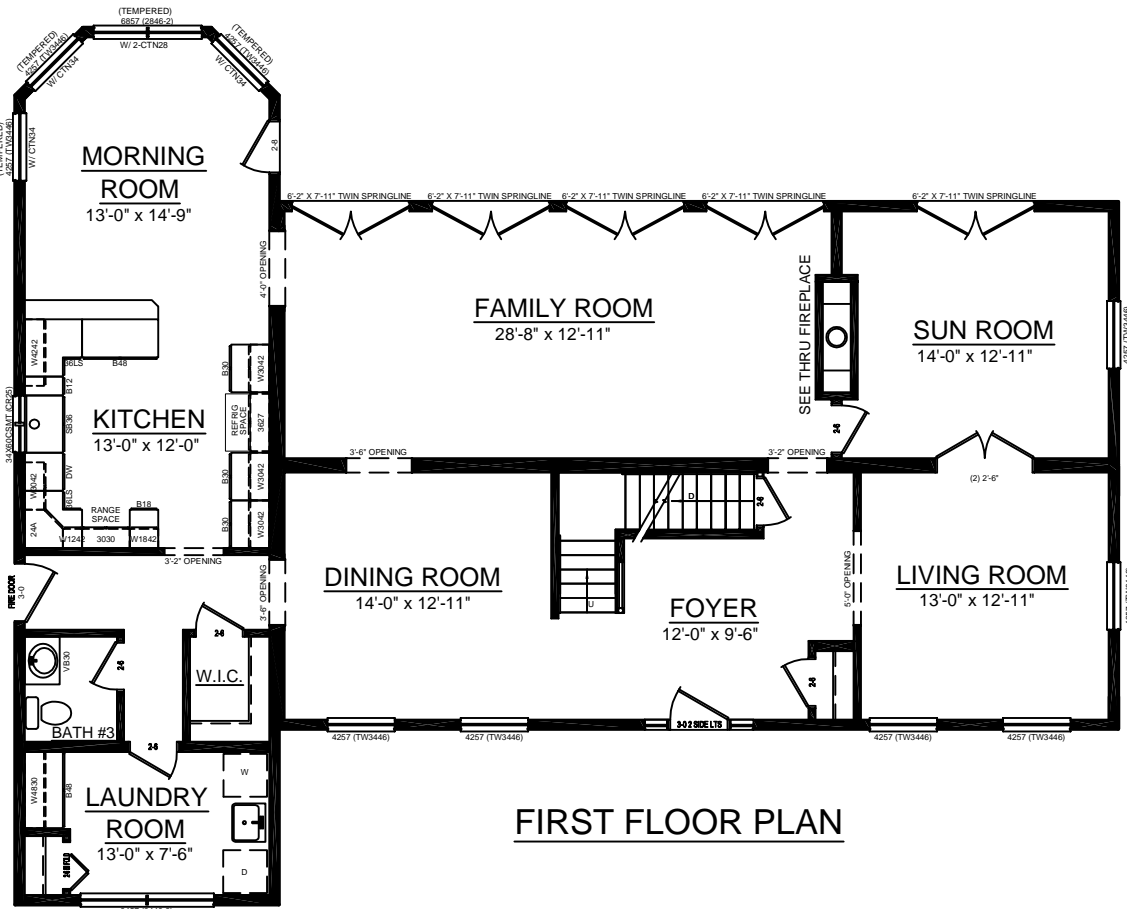

FRONT ELEVATION

REAR ELEVATION

LEFT ELEVATION

RIGHT ELEVATION

CUSTOM COLONIAL 58 x 46

SOME ITEMS DEPICTED IN THESE DRAWINGS MAY BE OPTIONAL. PLEASE SEE SALES ORDER FOR EXTENT OF MATERIAL PROVIDED.

BILL LAKE MODULAR HOMES
 188 FLANDERS ROAD
 SPRAKERS, NY 12166
 (518) 673 - 2424

CUSTOM COLONIAL 58 x 46

SOME ITEMS DEPICTED IN THESE DRAWINGS MAY BE OPTIONAL. PLEASE SEE SALES ORDER FOR EXTENT OF MATERIAL PROVIDED.

BILL LAKE MODULAR HOMES
 188 FLANDERS ROAD
 SPRAKERS, NY 12166
 (518) 673 - 2424