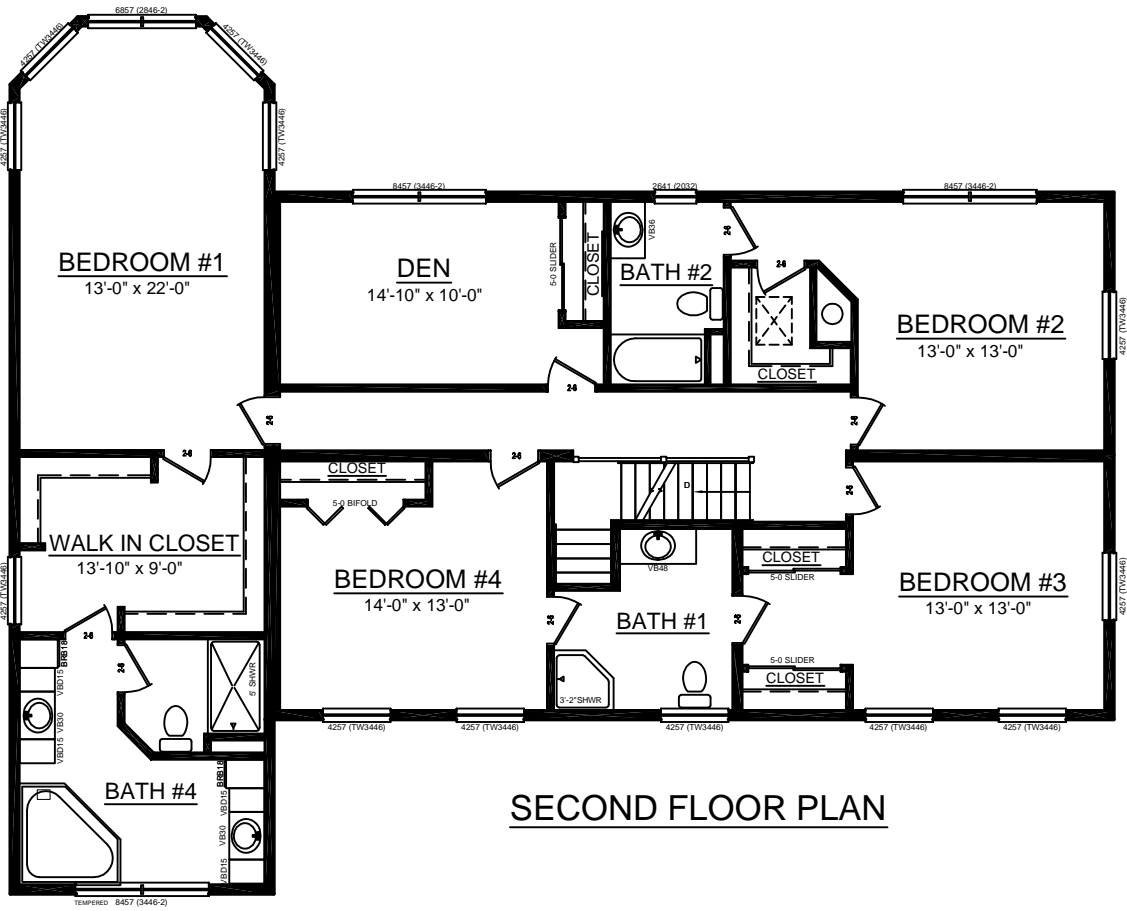

FRONT ELEVATION

REAR ELEVATION

LEFT ELEVATION

RIGHT ELEVATION

CUSTOM COLONIAL 58 x 46

SOME ITEMS DEPICTED IN THESE DRAWINGS MAY BE OPTIONAL. PLEASE SEE SALES ORDER FOR EXTENT OF MATERIAL PROVIDED.

BILL LAKE MODULAR HOMES
 188 FLANDERS ROAD
 SPRAKERS, NY 12166
 (518) 673 - 2424

CUSTOM COLONIAL 58 x 46

SOME ITEMS DEPICTED IN THESE DRAWINGS MAY BE OPTIONAL. PLEASE SEE SALES ORDER FOR EXTENT OF MATERIAL PROVIDED.

BILL LAKE MODULAR HOMES
 188 FLANDERS ROAD
 SPRAKERS, NY 12166
 (518) 673 - 2424