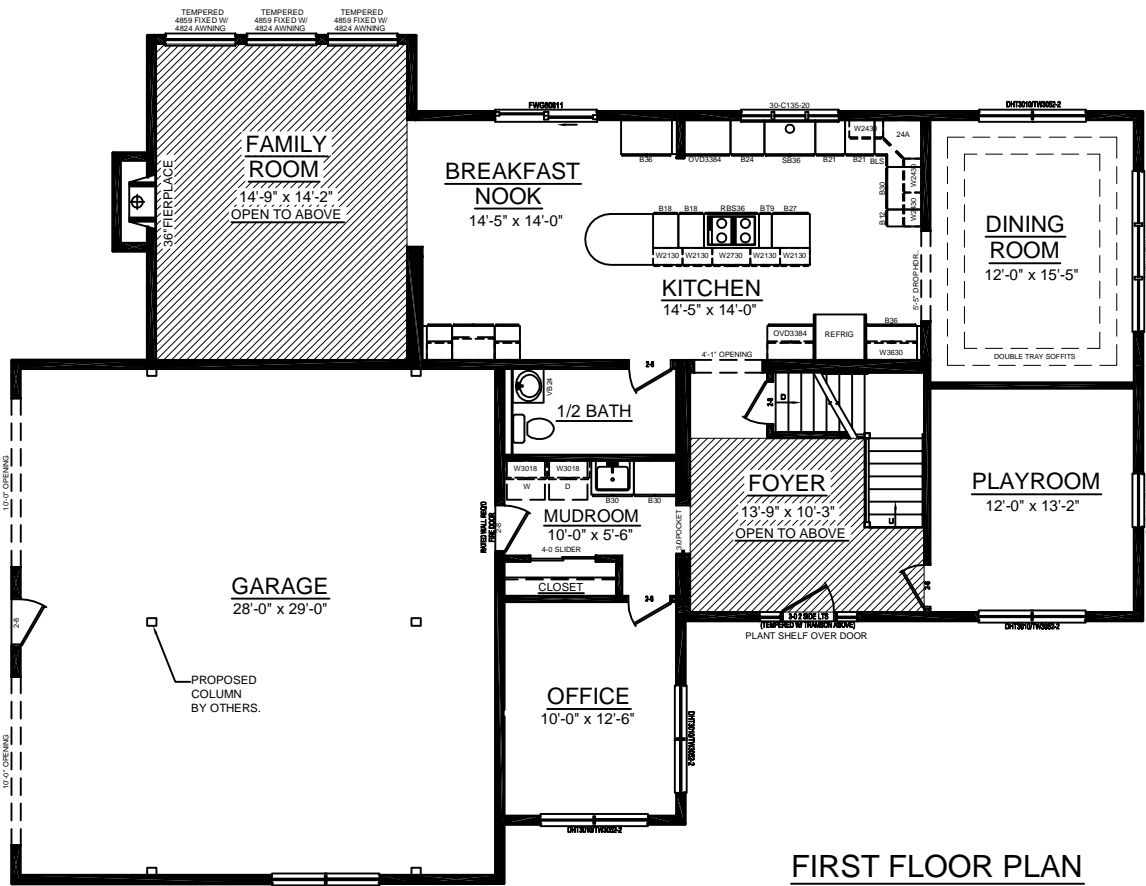

FRONT ELEVATION

REAR ELEVATION

LEFT ELEVATION

RIGHT ELEVATION

## CUSTOM COLONIAL 59 x 50

SOME ITEMS DEPICTED IN THESE DRAWINGS MAY BE OPTIONAL. PLEASE SEE SALES ORDER FOR EXTENT OF MATERIAL PROVIDED.

BILL LAKE MODULAR HOMES  
 188 FLANDERS ROAD  
 SPRAKERS, NY 12166  
 (518) 673 - 2424

**SECOND FLOOR PLAN**

**FIRST FLOOR PLAN**