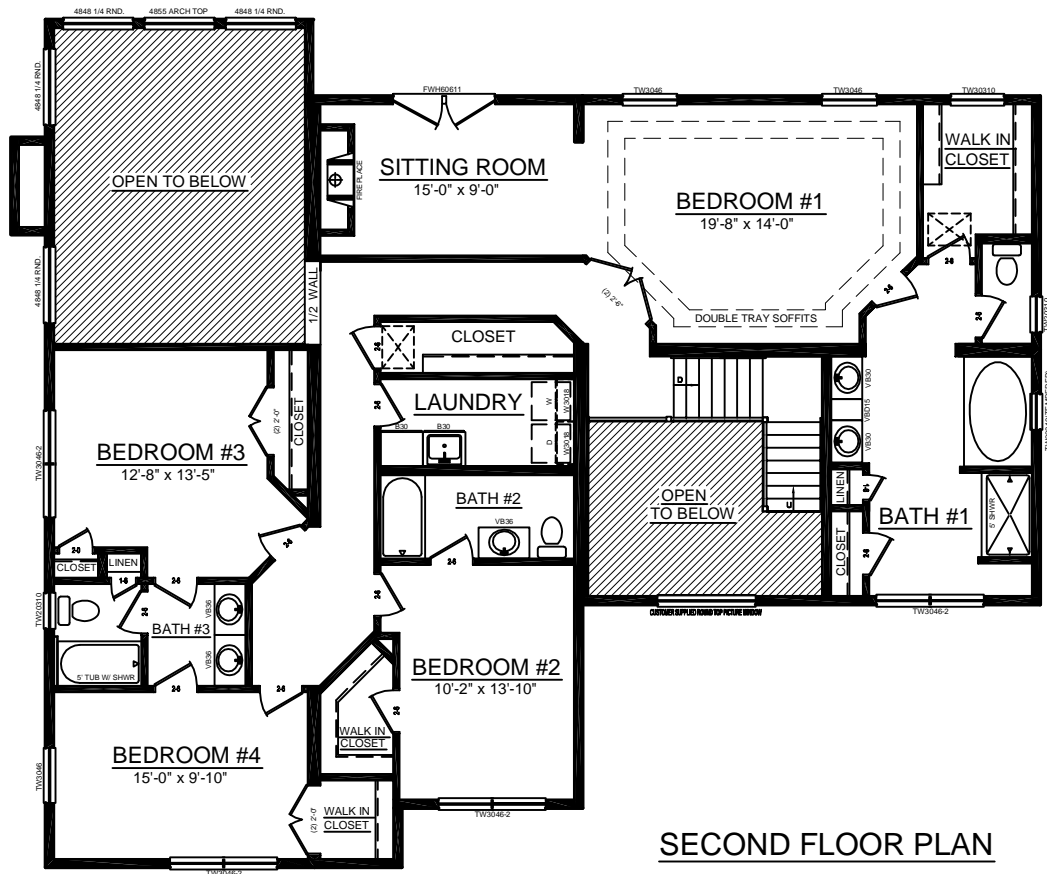

FRONT ELEVATION

REAR ELEVATION

LEFT ELEVATION

RIGHT ELEVATION

## CUSTOM COLONIAL 59 x 50

SOME ITEMS DEPICTED IN THESE DRAWINGS MAY BE OPTIONAL. PLEASE SEE SALES ORDER FOR EXTENT OF MATERIAL PROVIDED.

BILL LAKE MODULAR HOMES  
 188 FLANDERS ROAD  
 SPRAKERS, NY 12166  
 (518) 673 - 2424

**SECOND FLOOR PLAN**

**FIRST FLOOR PLAN**