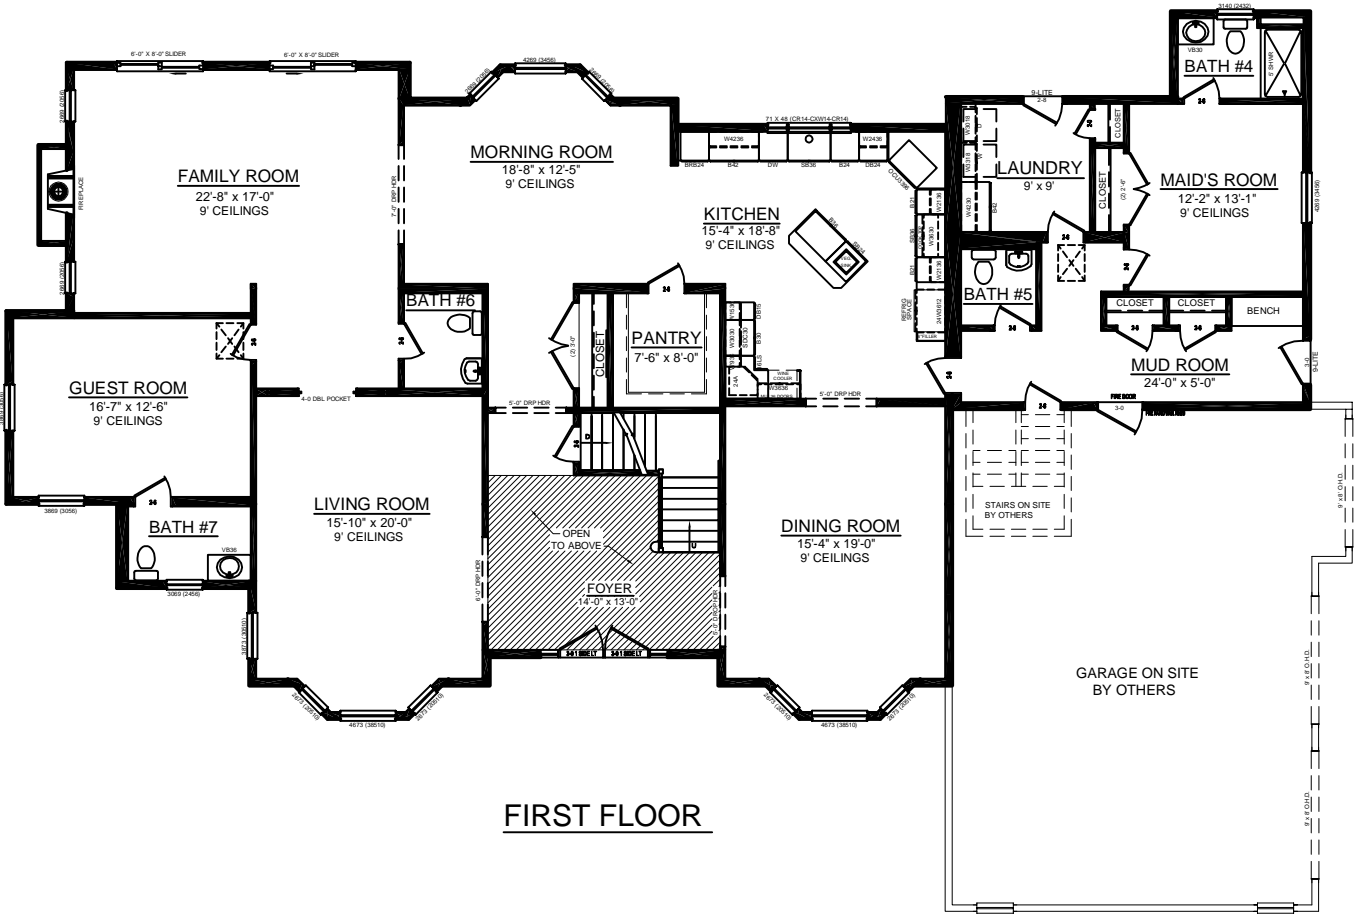

FRONT ELEVATION

REAR ELEVATION

LEFT ELEVATION

RIGHT ELEVATION

CUSTOM COLONIAL - 91 x 46 (OPTIONAL GARAGE)

SOME ITEMS DEPICTED IN THESE DRAWINGS MAY BE OPTIONAL. PLEASE SEE SALES ORDER FOR EXTENT OF MATERIAL PROVIDED.

BILL LAKE MODULAR HOMES
 188 FLANDERS ROAD
 SPRAKERS, NY 12166
 (518) 673 - 2424

SECOND FLOOR

FIRST FLOOR

CUSTOM COLONIAL - 91 x 46 (OPTIONAL GARAGE)

SOME ITEMS DEPICTED IN THESE DRAWINGS MAY BE OPTIONAL. PLEASE SEE SALES ORDER FOR EXTENT OF MATERIAL PROVIDED.