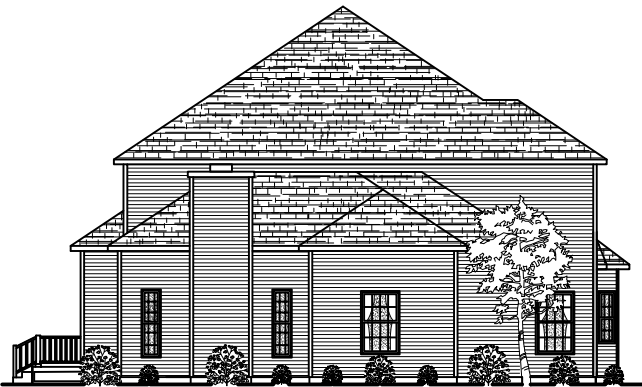

FRONT ELEVATION

REAR ELEVATION

LEFT ELEVATION

RIGHT ELEVATION

CUSTOM COLONIAL - 91 x 46 (OPTIONAL GARAGE)

SOME ITEMS DEPICTED IN THESE DRAWINGS MAY BE OPTIONAL. PLEASE SEE SALES ORDER FOR EXTENT OF MATERIAL PROVIDED.

BILL LAKE MODULAR HOMES
 188 FLANDERS ROAD
 SPRAKERS, NY 12166
 (518) 673 - 2424

SECOND FLOOR

FIRST FLOOR

CUSTOM COLONIAL - 91 x 46 (OPTIONAL GARAGE)

SOME ITEMS DEPICTED IN THESE DRAWINGS MAY BE OPTIONAL. PLEASE SEE SALES ORDER FOR EXTENT OF MATERIAL PROVIDED.