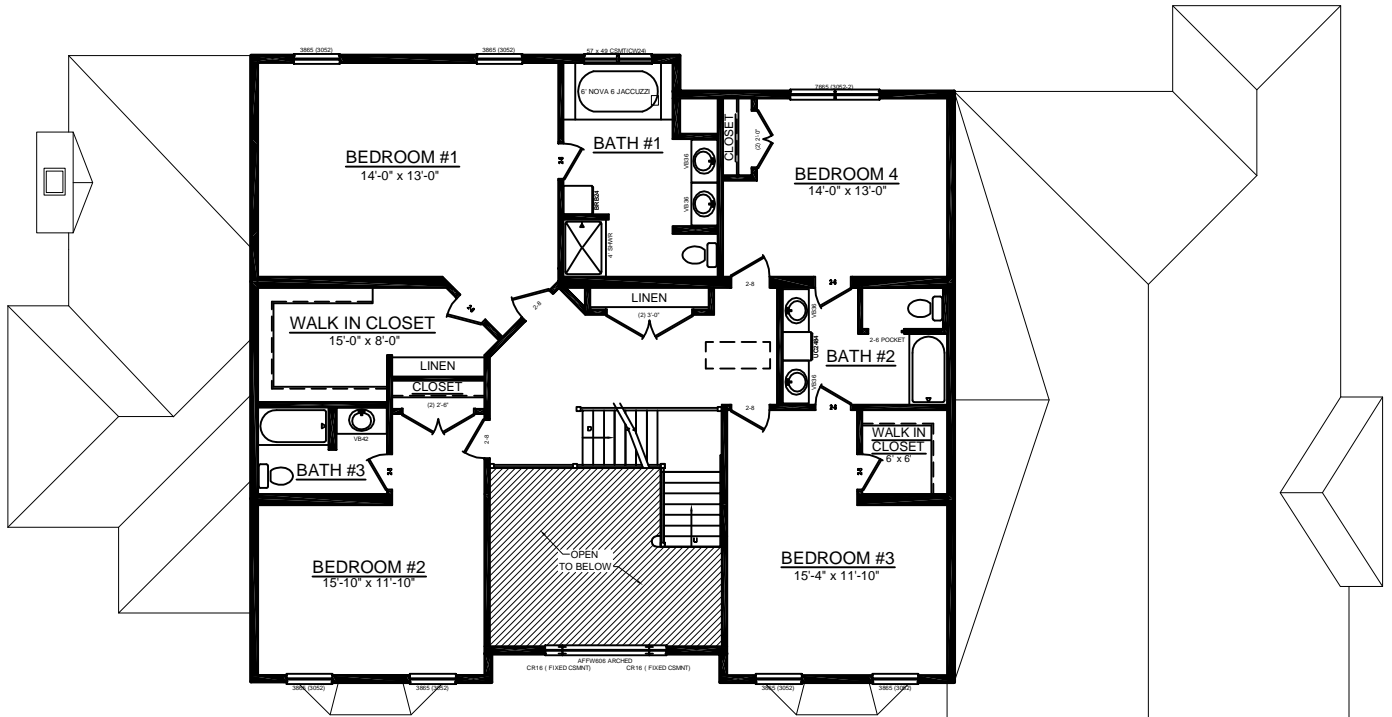

FRONT ELEVATION

REAR ELEVATION

LEFT ELEVATION

RIGHT ELEVATION

CUSTOM COLONIAL - 91 x 46 (OPTIONAL GARAGE)

SOME ITEMS DEPICTED IN THESE DRAWINGS MAY BE OPTIONAL. PLEASE SEE SALES ORDER FOR EXTENT OF MATERIAL PROVIDED.

BILL LAKE MODULAR HOMES
 188 FLANDERS ROAD
 SPRAKERS, NY 12166
 (518) 673 - 2424

SECOND FLOOR

FIRST FLOOR

CUSTOM COLONIAL - 91 x 46 (OPTIONAL GARAGE)

SOME ITEMS DEPICTED IN THESE DRAWINGS MAY BE OPTIONAL. PLEASE SEE SALES ORDER FOR EXTENT OF MATERIAL PROVIDED.