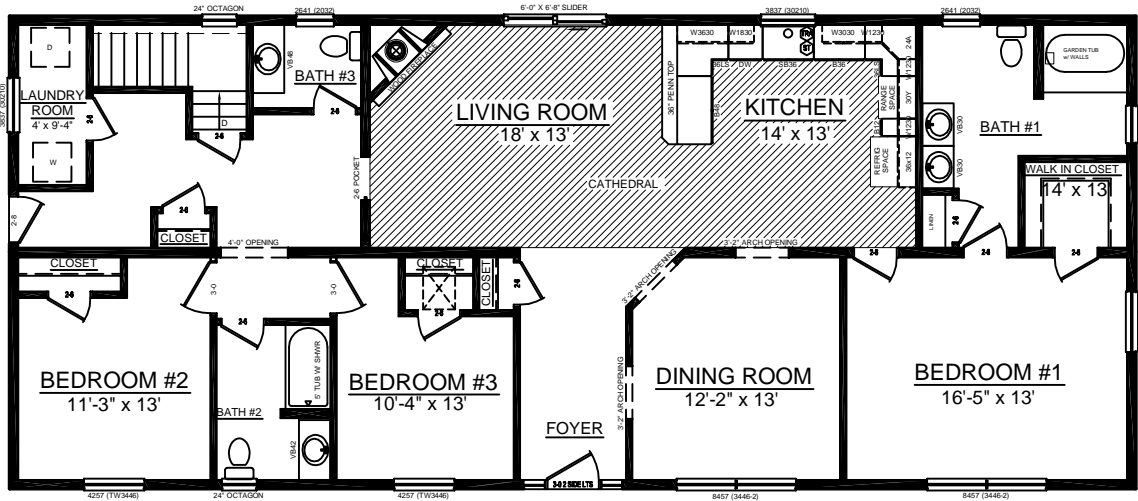

FRONT ELEVATION

REAR ELEVATION

LEFT ELEVATION

RIGHT ELEVATION

CUSTOM RANCH - 87 x 56

SOME ITEMS DEPICTED IN THESE DRAWINGS MAY BE OPTIONAL. PLEASE SEE SALES ORDER FOR EXTENT OF MATERIAL PROVIDED.

BILL LAKE MODULAR HOMES
 188 FLANDERS ROAD
 SPRAKERS, NY 12166
 (518) 673 - 2424

FRONT ELEVATION

FLOOR PLAN

REAR ELEVATION

LEFT ELEVATION

RIGHT ELEVATION

CUSTOM RANCH - 28 x 66

SOME ITEMS DEPICTED IN THESE DRAWINGS MAY BE OPTIONAL. PLEASE SEE SALES ORDER FOR EXTENT OF MATERIAL PROVIDED.