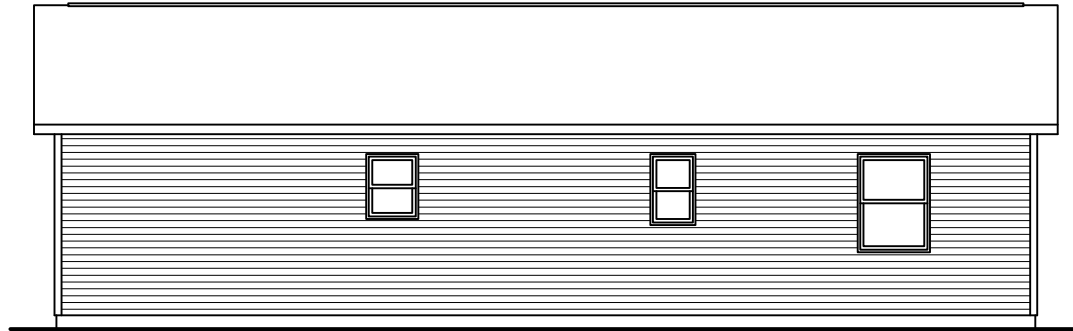

LEFT SIDE ELEVATION

SCALE: 1/8"= 1'-0"

RIGHT SIDE ELEVATION

SCALE: 1/8"= 1'-0"

SOME ITEMS DEPICTED IN THESE DRAWINGS
MAY BE OPTIONAL. PLEASE SEE SALES ORDER
FOR EXTENT OF MATERIAL PROVIDED.

REAR ELEVATION

SCALE: 1/8"= 1'-0"

FRONT ELEVATION

SCALE: 3/16"= 1'-0"