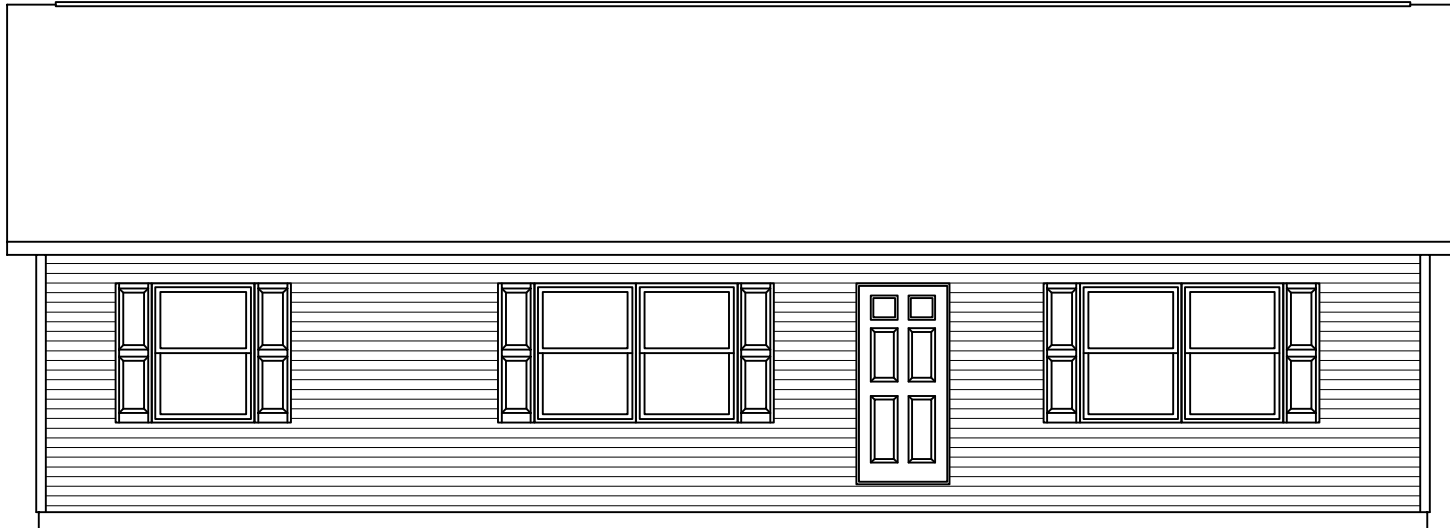

LEFT SIDE ELEVATION

SCALE: 1/8" = 1'-0"

RIGHT SIDE ELEVATION

SCALE: 1/8" = 1'-0"

REAR ELEVATION

SCALE: 1/8" = 1'-0"

SOME ITEMS DEPICTED IN THESE DRAWINGS
MAY BE OPTIONAL. PLEASE SEE SALES ORDER
FOR EXTENT OF MATERIAL PROVIDED.

FRONT ELEVATION

SCALE: 3/16" = 1'-0"

CUSTOM RANCH - 26 x 48

SOME ITEMS DEPICTED IN THESE DRAWINGS MAY BE OPTIONAL. PLEASE SEE SALES ORDER FOR EXTENT OF MATERIAL PROVIDED.

BILL LAKE MODULAR HOMES
188 FLANDERS ROAD
SPRAKERS, NY 12166
(518) 673 - 2424