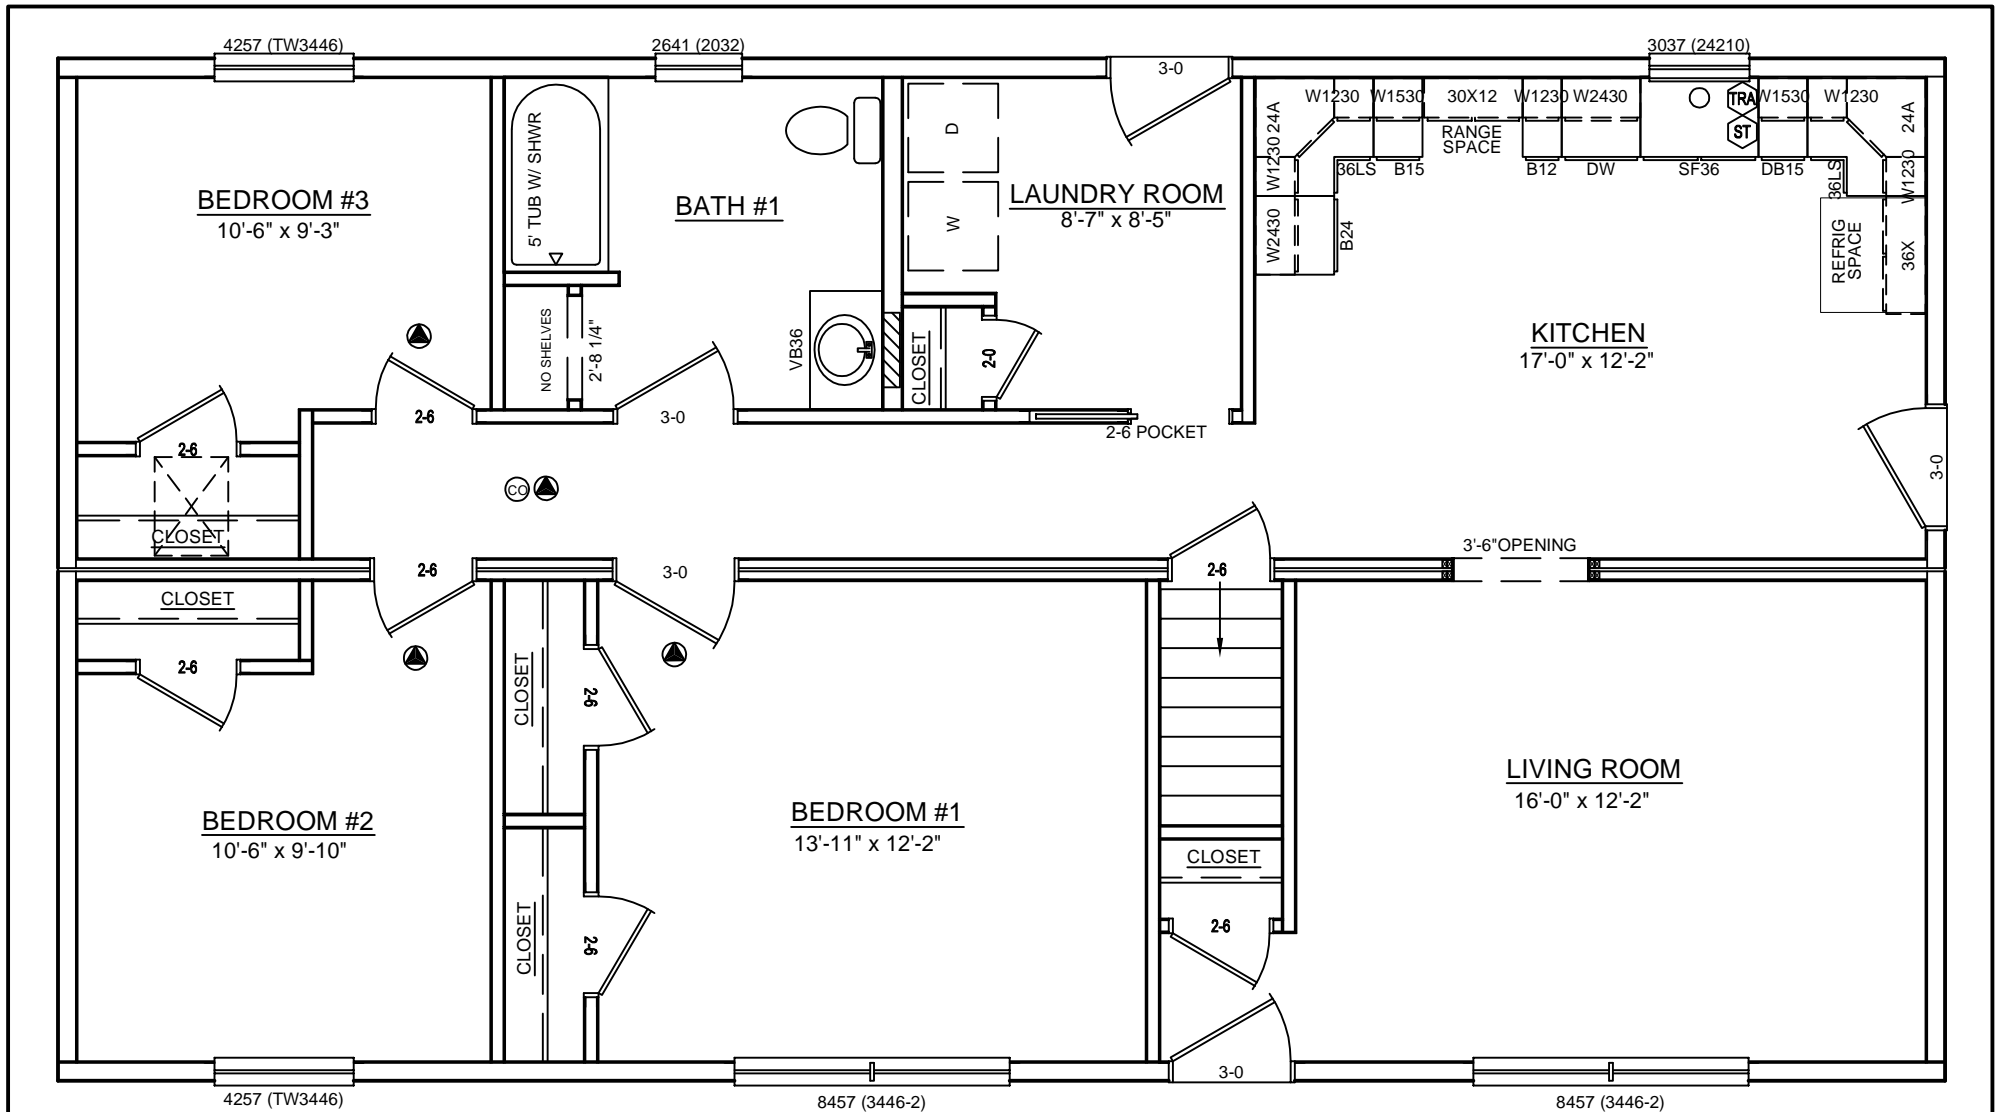

LEFT SIDE ELEVATION

SCALE: 1/8" = 1'-0"

RIGHT SIDE ELEVATION

SCALE: 1/8" = 1'-0"

REAR ELEVATION

SCALE: 1/8" = 1'-0"

SOME ITEMS DEPICTED IN THESE DRAWINGS
MAY BE OPTIONAL. PLEASE SEE SALES ORDER
FOR EXTENT OF MATERIAL PROVIDED.

FRONT ELEVATION

SCALE: 3/16" = 1'-0"

CUSTOM RANCH - 26 x 48

SOME ITEMS DEPICTED IN THESE DRAWINGS MAY BE OPTIONAL. PLEASE SEE SALES ORDER FOR EXTENT OF MATERIAL PROVIDED.

BILL LAKE MODULAR HOMES
188 FLANDERS ROAD
SPRAKERS, NY 12166
(518) 673 - 2424