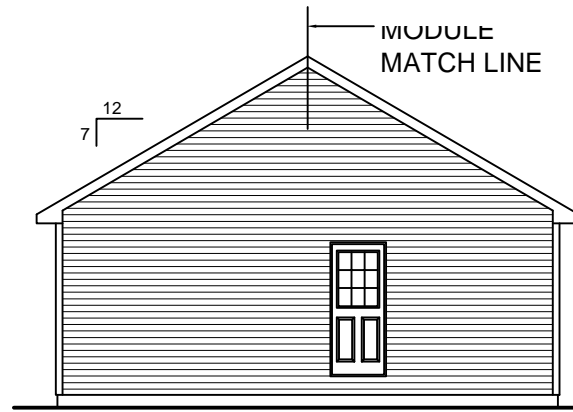

LEFT SIDE ELEVATION

SCALE: 1/8" = 1'-0"

RIGHT SIDE ELEVATION

SCALE: 1/8" = 1'-0"

REAR ELEVATION

SCALE: 1/8" = 1'-0"

SOME ITEMS DEPICTED IN THESE DRAWINGS
MAY BE OPTIONAL. PLEASE SEE SALES ORDER
FOR EXTENT OF MATERIAL PROVIDED.

FRONT ELEVATION

SCALE: 3/16" = 1'-0"

CUSTOM RANCH - 26 x 48

SOME ITEMS DEPICTED IN THESE DRAWINGS MAY BE OPTIONAL. PLEASE SEE SALES ORDER FOR EXTENT OF MATERIAL PROVIDED.

BILL LAKE MODULAR HOMES
188 FLANDERS ROAD
SPRAKERS, NY 12166
(518) 673 - 2424