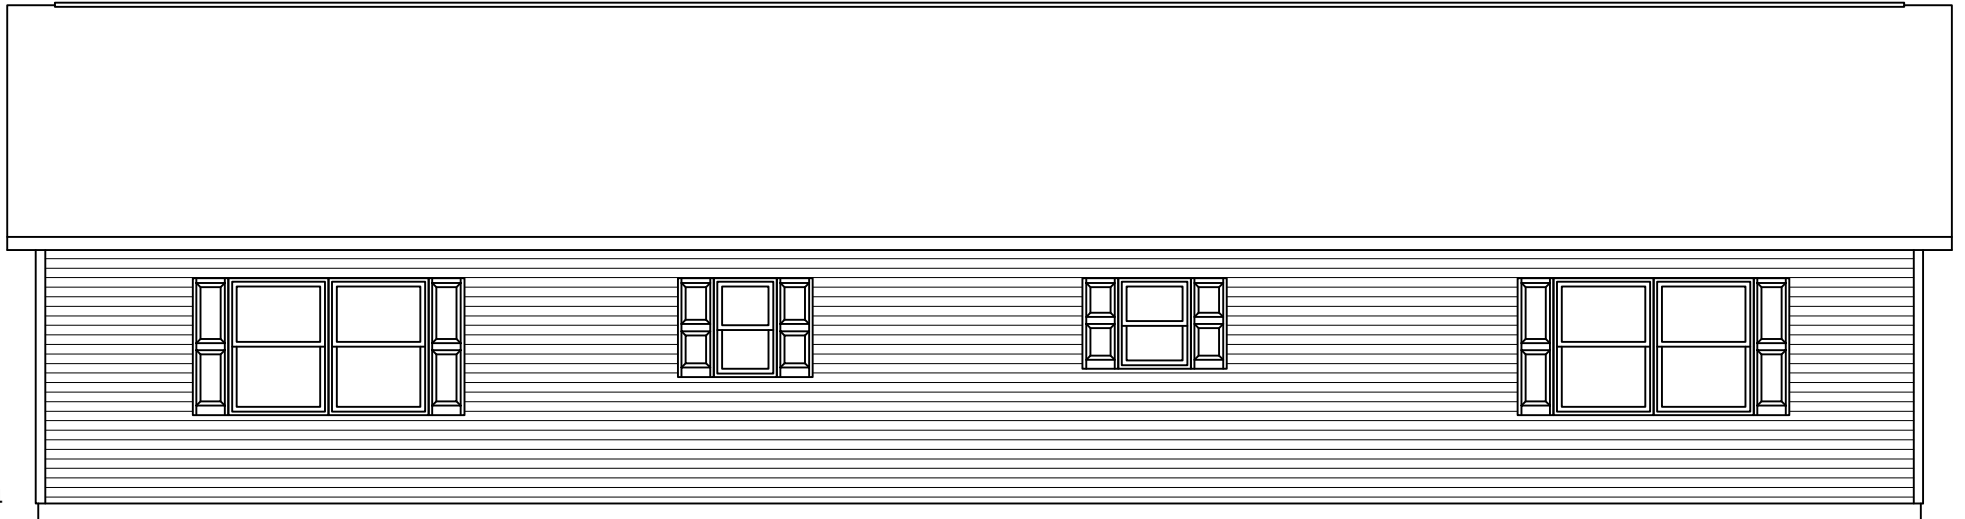

LEFT SIDE ELEVATION

SCALE: 1/8"= 1'-0"

RIGHT SIDE ELEVATION

SCALE: 1/8"= 1'-0"

REAR ELEVATION

SCALE: 1/8"= 1'-0"

SOME ITEMS DEPICTED IN THESE DRAWINGS
MAY BE OPTIONAL. PLEASE SEE SALES ORDER
FOR EXTENT OF MATERIAL PROVIDED.

FRONT ELEVATION

SCALE: 3/16"= 1'-0"