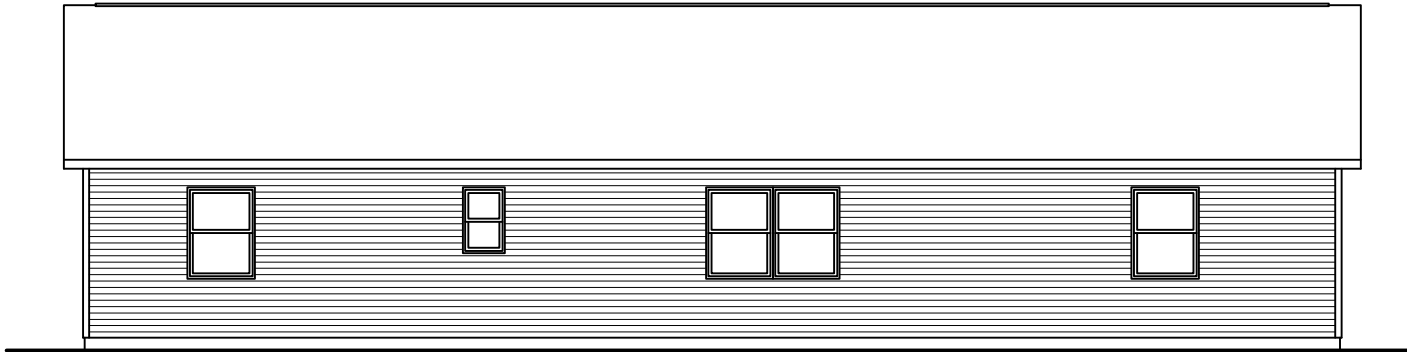

LEFT SIDE ELEVATION

SCALE: 1/8"= 1'-0"

RIGHT SIDE ELEVATION

SCALE: 1/8"= 1'-0"

REAR ELEVATION

SCALE: 1/8"= 1'-0"

SOME ITEMS DEPICTED IN THESE DRAWINGS
MAY BE OPTIONAL. PLEASE SEE SALES ORDER
FOR EXTENT OF MATERIAL PROVIDED.

FRONT ELEVATION

SCALE: 3/16"= 1'-0"