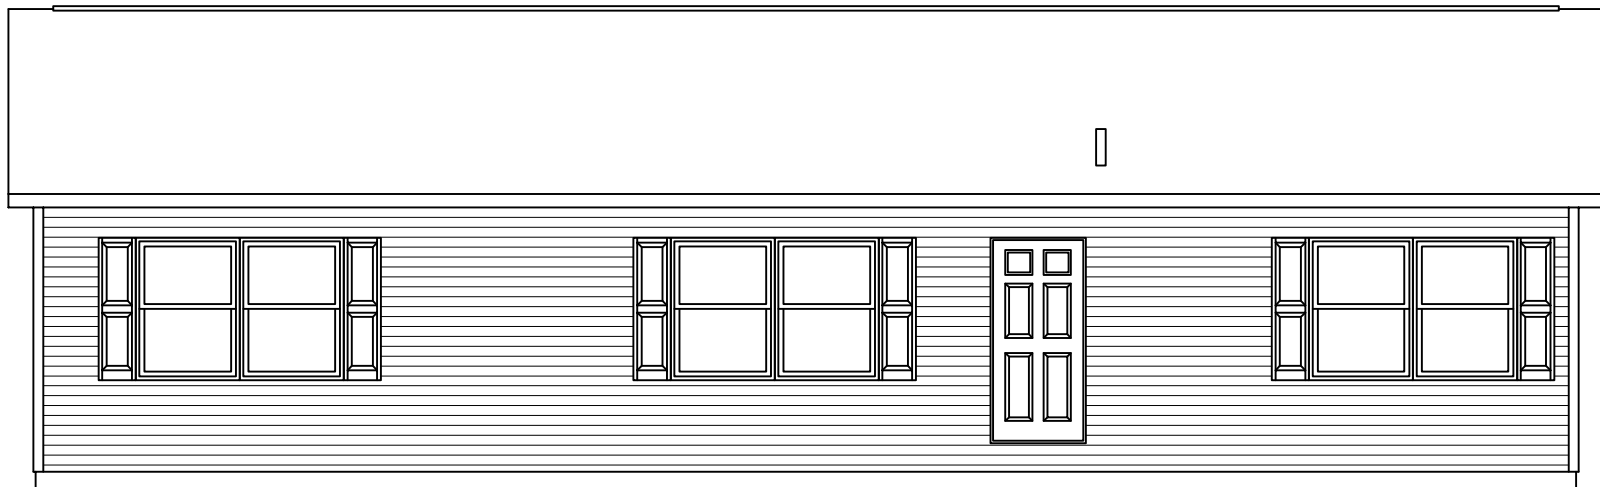

LEFT SIDE ELEVATION

SCALE: 1/8" = 1'-0"

RIGHT SIDE ELEVATION

SCALE: 1/8" = 1'-0"

REAR ELEVATION

SCALE: 1/8" = 1'-0"

SOME ITEMS DEPICTED IN THESE DRAWINGS
MAY BE OPTIONAL. PLEASE SEE SALES ORDER
FOR EXTENT OF MATERIAL PROVIDED.

FRONT ELEVATION

SCALE: 3/16" = 1'-0"