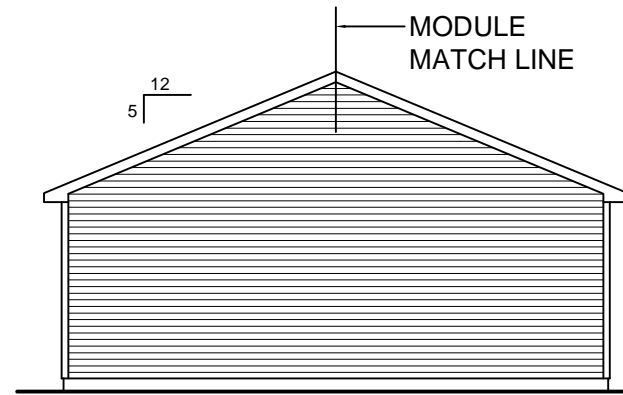

LEFT SIDE ELEVATION

SCALE: 1/8" = 1'-0"

RIGHT SIDE ELEVATION

SCALE: 1/8" = 1'-0"

REAR ELEVATION

SCALE: 1/8" = 1'-0"

SOME ITEMS DEPICTED IN THESE DRAWINGS
MAY BE OPTIONAL. PLEASE SEE SALES ORDER
FOR EXTENT OF MATERIAL PROVIDED.

FRONT ELEVATION

SCALE: 3/16" = 1'-0"