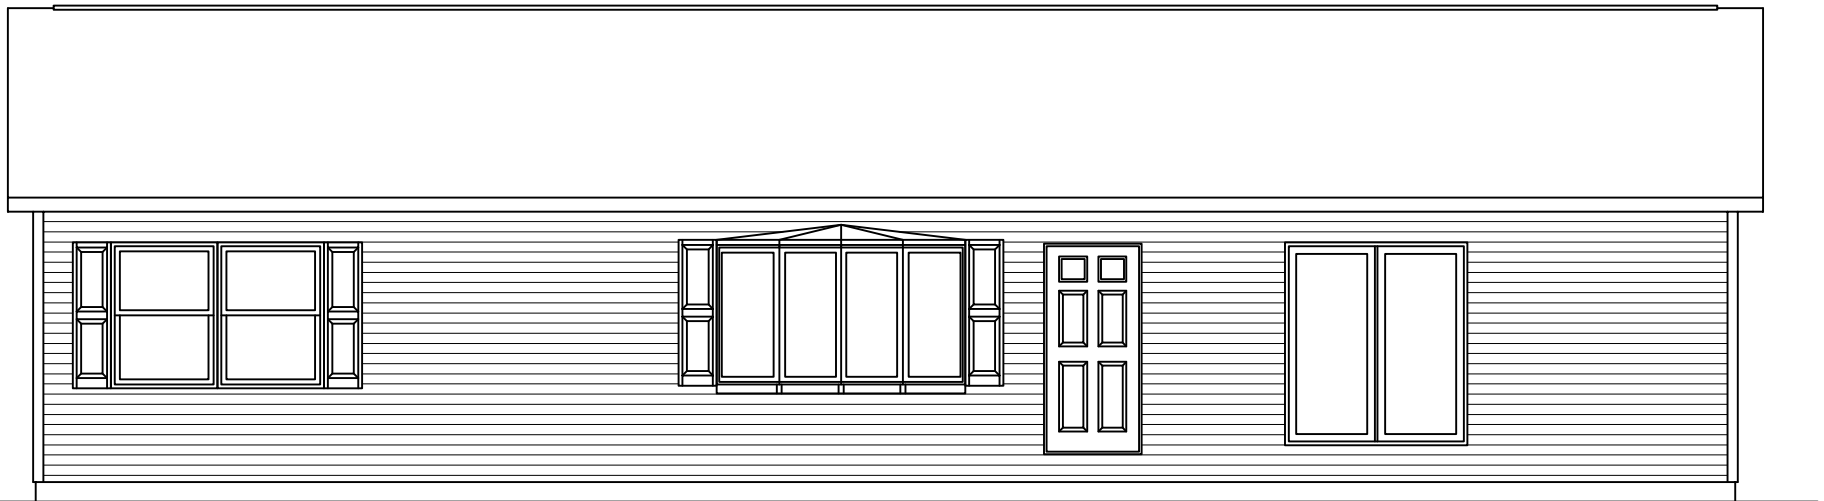

LEFT SIDE ELEVATION

SCALE: 1/8" = 1'-0"

RIGHT SIDE ELEVATION

SCALE: 1/8" = 1'-0"

REAR ELEVATION

SCALE: 1/8" = 1'-0"

SOME ITEMS DEPICTED IN THESE DRAWINGS
MAY BE OPTIONAL. PLEASE SEE SALES ORDER
FOR EXTENT OF MATERIAL PROVIDED.

FRONT ELEVATION

SCALE: 3/16" = 1'-0"