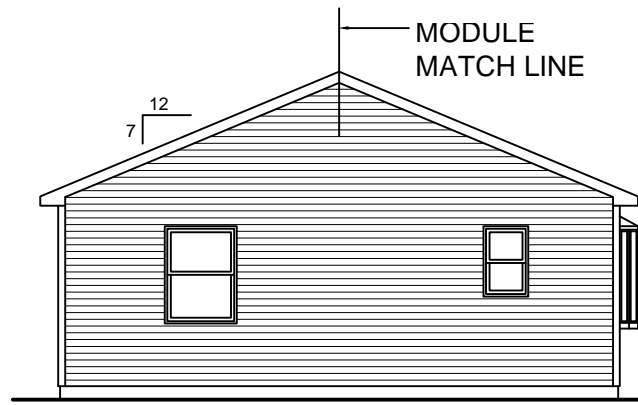

LEFT SIDE ELEVATION

SCALE: 1/8" = 1'-0"

RIGHT SIDE ELEVATION

SCALE: 1/8" = 1'-0"

REAR ELEVATION

SCALE: 1/8" = 1'-0"

SOME ITEMS DEPICTED IN THESE DRAWINGS
MAY BE OPTIONAL. PLEASE SEE SALES ORDER
FOR EXTENT OF MATERIAL PROVIDED.

FRONT ELEVATION

SCALE: 3/16" = 1'-0"