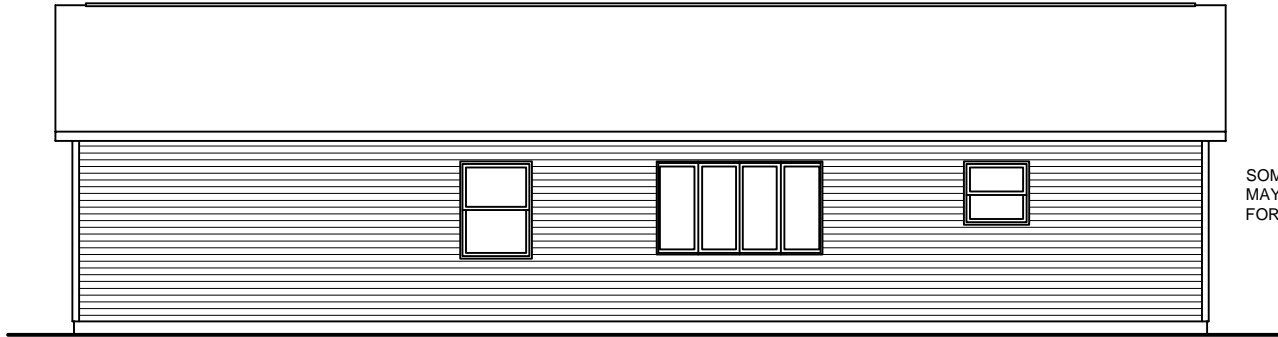

LEFT SIDE ELEVATION

SCALE: 1/8" = 1'-0"

RIGHT SIDE ELEVATION

SCALE: 1/8" = 1'-0"

REAR ELEVATION

SCALE: 1/8" = 1'-0"

SOME ITEMS DEPICTED IN THESE DRAWINGS
MAY BE OPTIONAL. PLEASE SEE SALES ORDER
FOR EXTENT OF MATERIAL PROVIDED.

FRONT ELEVATION

SCALE: 3/16" = 1'-0"