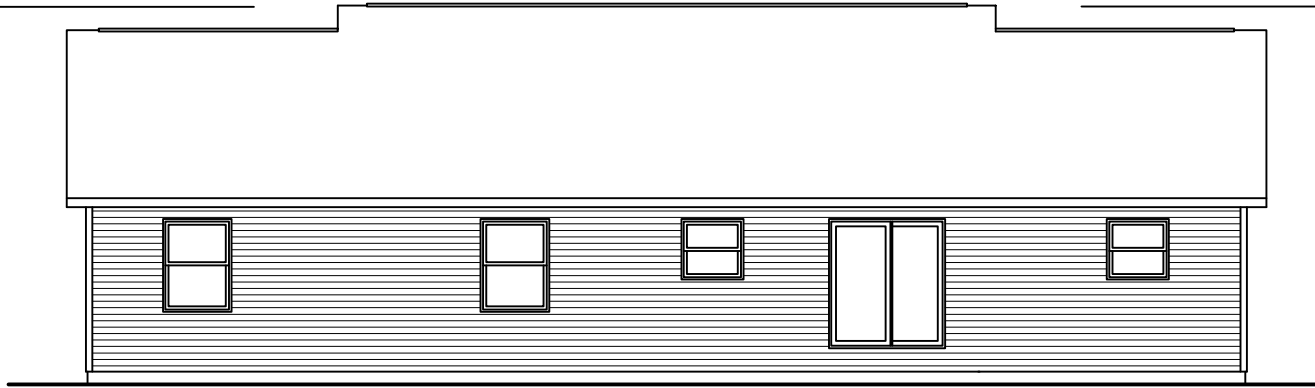

LEFT SIDE ELEVATION

SCALE: 1/8" = 1'-0"

RIGHT SIDE ELEVATION

SCALE: 1/8" = 1'-0"

REAR ELEVATION

SCALE: 1/8" = 1'-0"

SOME ITEMS DEPICTED IN THESE DRAWINGS
MAY BE OPTIONAL. PLEASE SEE SALES ORDER
FOR EXTENT OF MATERIAL PROVIDED.

FRONT ELEVATION

SCALE: 3/16" = 1'-0"