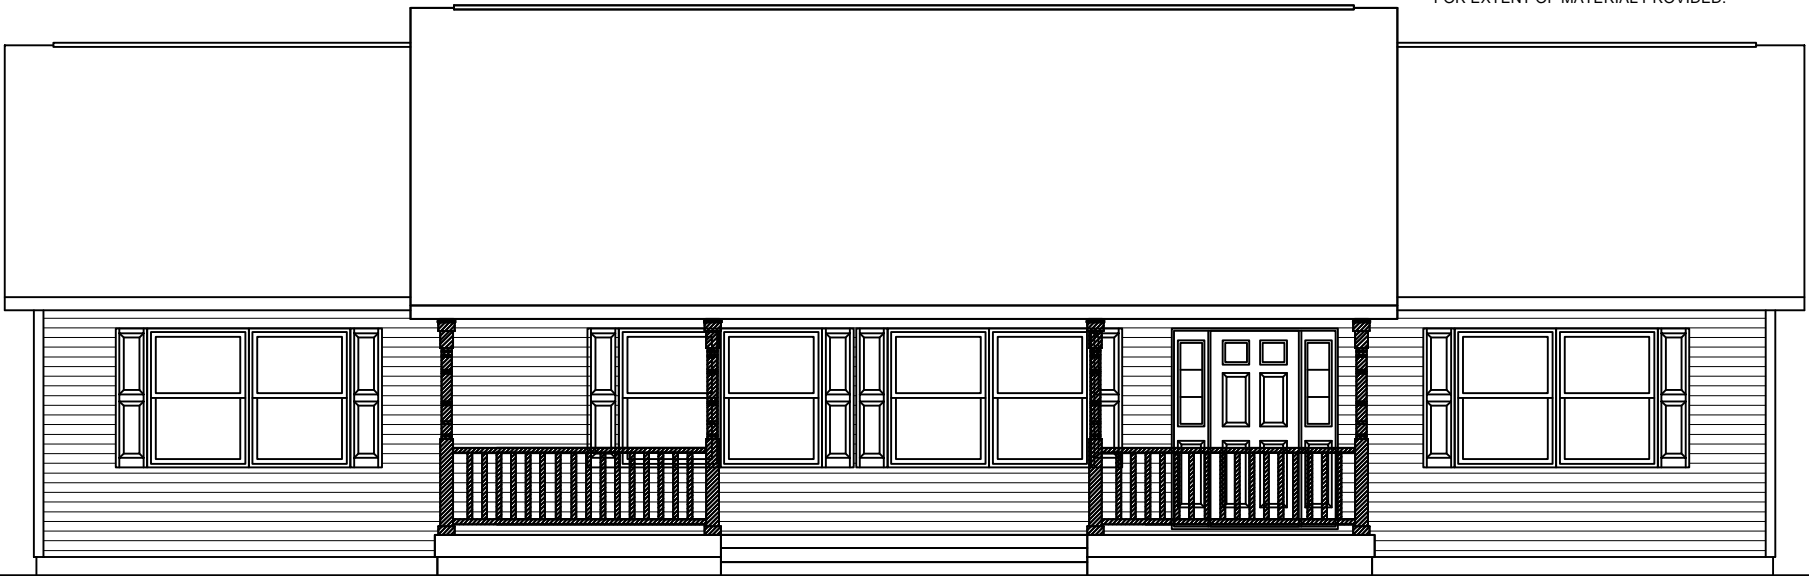

LEFT SIDE ELEVATION

SCALE: 1/8" = 1'-0"

RIGHT SIDE ELEVATION

SCALE: 1/8" = 1'-0"

REAR ELEVATION

SCALE: 1/8" = 1'-0"

SOME ITEMS DEPICTED IN THESE DRAWINGS
MAY BE OPTIONAL. PLEASE SEE SALES ORDER
FOR EXTENT OF MATERIAL PROVIDED.

FRONT ELEVATION

SCALE: 3/16" = 1'-0"