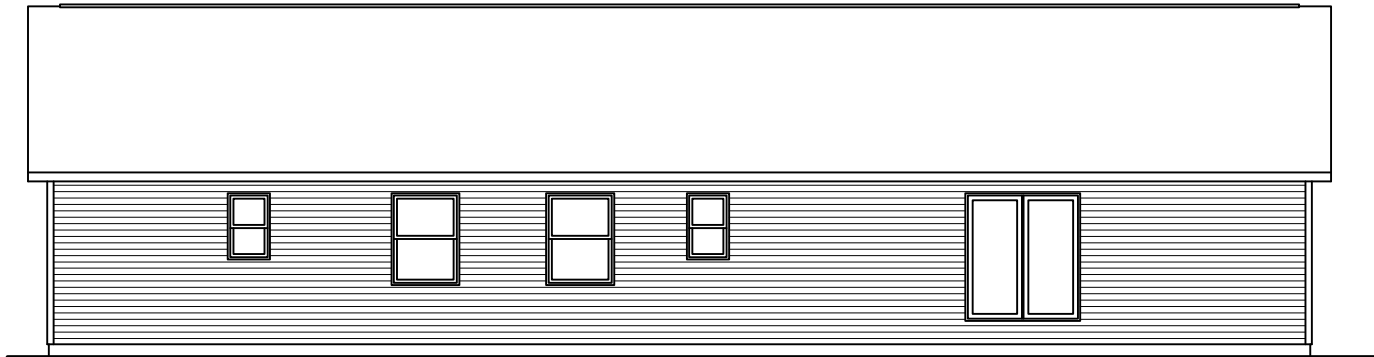

LEFT SIDE ELEVATION

SCALE: 1/8"= 1'-0"

RIGHT SIDE ELEVATION

SCALE: 1/8"= 1'-0"

REAR ELEVATION

SCALE: 1/8"= 1'-0"

SOME ITEMS DEPICTED IN THESE DRAWINGS
MAY BE OPTIONAL. PLEASE SEE SALES ORDER
FOR EXTENT OF MATERIAL PROVIDED.

FRONT ELEVATION

SCALE: 3/16"= 1'-0"