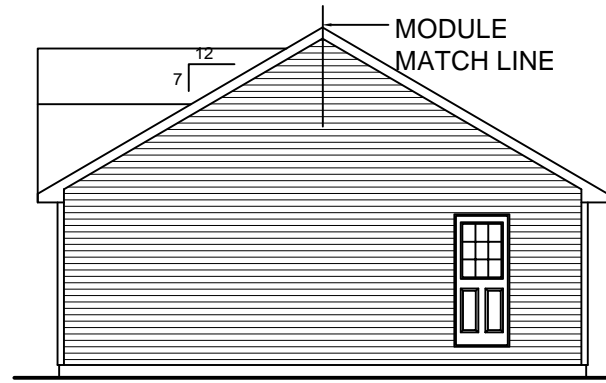

LEFT SIDE ELEVATION

SCALE: 1/8"= 1'-0"

RIGHT SIDE ELEVATION

SCALE: 1/8"= 1'-0"

REAR ELEVATION

SCALE: 1/8"= 1'-0"

SOME ITEMS DEPICTED IN THESE DRAWINGS
MAY BE OPTIONAL. PLEASE SEE SALES ORDER
FOR EXTENT OF MATERIAL PROVIDED.

FRONT ELEVATION

SCALE: 3/16"= 1'-0"