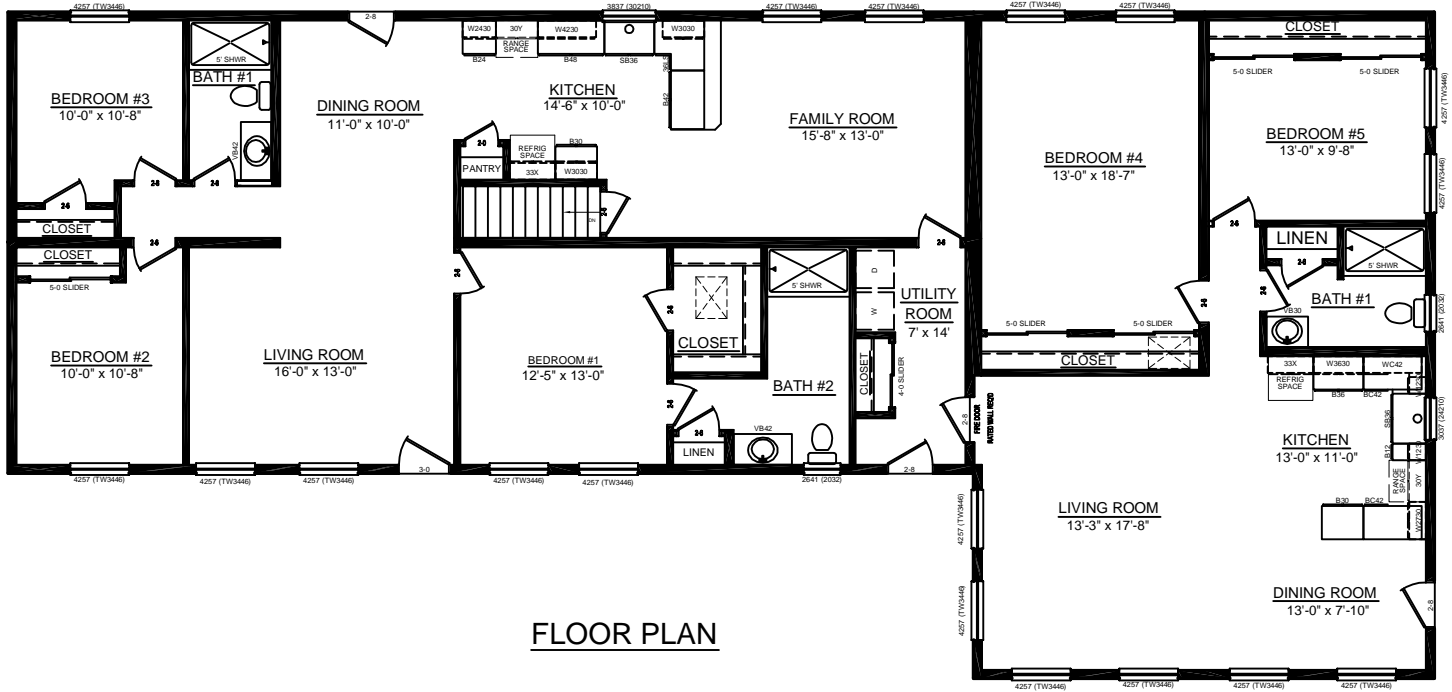

FRONT ELEVATION

FLOOR PLAN

REAR ELEVATION

LEFT ELEVATION

RIGHT ELEVATION

DUPLEX - 86 x 56

SOME ITEMS DEPICTED IN THESE DRAWINGS MAY BE OPTIONAL. PLEASE SEE SALES ORDER FOR EXTENT OF MATERIAL PROVIDED.

BILL LAKE MODULAR HOMES
 188 FLANDERS ROAD
 SPRAKERS, NY 12166
 (518) 673 - 2424