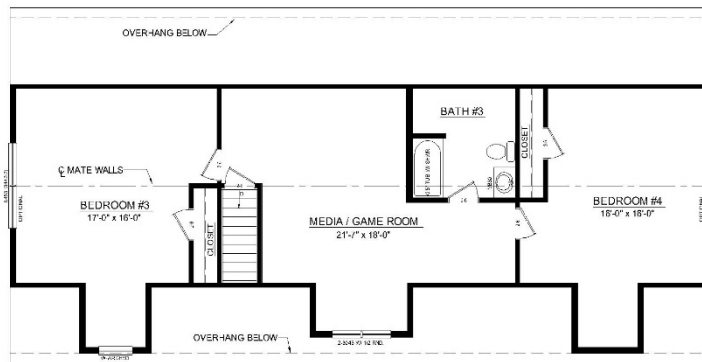

BILL LAKEMODULARHOMES.com

MADISON CAPE – 30'x 60'

PROPOSED SECOND FLOOR - SITE BUILT

PLAN

The MOHAWK 4 CAPE, 1,800 SQUARE FEET, 2 BEDROOMS, 2 BATHS
OPEN CONCEPT KITCHEN, DINING AREA, FAMILY ROOM
Contact Us Now for a Quote (518) 673-2424 Bill Lake Homes.com
Copy Right: Tangible 12/1/2014