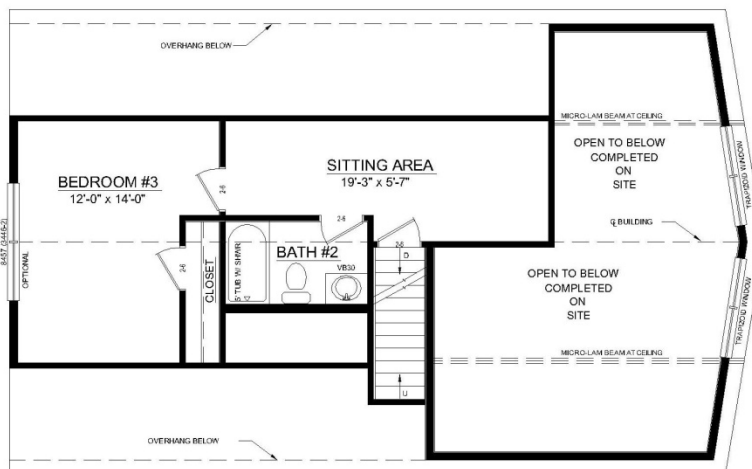

BILL LAKEMODULARHOMES.com

Montauk Cape (Prow End) 26' X 44'

FIRST FLOOR PLAN

PROPOSED SECOND FLOOR - SITE BUILT

The Montauk Cape, 1,189 SQUARE FEET, 3 BEDROOMS, 2 BATHS
OPEN CONCEPT, Open to Above, KITCHEN, DINING LIVING AREA
Contact Us Now for a Quote (518) 673-2424 Bill Lake Homes.com
Copy Right: Tangible 12/1/2014