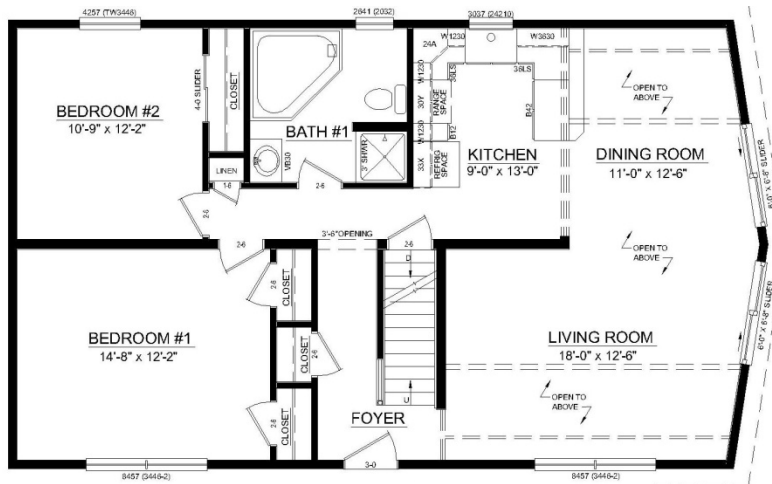

BILL LAKEMODULARHOMES.com

Montauk Cape (Prow End) 26' X 44'

FIRST FLOOR PLAN

PROPOSED SECOND FLOOR - SITE BUILT

The Montauk Cape, 1,189 SQUARE FEET, 3 BEDROOMS, 2 BATHS
OPEN CONCEPT, Open to Above, KITCHEN, DINING LIVING AREA
Contact Us Now for a Quote (518) 673-2424 Bill Lake Homes.com
Copy Right: Tangible 12/1/2014