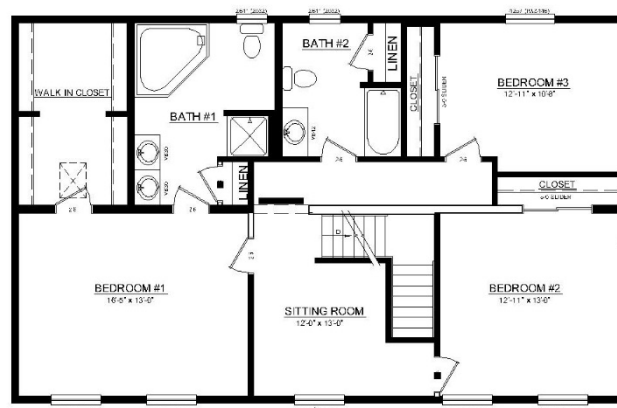

## SHARON 3 COLONIAL – 28'x 44'

### SHARON 3 COLONIAL 28 x 44

AVAILABLE IN 26'-32" WIDE & 40'-52" LONG  
SOME ITEMS DEPICTED IN THESE DRAWINGS MAY BE OPTIONAL. PLEASE SEE SALES ORDER FOR EXTENT OF MATERIAL PROVIDED.

The SHARON 3 COLONIAL, 2,464 SQUARE FEET, 3 BEDROOMS, 2 1/2 BATHS  
OPEN CONCEPT KITCHEN / NOOK AREA, SITTING ROOM