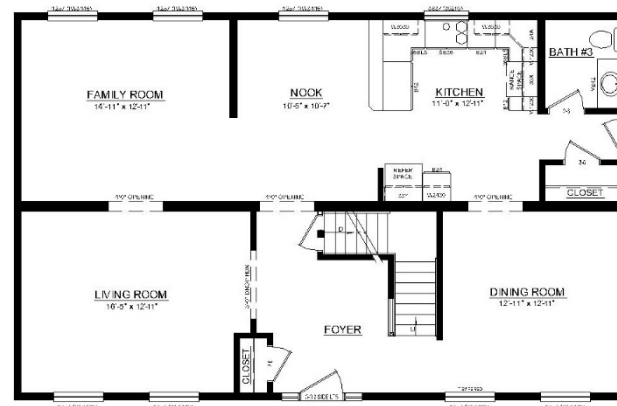

## SHARON 3 COLONIAL – 28'x 44'

### SHARON 3 COLONIAL 28 x 44

AVAILABLE IN 26'-32" WIDE & 40'-52" LONG  
SOME ITEMS DEPICTED IN THESE DRAWINGS MAY BE OPTIONAL. PLEASE SEE SALES ORDER FOR EXTENT OF MATERIAL PROVIDED.

The SHARON 3 COLONIAL, 2,464 SQUARE FEET, 3 BEDROOMS, 2 1/2 BATHS  
OPEN CONCEPT KITCHEN / NOOK AREA, SITTING ROOM