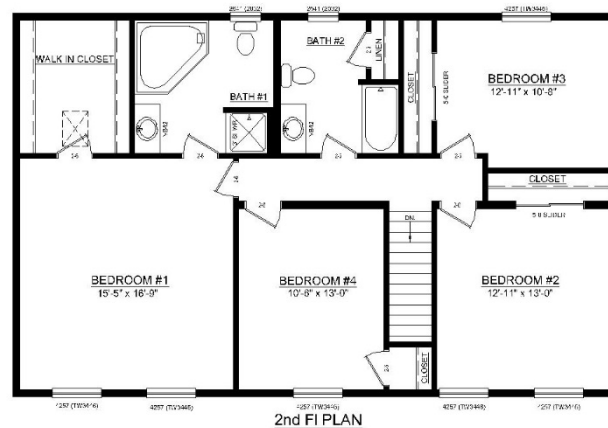

## SHARON 4 COLONIAL – 28'x 44'

### SHARON 4 COLONIAL 28 x 44

AVAILABLE IN 26'-32" WIDE & 40'-52" LONG

SOME ITEMS DEPICTED IN THESE DRAWINGS MAY BE OPTIONAL. PLEASE SEE SALES ORDER FOR EXTENT OF MATERIAL PROVIDED.

The SHARON 4 COLONIAL, 2,464 SQUARE FEET, 4 BEDROOMS, 2 1/2 BATHS  
OPEN CONCEPT KITCHEN / NOOK, AREA