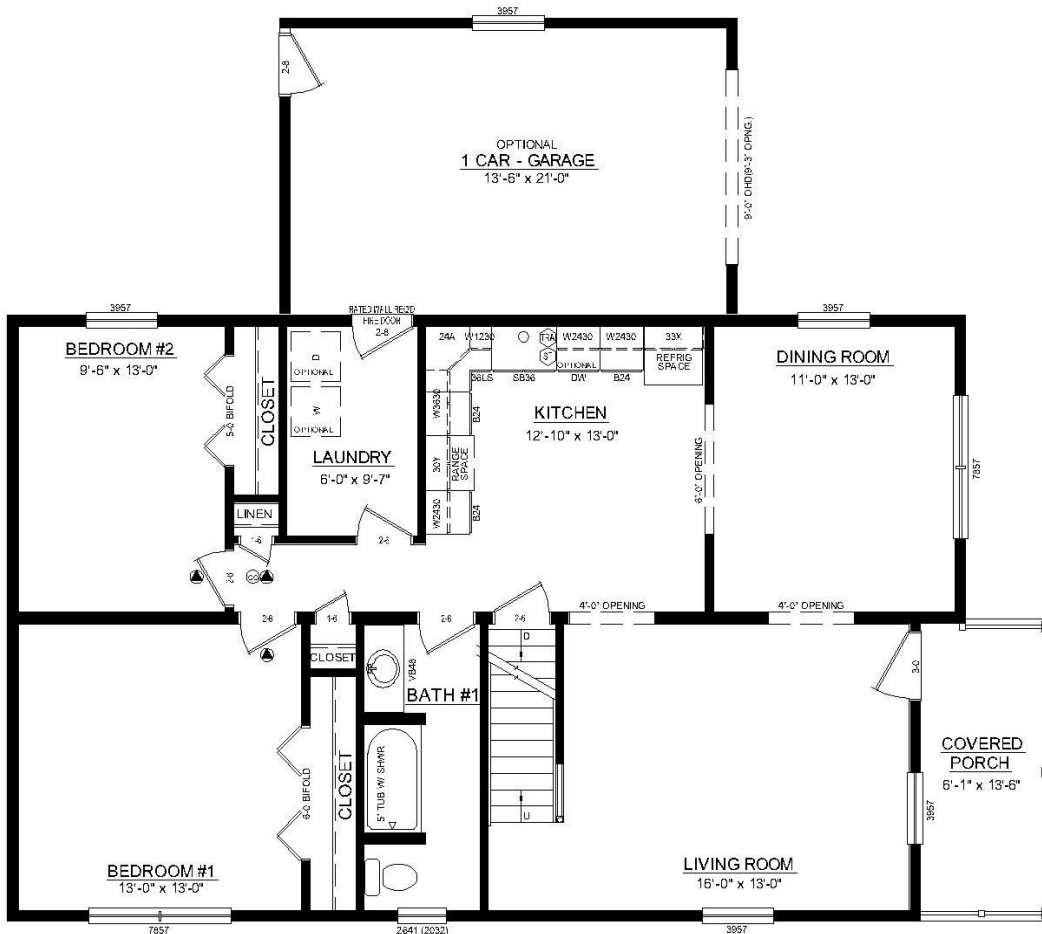

## VILLINA CAPE 28' X 48'w/ Garage

### Villina Cape w/ Garage 28 x 48

SOME ITEMS DEPICTED IN THESE DRAWINGS MAY BE OPTIONAL. PLEASE SEE SALES ORDER FOR EXTENT OF MATERIAL PROVIDED.

**The VILLINA CAPE, 1,344 SQUARE FEET, 2 BEDROOMS, 1 BATHS WITH GARAGE!**